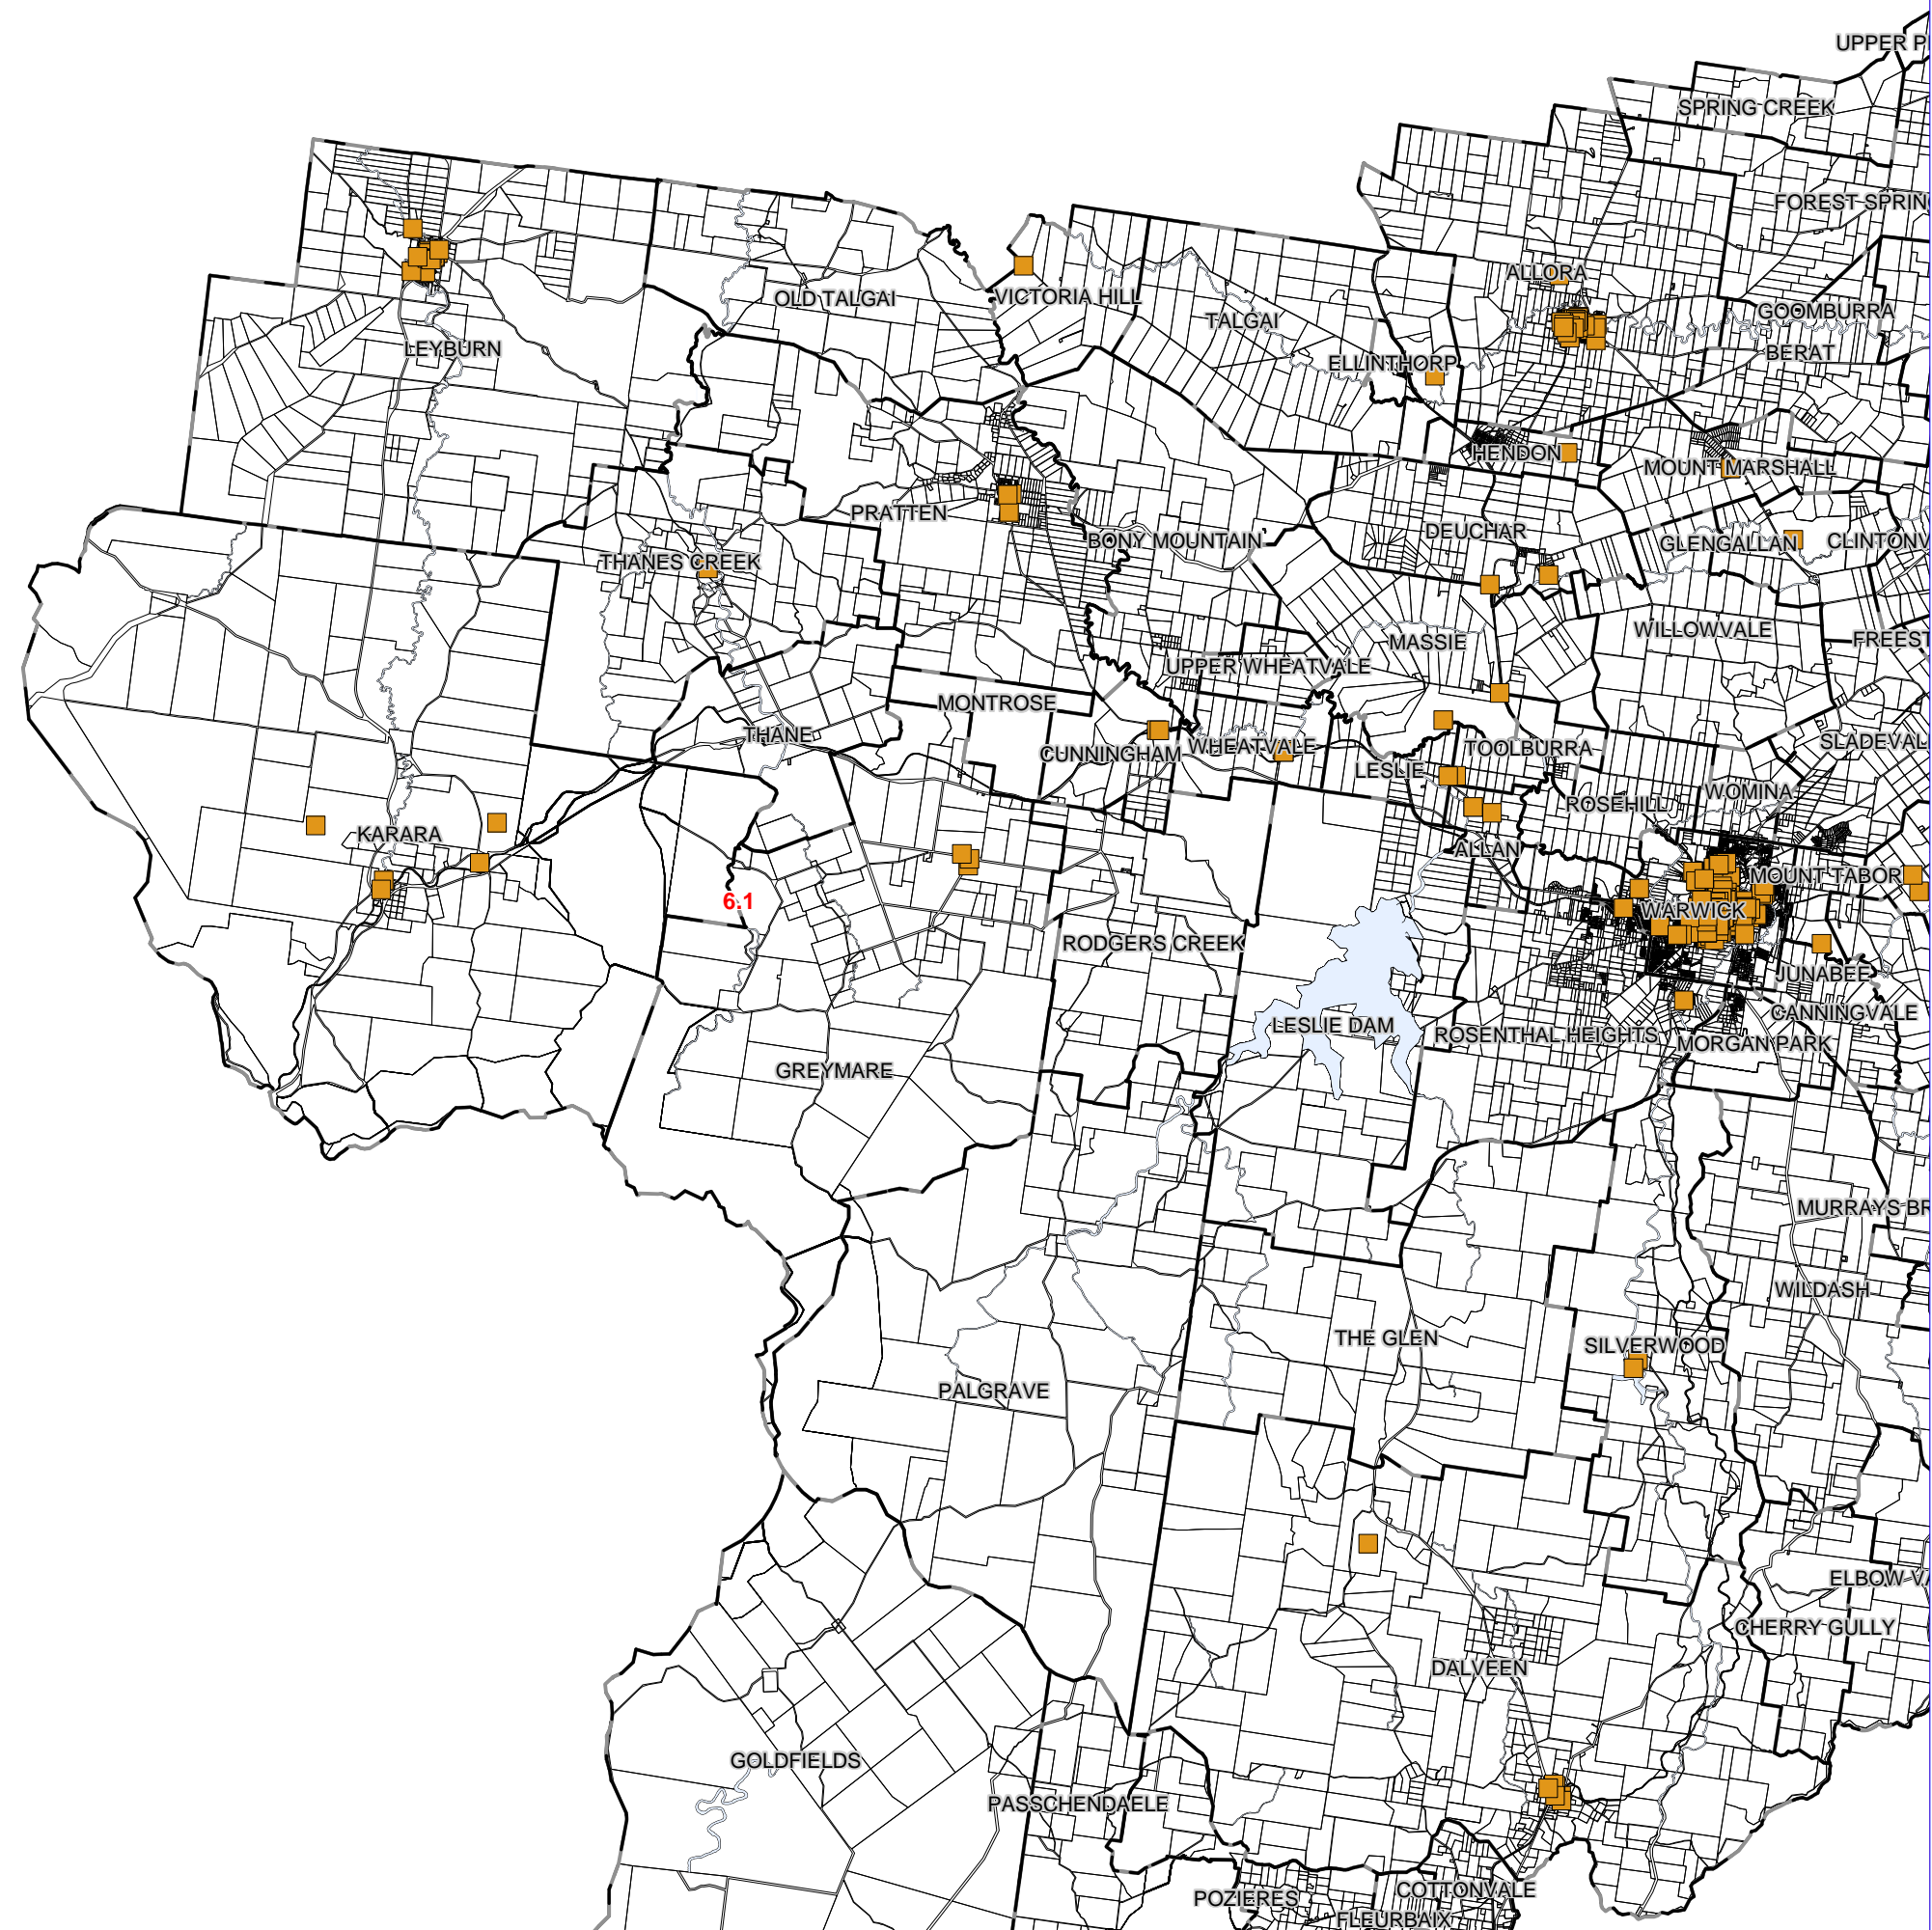

Overlay

- Local heritage place

Cadastre

- DCDB
- Suburb or locality
- Local Government boundary
- Watercourse or waterbody

Based on or contains data provided by the Department of Environment & Resource Management Queensland 2009 which gives no warranty in relation to the data (including accuracy, reliability, completeness or suitability) and accepts no liability (including without limitation, liability in negligence) for any loss, damage or costs (including consequential damage) relating to any use of the data.

© Copyright Southern Downs Regional Council 2009

Geocentric Datum of Australia 1994 (GDA94)

Overlay Map - OM - 6.1 Heritage - Region 1

Overlay

- Local heritage place

Cadastre

- DCDB
- Suburb or locality
- Local Government boundary
- Watercourse or waterbody

© Copyright Southern Downs Regional Council 2009

Geocentric Datum of Australia 1994 (GDA94)

Overlay Map - OM -6.2 Heritage - Region 2

Overlay

- Local heritage place

Cadastre

- DCDB
- Suburb or locality
- Local Government boundary
- Watercourse or waterbody

© Copyright Southern Downs Regional Council 2009

Geocentric Datum of Australia 1994 (GDA94)

Overlay Map - OM - 6.3 Heritage - Region 3