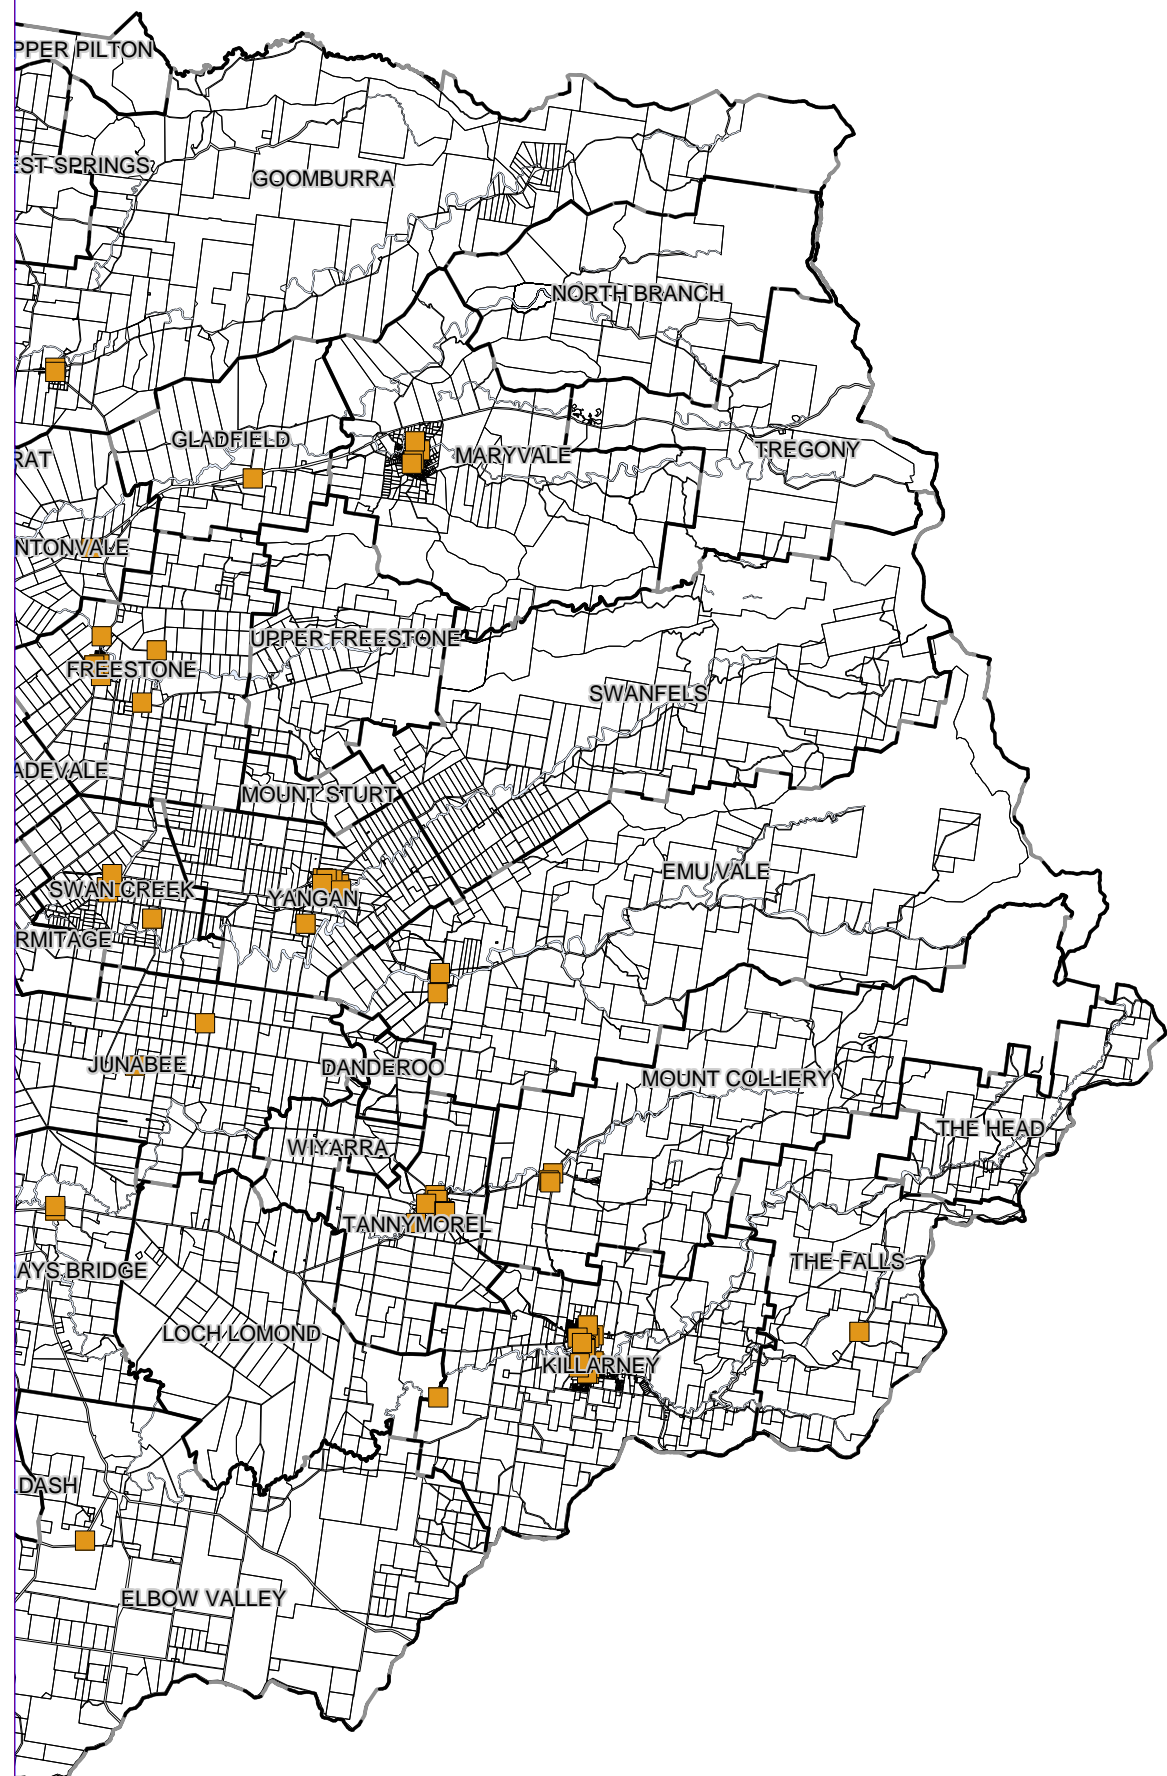

Overlay

- Local heritage place

Cadastre

- DCDB
- Suburb or locality
- Local Government boundary
- Watercourse or waterbody

Based on or contains data provided by the Department of Environment & Resource Management Queensland 2009 which gives no warranty in relation to the data (including accuracy, reliability, completeness or suitability) and accepts no liability (including without limitation, liability in negligence) for any loss, damage or costs (including consequential damage) relating to any use of the data.

© Copyright Southern Downs Regional Council 2009

Geocentric Datum of Australia 1994 (GDA94)

Overlay Map - OM - 6.1 Heritage - Region 1

Overlay

- Local heritage place

Cadastre

- DCDB
- Suburb or locality
- Local Government boundary
- Watercourse or waterbody

© Copyright Southern Downs Regional Council 2009

Geocentric Datum of Australia 1994 (GDA94)

Overlay Map - OM -6.2 Heritage - Region 2

Overlay

- Local heritage place

Cadastre

- DCDB
- Suburb or locality
- Local Government boundary
- Watercourse or waterbody

© Copyright Southern Downs Regional Council 2009

Geocentric Datum of Australia 1994 (GDA94)

Overlay Map - OM - 6.3 Heritage - Region 3