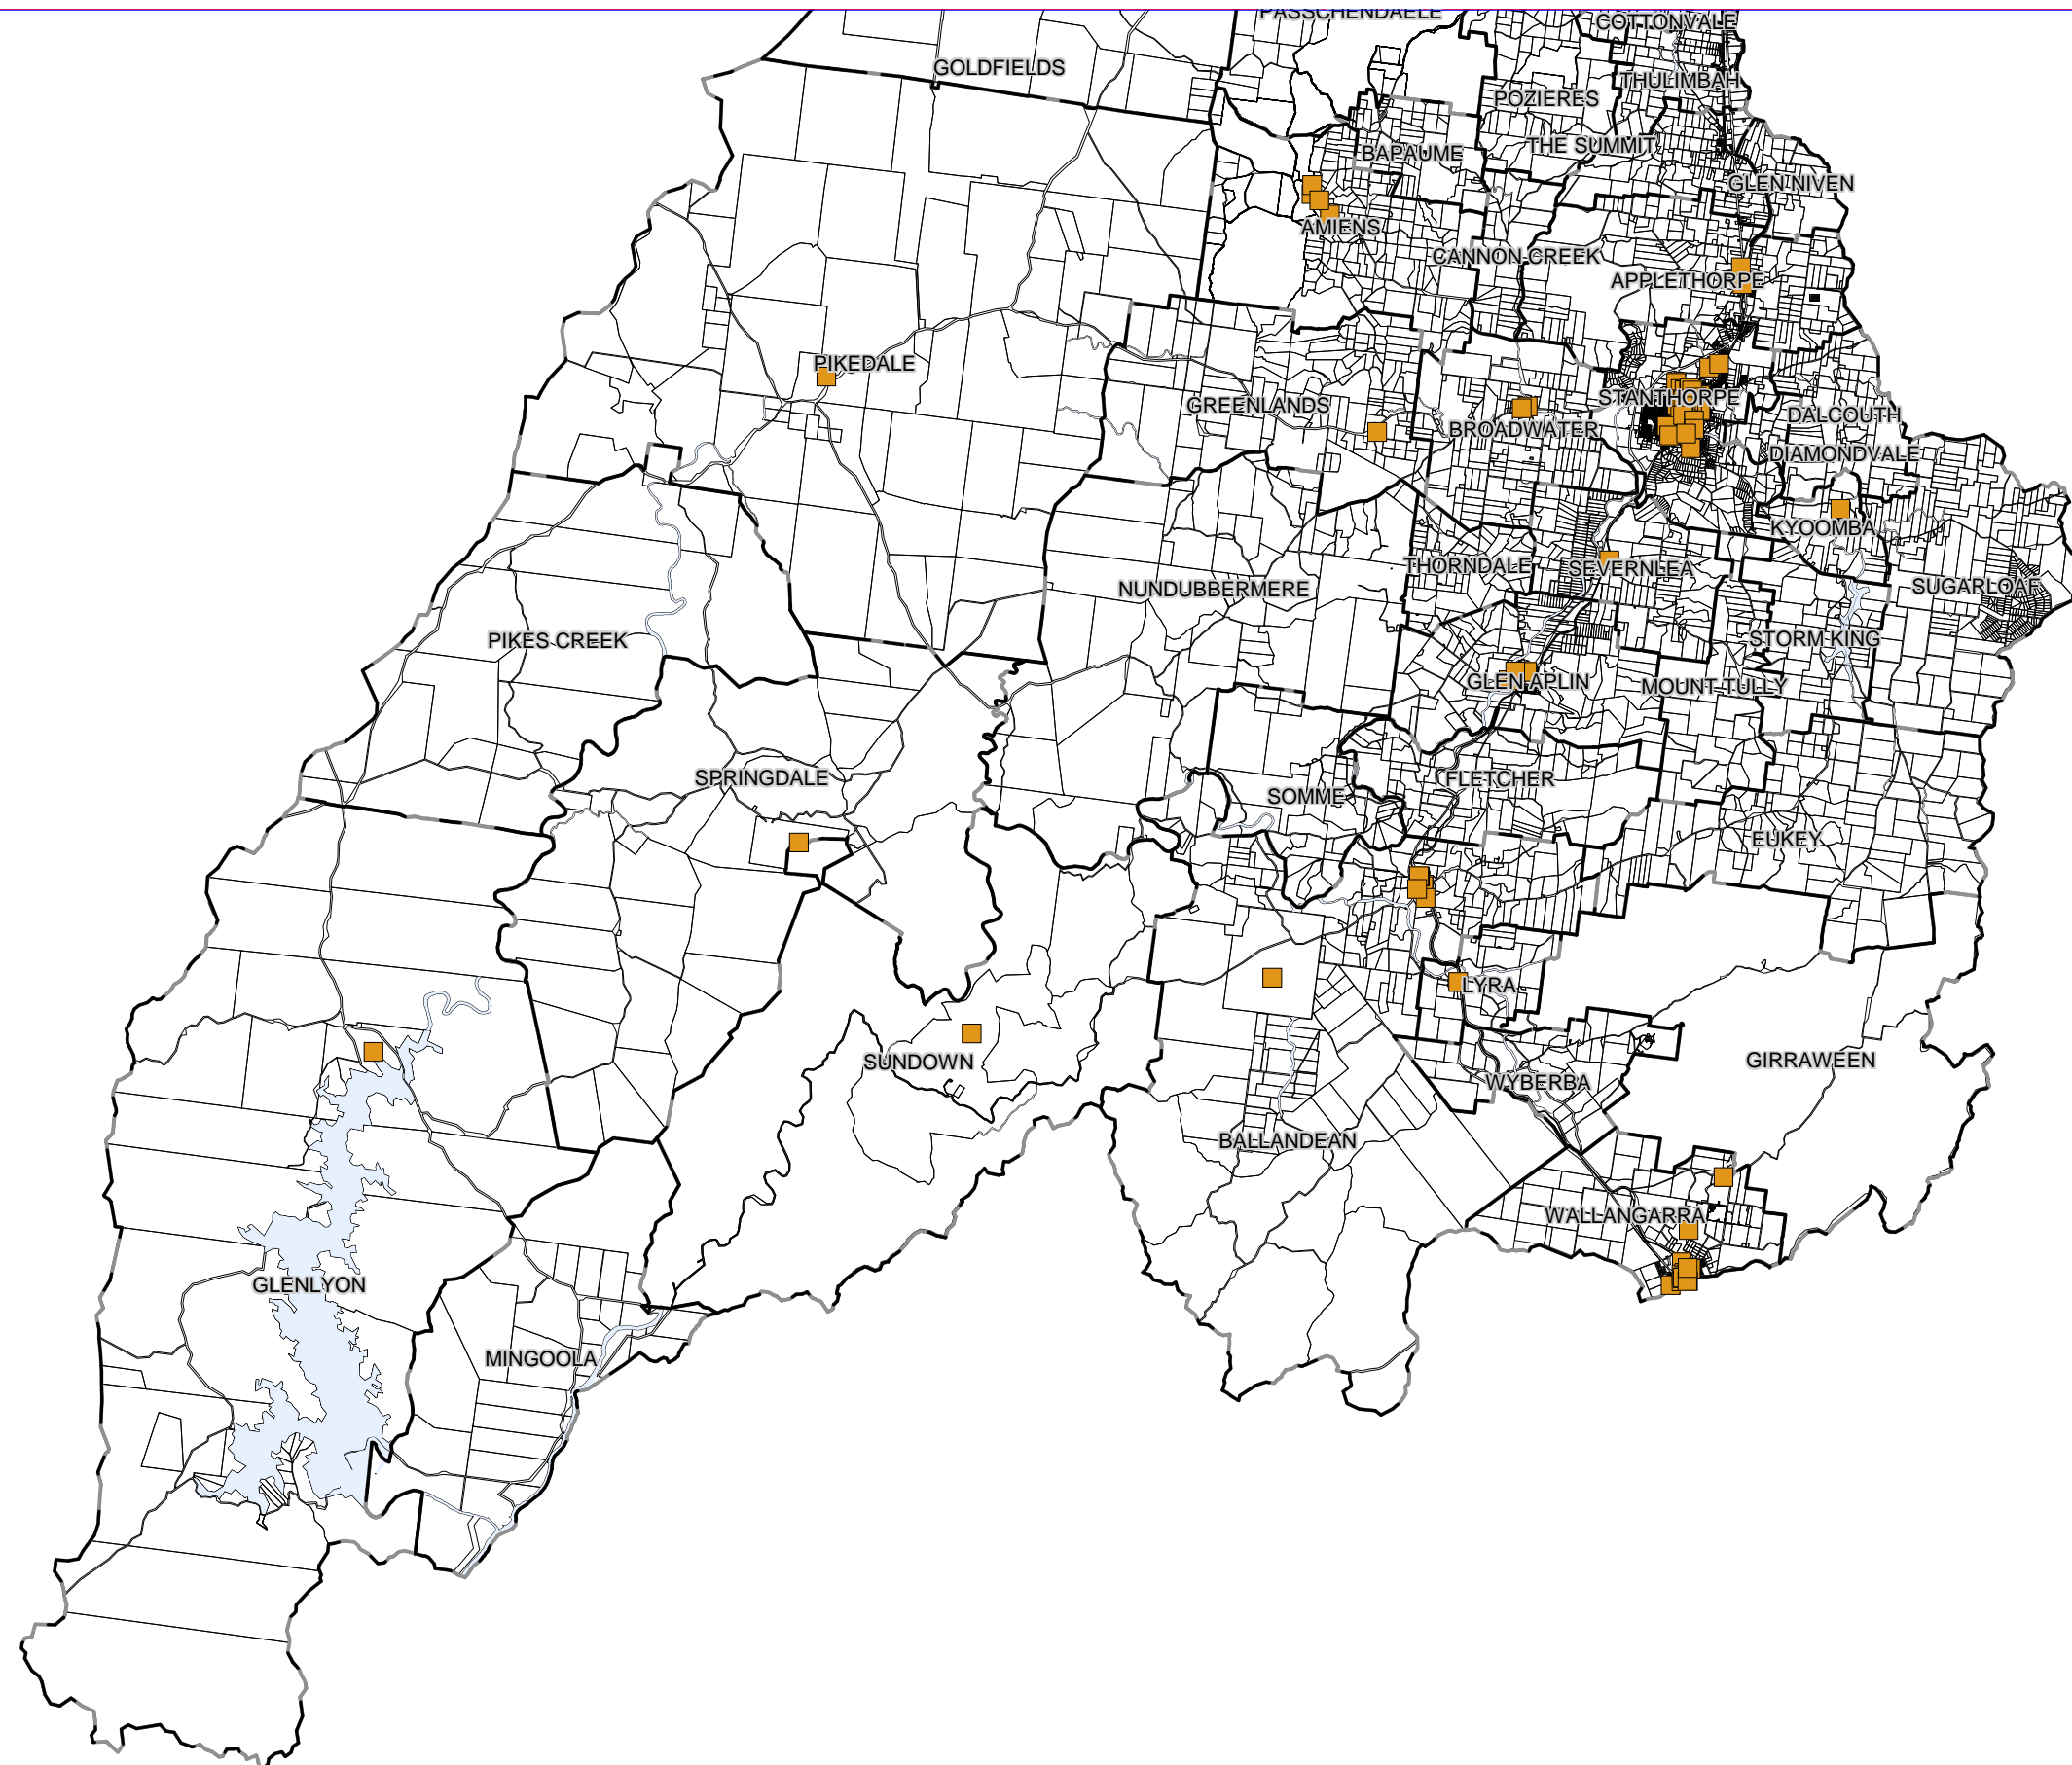

Overlay

- Local heritage place

Cadastre

- DCDB
- Suburb or locality
- Local Government boundary
- Watercourse or waterbody

Based on or contains data provided by the Department of Environment & Resource Management Queensland 2009 which gives no warranty in relation to the data (including accuracy, reliability, completeness or suitability) and accepts no liability (including without limitation, liability in negligence) for any loss, damage or costs (including consequential damage) relating to any use of the data.

© Copyright Southern Downs Regional Council 2009

Geocentric Datum of Australia 1994 (GDA94)

Overlay Map - OM - 6.1 Heritage - Region 1

Overlay

- Local heritage place

Cadastre

- DCDB
- Suburb or locality
- Local Government boundary
- Watercourse or waterbody

© Copyright Southern Downs Regional Council 2009

Geocentric Datum of Australia 1994 (GDA94)

Overlay Map - OM -6.2 Heritage - Region 2

Overlay

- Local heritage place

Cadastre

- DCDB
- Suburb or locality
- Local Government boundary
- Watercourse or waterbody

© Copyright Southern Downs Regional Council 2009

Geocentric Datum of Australia 1994 (GDA94)

Overlay Map - OM - 6.3 Heritage - Region 3