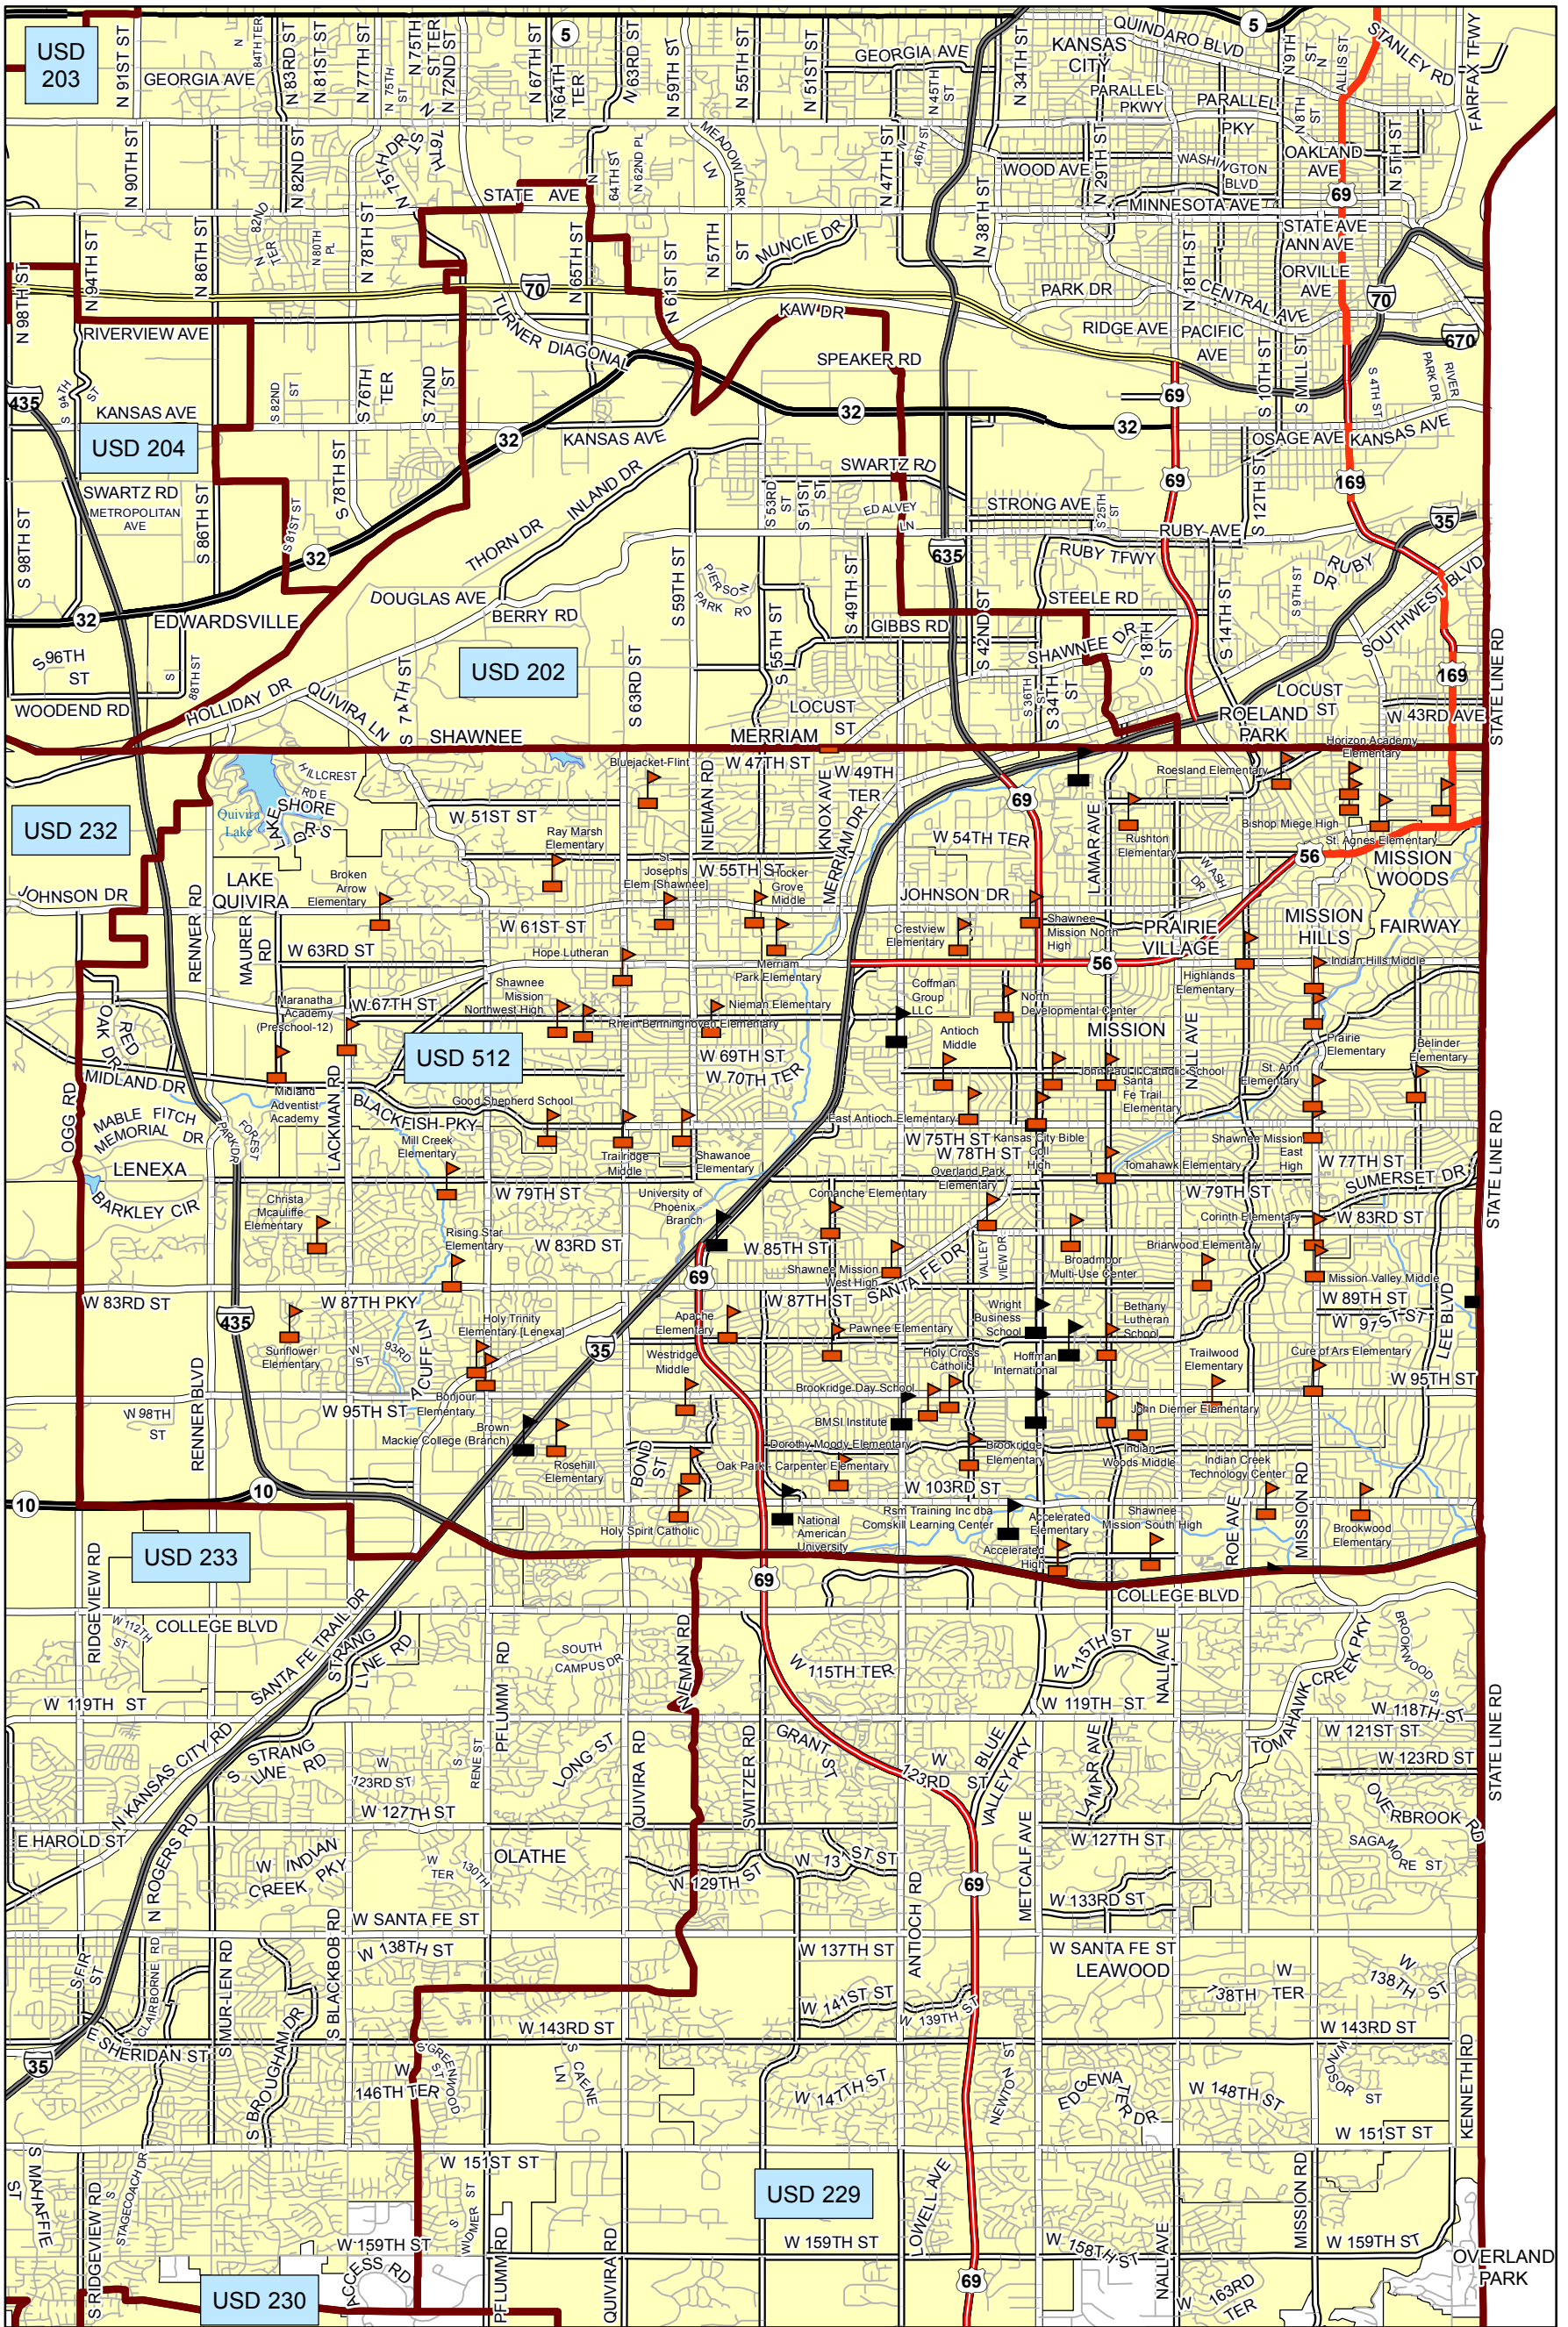

USD 512 District Map

PREPARED BY THE
KANSAS DEPARTMENT OF TRANSPORTATION
BUREAU OF TRANSPORTATION PLANNING

MAP CREATED TUESDAY, JUNE 02, 2015

KDOT makes no warranties, guarantees, or representations for accuracy of this information and assumes no liability for errors or omissions.

-  Primary/Secondary School
-  Post Secondary School
-  District Boundaries