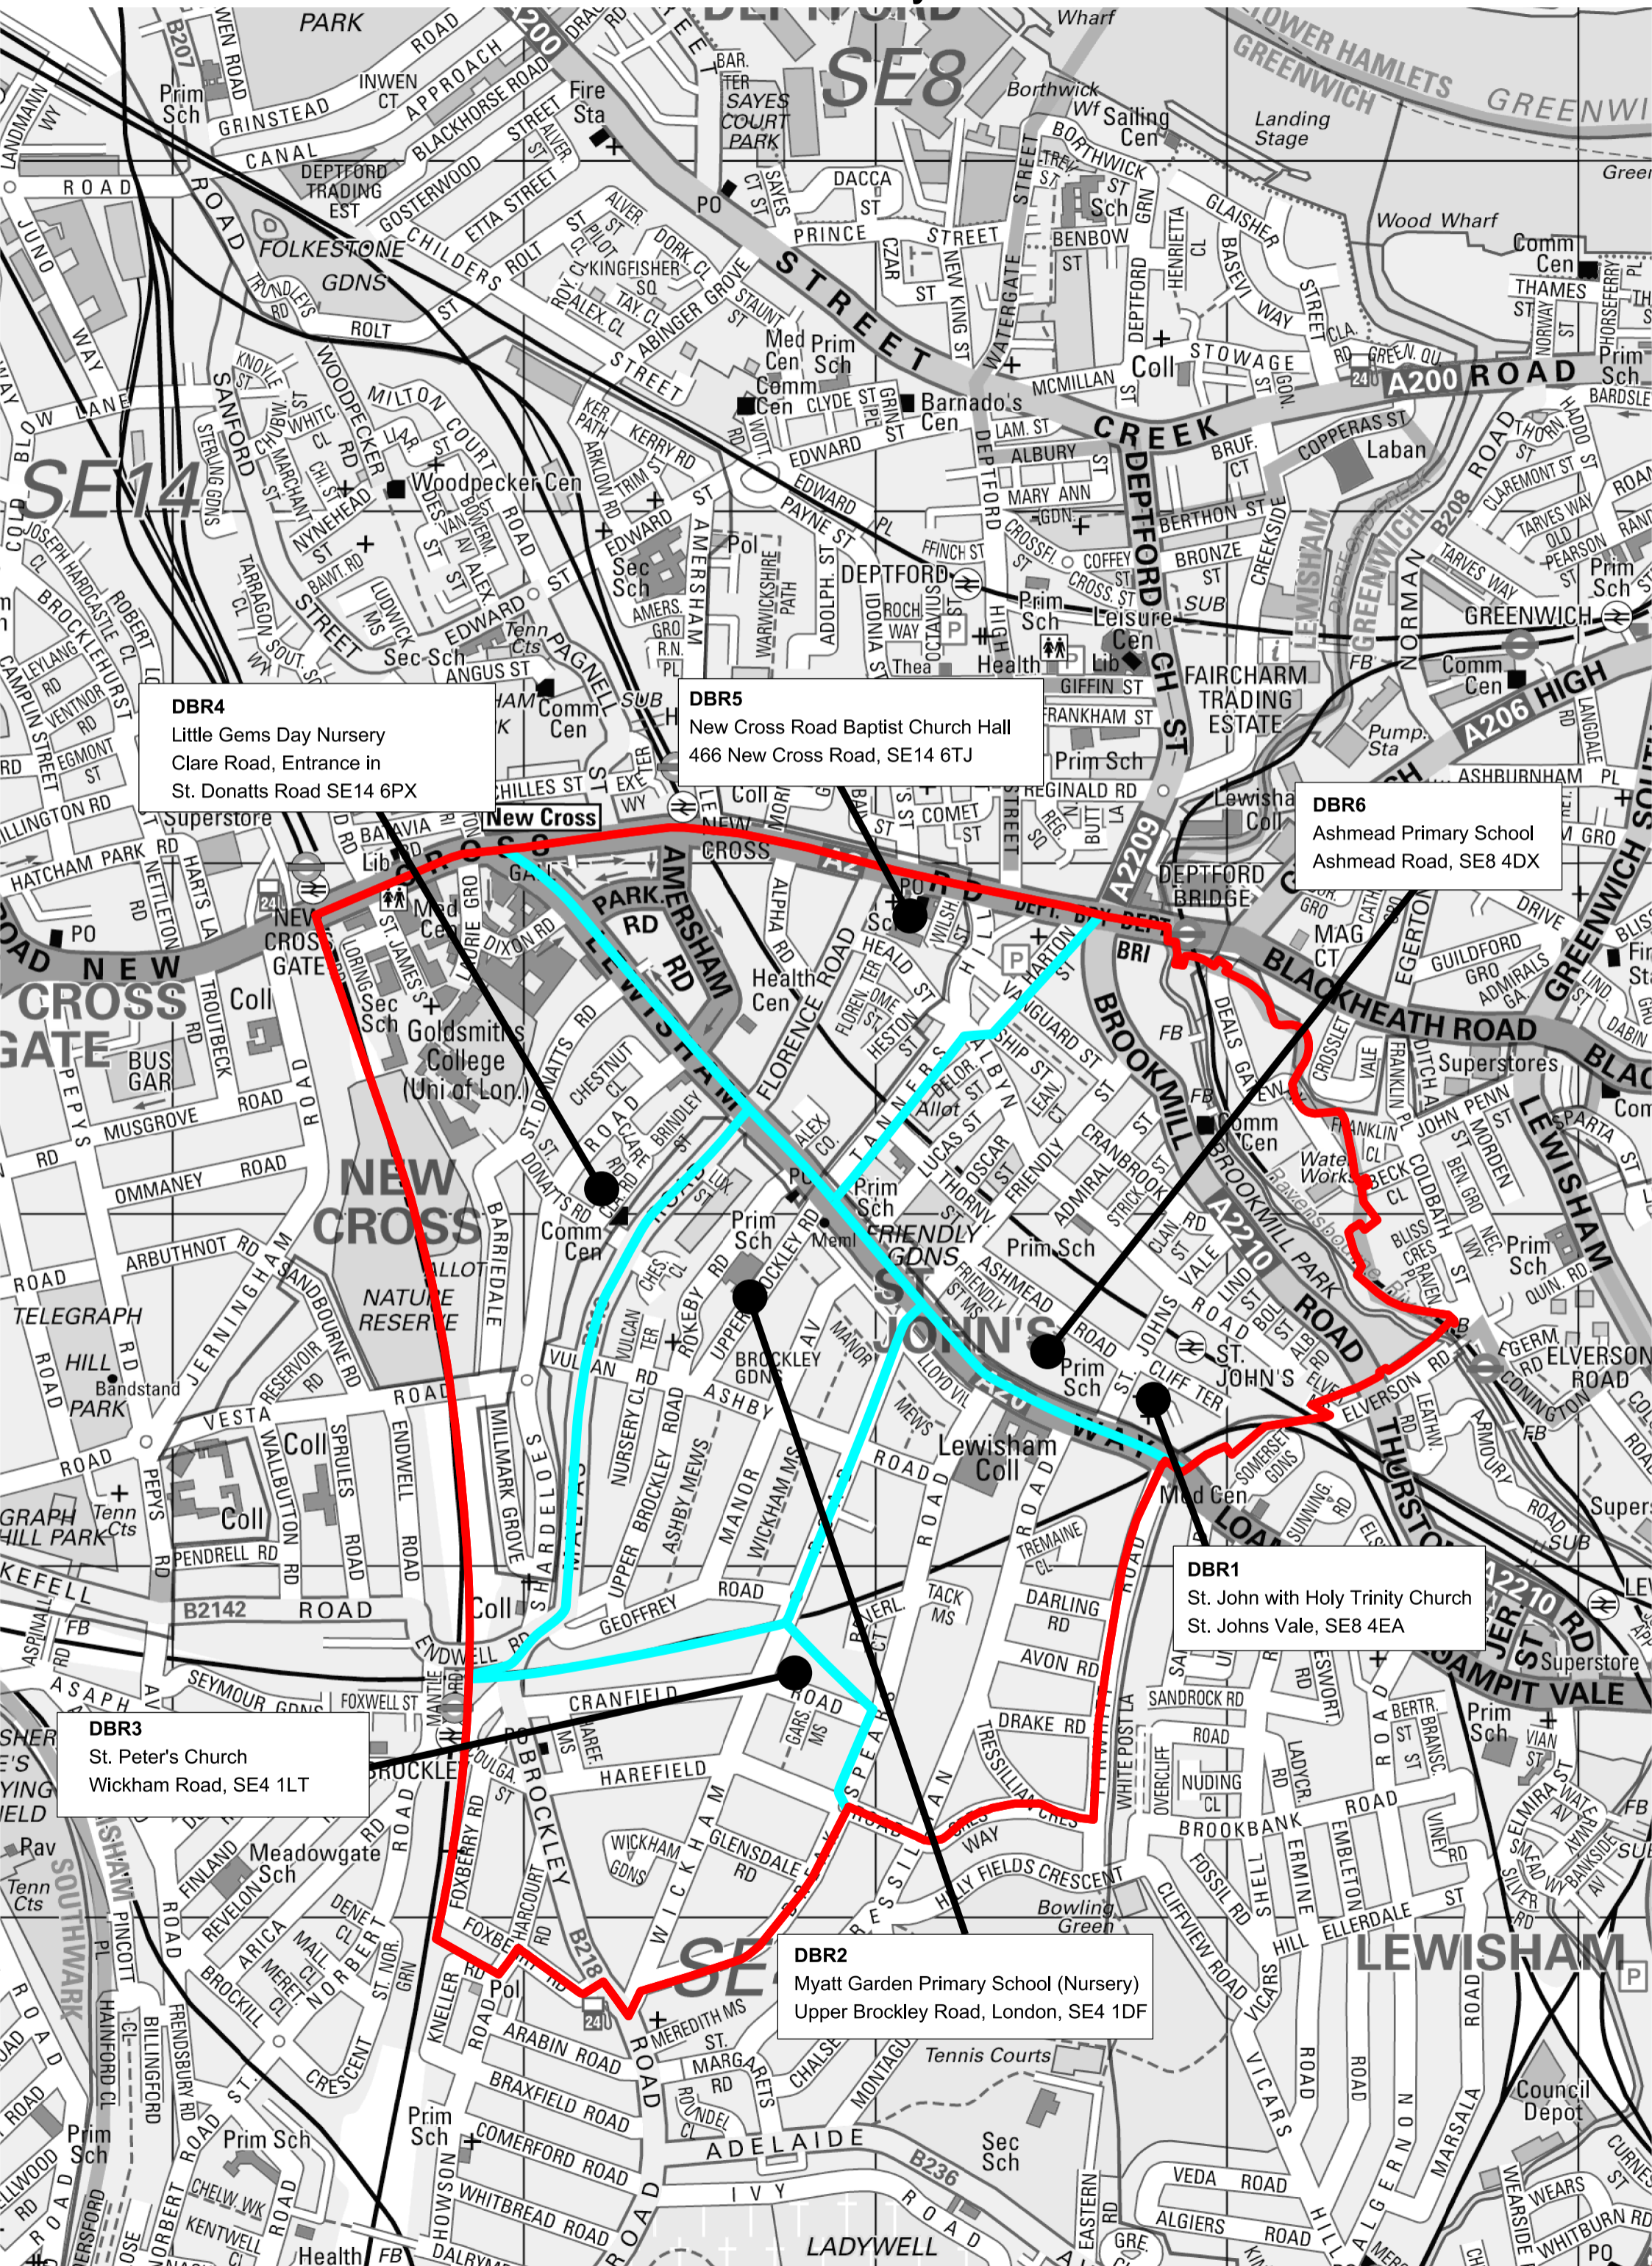

Brockley Ward

DBR4
Little Gems Day Nursery
Clare Road, Entrance in
St. Donatts Road SE14 6PX

DBR5
New Cross Road Baptist Church Hall
466 New Cross Road, SE14 6TJ

DBR6
Ashmead Primary School
Ashmead Road, SE8 4DX

DBR1
St. John with Holy Trinity Church
St. Johns Vale, SE8 4EA

DBR3
St. Peter's Church
Wickham Road, SE4 1LT

DBR2
Myatt Garden Primary School (Nursery)
Upper Brockley Road, London, SE4 1DF