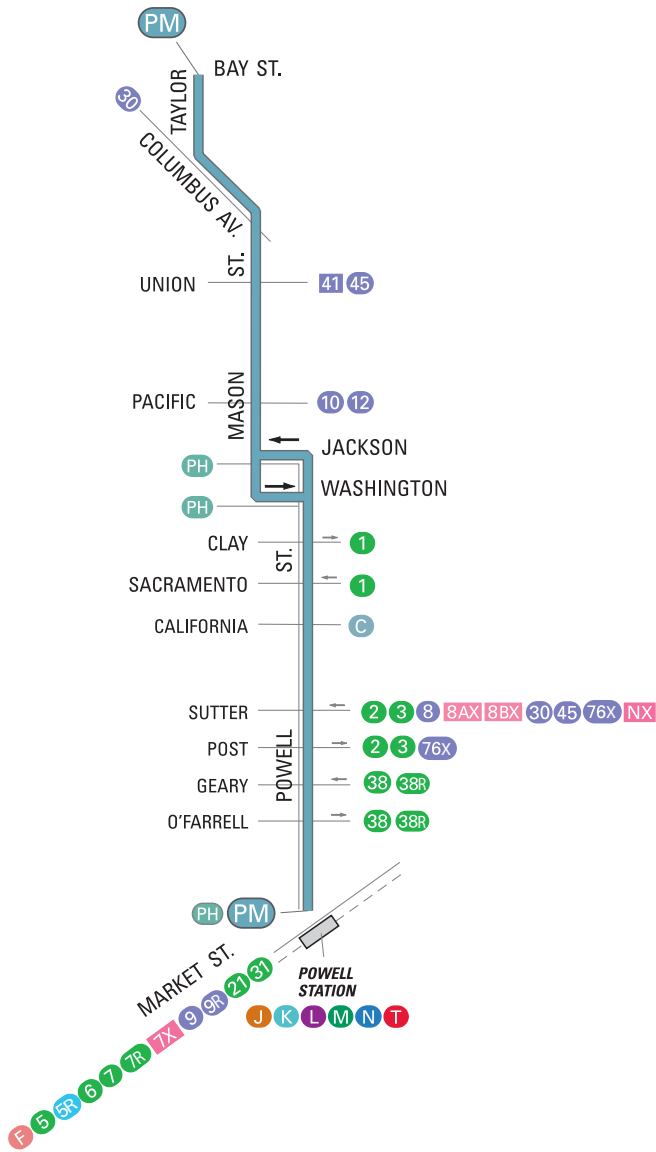

POWELL-MASON

effective 9/26/2015

POWELL-HYDE

effective 9/26/2015

SERVICE AREA

MAPS NOT TO SCALE

- PM PH Terminal
- Local service
- Connecting Muni service
- Express service
- Station
- Weekday approximately 7-9 a.m. and 4-6 p.m.

NORTH

76X WEEKENDS AND HOLIDAYS ONLY