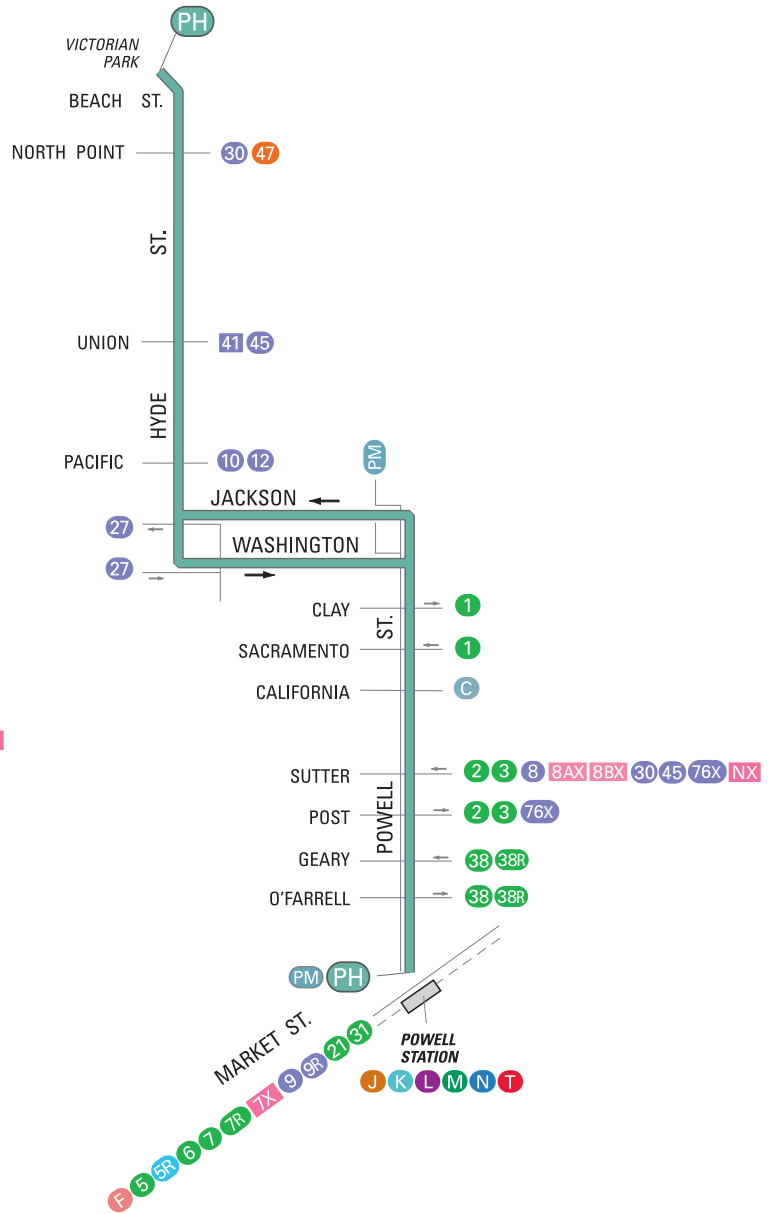

POWELL-MASON

effective 9/26/2015

POWELL-HYDE

effective 9/26/2015

SERVICE AREA

MAPS NOT TO SCALE

- PM PH Terminal
- Local service
- Connecting Muni service
- Express service
- Station
- Weekday approximately 7-9 a.m. and 4-6 p.m.

NORTH

76X WEEKENDS AND HOLIDAYS ONLY