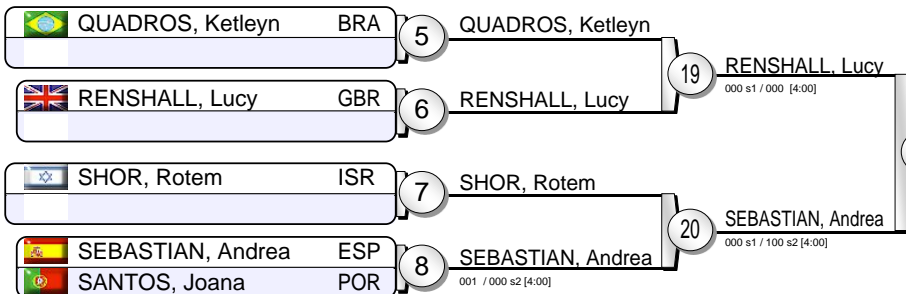

European Judo Open Lisbon 2015

Lisbon (POR) 10 October 2015

-63 kg

20 Judoka

Pool A

Pool B

Pool C

Pool D