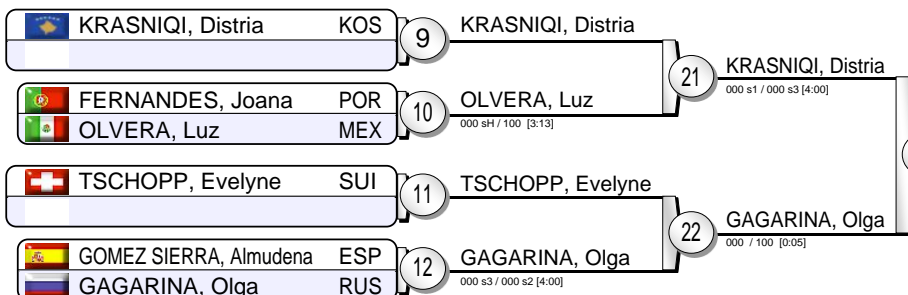

European Judo Open Lisbon 2015

Lisbon (POR) 10 October 2015

-52 kg

23 Judoka

Pool A

Pool B

Pool C

Pool D