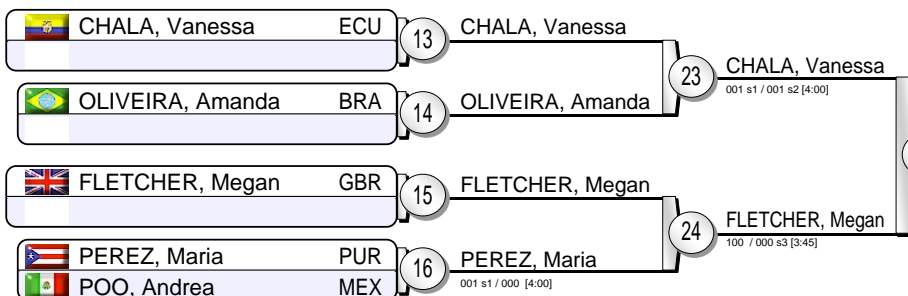

European Judo Open Lisbon 2015

Lisbon (POR) 10 October 2015

-70 kg

19 Judoka

Pool A

Pool B

Pool C

Pool D

VARGAS KOCH, Laura [001 s1 / 000 s1 [4:00]] 35

FLETCHER, Megan [000 s2 / 000 [4:00]] 32

Repechage

Results

- VARGAS KOCH, Laura GER
- FLETCHER, Megan GBR
- POGACNIK, Anka SLO
- GAZIEVA, Irina RUS
- VAN DIJKE, Sanne NED
- TIMO, Barbara BRA
- PINOT, Margaux FRA
- CHALA, Vanessa ECU