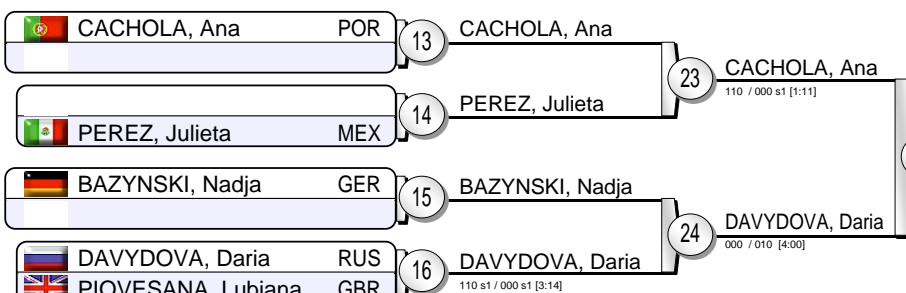

GJAKOVA, Nora
000 s1 / 101 [3:33] 35

GJAKOVA, Nora
000 / 000 s1 [4:00] 32

Results

- GJAKOVA, Nora KOS
- KOCHER, Fabienne SUI
- BENARROCHE, Lola FRA
- NELSON LEVY, Timna ISR
- AMARON, Emilie SUI
- RIGHETTI, Anna ITA
- VERHAGEN, Sanne NED
- LO GIUDICE, Martina ITA

European Judo Open Lisbon 2015

Lisbon (POR) 10 October 2015

-63 kg

20 Judoka

Pool A

Pool B

Pool C

Pool D

European Judo Open Lisbon 2015

Lisbon (POR) 10 October 2015

-70 kg

19 Judoka

Pool A

Pool B

Pool C

Pool D