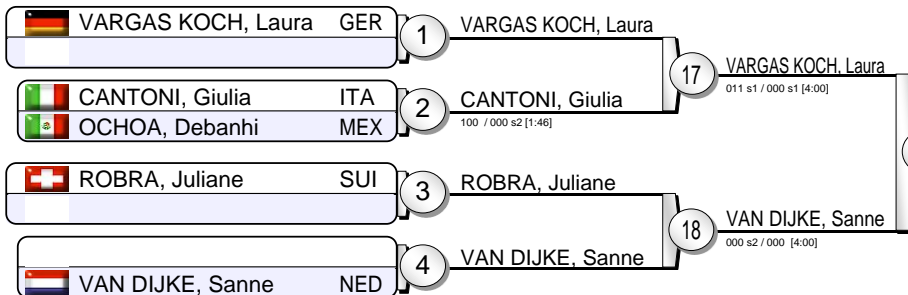

European Judo Open Lisbon 2015

Lisbon (POR) 10 October 2015

-63 kg

20 Judoka

Pool A

Pool B

Pool C

Pool D

WICHERS, Jennifer 35
000 s1 / 000 [4:00]

WICHERS, Jennifer 32
000 / 000 s1 [4:00]

Repechage

Results

- | | | |
|----|-------------------|-----|
| 1. | WICHERS, Jennifer | NED |
| 2. | LIVESEY, Amy | GBR |
| 3. | DAVYDOVA, Daria | RUS |
| 3. | RENSHALL, Lucy | GBR |
| 5. | BARROS, Mariana | BRA |
| 5. | MARTIN, Hannah | USA |
| 7. | SEBASTIAN, Andrea | ESP |
| 7. | CACHOLA, Ana | POR |

European Judo Open Lisbon 2015

Lisbon (POR) 10 October 2015

-70 kg

19 Judoka

Pool A

Pool B

Pool C

Pool D