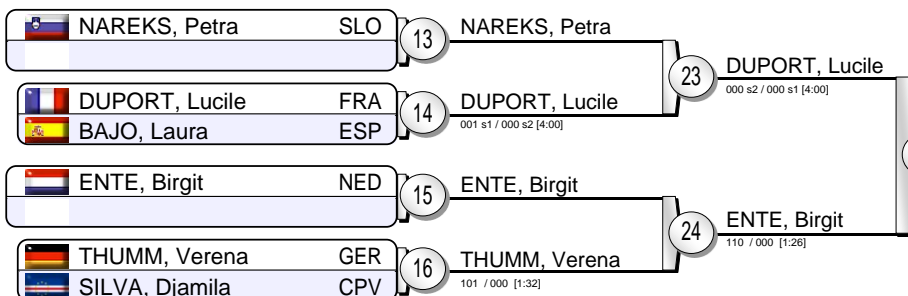

European Judo Open Lisbon 2015

Lisbon (POR) 10 October 2015

-52 kg

23 Judoka

Pool A

Pool B

Pool C

Pool D