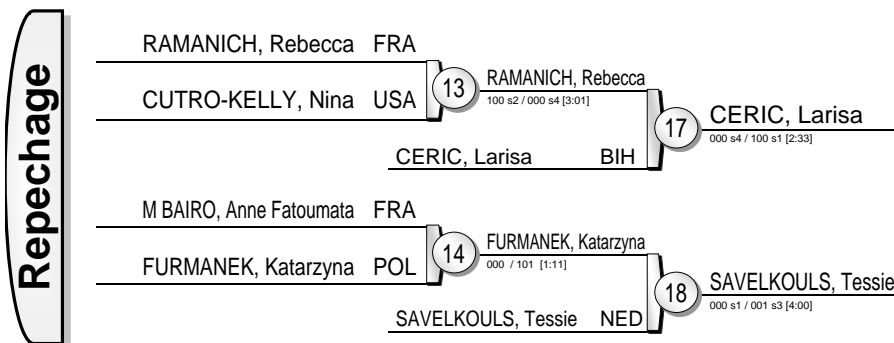

European Judo Open Lisbon 2015

Lisbon (POR) 10 October 2015

+78 kg

13 Judoka

Results		
1.	WEISS, Carolin	GER
2.	ADLINGTON, Sarah	GBR
3.	CERIC, Larisa	BIH
3.	SAVELKOULS, Tessie	NED
5.	RAMANICH, Rebecca	FRA
5.	FURMANEK, Katarzyna	POL
7.	CUTRO-KELLY, Nina	USA
7.	M BAIRO, Anne Fatoumata	FRA