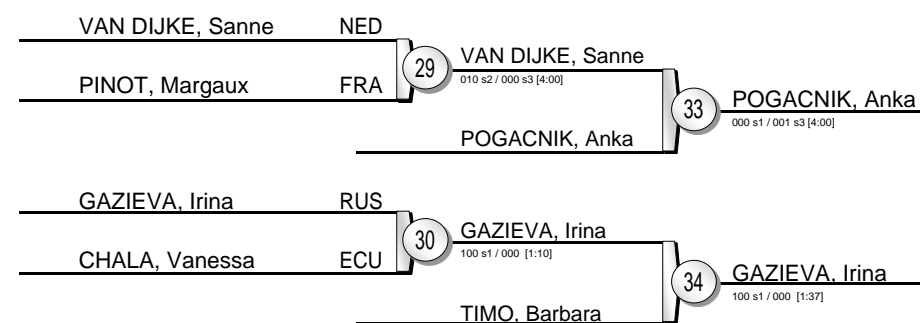

VARGAS KOCH, Laura [001 s1 / 000 s1 [4:00]] 35

FLETCHER, Megan [000 s2 / 000 [4:00]] 32

Repechage