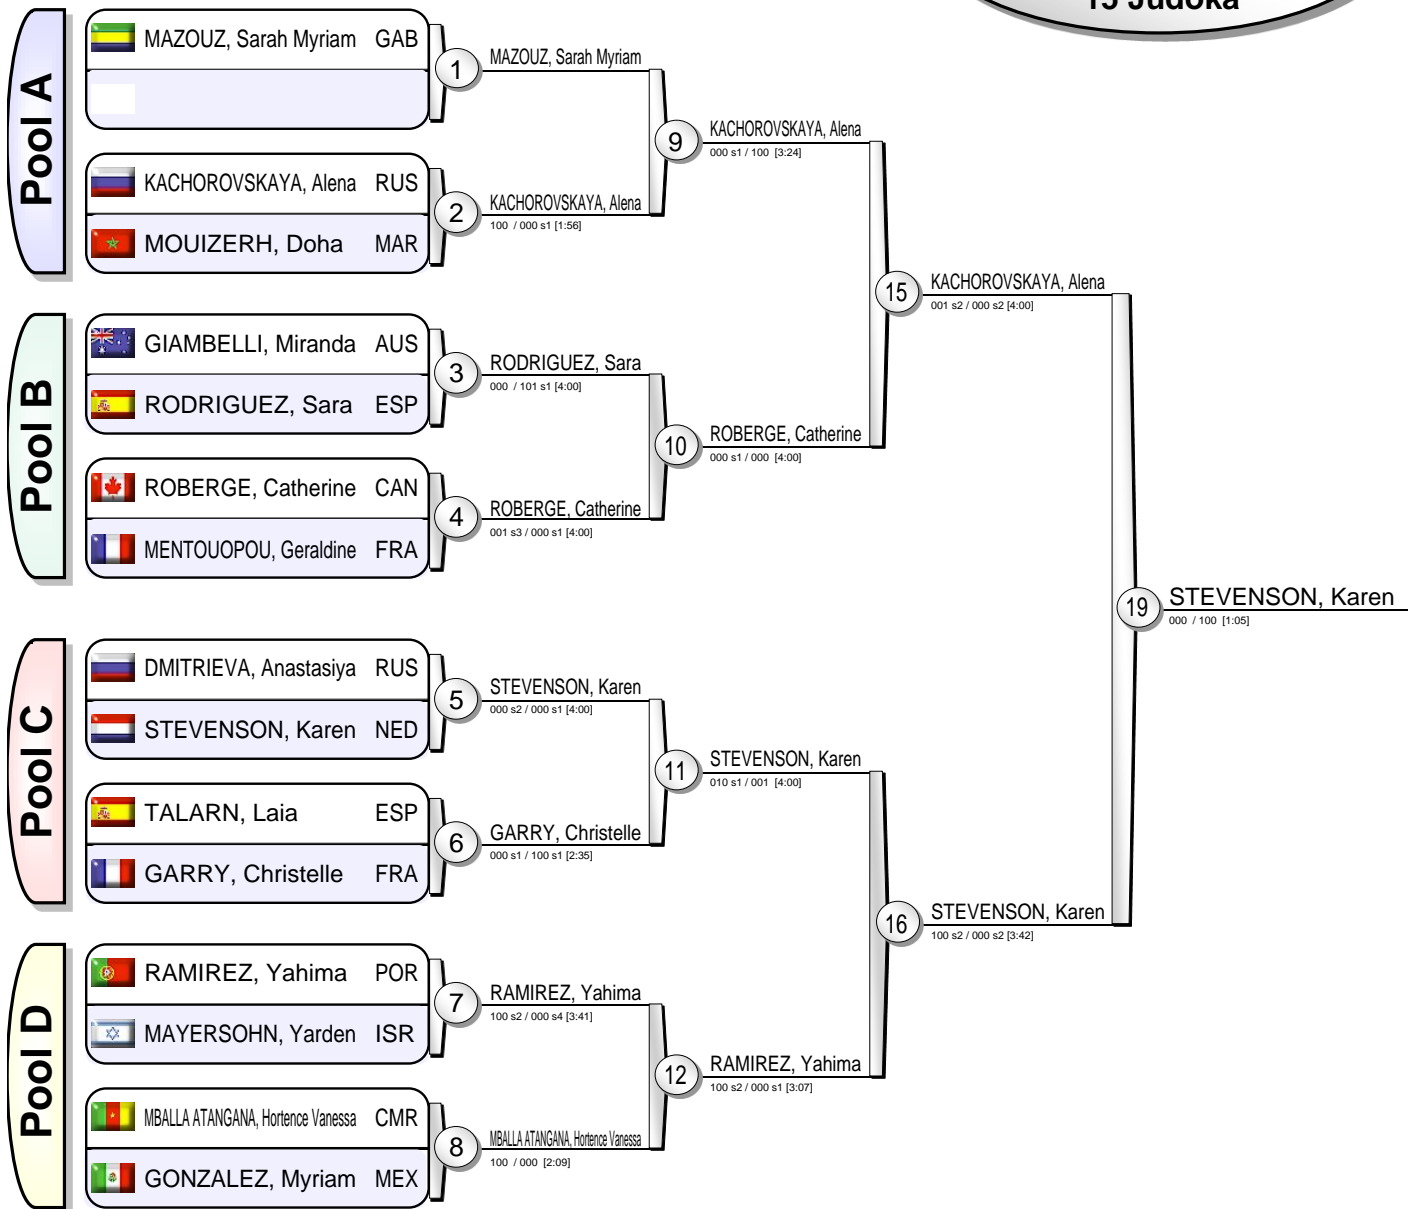

European Judo Open Lisbon 2015

Lisbon (POR) 10 October 2015

-78 kg

15 Judoka