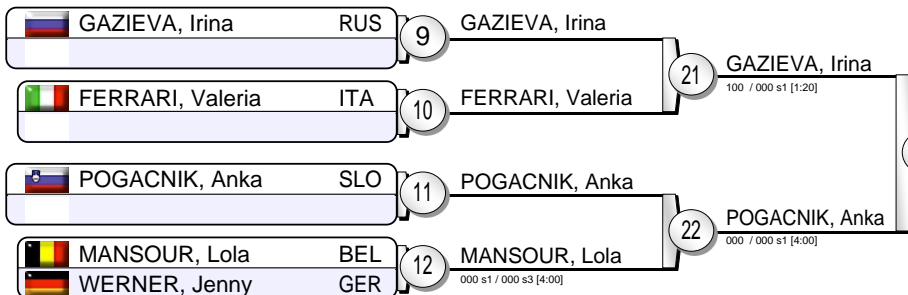

European Judo Open Lisbon 2015

Lisbon (POR) 10 October 2015

-70 kg

19 Judoka

Pool A

Pool B

Pool C

Pool D

VARGAS KOCH, Laura [001 s1 / 000 s1 [4:00]] 35

FLETCHER, Megan [000 s2 / 000 [4:00]] 32

Repechage

Results

- VARGAS KOCH, Laura GER
- FLETCHER, Megan GBR
- POGACNIK, Anka SLO
- GAZIEVA, Irina RUS
- VAN DIJKE, Sanne NED
- TIMO, Barbara BRA
- PINOT, Margaux FRA
- CHALA, Vanessa ECU