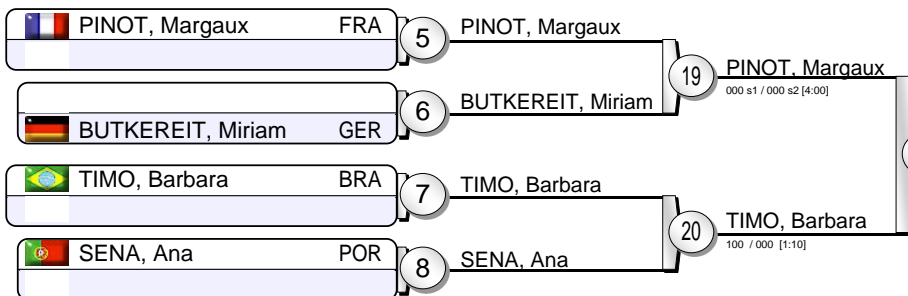

European Judo Open Lisbon 2015

Lisbon (POR) 10 October 2015

-70 kg

19 Judoka

Pool A

Pool B

Pool C

Pool D

VARGAS KOCH, Laura [001 s1 / 000 s1 [4:00]] 35

FLETCHER, Megan [000 s2 / 000 [4:00]] 32

Repechage

Results

- VARGAS KOCH, Laura GER
- FLETCHER, Megan GBR
- POGACNIK, Anka SLO
- GAZIEVA, Irina RUS
- VAN DIJKE, Sanne NED
- TIMO, Barbara BRA
- PINOT, Margaux FRA
- CHALA, Vanessa ECU