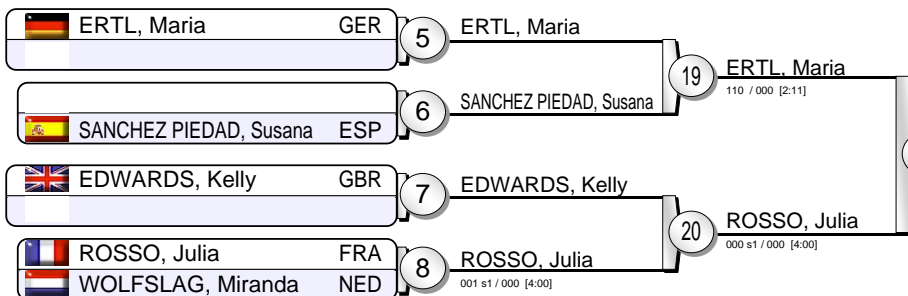

European Judo Open Lisbon 2015

Lisbon (POR) 10 October 2015

-52 kg

23 Judoka

Pool A

Pool B

Pool C

Pool D