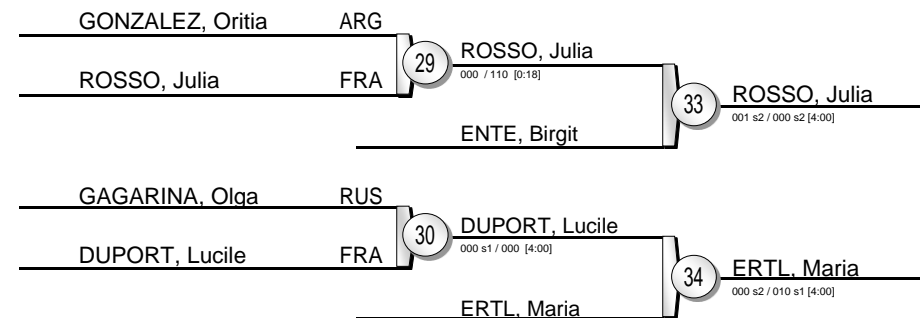

Results

1. KELMENDI, Majlinda KOS
2. KRASNIQI, Distria KOS
3. ROSSO, Julia FRA
4. ERTL, Maria GER
5. ENTE, Birgit NED
6. DUPORT, Lucile FRA
7. GONZALEZ, Oritia ARG
8. GAGARINA, Olga RUS

Repechage