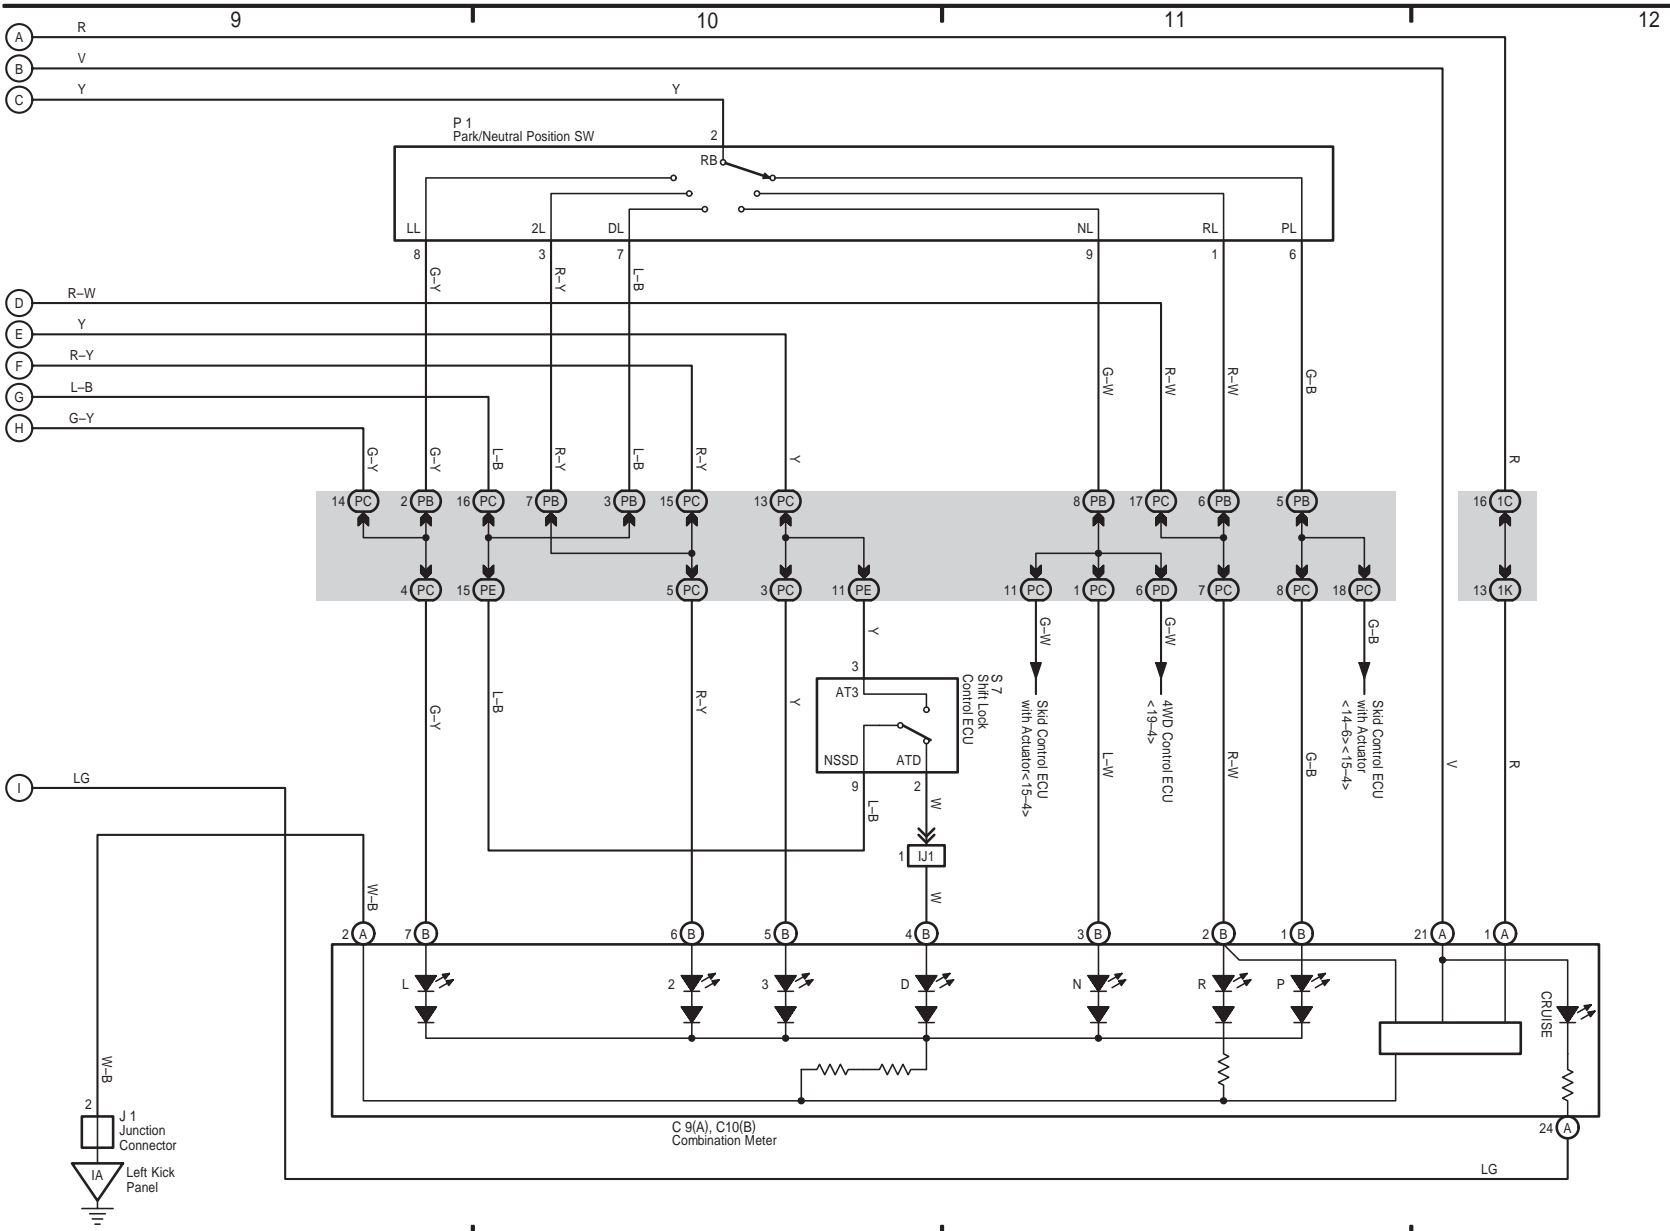

TOYOTA TACOMA (EM01D0U)

Electronically Controlled Transmission and A/T Indicator (1GR-FE)

Electronically Controlled Transmission and A/T Indicator (2TR-FE)

TOYOTA TACOMA (EM01D0U)

Electronically Controlled Transmission and A/T Indicator (2TR-FE)