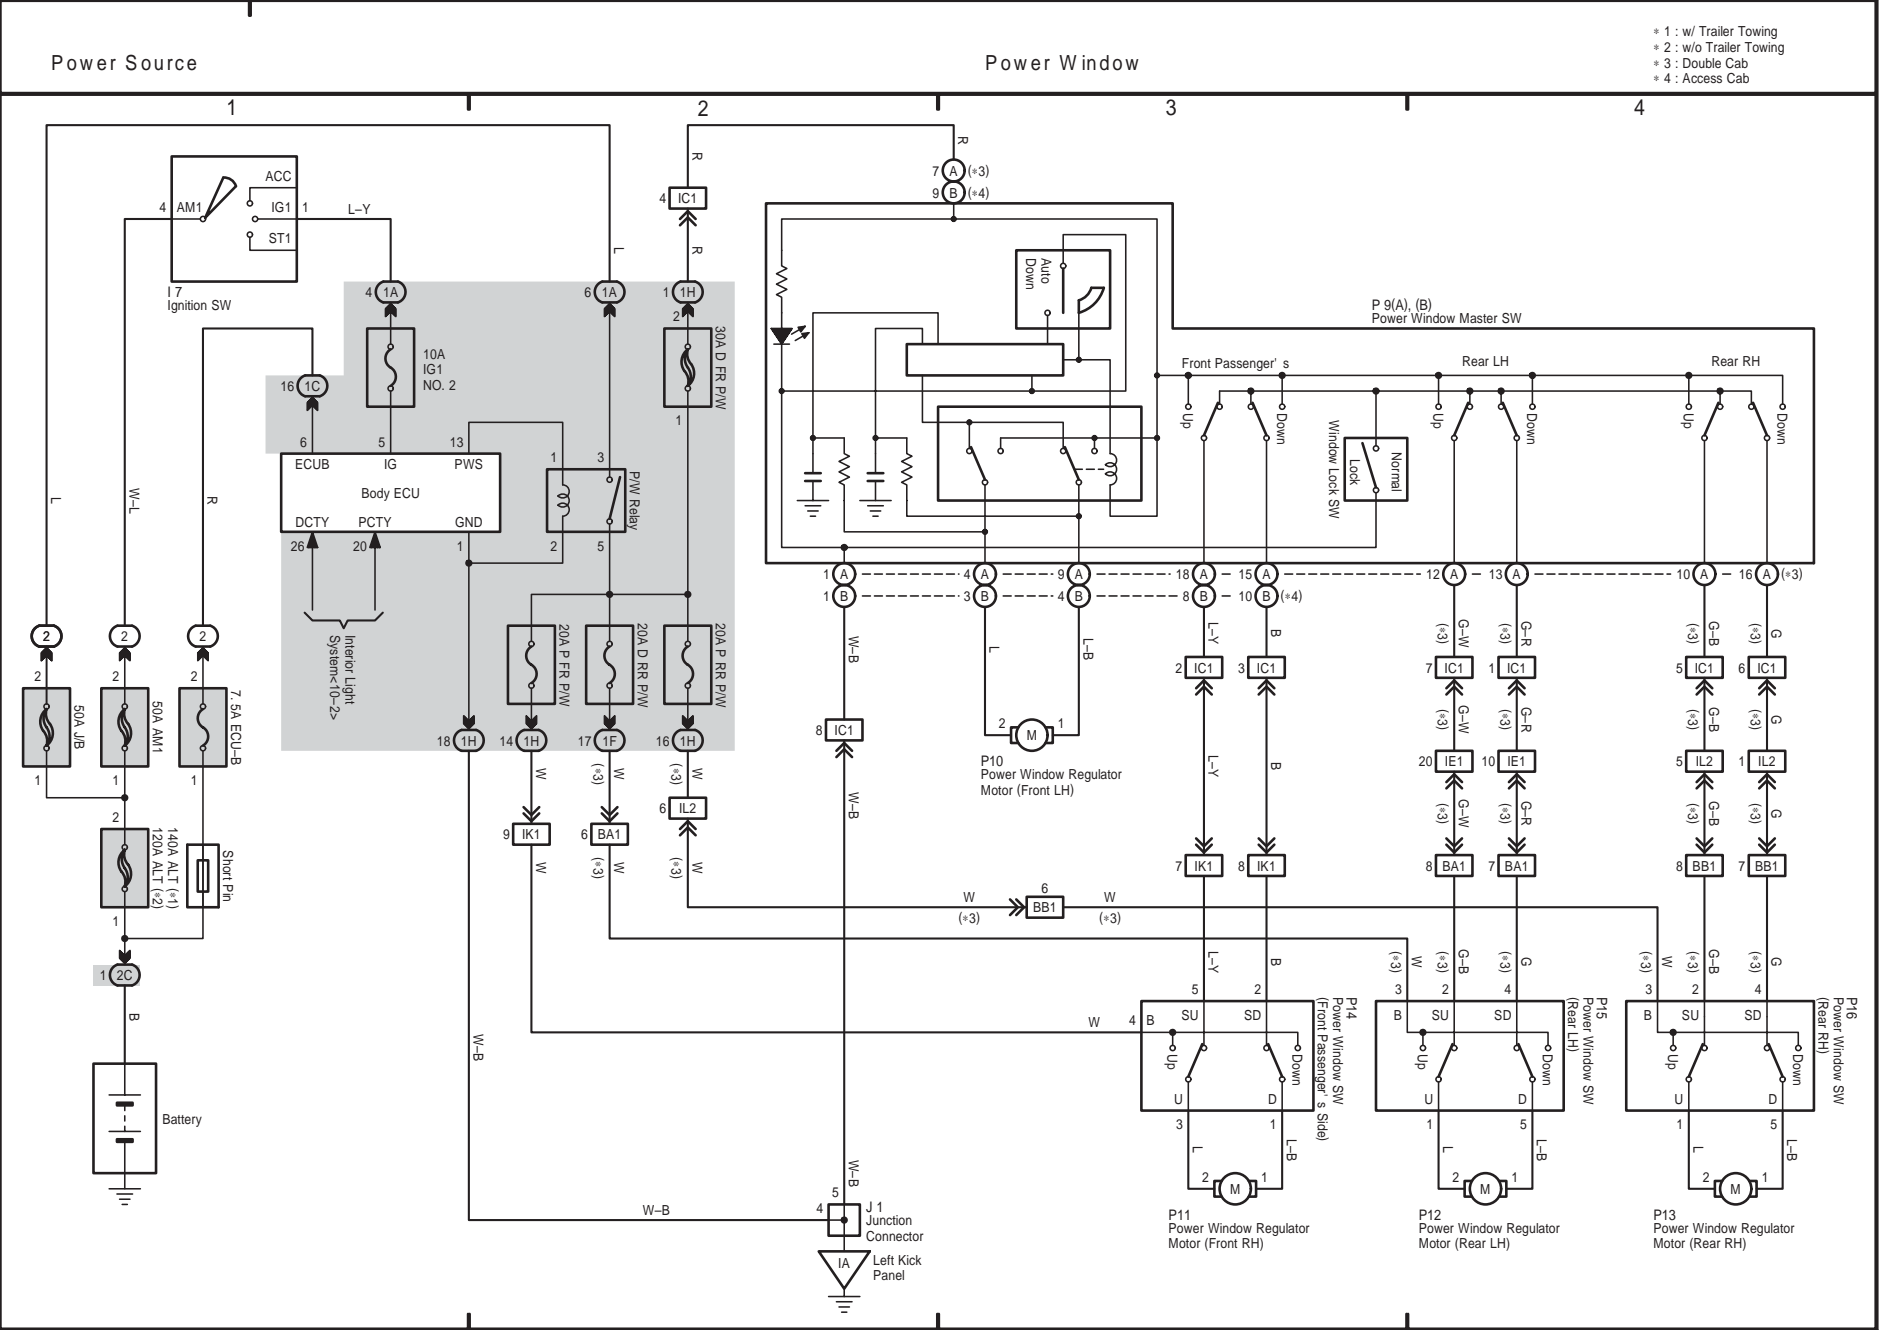

18 TOYOTA TACOMA