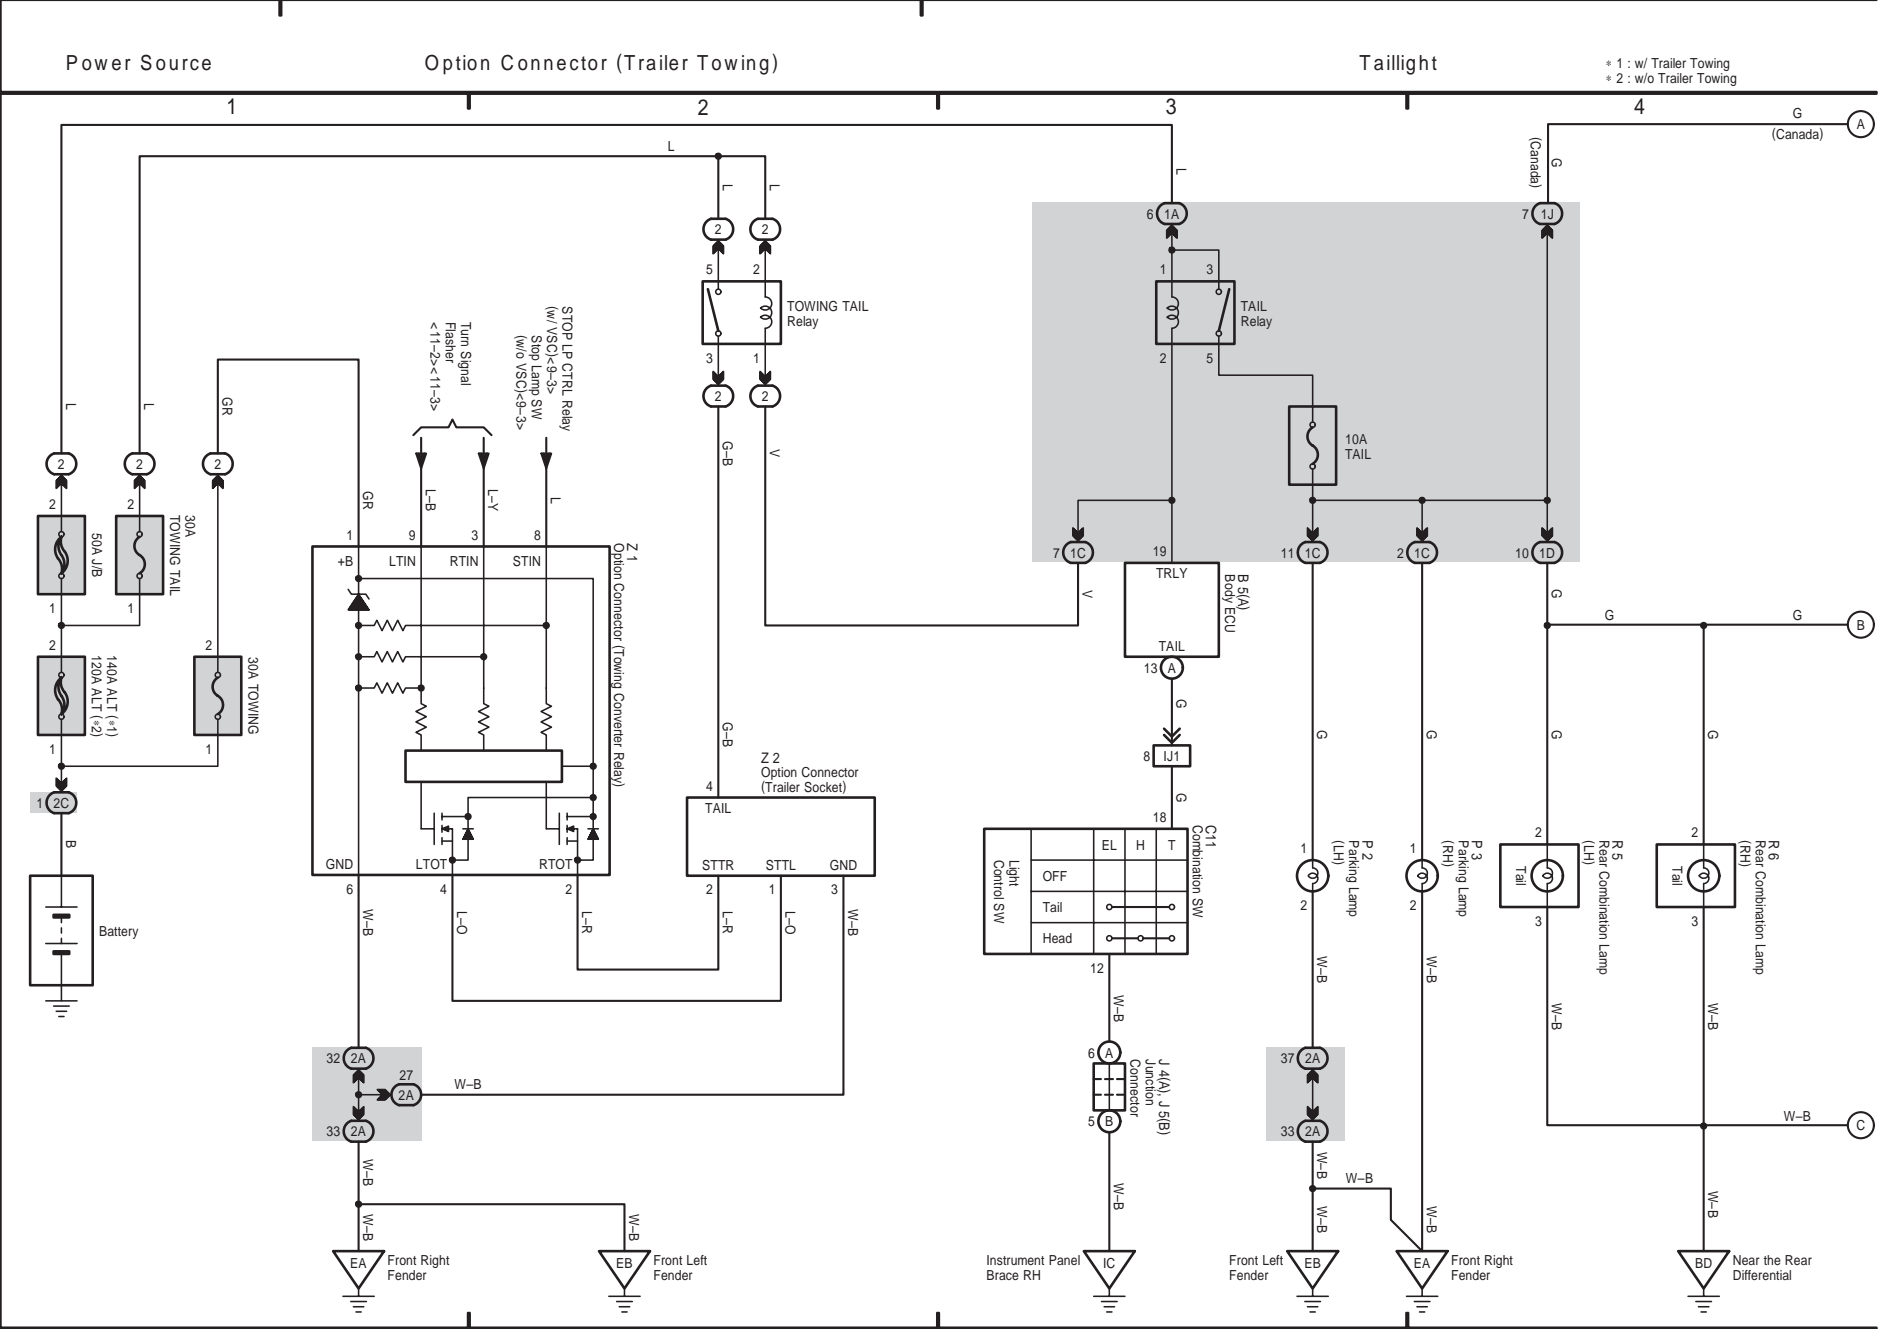

7 TOYOTA TACOMA

(Cont. next page)