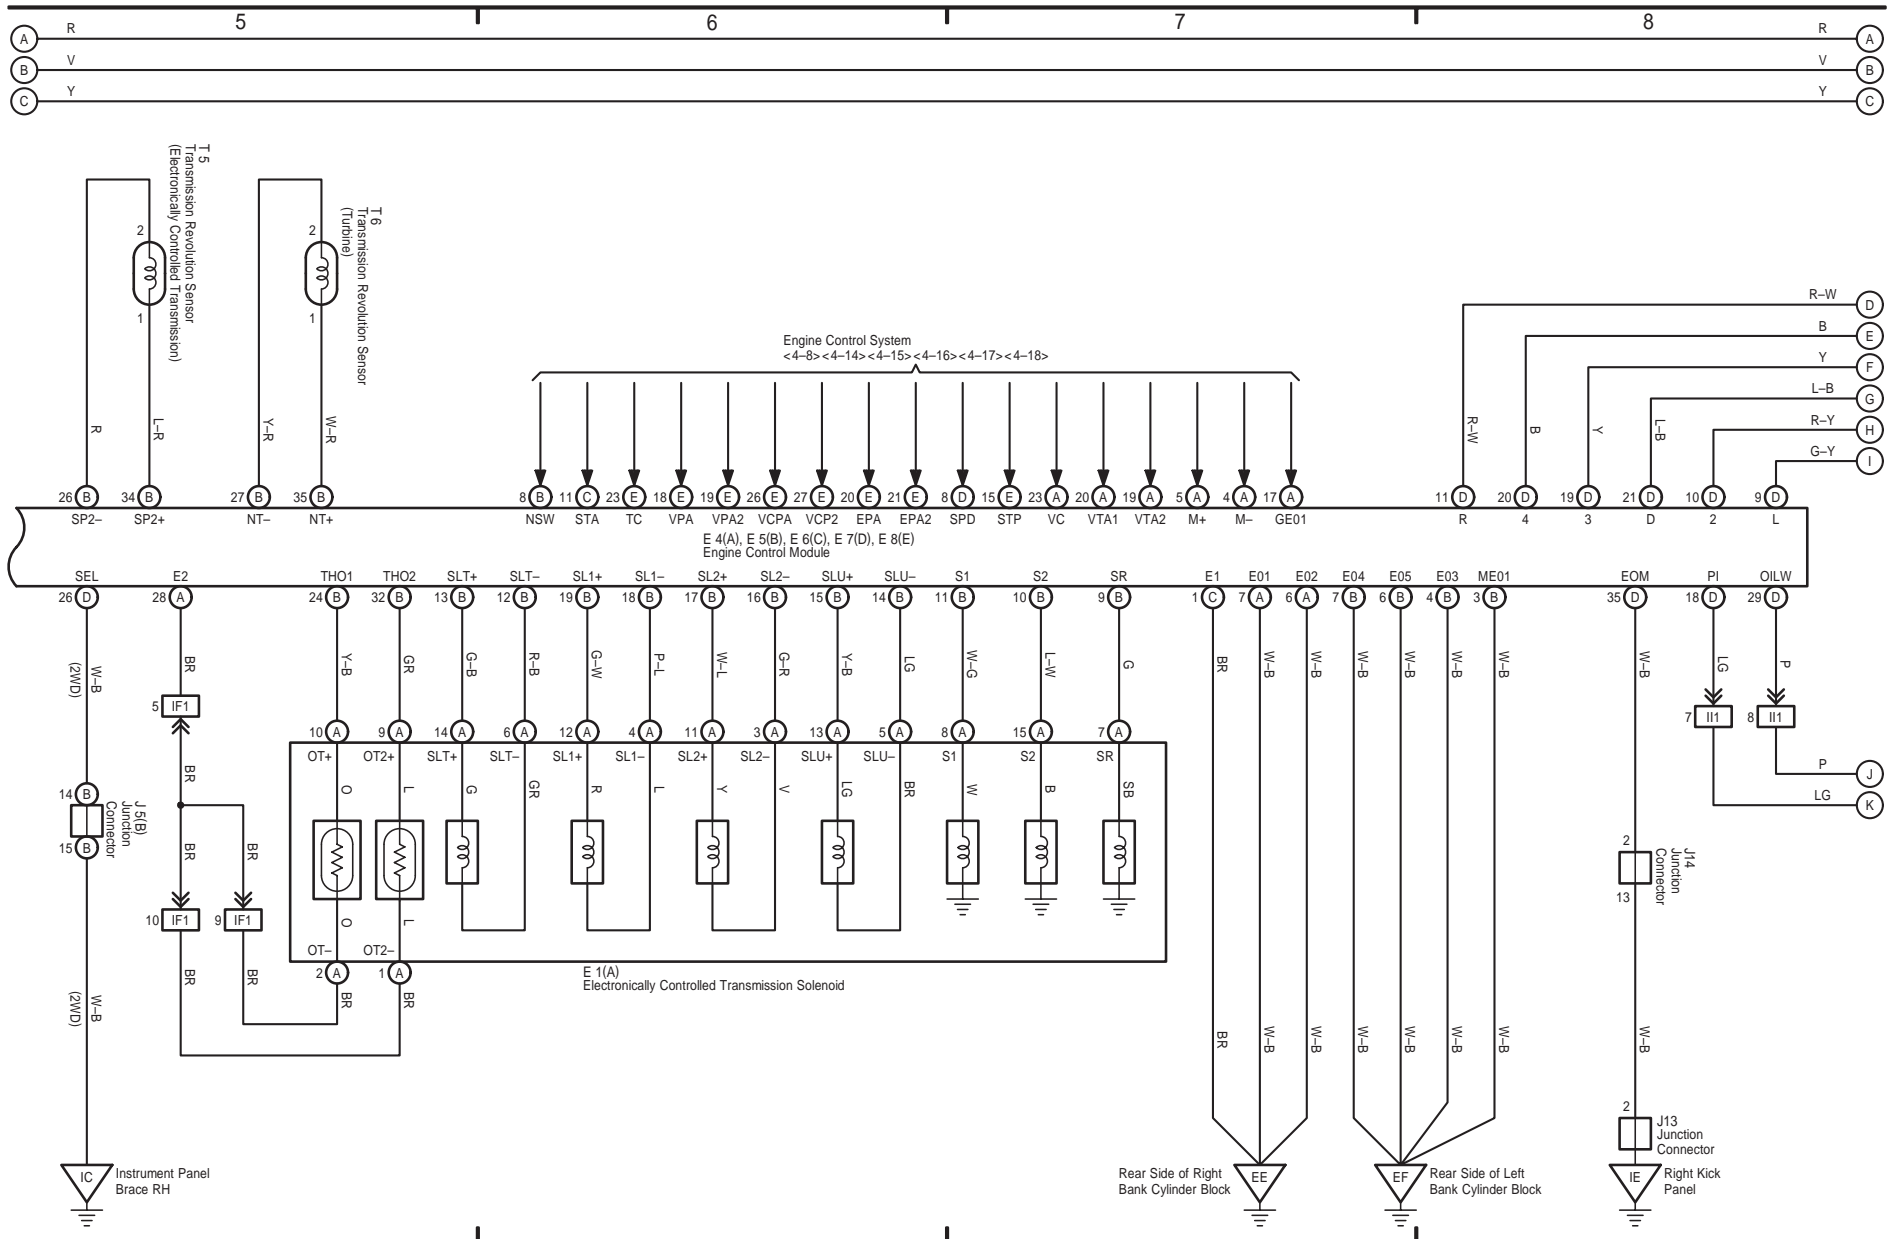

TOYOTA TACOMA (EM01D0U)

10 TOYOTA TACOMA

TOYOTA TACOMA (EM01D0U)

11 TOYOTA TACOMA

TOYOTA TACOMA (EM01D0U)

TOYOTA TACOMA (EM01D0U)

OVERALL ELECTRICAL WIRING DIAGRAM

Electronically Controlled Transmission and A/T Indicator (1GR-FE)