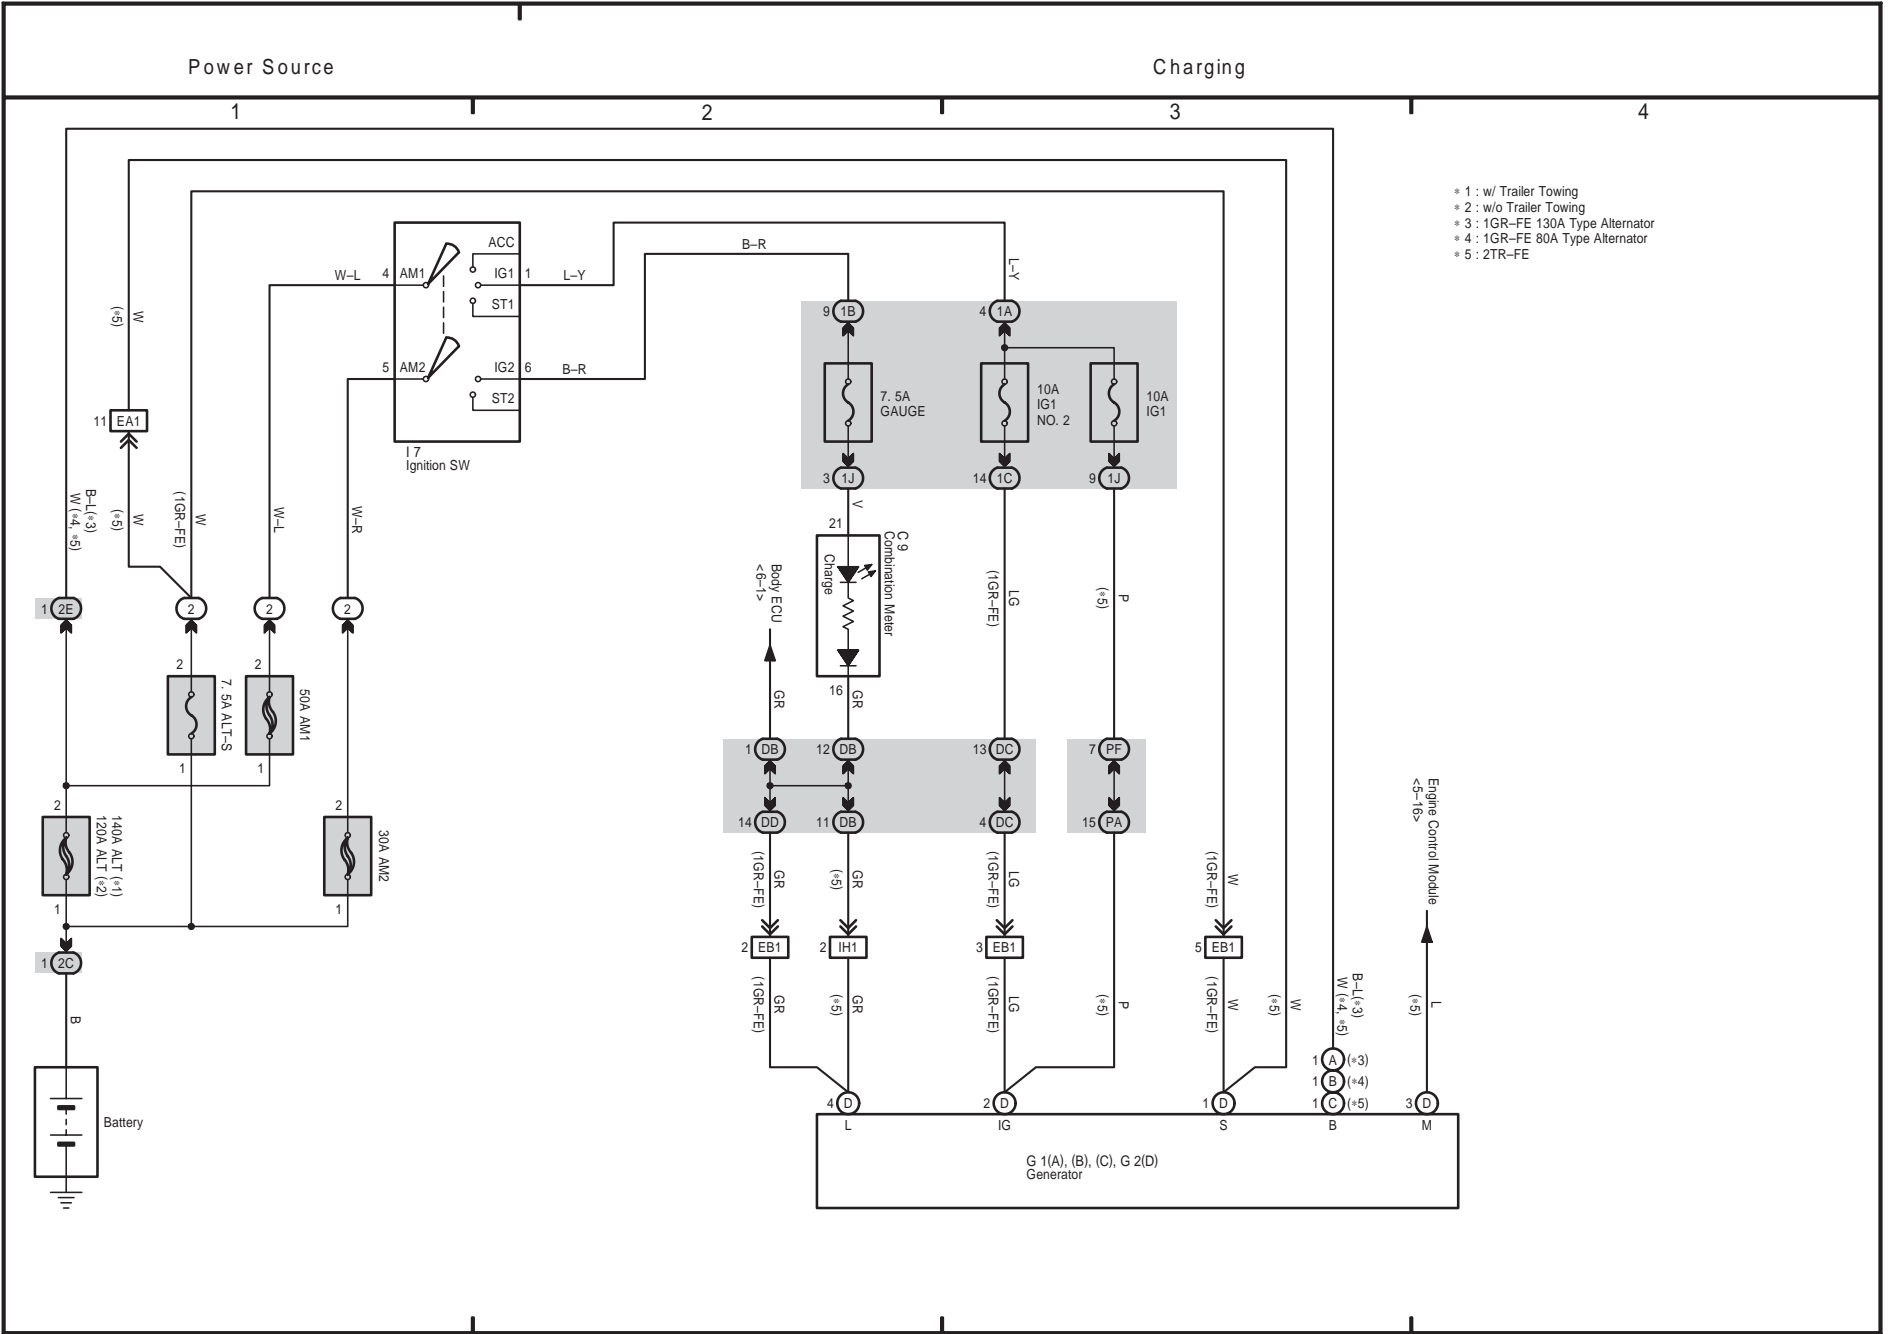

2 TOYOTA TACOMA

3 TOYOTA TACOMA

TOYOTA TACOMA (EM01D0U)

4 TOYOTA TACOMA

(Cont. next page)

Engine Control (1GR-FE)

* 3 : Malfunction Indicator Lamp

TOYOTA TACOMA (EM01D0U)

4 TOYOTA TACOMA (Cont' d)

(Cont. next page)

Engine Control (1GR-FE)

4 TOYOTA TACOMA (Cont' d)

Engine Control (2TR-FE)

* 1 : Malfunction Indicator Lamp

TOYOTA TACOMA (EM01D0U)

Engine Control (2TR-FE)