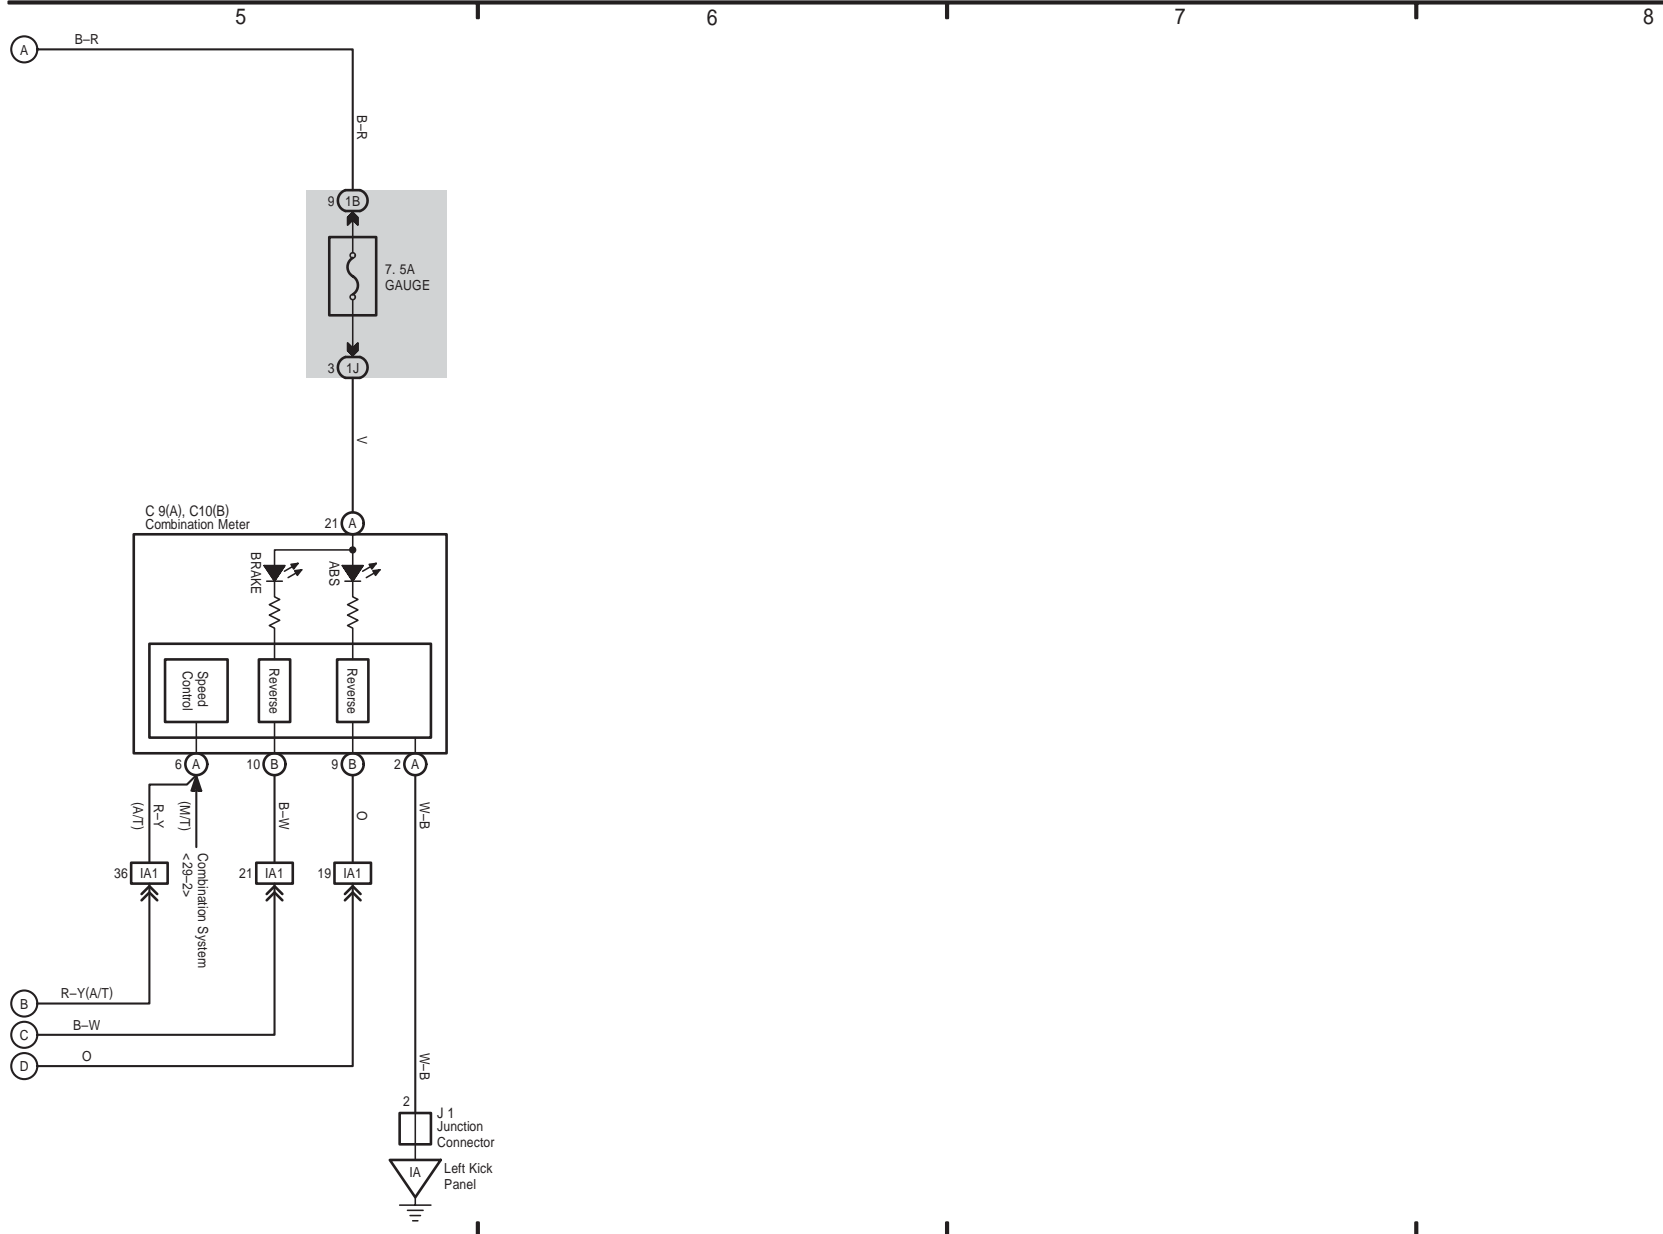

ABS (w/o VSC)

TOYOTA TACOMA (EM01D0U)