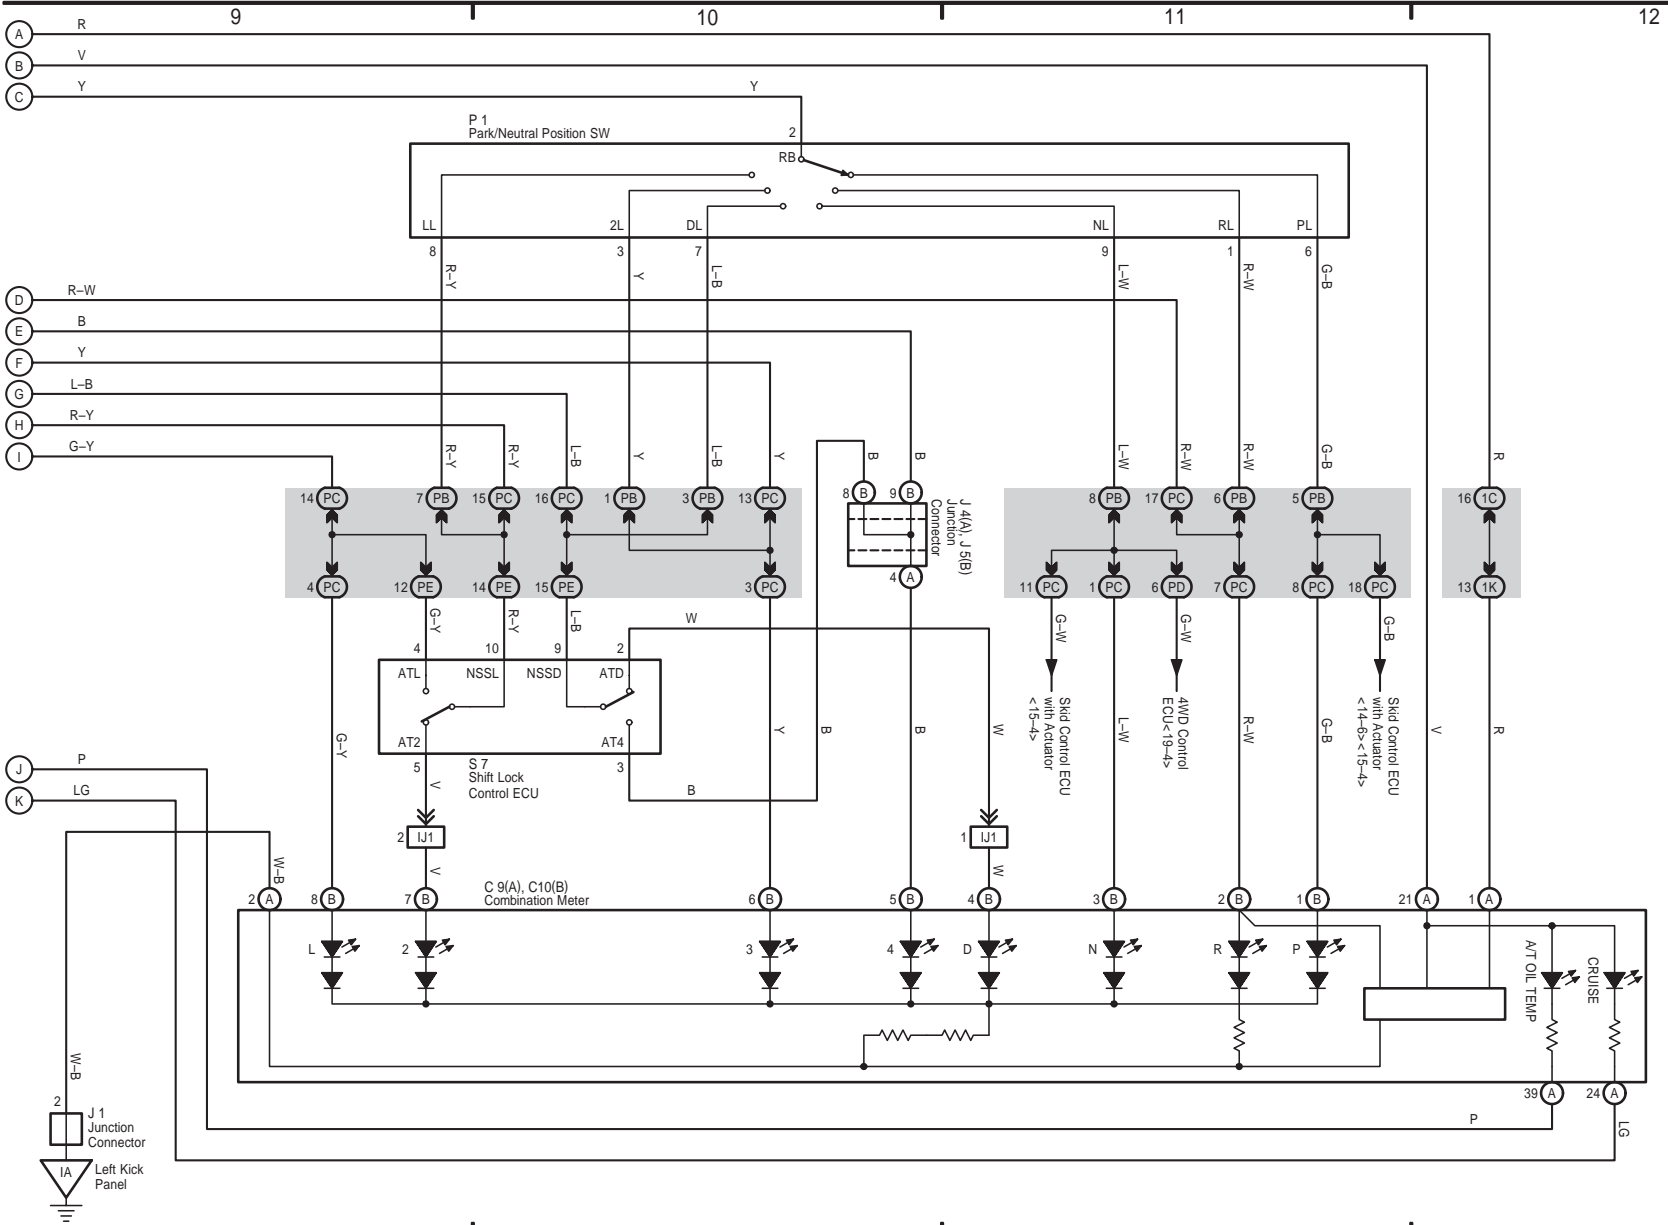

TOYOTA TACOMA (EM01D0U)

10 TOYOTA TACOMA

TOYOTA TACOMA (EM01D0U)

11 TOYOTA TACOMA

TOYOTA TACOMA (EM01D0U)

TOYOTA TACOMA (EM01D0U)

OVERALL ELECTRICAL WIRING DIAGRAM

Electronically Controlled Transmission and A/T Indicator (1GR-FE)

TOYOTA TACOMA (EM01D0U)

Electronically Controlled Transmission and A/T Indicator (1GR-FE)

Electronically Controlled Transmission and A/T Indicator (2TR-FE)

TOYOTA TACOMA (EM01D0U)

Electronically Controlled Transmission and A/T Indicator (2TR-FE)