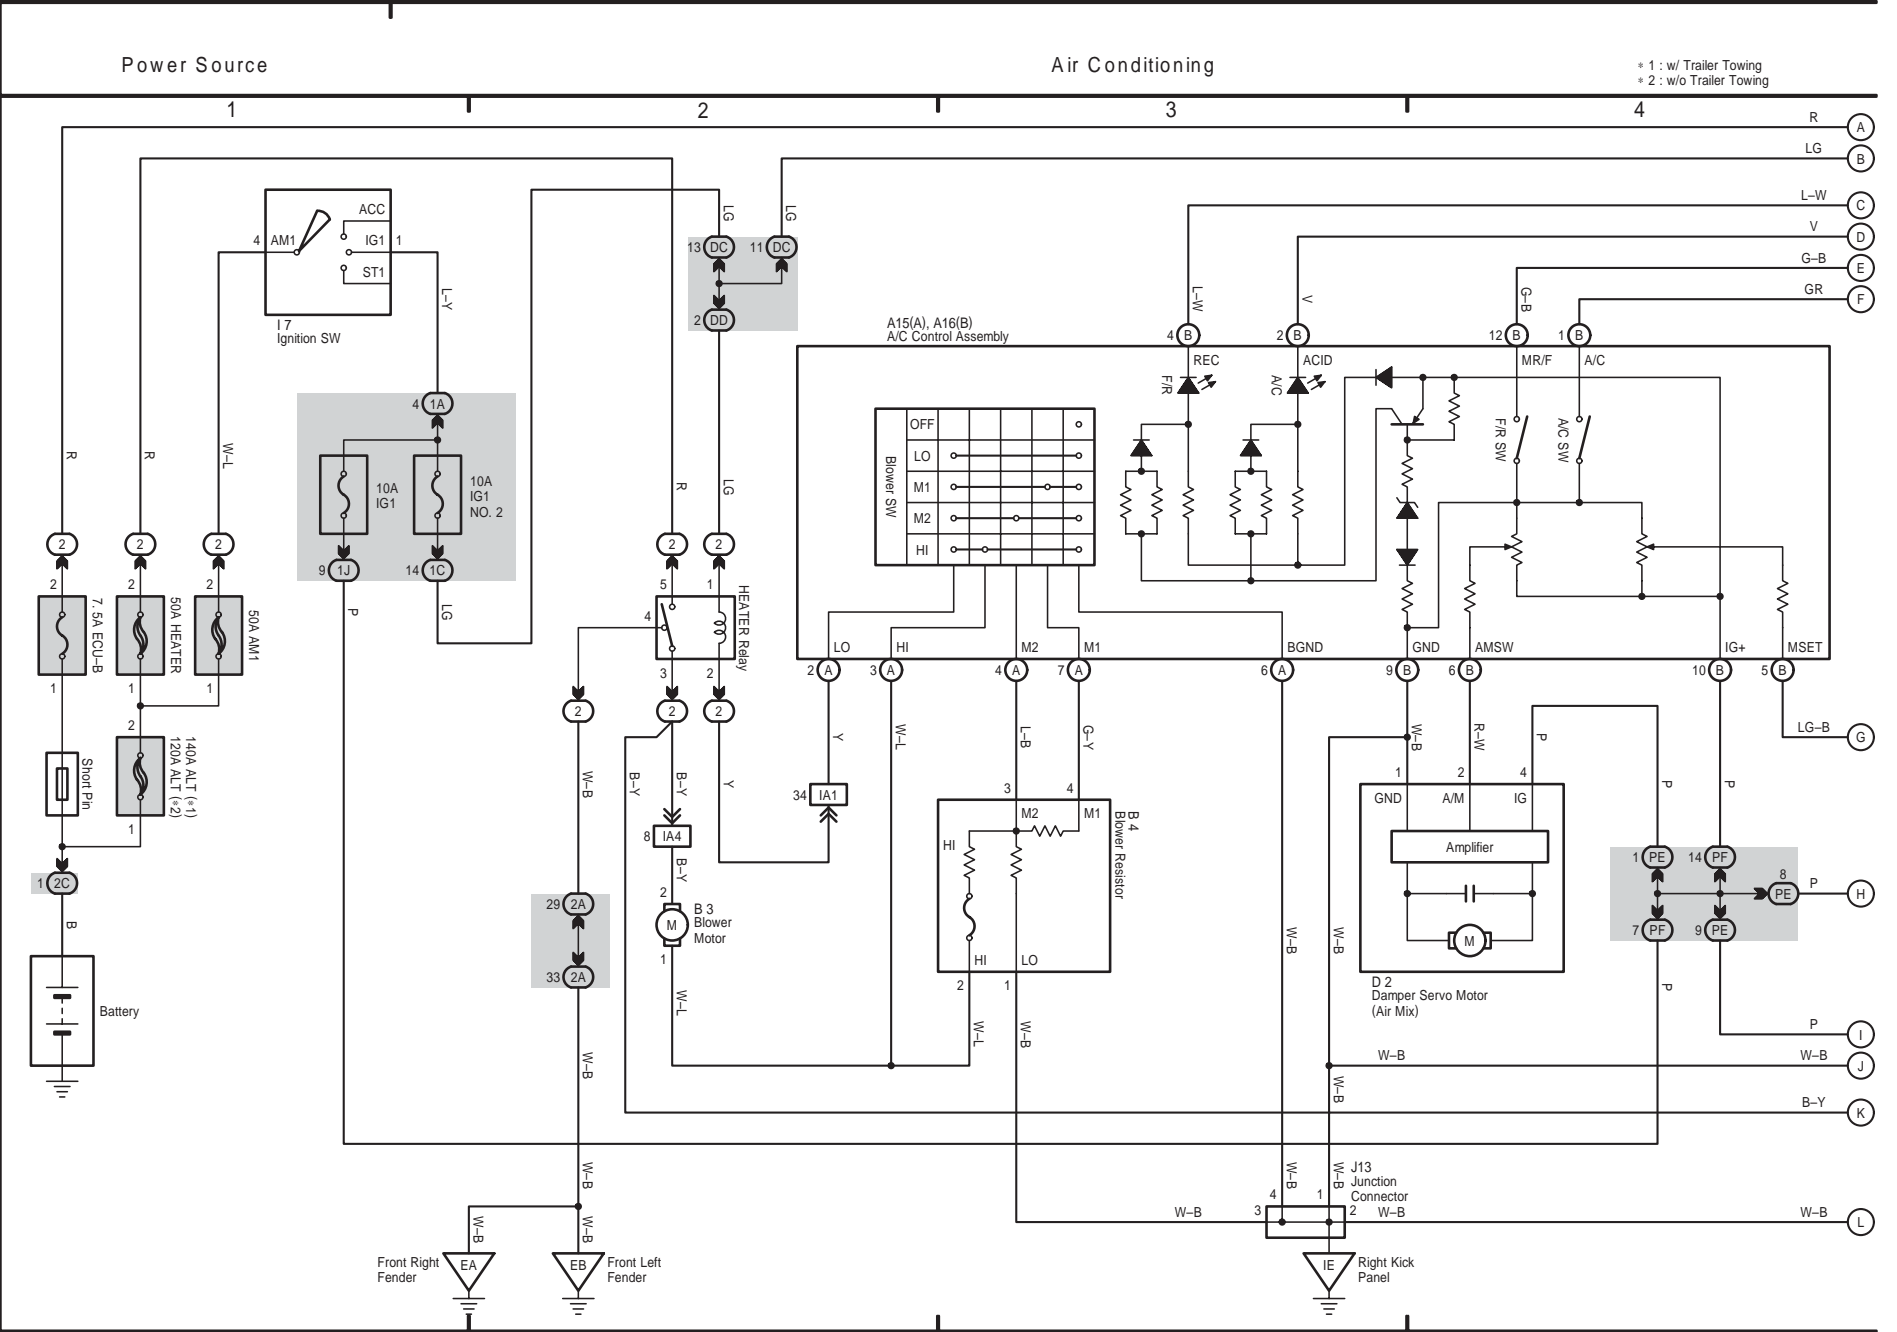

M OVERALL ELECTRICAL WIRING DIAGRAM

23 TOYOTA TACOMA

Power Source

Automatic Glare-Resistant
EC Mirror

Accessory Meter

Horn

- * 1 : w/ Trailer Towing
- * 2 : w/o Trailer Towing
- * 3 : Double Horn Type

TOYOTA TACOMA (EM01D0U)

M OVERALL ELECTRICAL WIRING DIAGRAM

24 TOYOTA TACOMA

362

TOYOTA TACOMA (EM01D0U)

25 TOYOTA TACOMA

TOYOTA TACOMA (EM01D0U)

27 TOYOTA TACOMA

TOYOTA TACOMA (EM01D0U)

- * 4 : 1GR-FE AT
- * 5 : 2TR-FE AT
- * 6 : USA
- * 7 : Canada

Combination Meter

M OVERALL ELECTRICAL WIRING DIAGRAM

Air Conditioning

TOYOTA TACOMA (EM01D0U)

31 TOYOTA TACOMA

M OVERALL ELECTRICAL WIRING DIAGRAM