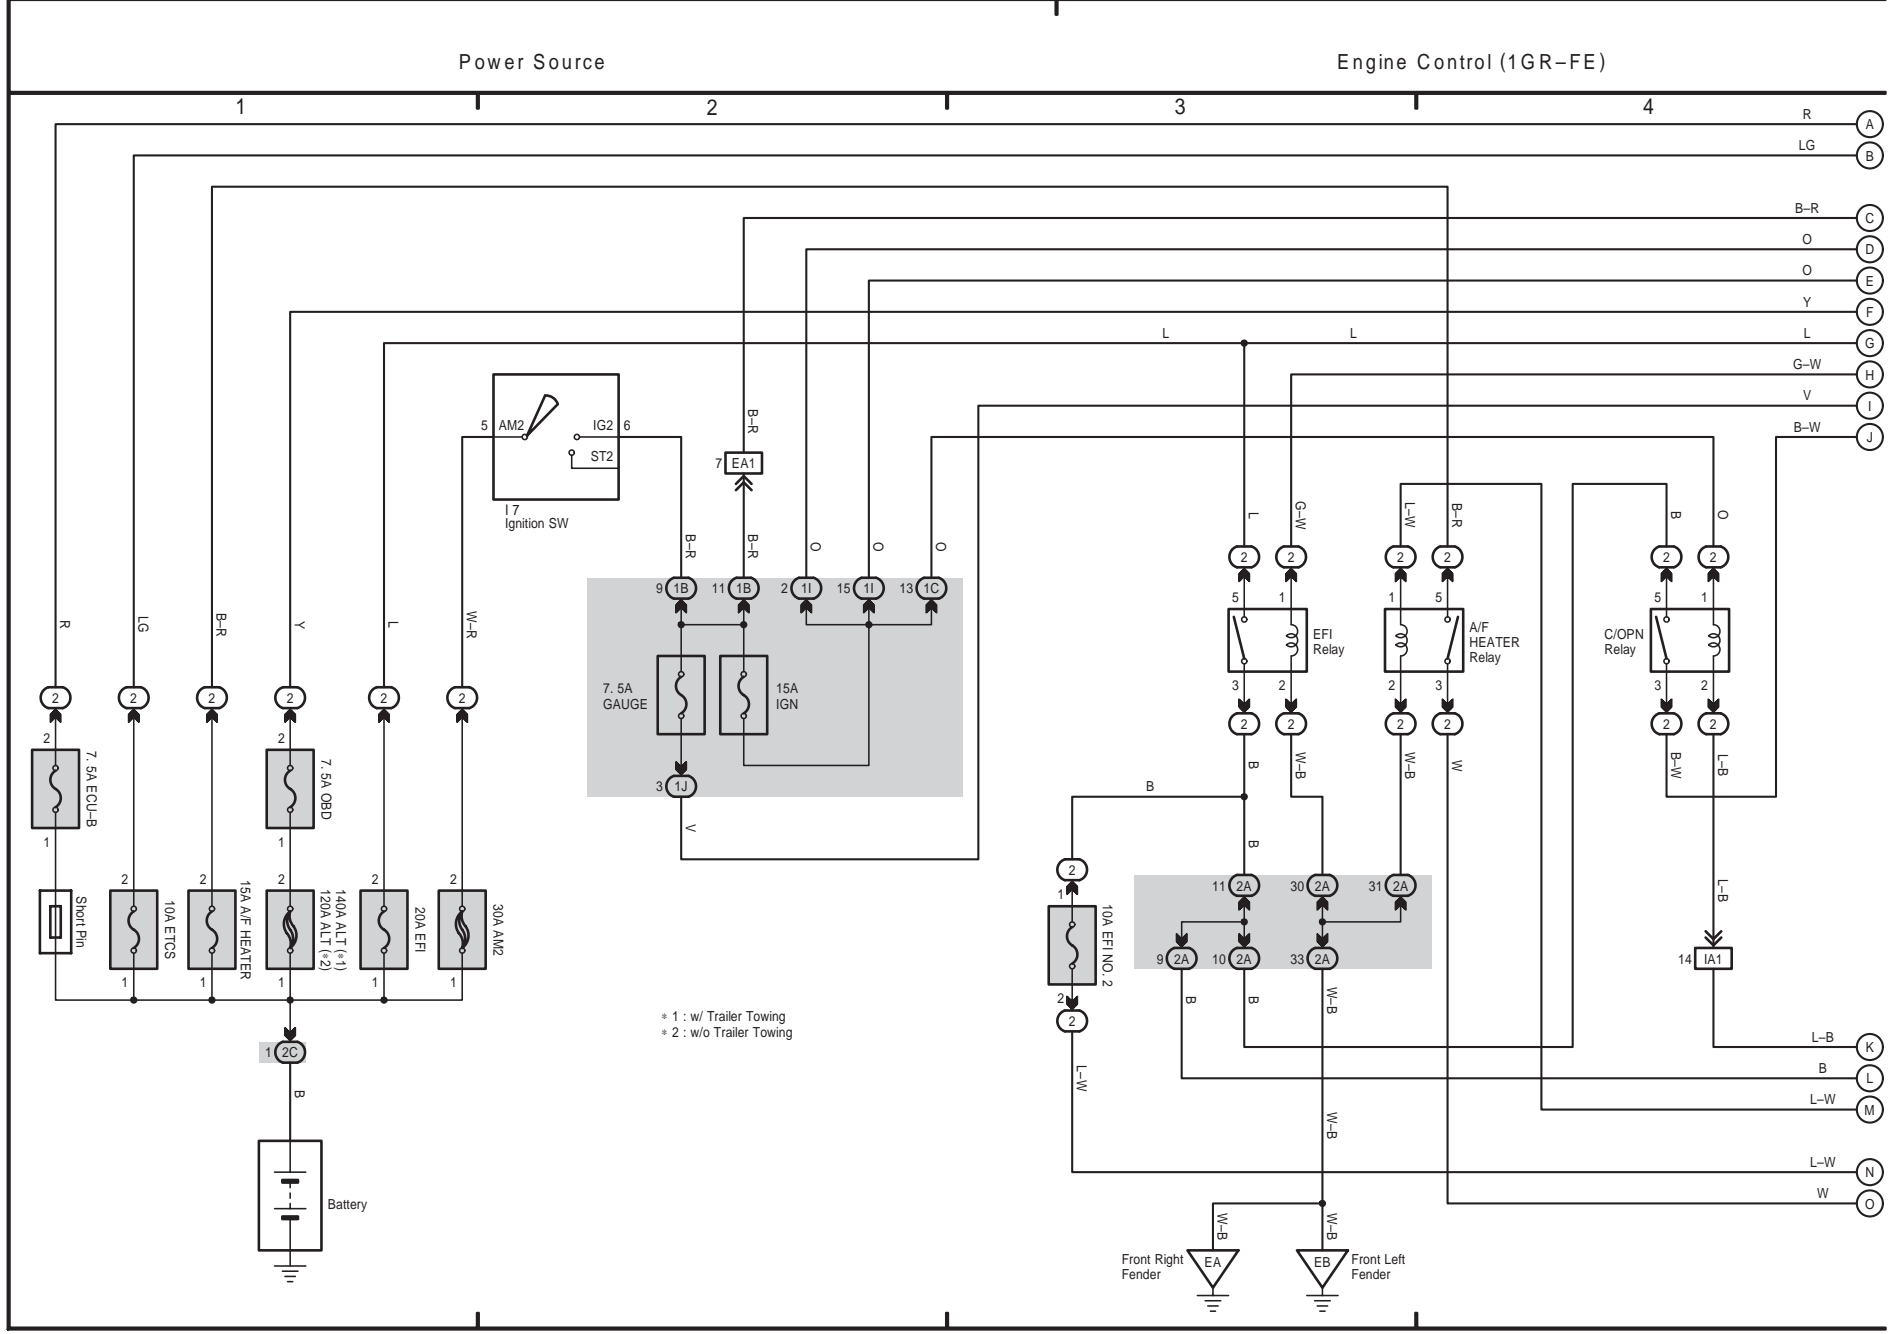

2 TOYOTA TACOMA

3 TOYOTA TACOMA

TOYOTA TACOMA (EM01D0U)

4 TOYOTA TACOMA

(Cont. next page)

Engine Control (1GR-FE)

* 3 : Malfunction Indicator Lamp

TOYOTA TACOMA (EM01D0U)

4 TOYOTA TACOMA (Cont' d)

(Cont. next page)

Engine Control (1GR-FE)

4 TOYOTA TACOMA (Cont' d)

Engine Control (2TR-FE)

* 1 : Malfunction Indicator Lamp

TOYOTA TACOMA (EM01D0U)

Engine Control (2TR-FE)