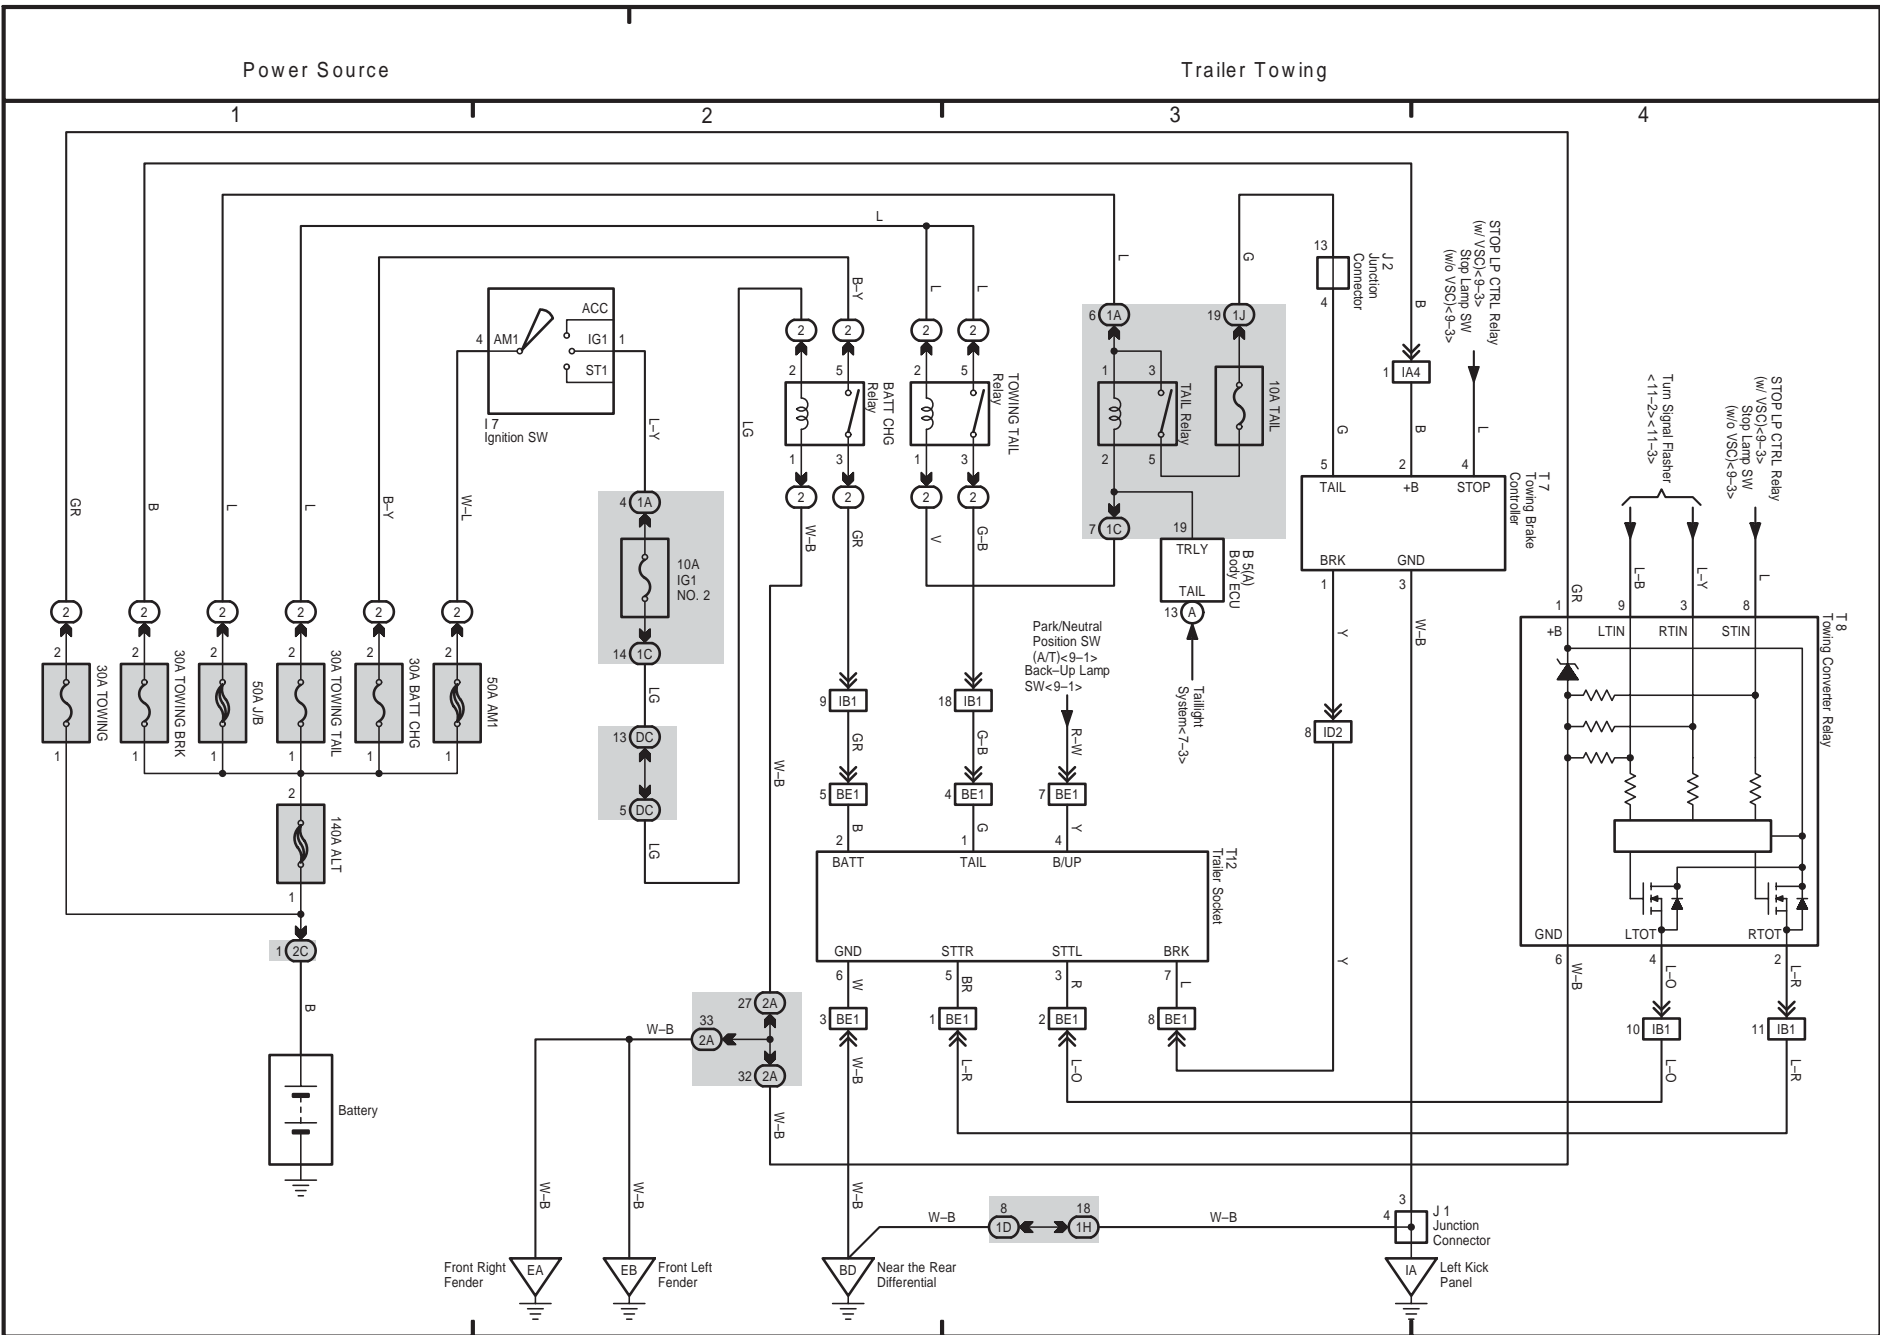

M OVERALL ELECTRICAL WIRING DIAGRAM

23 TOYOTA TACOMA

Power Source

Automatic Glare-Resistant
EC Mirror

Accessory Meter

Horn

- * 1 : w/ Trailer Towing
- * 2 : w/o Trailer Towing
- * 3 : Double Horn Type

TOYOTA TACOMA (EM01D0U)

M OVERALL ELECTRICAL WIRING DIAGRAM

24 TOYOTA TACOMA

362

TOYOTA TACOMA (EM01D0U)

25 TOYOTA TACOMA

TOYOTA TACOMA (EM01D0U)

27 TOYOTA TACOMA

TOYOTA TACOMA (EM01D0U)

- * 4 : 1GR-FE AT
- * 5 : 2TR-FE AT
- * 6 : USA
- * 7 : Canada

Combination Meter

M OVERALL ELECTRICAL WIRING DIAGRAM

Air Conditioning

TOYOTA TACOMA (EM01D0U)

31 TOYOTA TACOMA

M OVERALL ELECTRICAL WIRING DIAGRAM