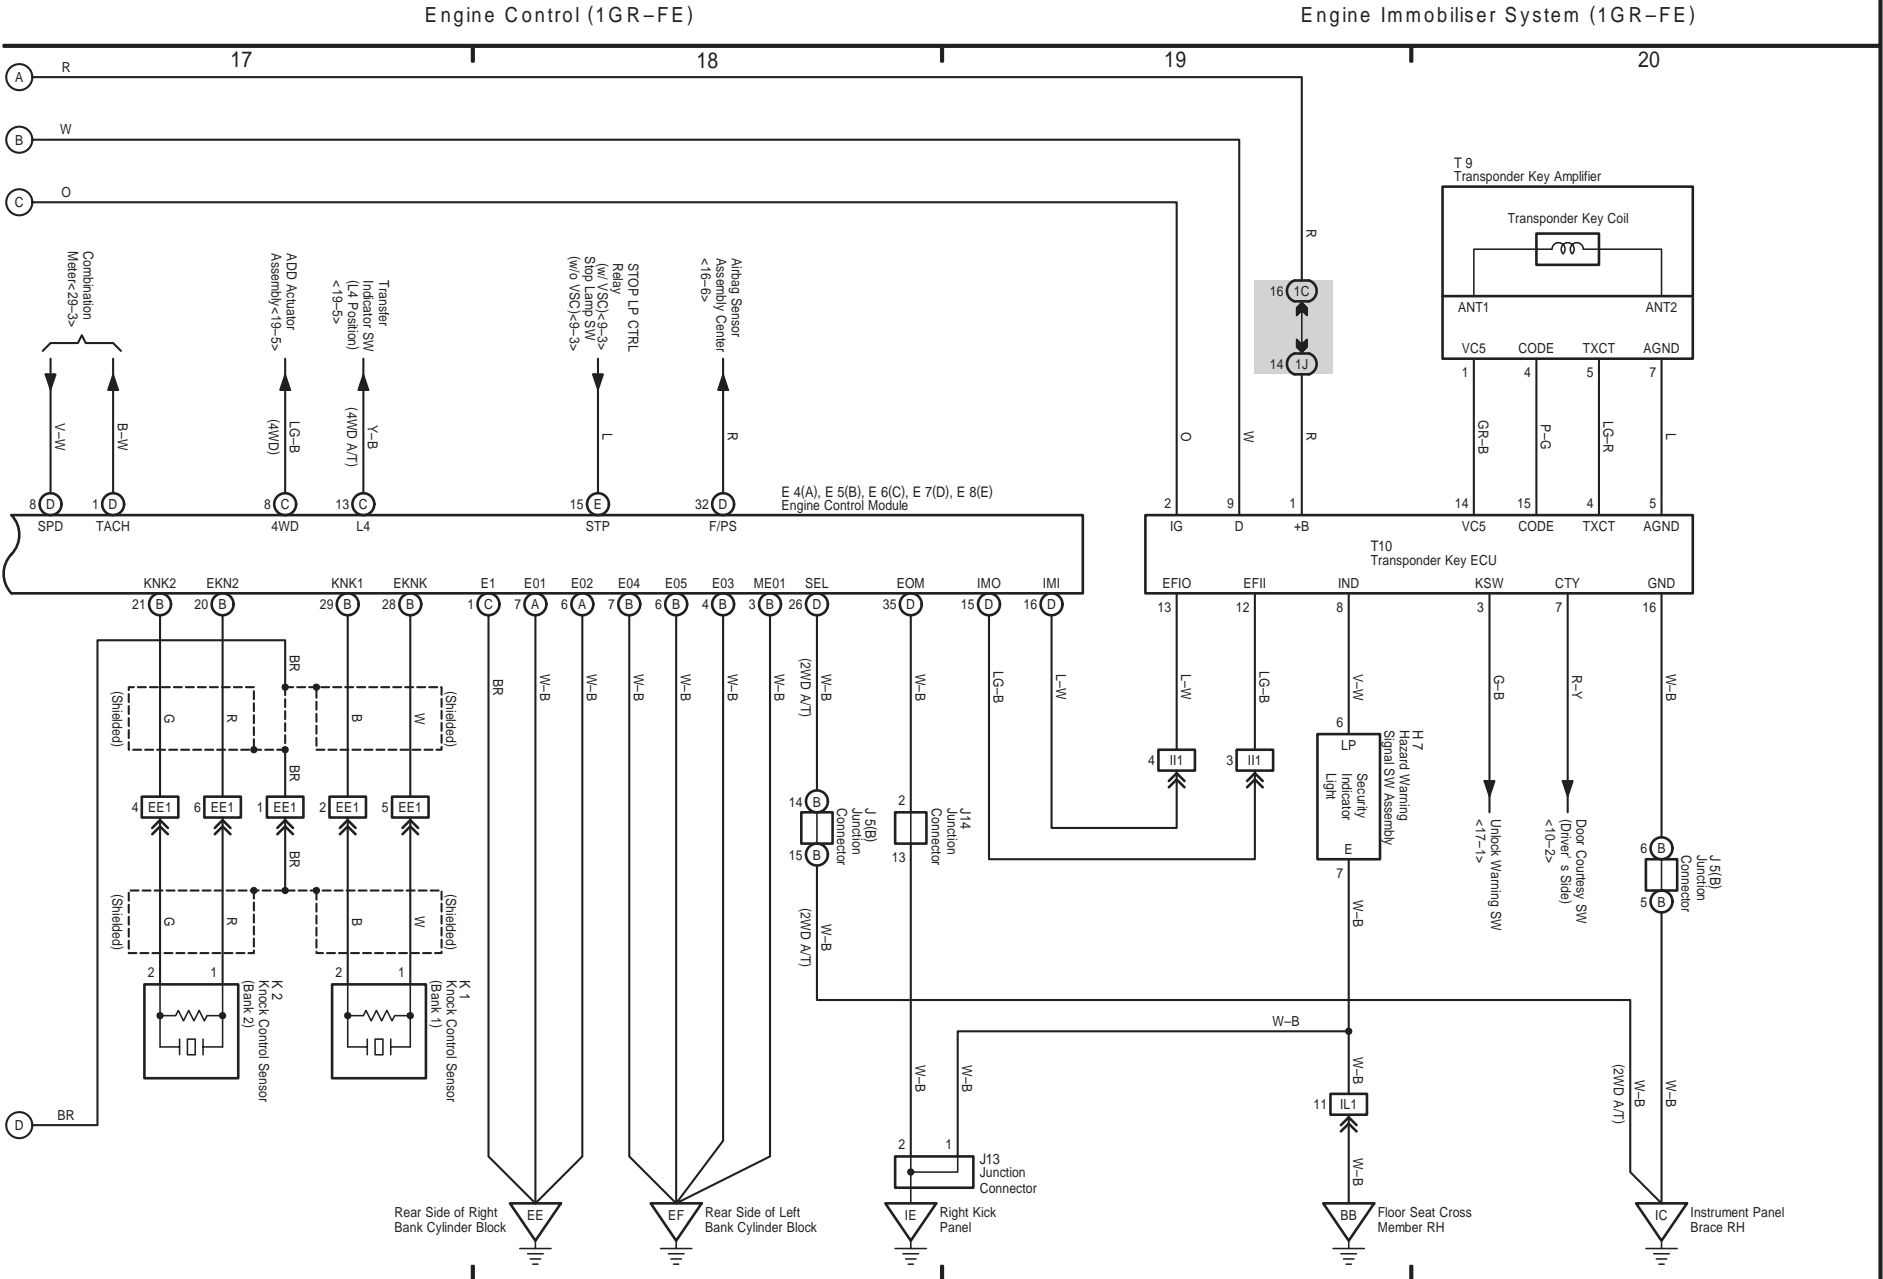

2 TOYOTA TACOMA

3 TOYOTA TACOMA

TOYOTA TACOMA (EM01D0U)

4 TOYOTA TACOMA

(Cont. next page)

Engine Control (1GR-FE)

* 3 : Malfunction Indicator Lamp

TOYOTA TACOMA (EM01D0U)

4 TOYOTA TACOMA (Cont' d)

(Cont. next page)

Engine Control (1GR-FE)

4 TOYOTA TACOMA (Cont' d)

Engine Control (2TR-FE)

* 1 : Malfunction Indicator Lamp

TOYOTA TACOMA (EM01D0U)

Engine Control (2TR-FE)