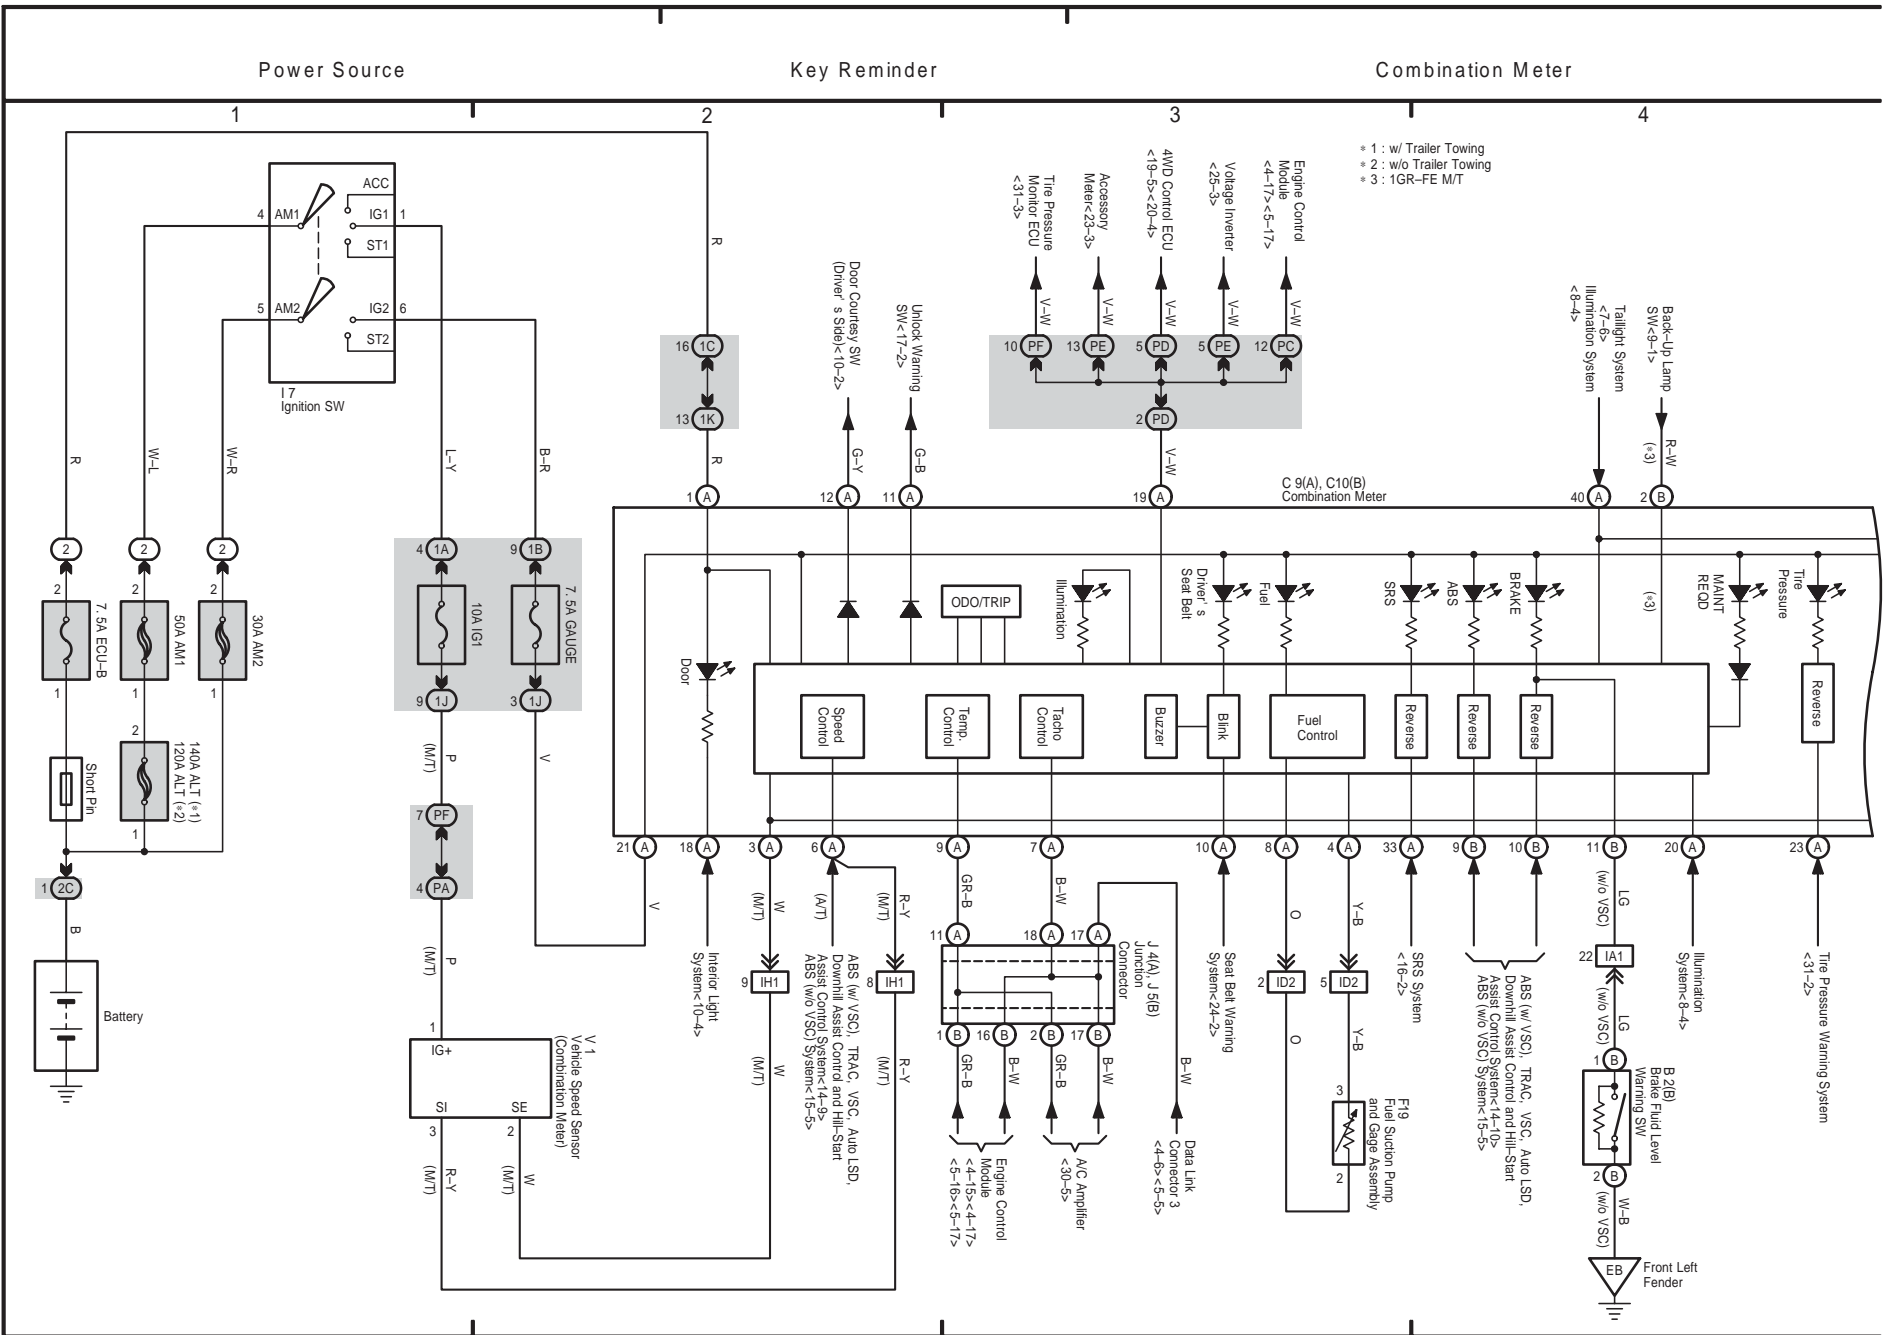

M OVERALL ELECTRICAL WIRING DIAGRAM

23 TOYOTA TACOMA

Power Source

Automatic Glare-Resistant
EC Mirror

Accessory Meter

Horn

- * 1 : w/ Trailer Towing
- * 2 : w/o Trailer Towing
- * 3 : Double Horn Type

TOYOTA TACOMA (EM01D0U)

M OVERALL ELECTRICAL WIRING DIAGRAM

24 TOYOTA TACOMA

362

TOYOTA TACOMA (EM01D0U)

25 TOYOTA TACOMA

TOYOTA TACOMA (EM01D0U)

27 TOYOTA TACOMA

TOYOTA TACOMA (EM01D0U)

- * 4 : 1GR-FE AT
- * 5 : 2TR-FE AT
- * 6 : USA
- * 7 : Canada

Combination Meter

M OVERALL ELECTRICAL WIRING DIAGRAM

Air Conditioning

TOYOTA TACOMA (EM01D0U)

31 TOYOTA TACOMA

M OVERALL ELECTRICAL WIRING DIAGRAM