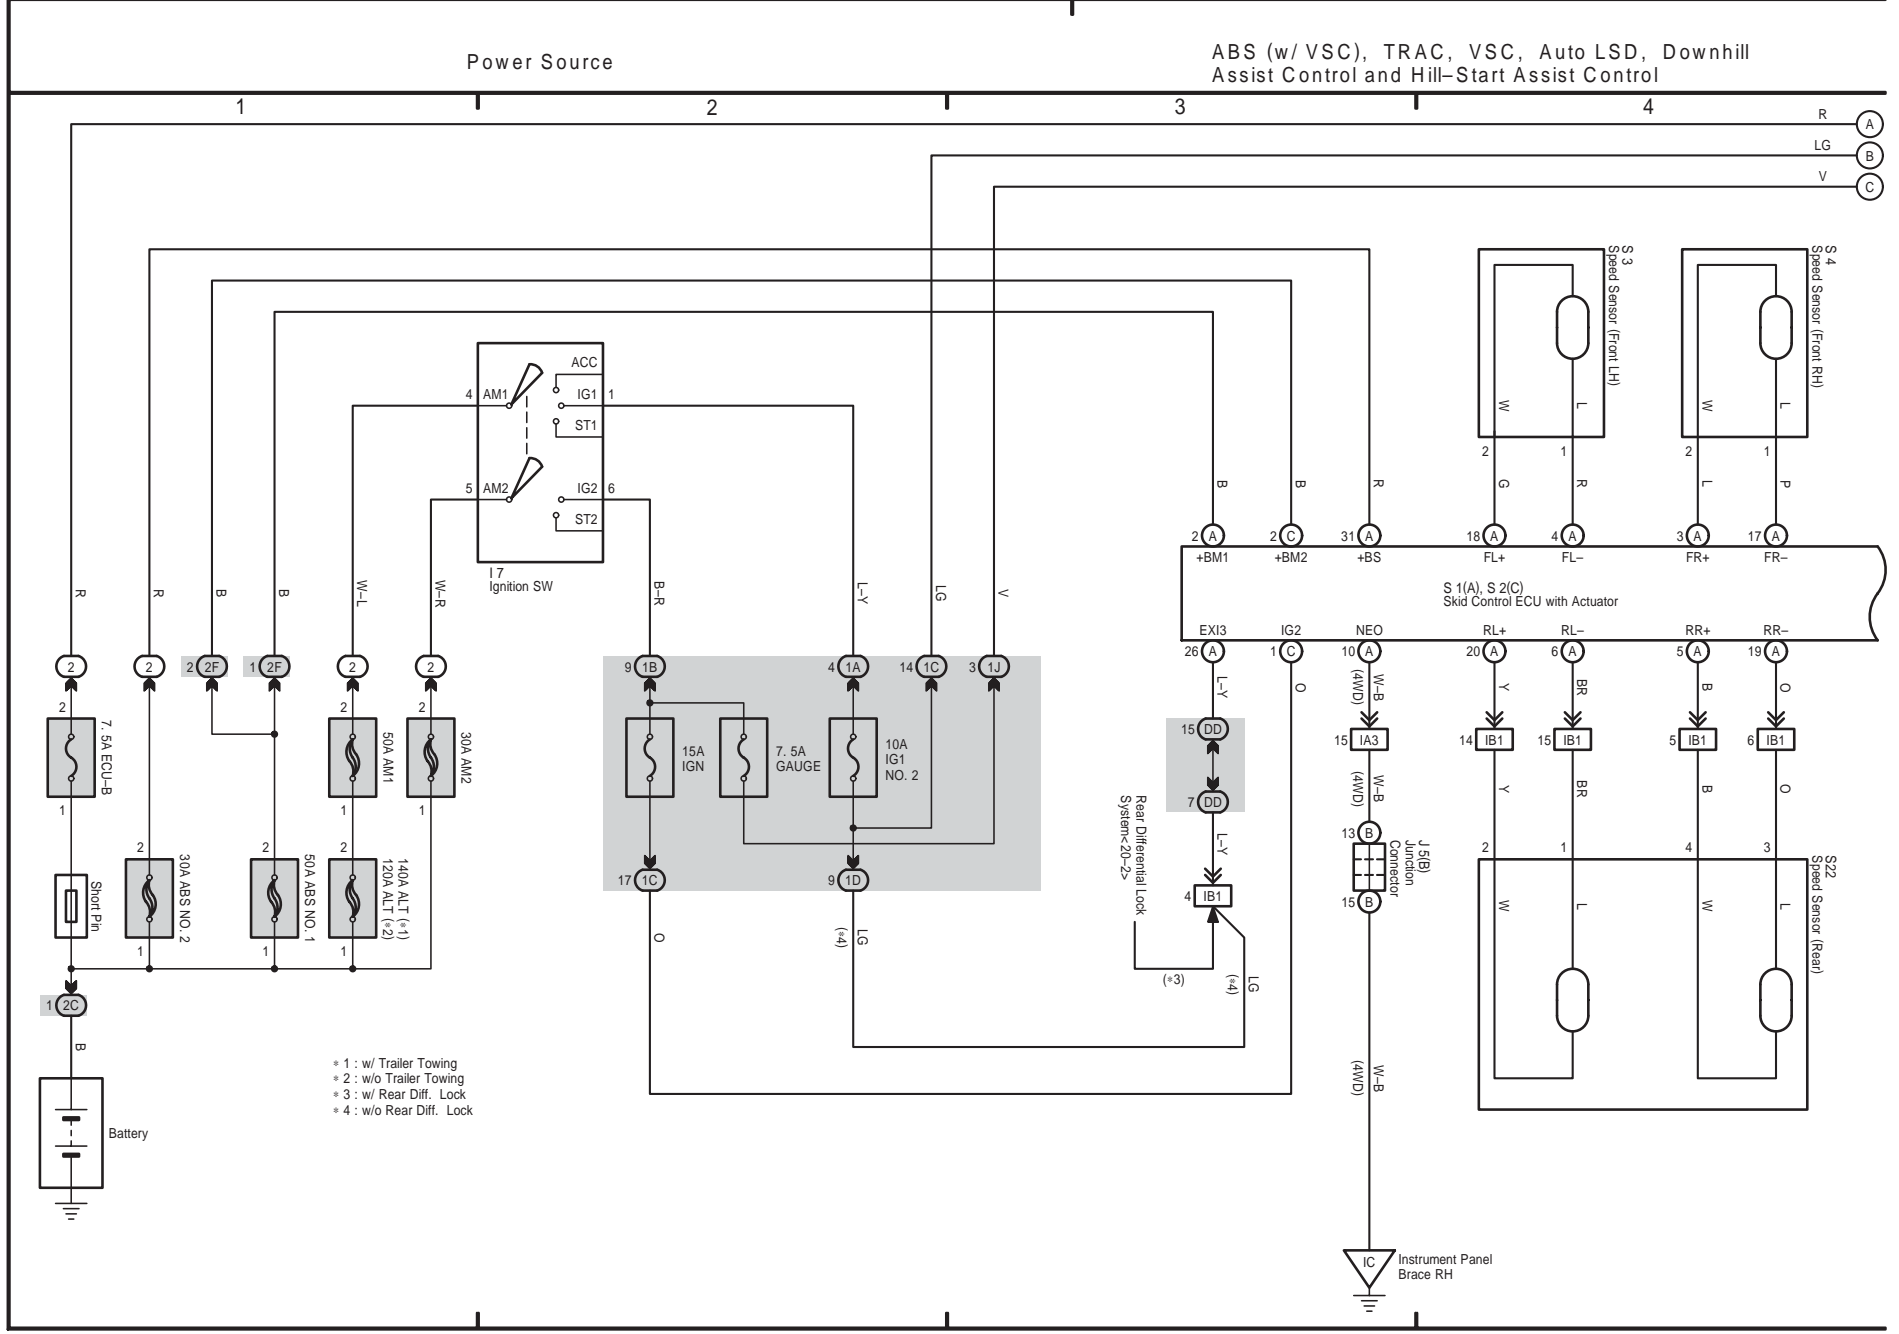

TOYOTA TACOMA (EM01D0U)

Electronically Controlled Transmission and A/T Indicator (1GR-FE)

Electronically Controlled Transmission and A/T Indicator (2TR-FE)

TOYOTA TACOMA (EM01D0U)

Electronically Controlled Transmission and A/T Indicator (2TR-FE)