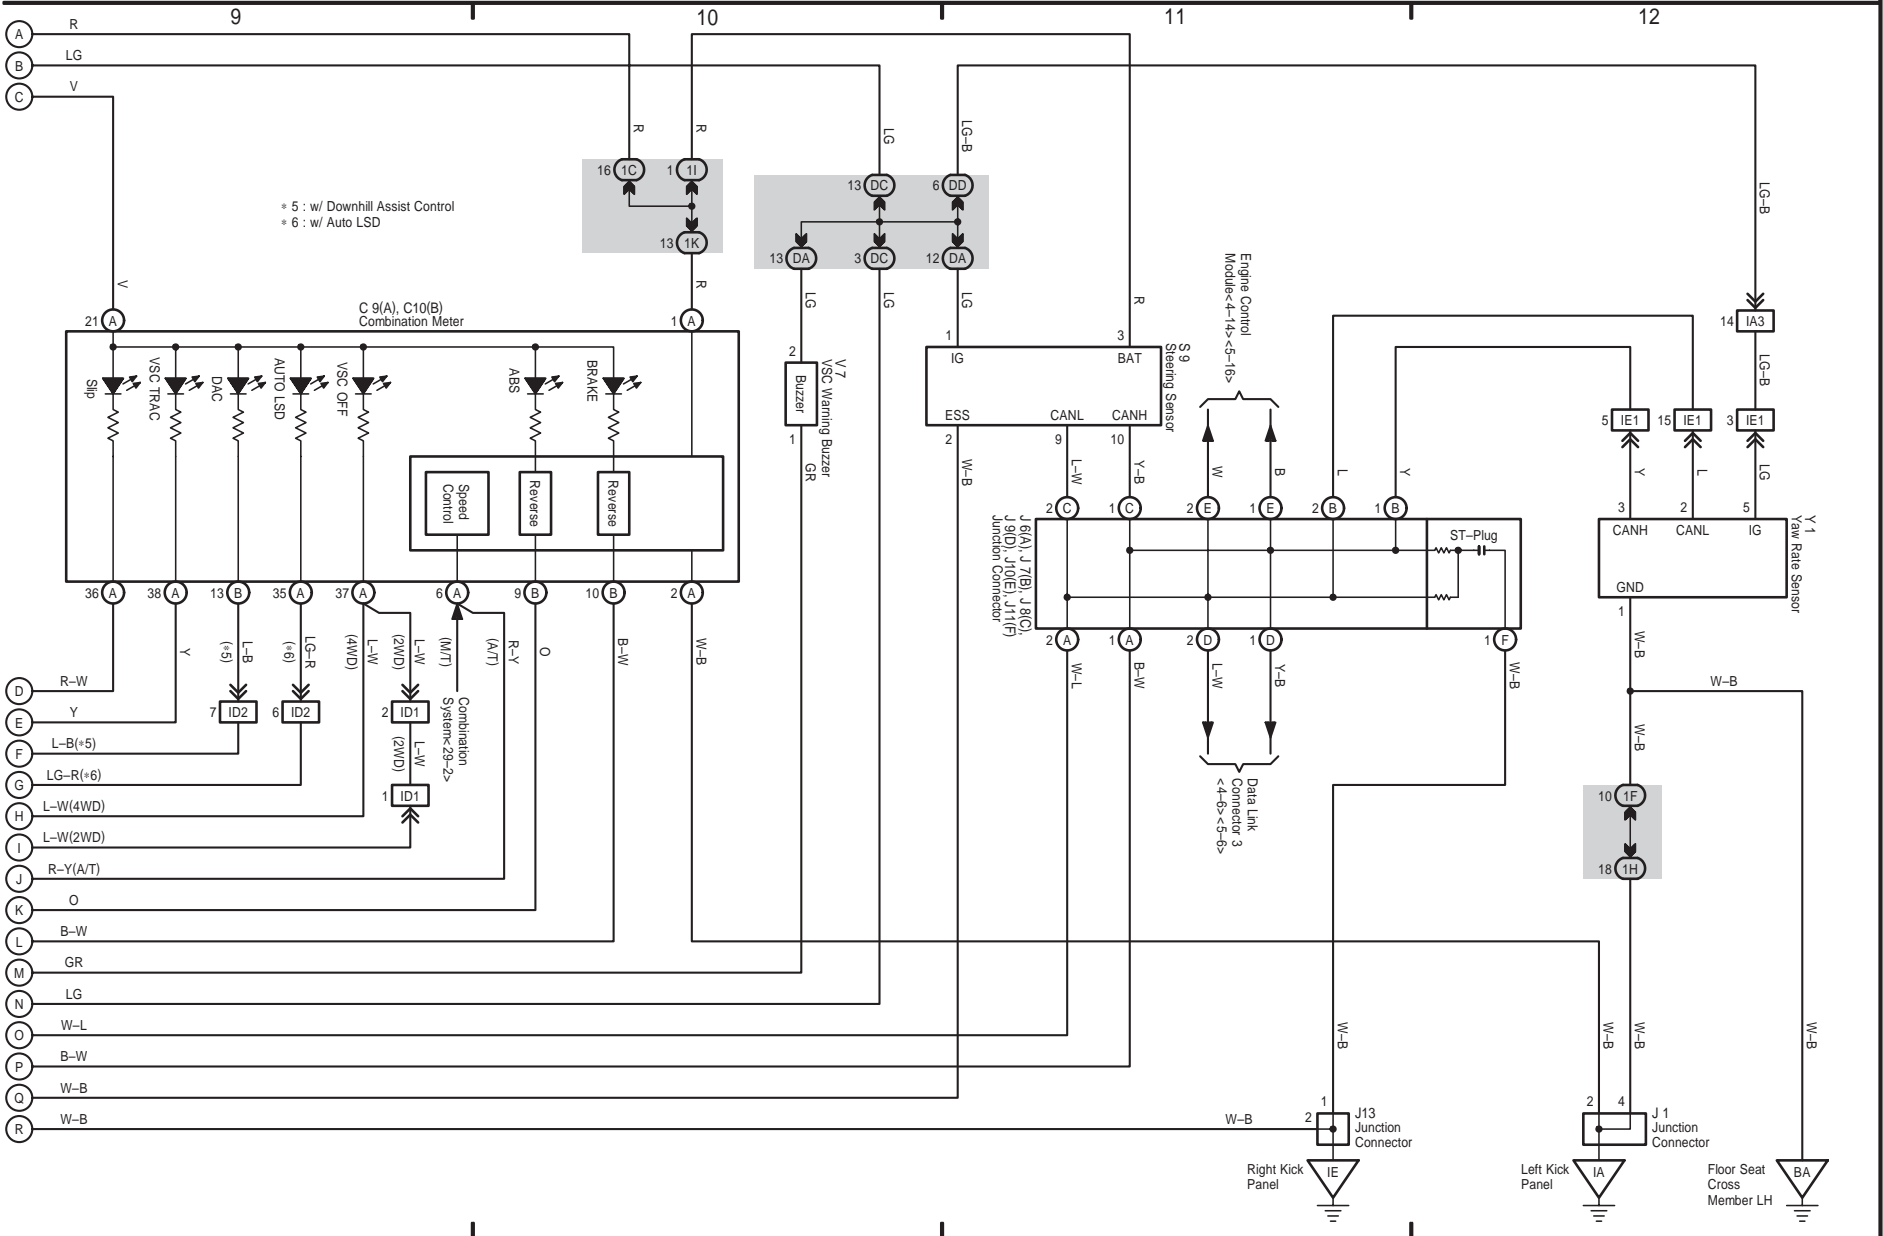

14 TOYOTA TACOMA (Cont' d)

ABS (w/ VSC), TRAC, VSC, Auto LSD, Downhill Assist Control and Hill-Start Assist Control

Multiplex Communication System (CAN)