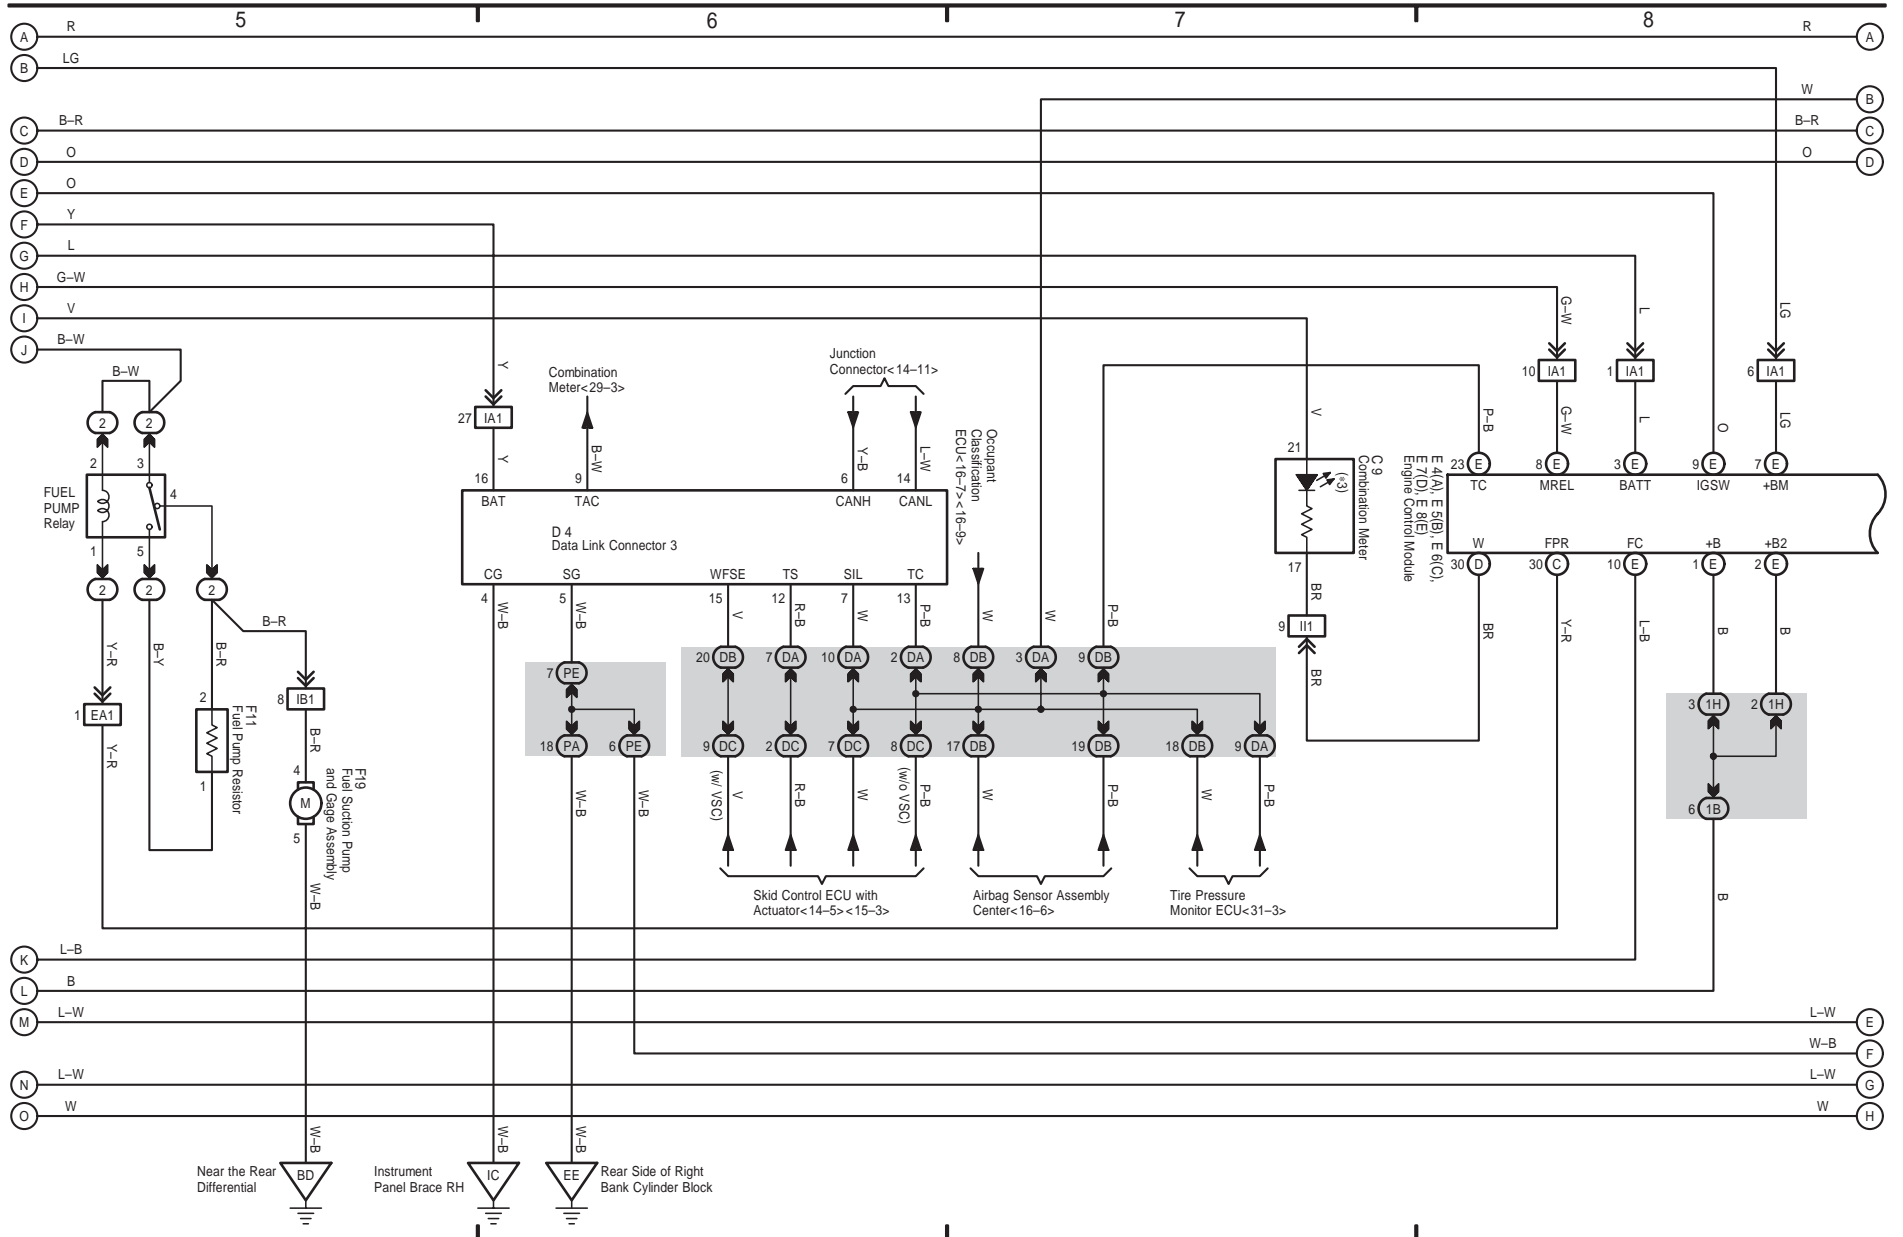

2 TOYOTA TACOMA

3 TOYOTA TACOMA

TOYOTA TACOMA (EM01D0U)

4 TOYOTA TACOMA

(Cont. next page)

Engine Control (1GR-FE)

* 3 : Malfunction Indicator Lamp

TOYOTA TACOMA (EM01D0U)

4 TOYOTA TACOMA (Cont' d)

(Cont. next page)

Engine Control (1GR-FE)

4 TOYOTA TACOMA (Cont' d)

Engine Control (2TR-FE)

* 1 : Malfunction Indicator Lamp

TOYOTA TACOMA (EM01D0U)

Engine Control (2TR-FE)