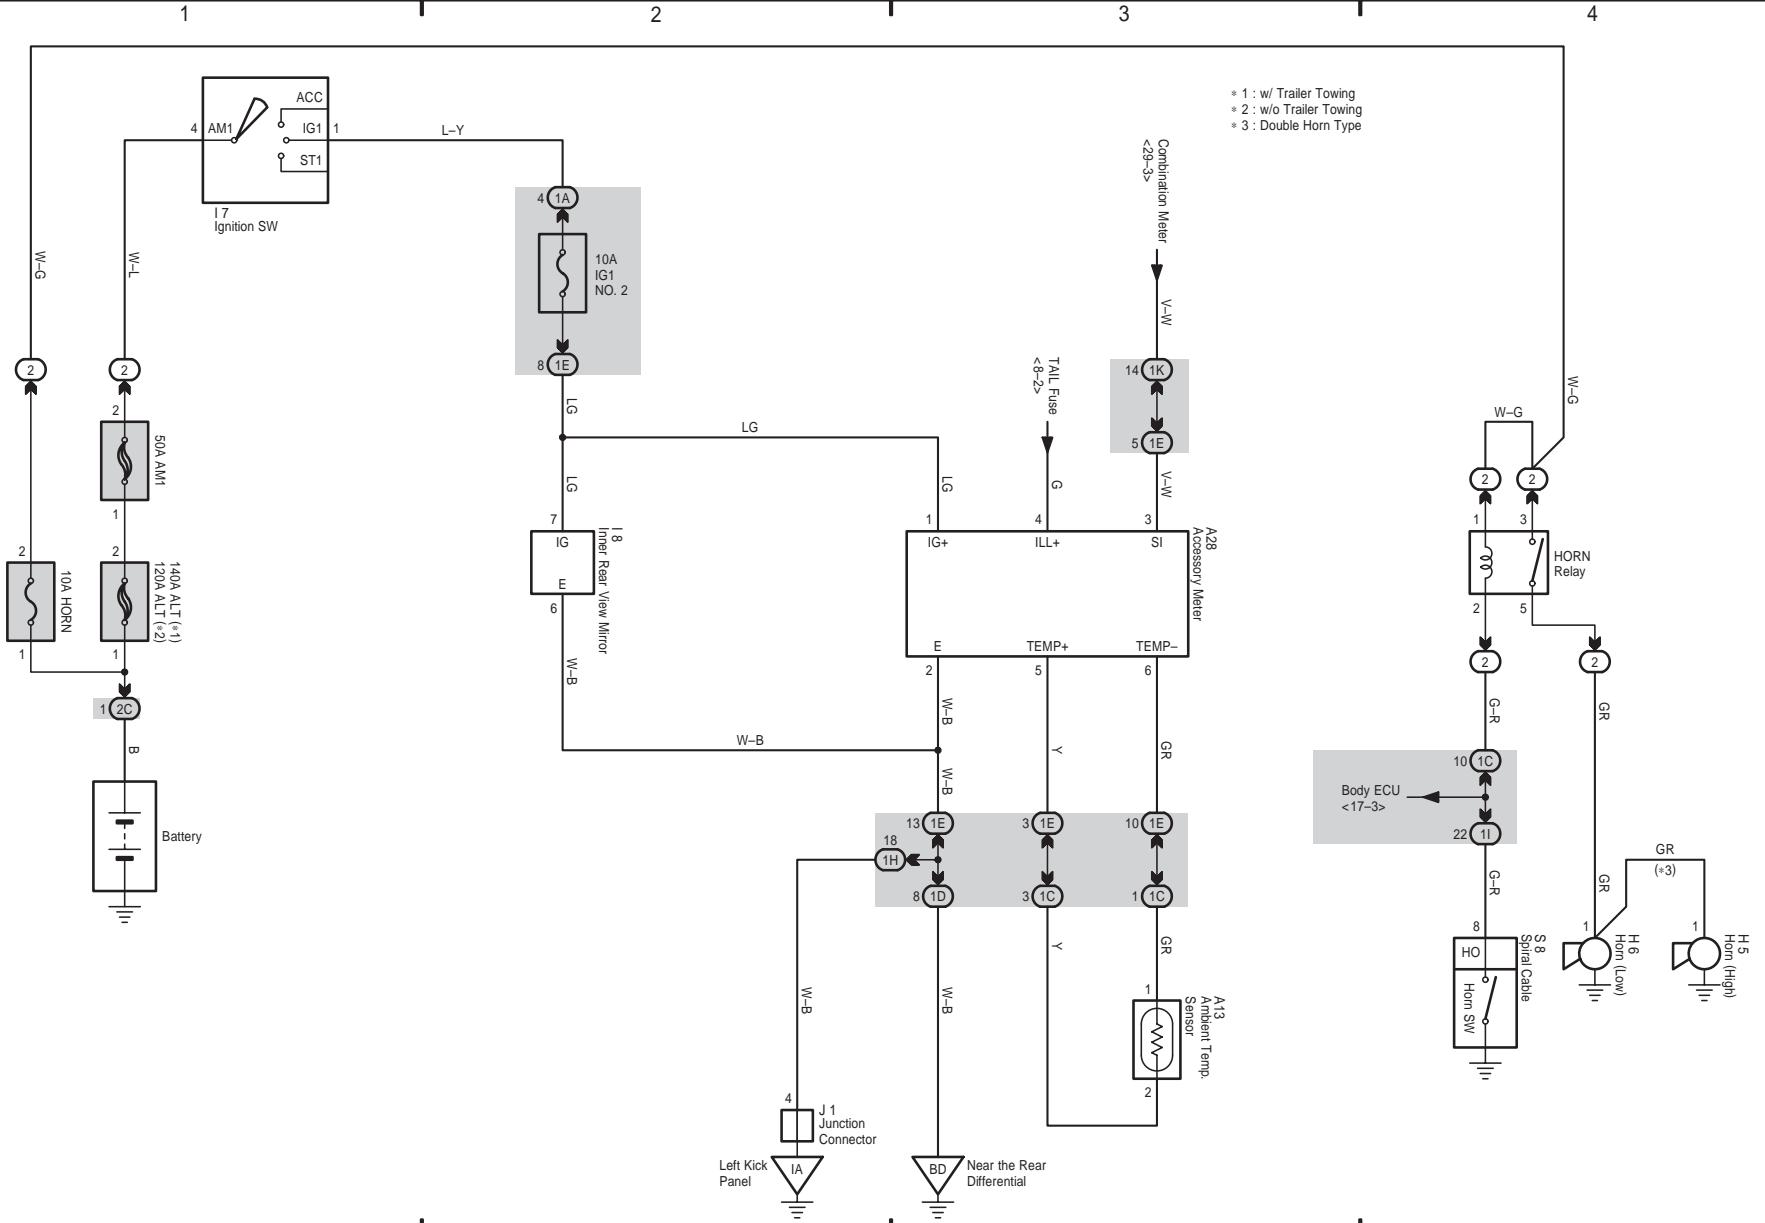

20 TOYOTA TACOMA

M OVERALL ELECTRICAL WIRING DIAGRAM

21 TOYOTA TACOMA

TOYOTA TACOMA (EM01D0U)

- * 1 : w/ Trailer Towing
- * 2 : w/o Trailer Towing
- * 3 : w/ INT Time SW
- * 4 : w/o INT Time SW

22 TOYOTA TACOMA

M OVERALL ELECTRICAL WIRING DIAGRAM

23 TOYOTA TACOMA

Power Source

Automatic Glare-Resistant
EC Mirror

Accessory Meter

Horn

- * 1 : w/ Trailer Towing
- * 2 : w/o Trailer Towing
- * 3 : Double Horn Type

TOYOTA TACOMA (EM01D0U)

M OVERALL ELECTRICAL WIRING DIAGRAM

24 TOYOTA TACOMA

362

TOYOTA TACOMA (EM01D0U)

25 TOYOTA TACOMA

TOYOTA TACOMA (EM01D0U)

27 TOYOTA TACOMA

TOYOTA TACOMA (EM01D0U)