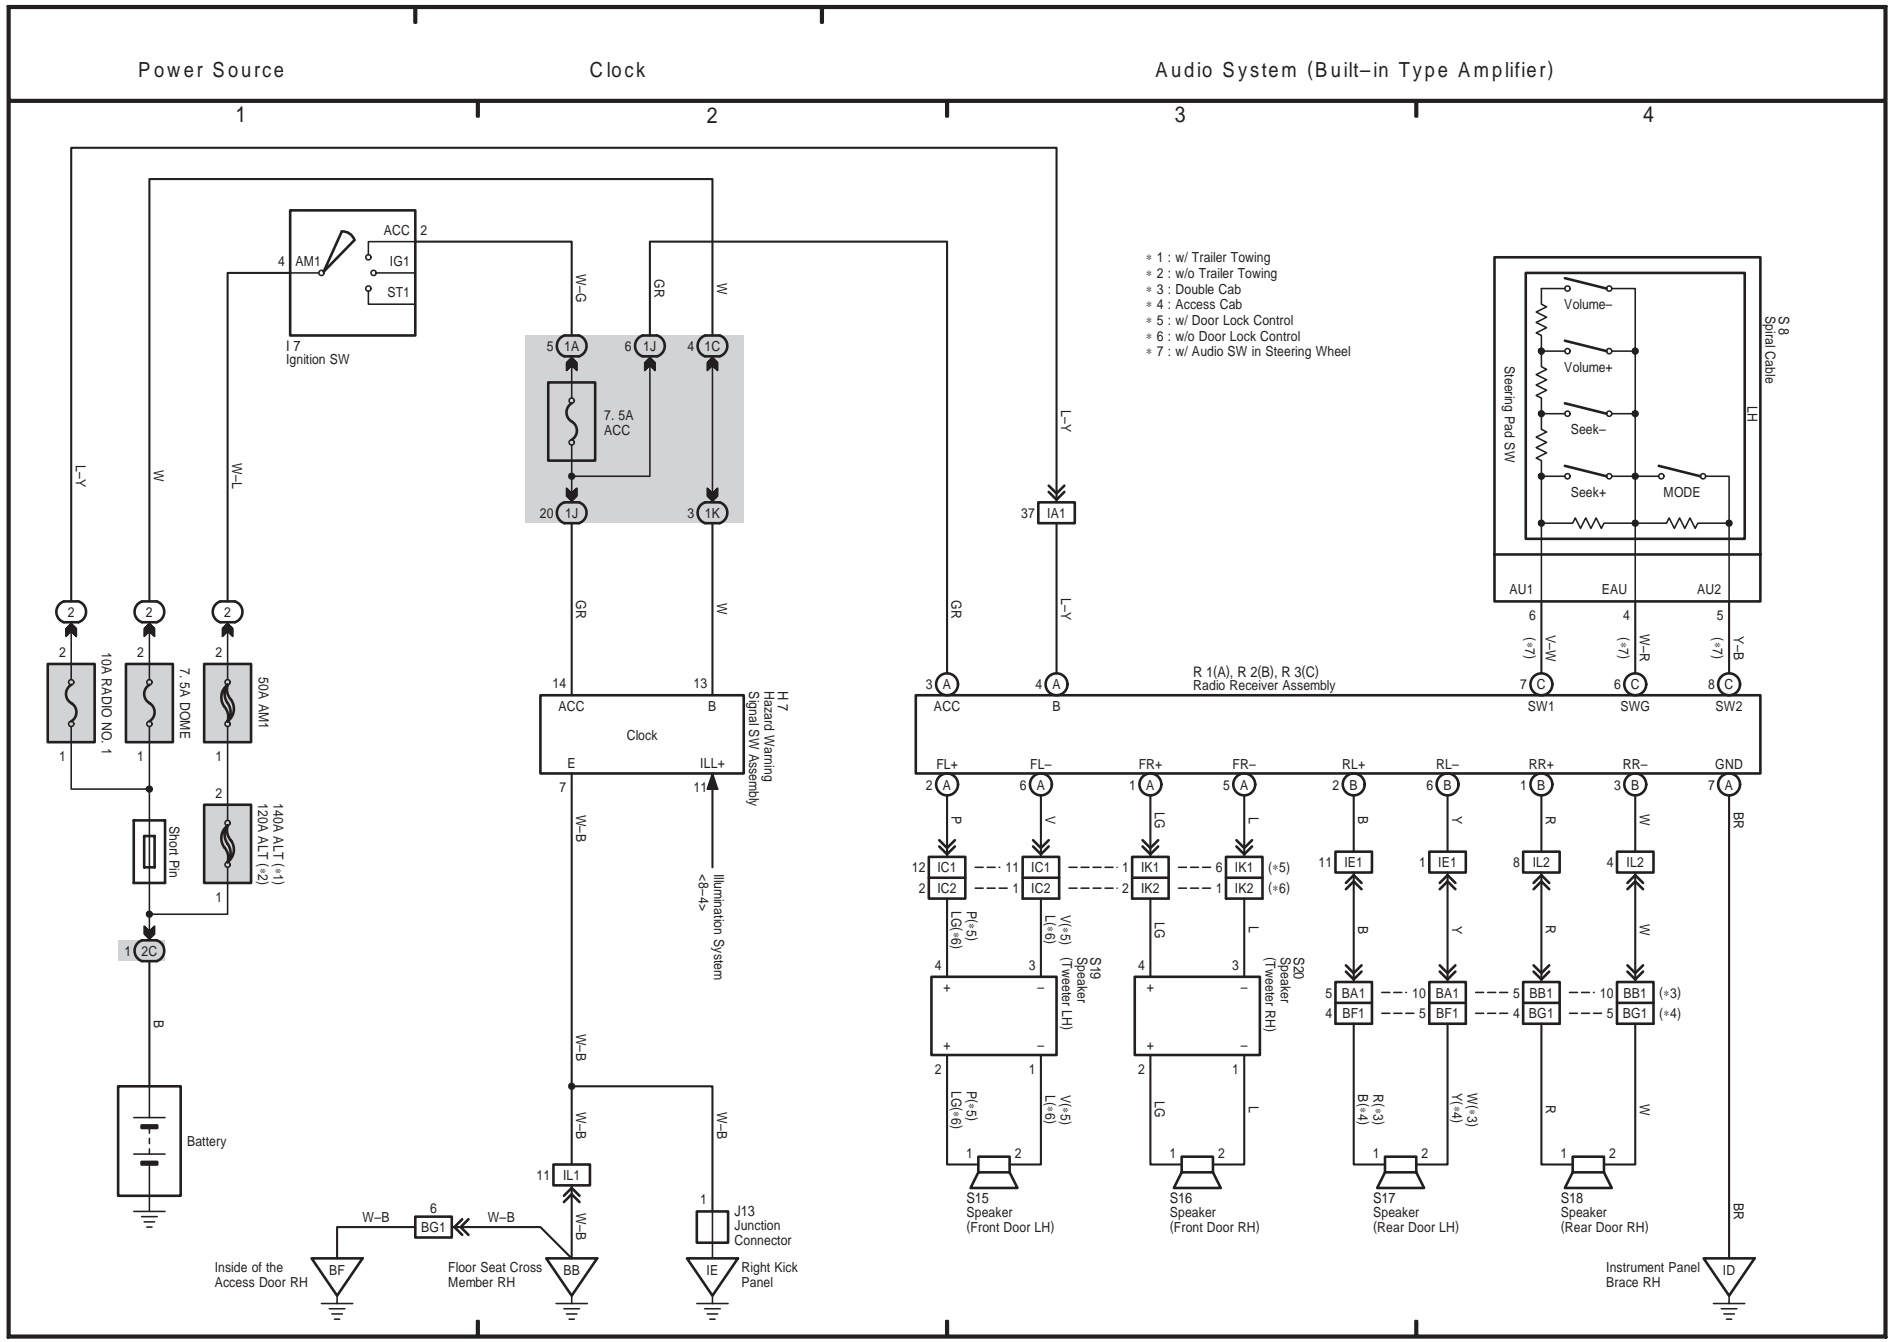

M OVERALL ELECTRICAL WIRING DIAGRAM

23 TOYOTA TACOMA

Power Source

Automatic Glare-Resistant
EC Mirror

Accessory Meter

Horn

- * 1 : w/ Trailer Towing
- * 2 : w/o Trailer Towing
- * 3 : Double Horn Type

TOYOTA TACOMA (EM01D0U)

M OVERALL ELECTRICAL WIRING DIAGRAM

24 TOYOTA TACOMA

362

TOYOTA TACOMA (EM01D0U)

25 TOYOTA TACOMA

TOYOTA TACOMA (EM01D0U)

27 TOYOTA TACOMA

TOYOTA TACOMA (EM01D0U)