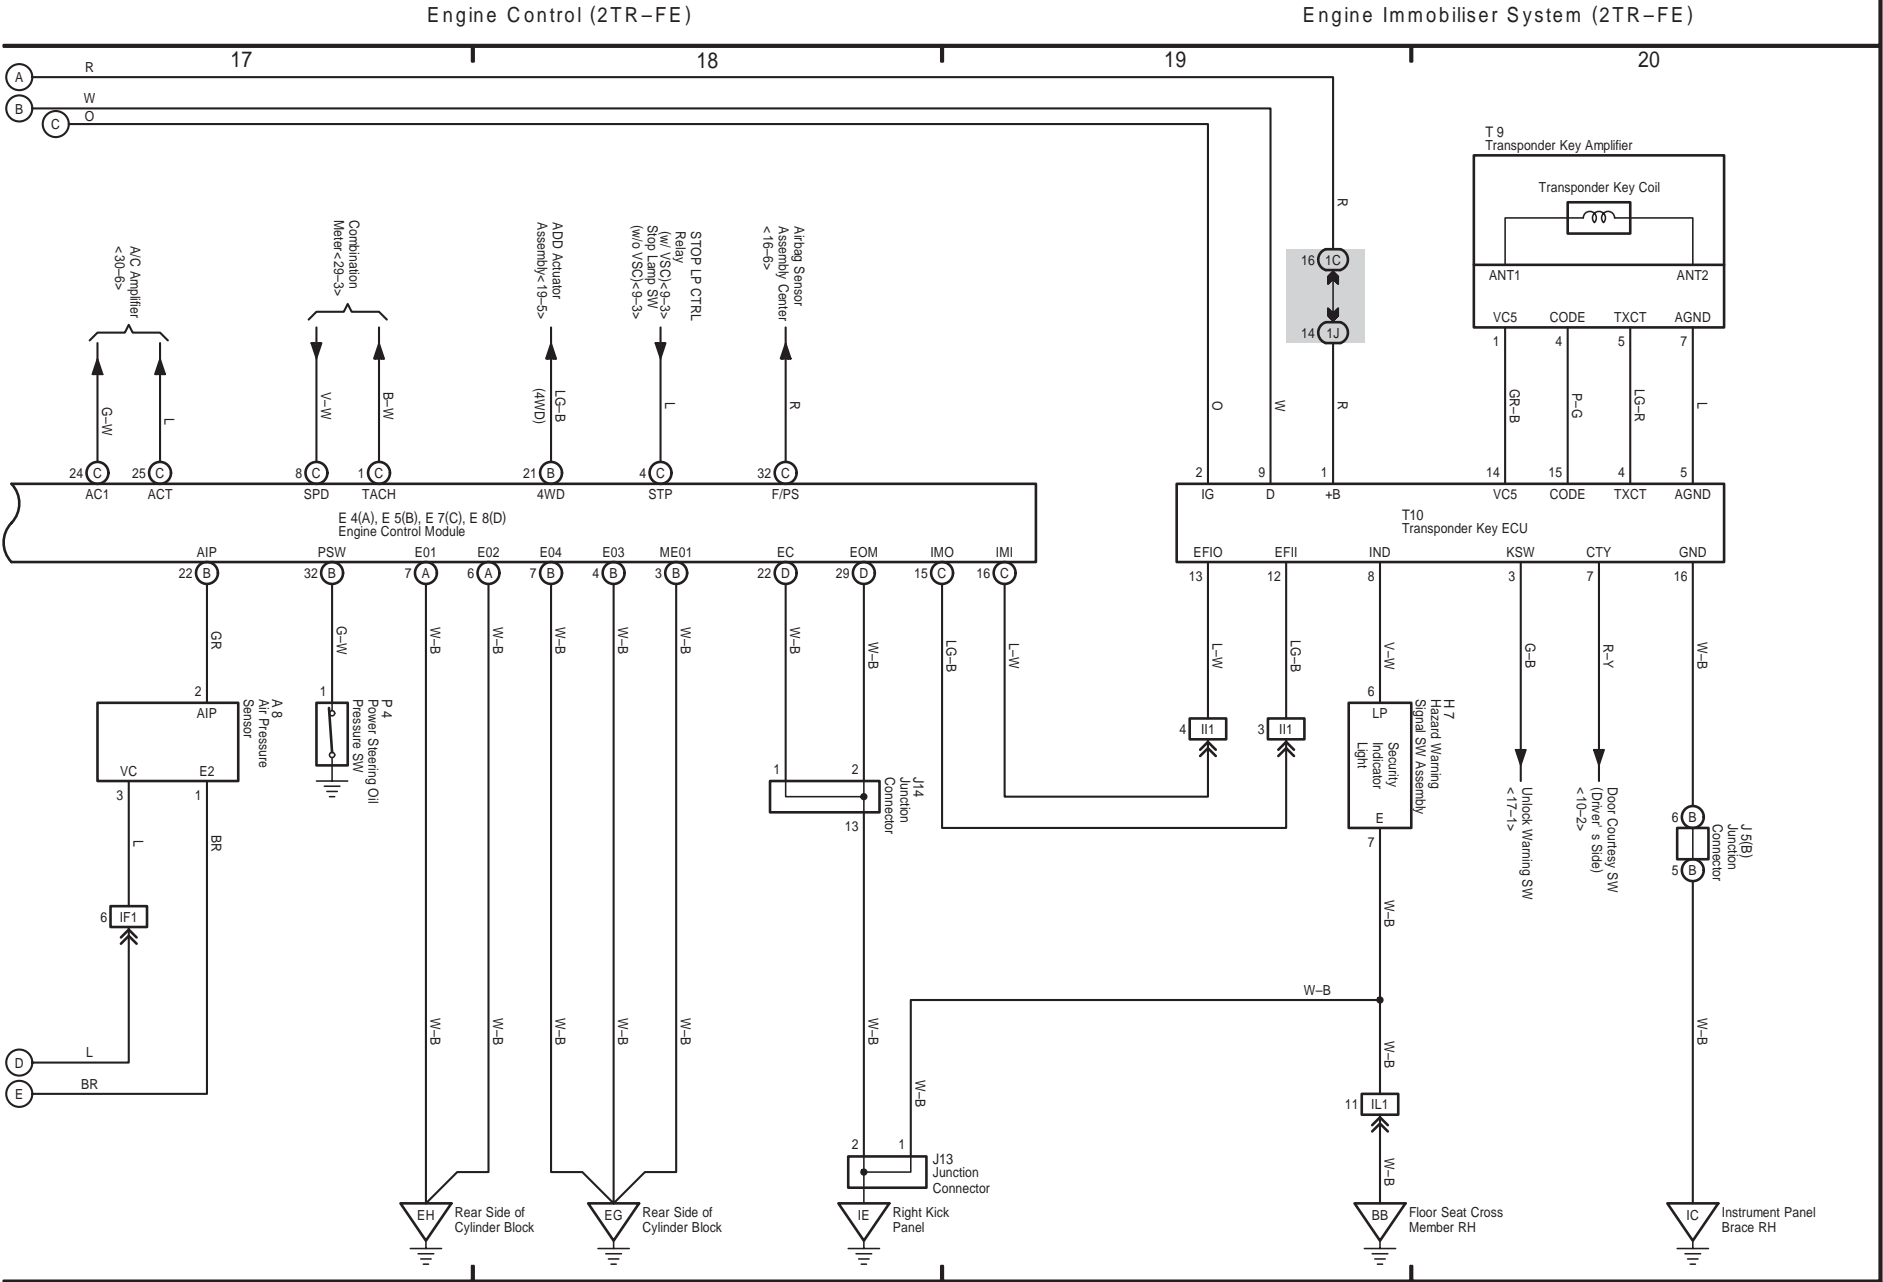

5 TOYOTA TACOMA (Cont' d)