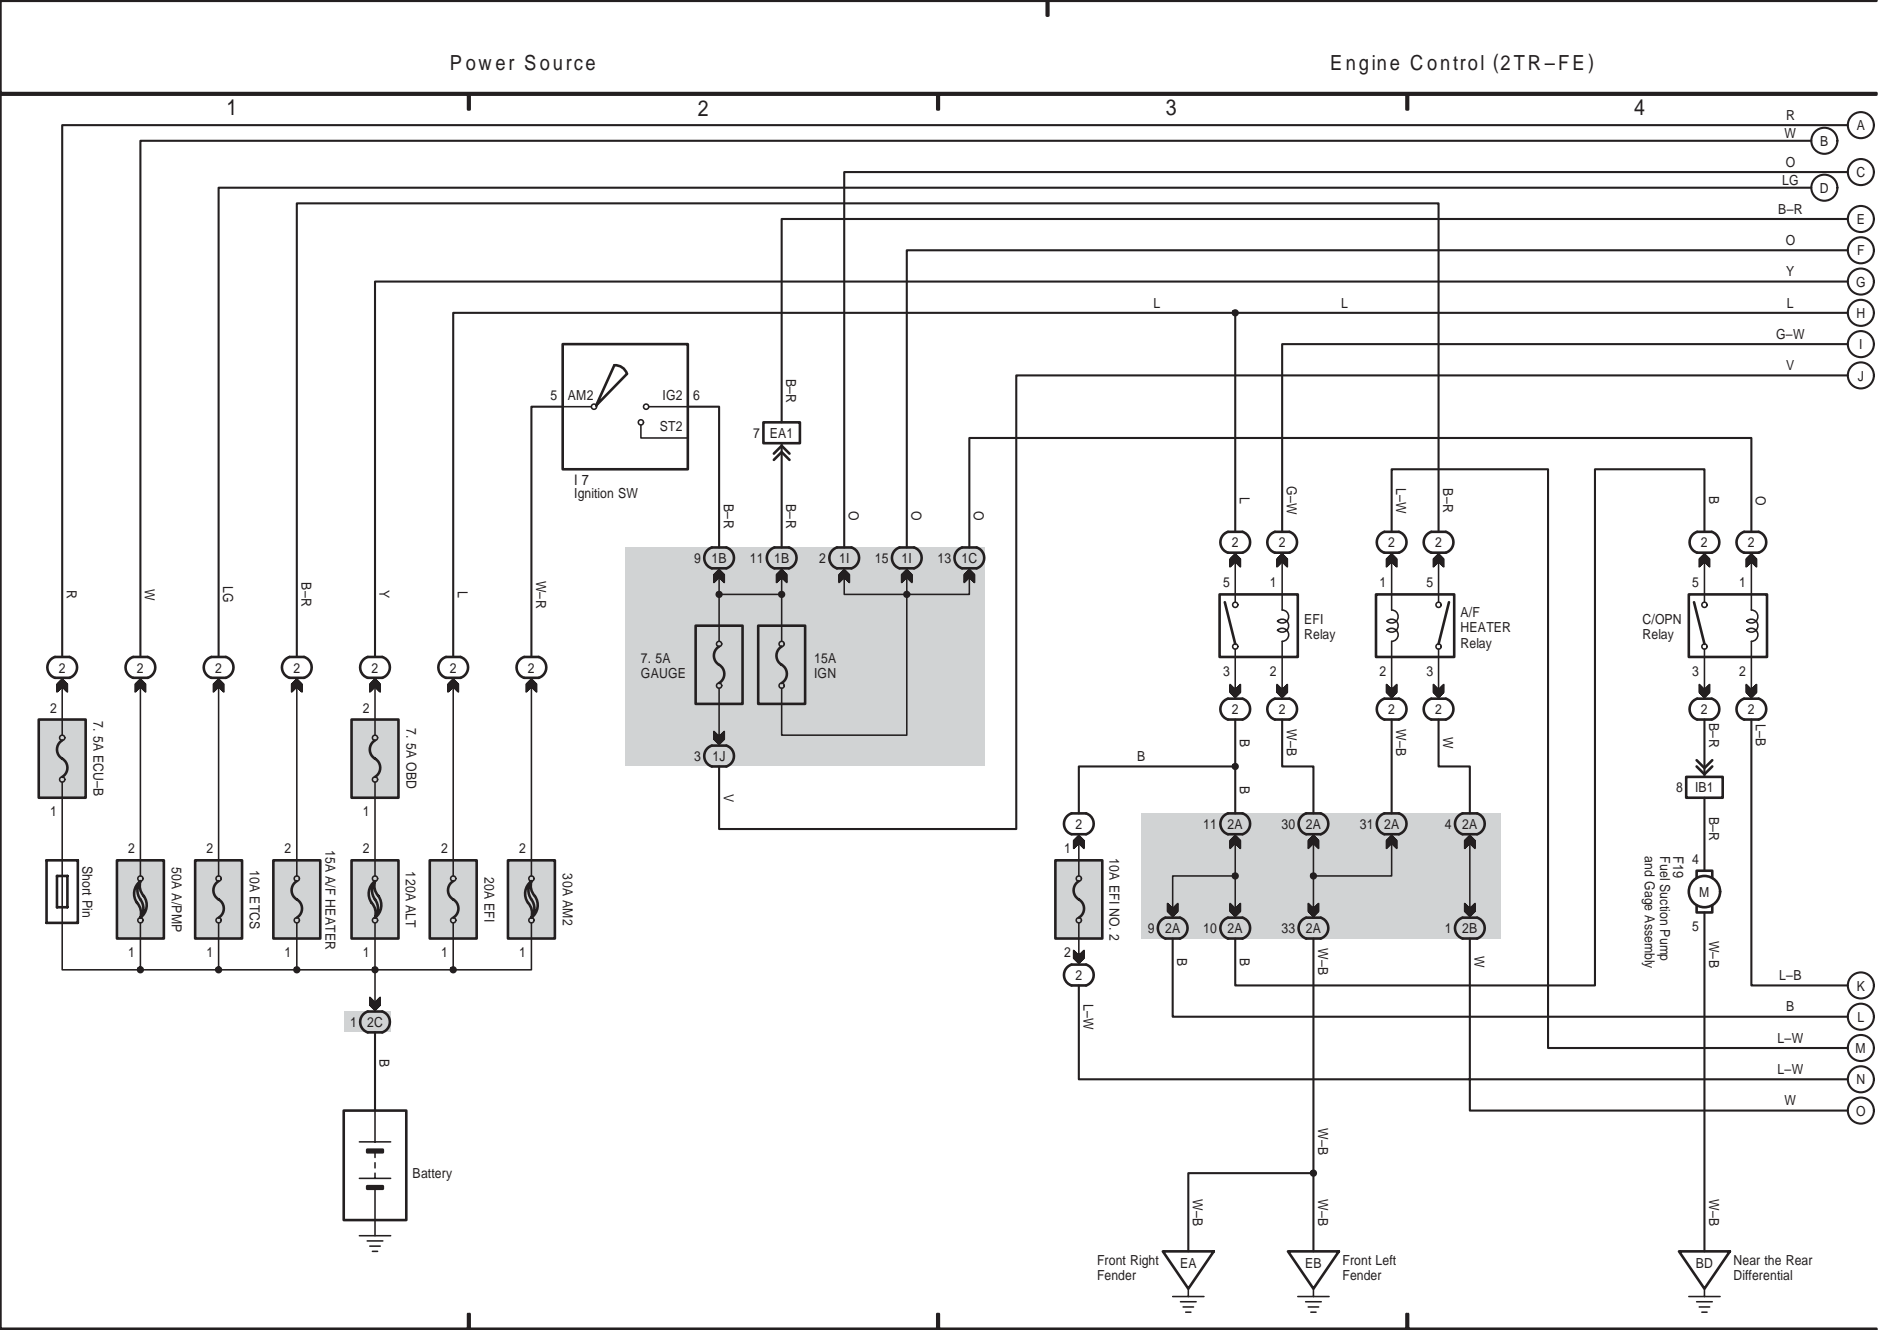

4 TOYOTA TACOMA (Cont' d)

(Cont. next page)

Engine Control (1GR-FE)

4 TOYOTA TACOMA (Cont' d)

Engine Control (2TR-FE)

* 1 : Malfunction Indicator Lamp

TOYOTA TACOMA (EM01D0U)

Engine Control (2TR-FE)