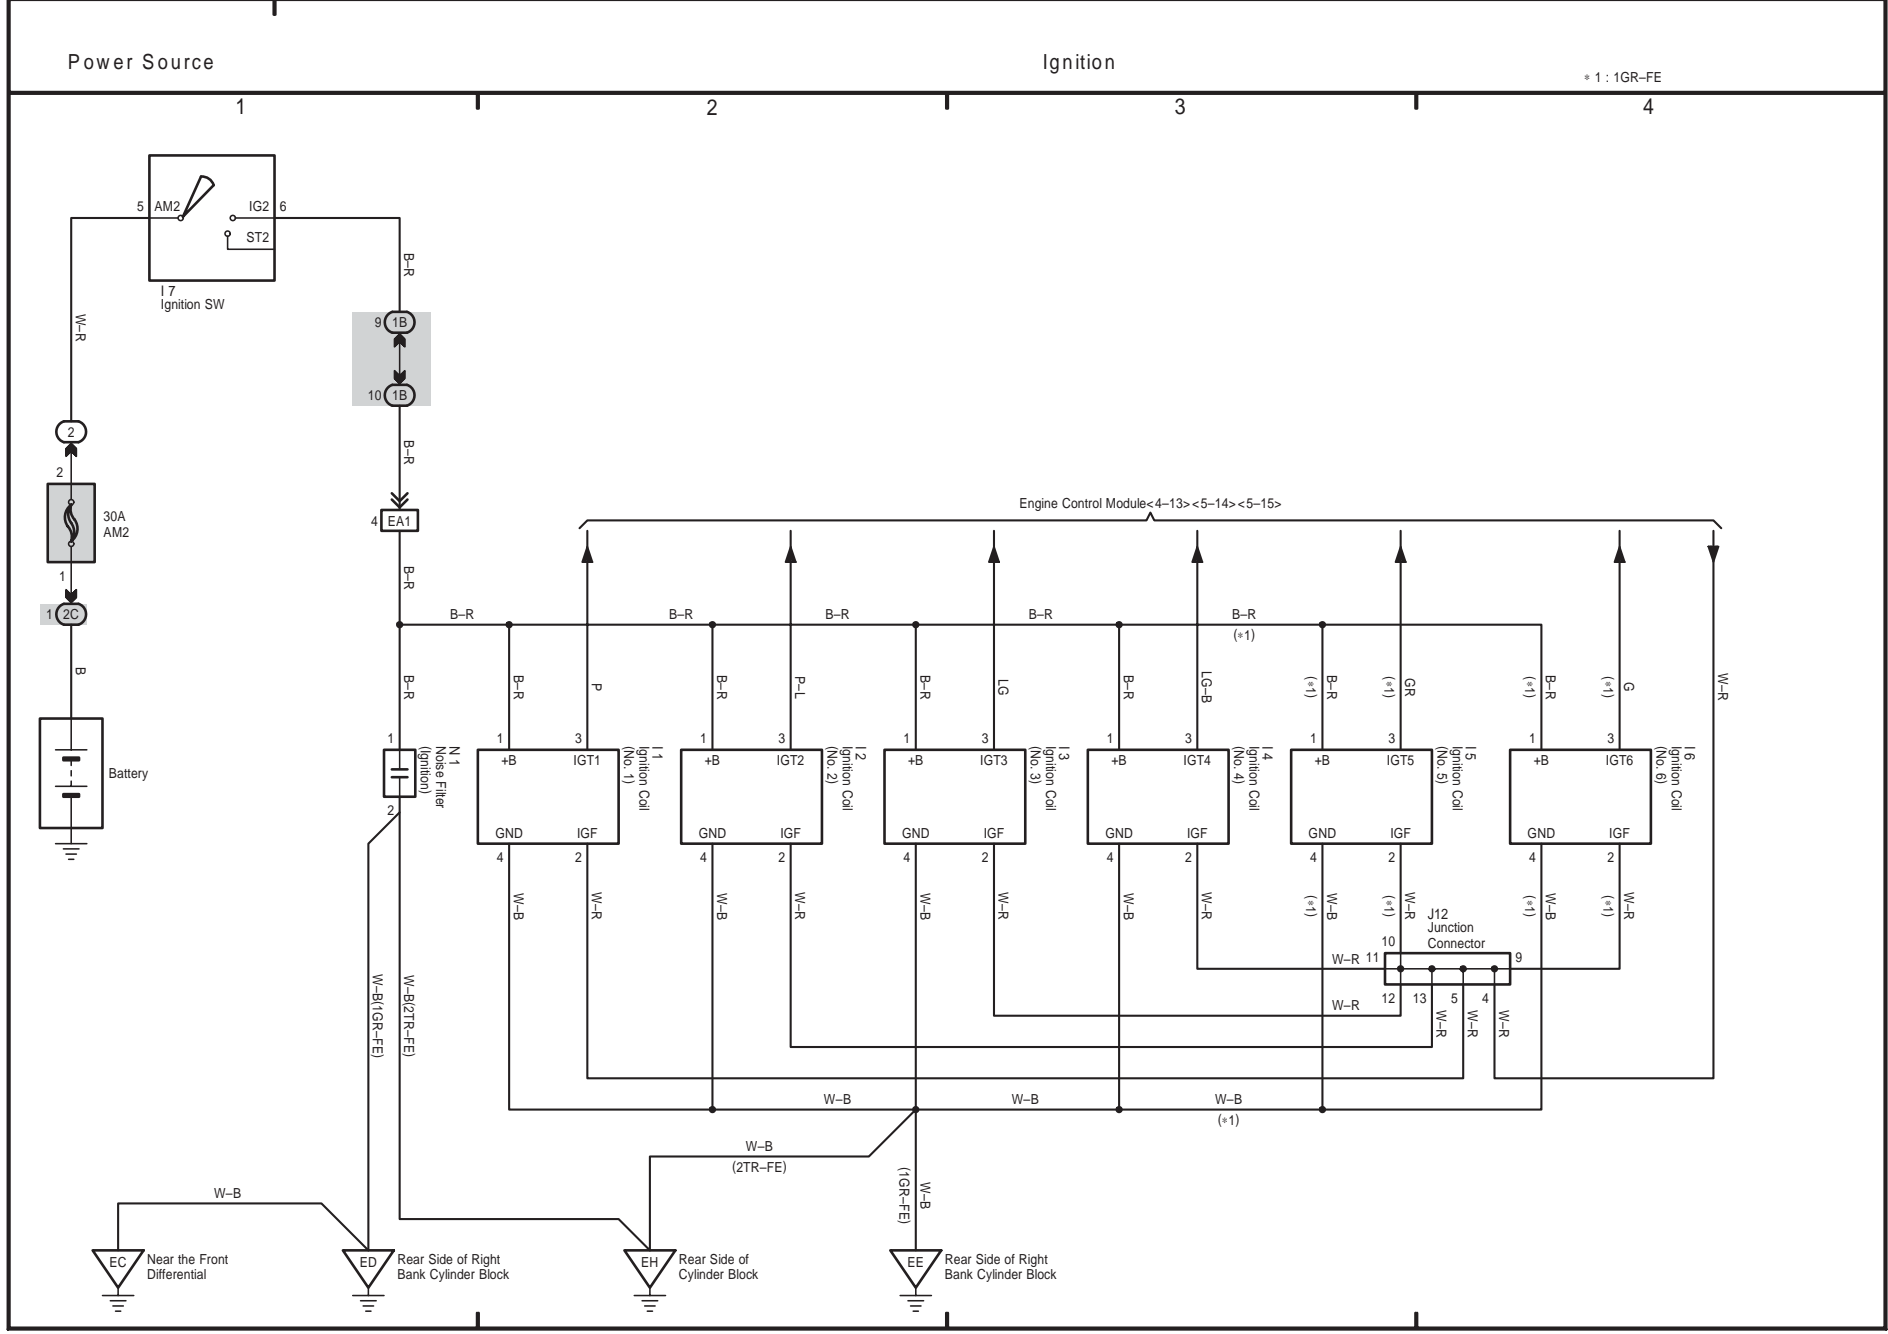

2 TOYOTA TACOMA

3 TOYOTA TACOMA

TOYOTA TACOMA (EM01D0U)

4 TOYOTA TACOMA

(Cont. next page)

Engine Control (1GR-FE)

* 3 : Malfunction Indicator Lamp

TOYOTA TACOMA (EM01D0U)

4 TOYOTA TACOMA (Cont' d)

(Cont. next page)

Engine Control (1GR-FE)

4 TOYOTA TACOMA (Cont' d)

Engine Control (2TR-FE)

* 1 : Malfunction Indicator Lamp

TOYOTA TACOMA (EM01D0U)

Engine Control (2TR-FE)