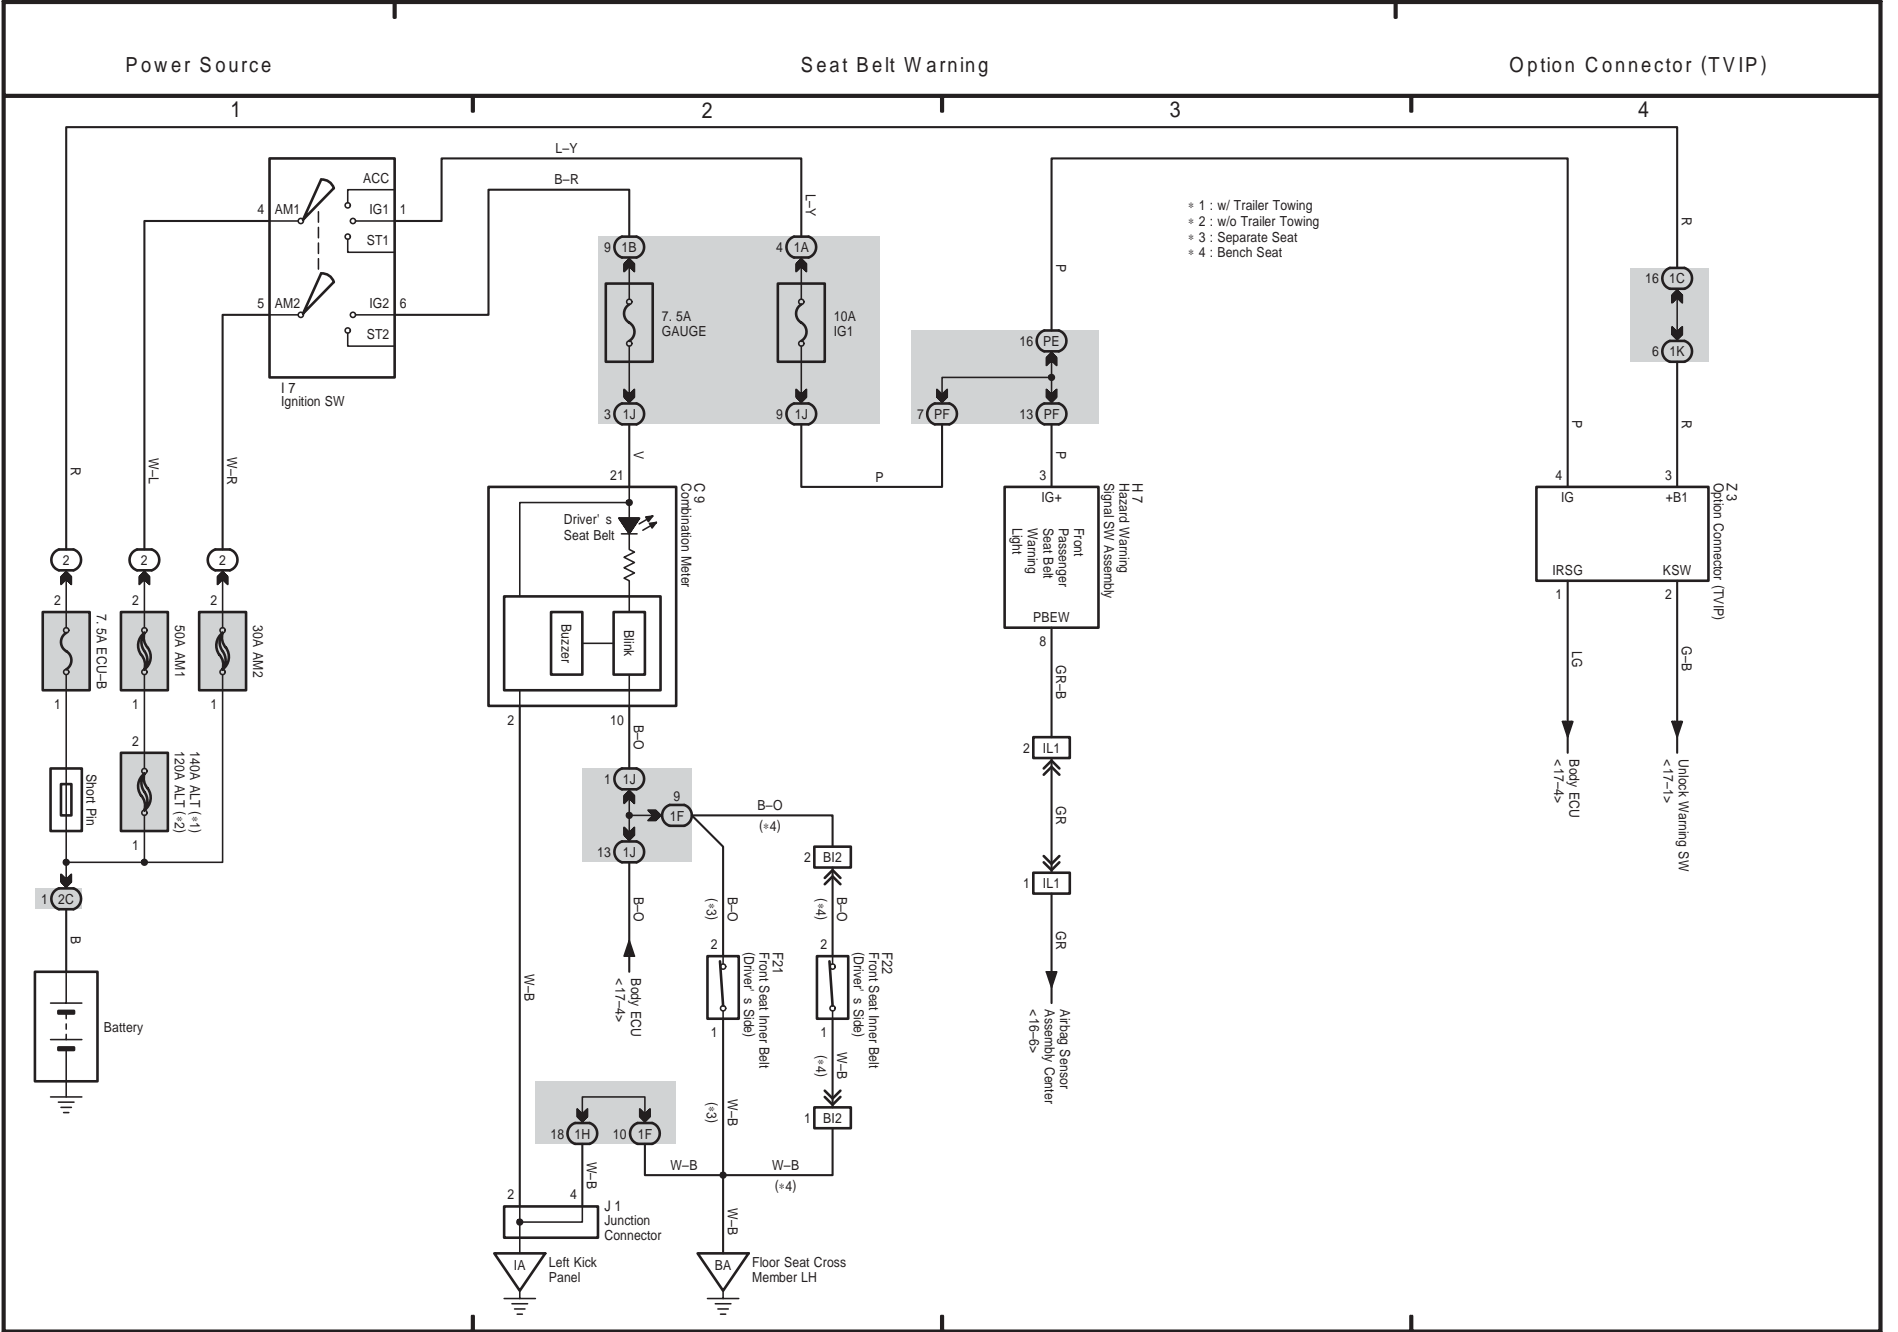

M OVERALL ELECTRICAL WIRING DIAGRAM

24 TOYOTA TACOMA

362

TOYOTA TACOMA (EM01D0U)