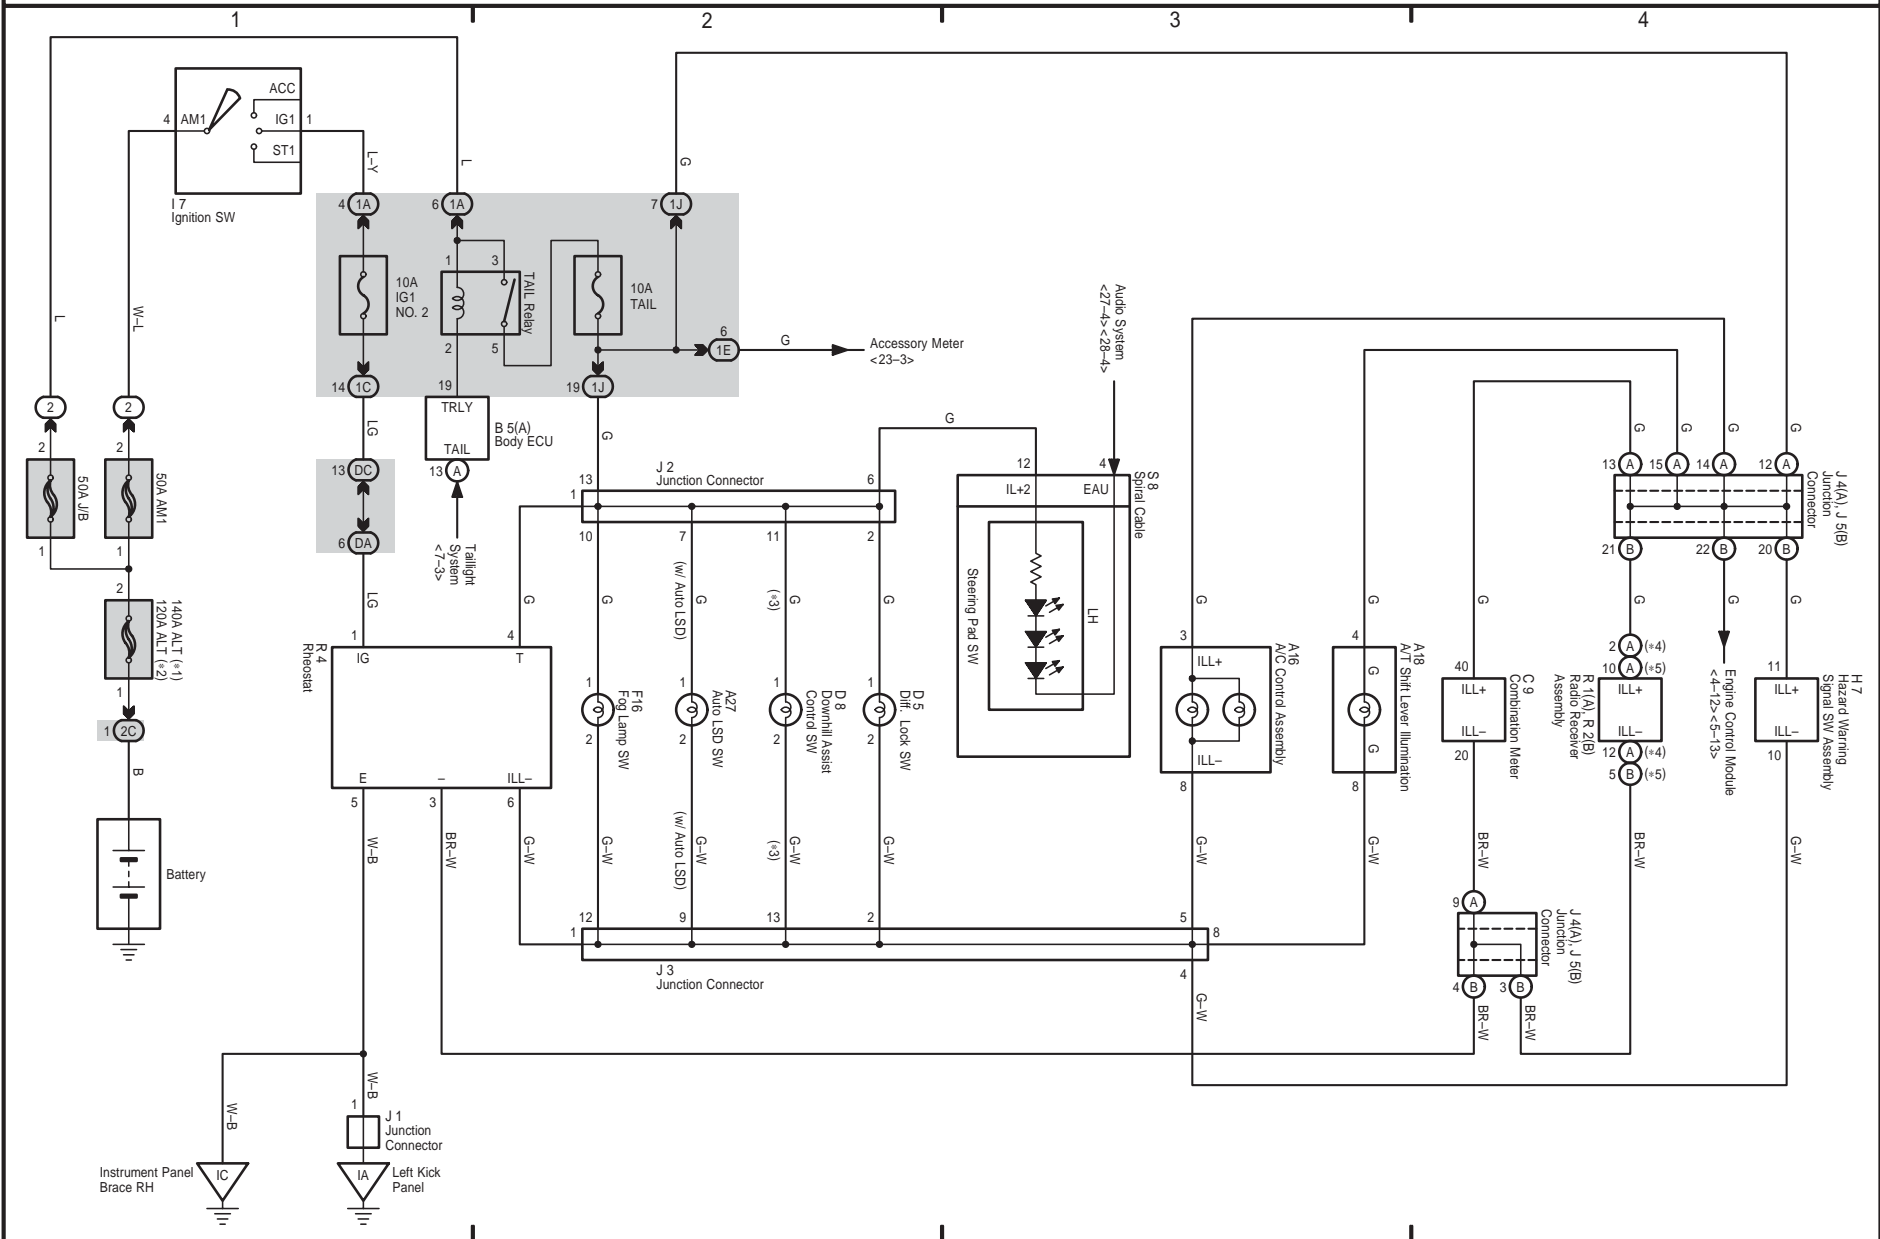

8 TOYOTA TACOMA

Power Source

Illumination

* 1 : w/ Trailer Towing
* 2 : w/o Trailer Towing