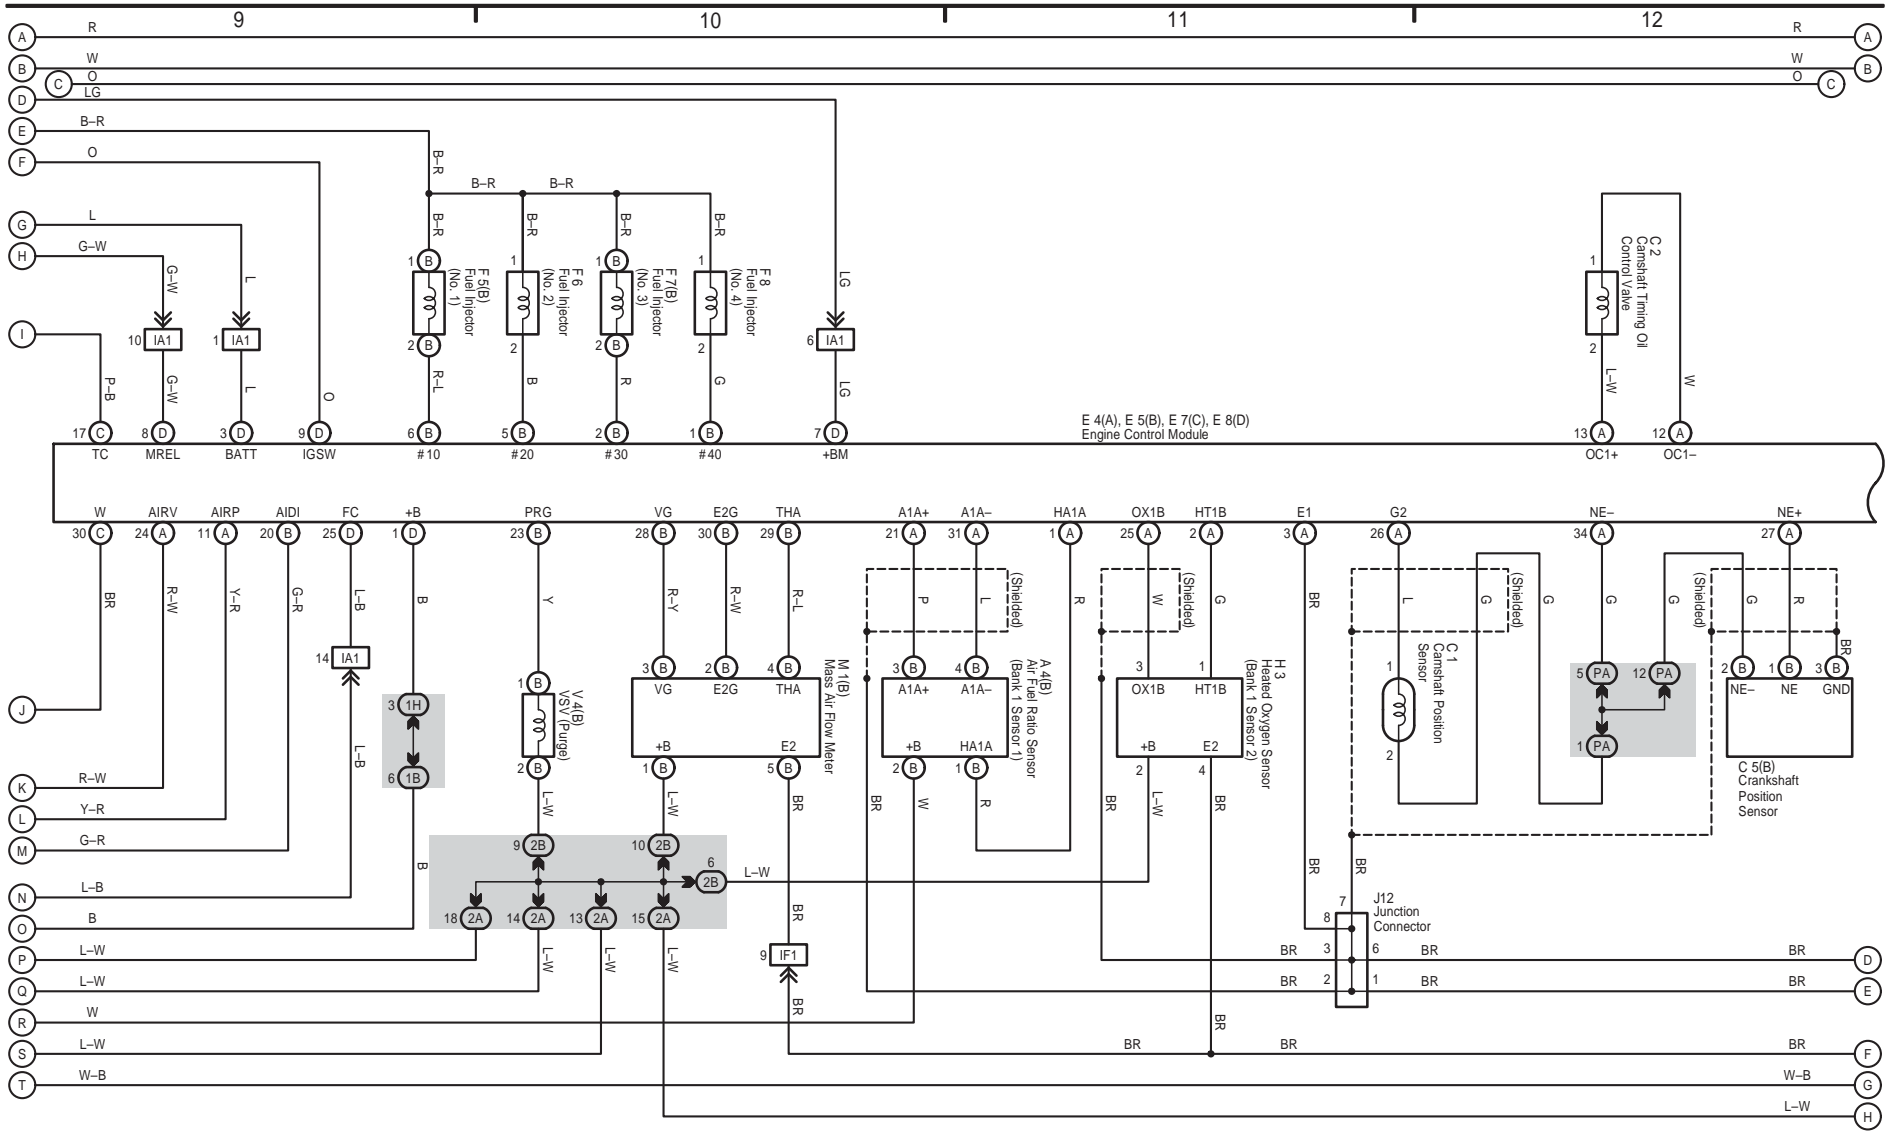

2 TOYOTA TACOMA

3 TOYOTA TACOMA

TOYOTA TACOMA (EM01D0U)

4 TOYOTA TACOMA

(Cont. next page)

Engine Control (1GR-FE)

* 3 : Malfunction Indicator Lamp

TOYOTA TACOMA (EM01D0U)

4 TOYOTA TACOMA (Cont' d)

(Cont. next page)

Engine Control (1GR-FE)

4 TOYOTA TACOMA (Cont' d)

Engine Control (2TR-FE)

* 1 : Malfunction Indicator Lamp

TOYOTA TACOMA (EM01D0U)

Engine Control (2TR-FE)