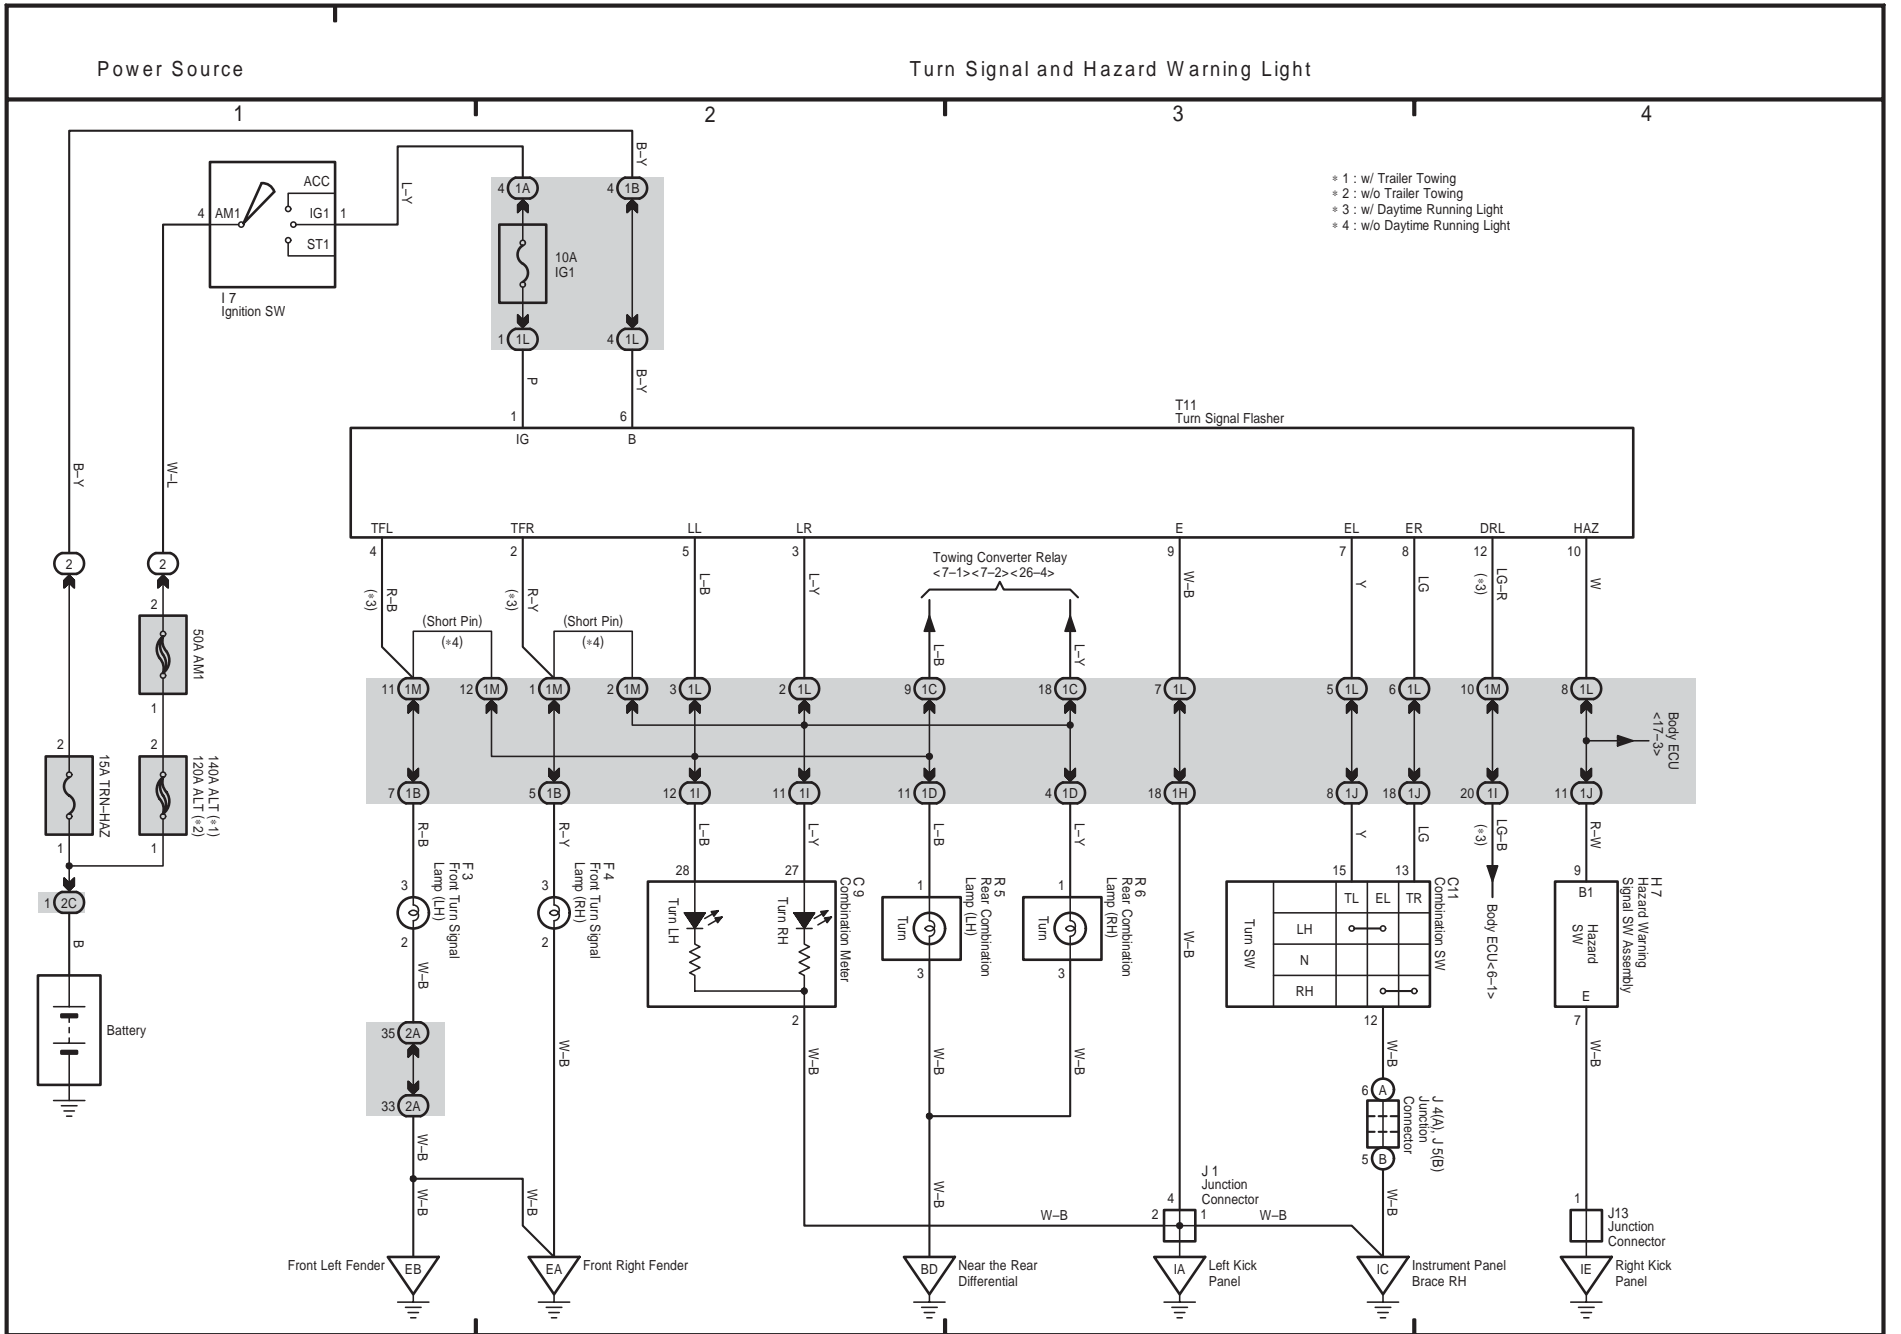

TOYOTA TACOMA (EM01D0U)

10 TOYOTA TACOMA

TOYOTA TACOMA (EM01D0U)

11 TOYOTA TACOMA

TOYOTA TACOMA (EM01D0U)

TOYOTA TACOMA (EM01D0U)

OVERALL ELECTRICAL WIRING DIAGRAM

Electronically Controlled Transmission and A/T Indicator (1GR-FE)