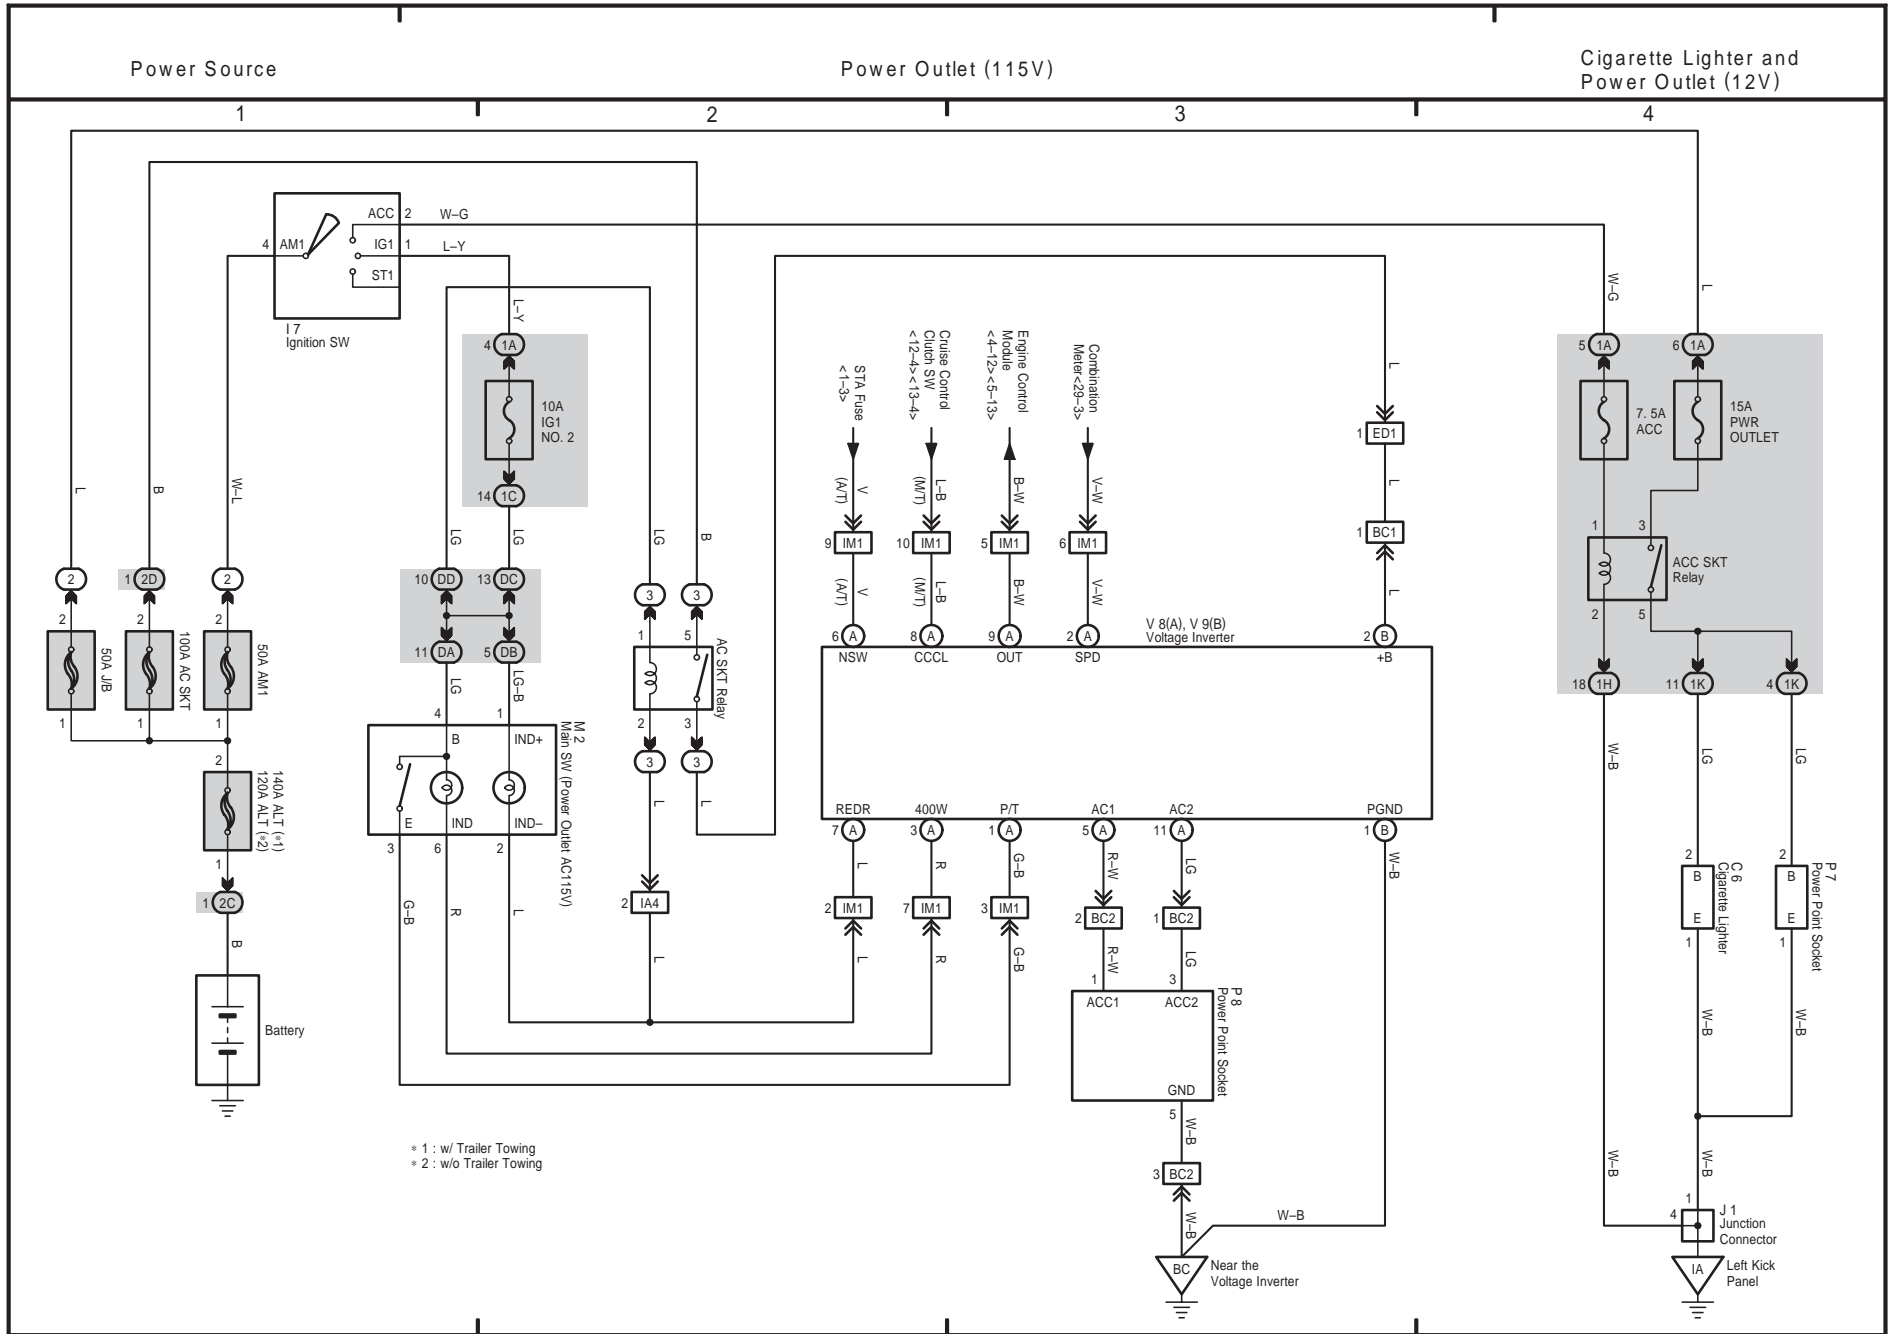

M OVERALL ELECTRICAL WIRING DIAGRAM

23 TOYOTA TACOMA

Power Source

Automatic Glare-Resistant
EC Mirror

Accessory Meter

Horn

- * 1 : w/ Trailer Towing
- * 2 : w/o Trailer Towing
- * 3 : Double Horn Type

TOYOTA TACOMA (EM01D0U)

M OVERALL ELECTRICAL WIRING DIAGRAM

24 TOYOTA TACOMA

362

TOYOTA TACOMA (EM01D0U)

25 TOYOTA TACOMA

TOYOTA TACOMA (EM01D0U)

27 TOYOTA TACOMA

TOYOTA TACOMA (EM01D0U)

- * 4 : 1GR-FE AT
- * 5 : 2TR-FE AT
- * 6 : USA
- * 7 : Canada

Combination Meter

M OVERALL ELECTRICAL WIRING DIAGRAM

Air Conditioning

TOYOTA TACOMA (EM01D0U)

31 TOYOTA TACOMA

M OVERALL ELECTRICAL WIRING DIAGRAM