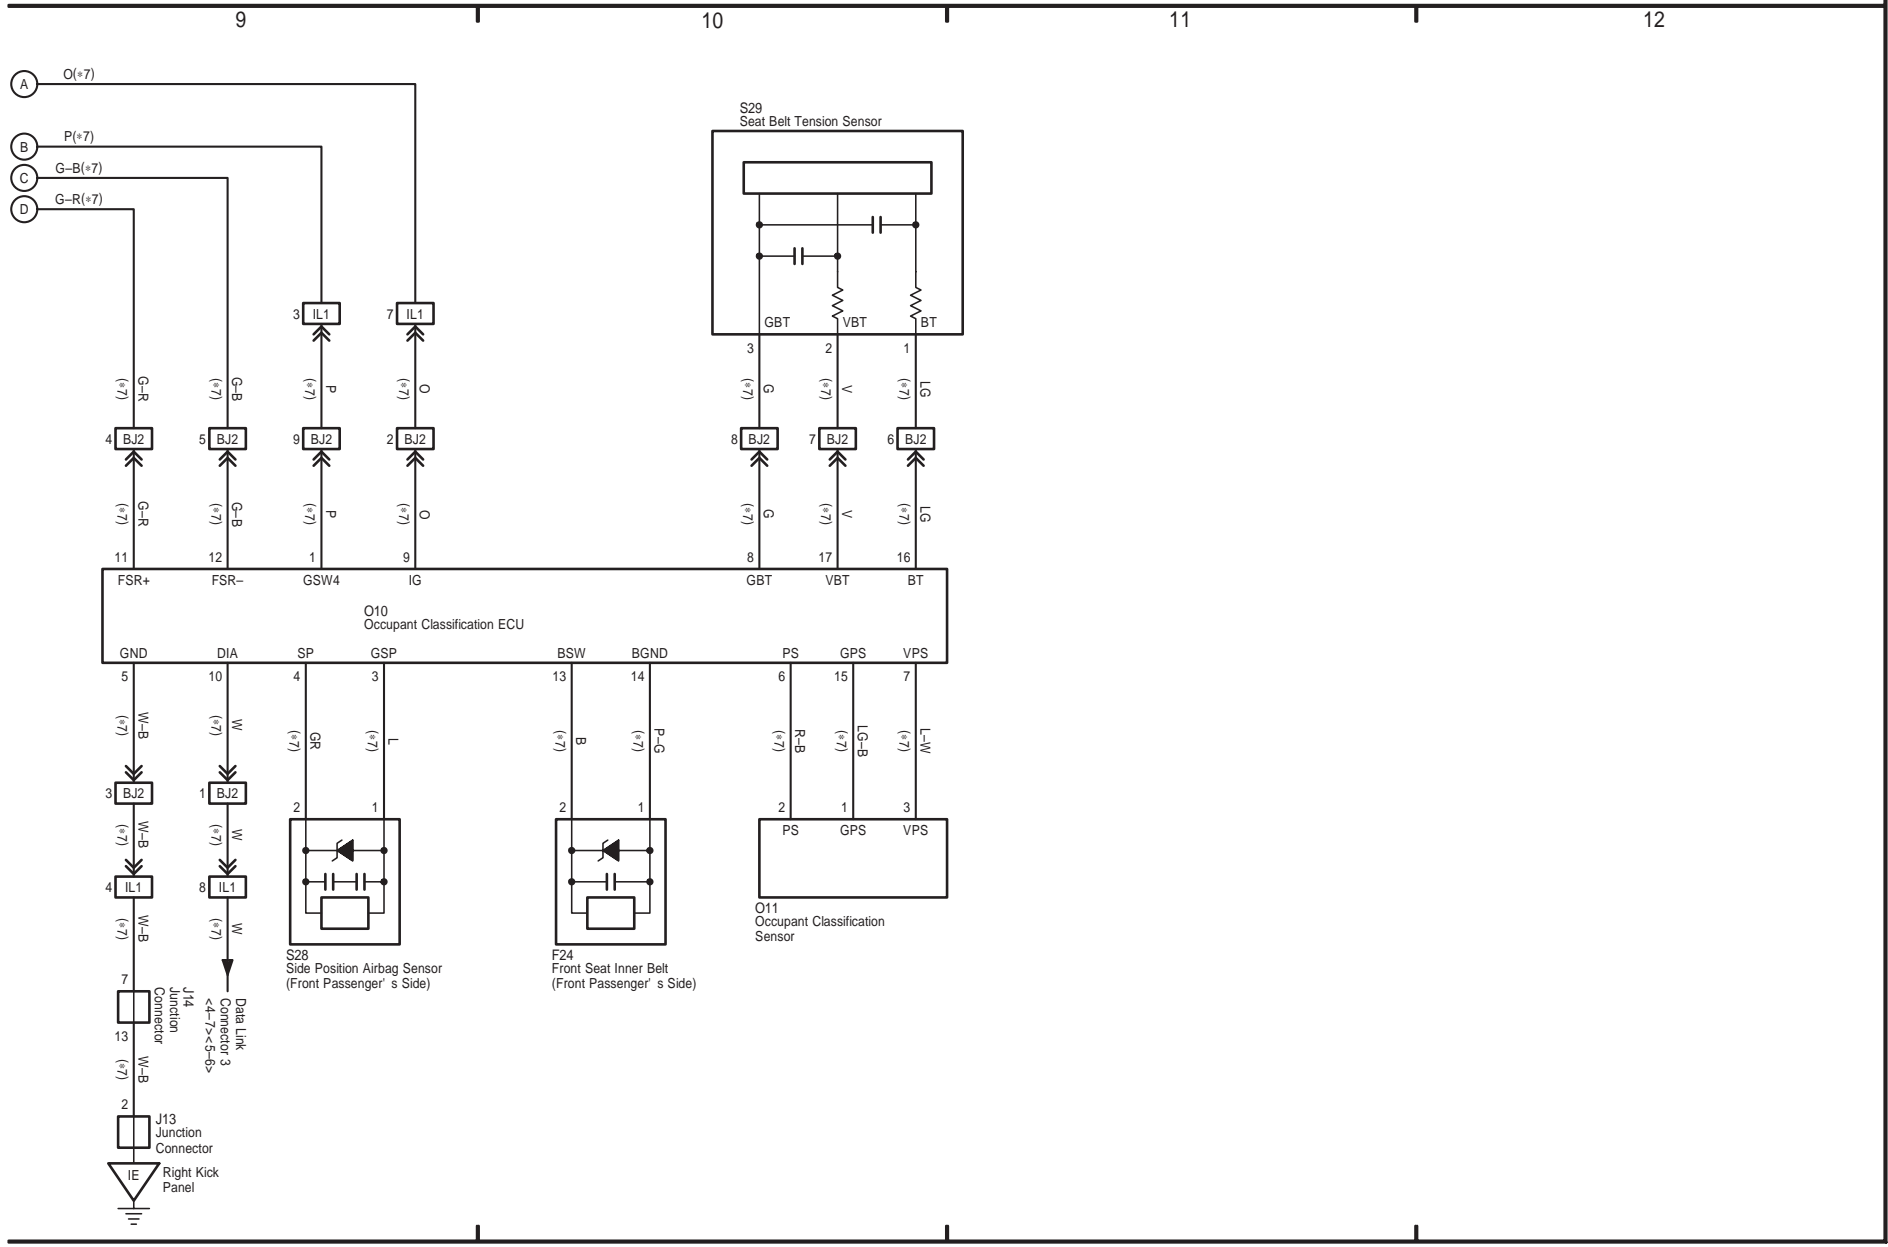

16 TOYOTA TACOMA(Cont' d)

SRS

* 7 : Bench Seat