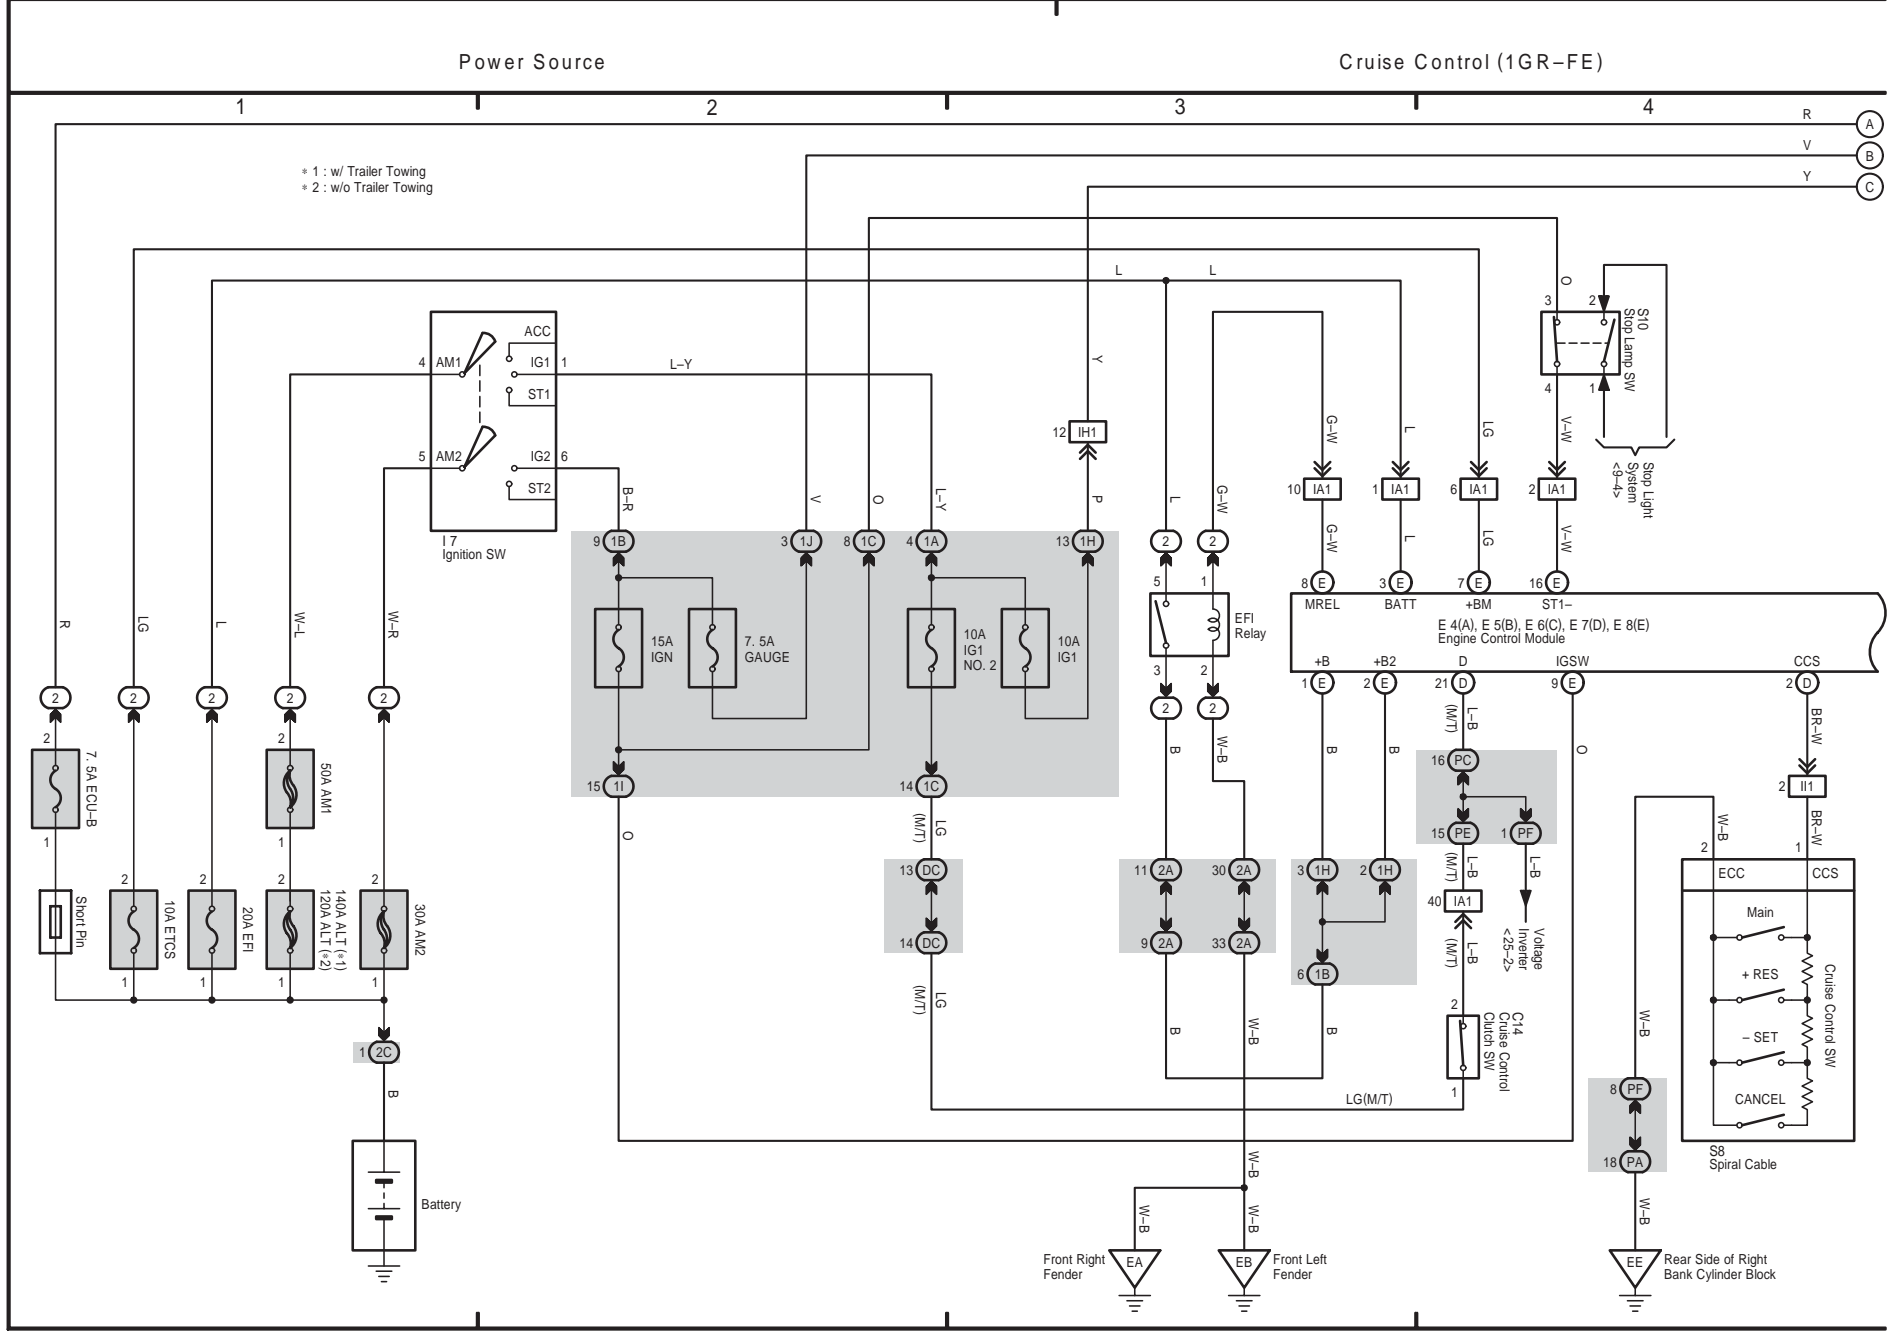

TOYOTA TACOMA (EM01D0U)

10 TOYOTA TACOMA

TOYOTA TACOMA (EM01D0U)

11 TOYOTA TACOMA

TOYOTA TACOMA (EM01D0U)

TOYOTA TACOMA (EM01D0U)

OVERALL ELECTRICAL WIRING DIAGRAM

Electronically Controlled Transmission and A/T Indicator (1GR-FE)

TOYOTA TACOMA (EM01D0U)

Electronically Controlled Transmission and A/T Indicator (1GR-FE)

Electronically Controlled Transmission and A/T Indicator (2TR-FE)

TOYOTA TACOMA (EM01D0U)

Electronically Controlled Transmission and A/T Indicator (2TR-FE)