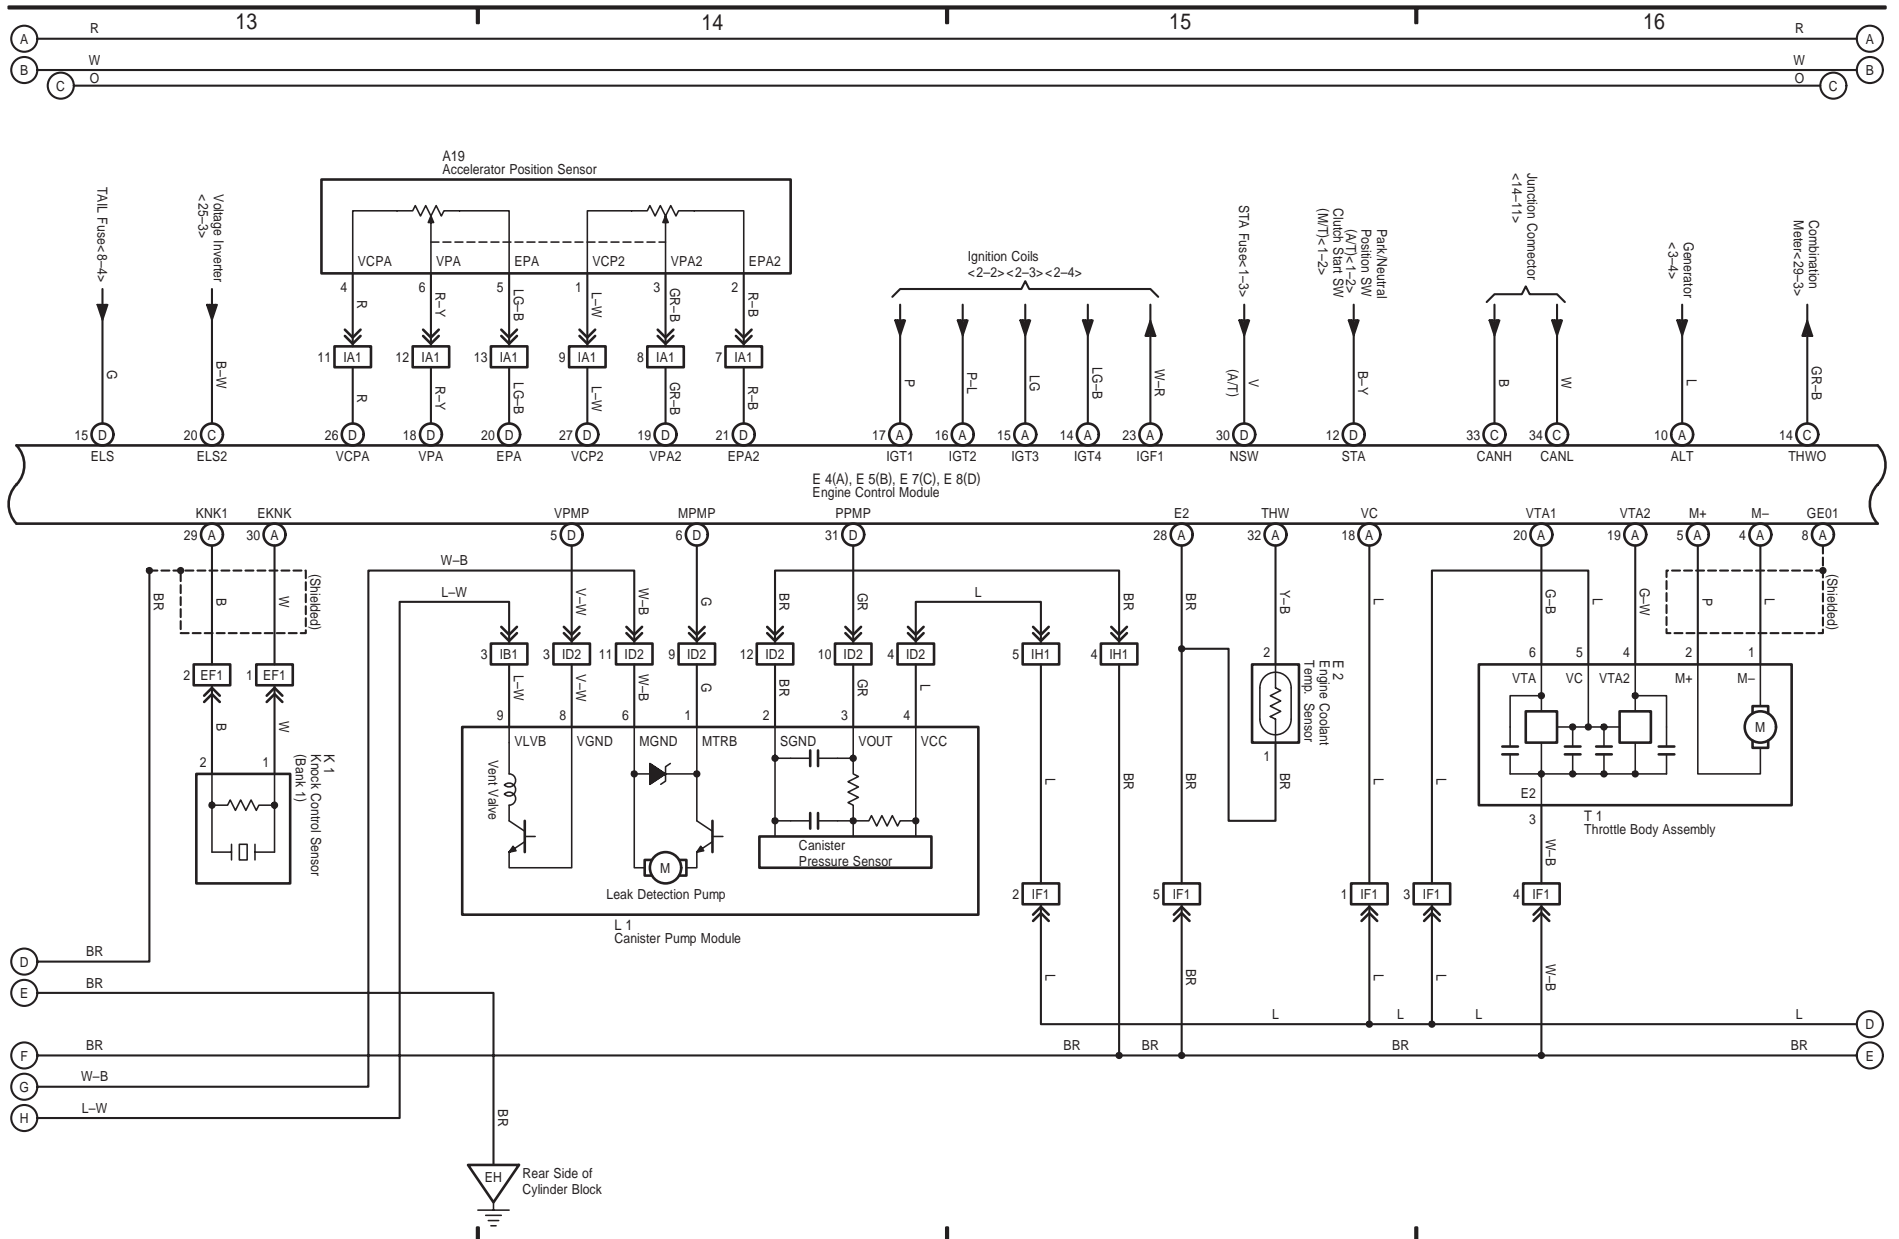

Engine Control (2TR-FE)

TOYOTA TACOMA (EM01D0U)