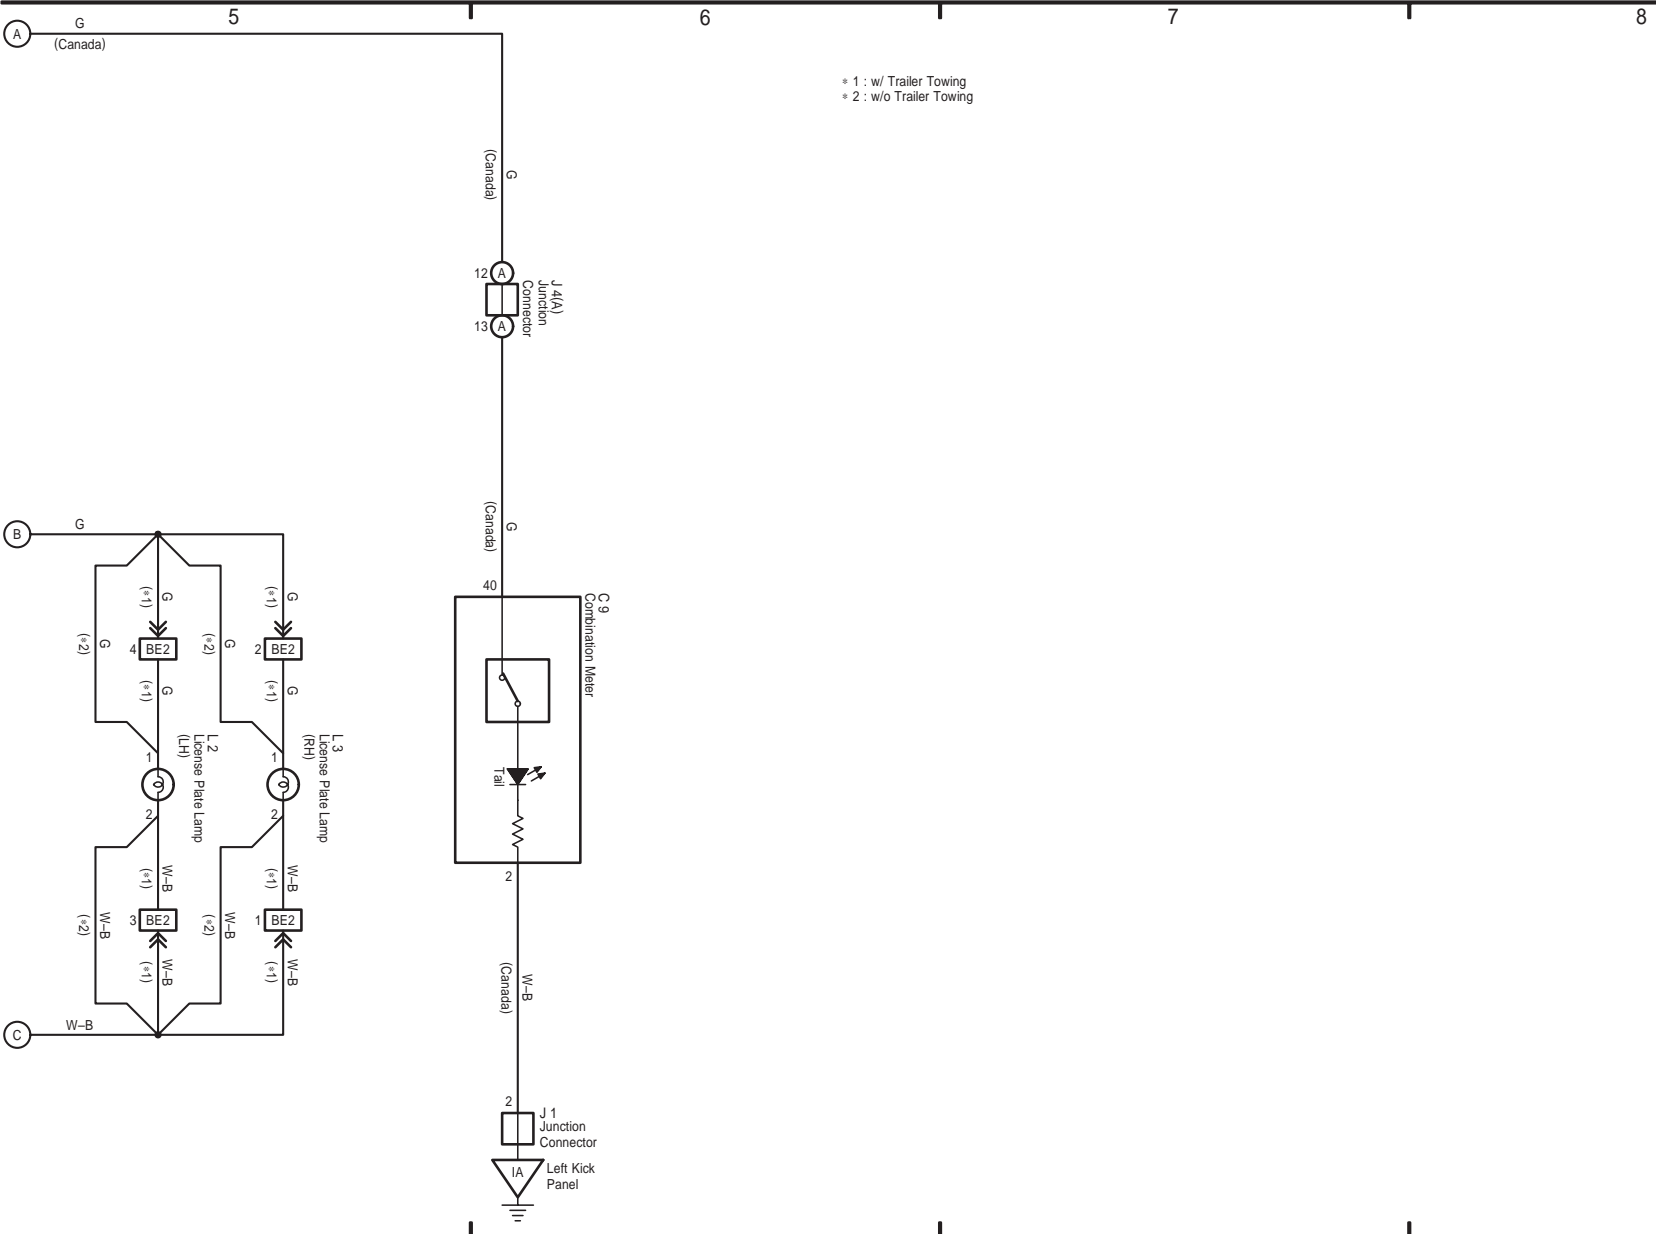

7 TOYOTA TACOMA (Cont' d)

Taillight

TOYOTA TACOMA (EM01D0U)