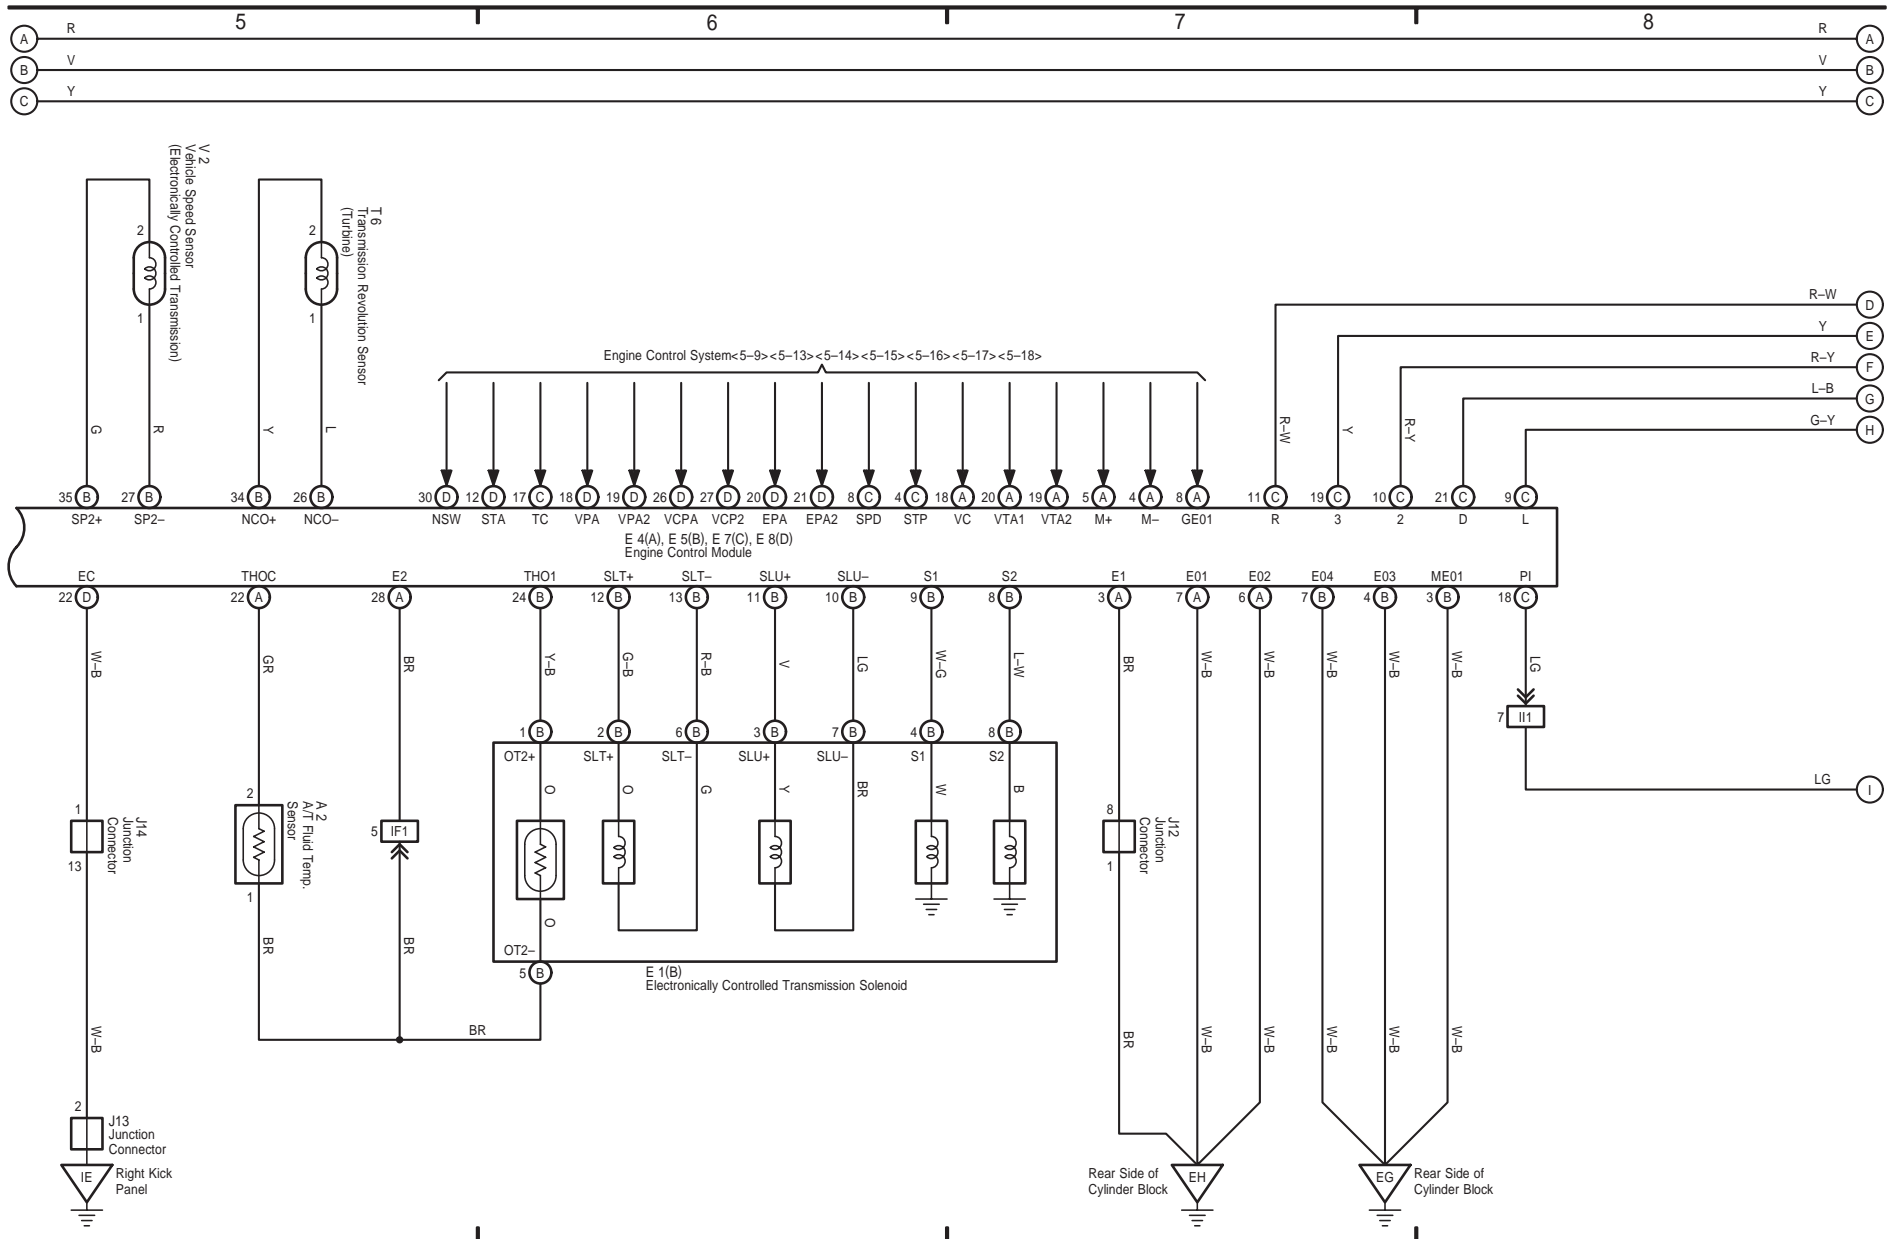

TOYOTA TACOMA (EM01D0U)

Electronically Controlled Transmission and A/T Indicator (1GR-FE)

Electronically Controlled Transmission and A/T Indicator (2TR-FE)

TOYOTA TACOMA (EM01D0U)

Electronically Controlled Transmission and A/T Indicator (2TR-FE)