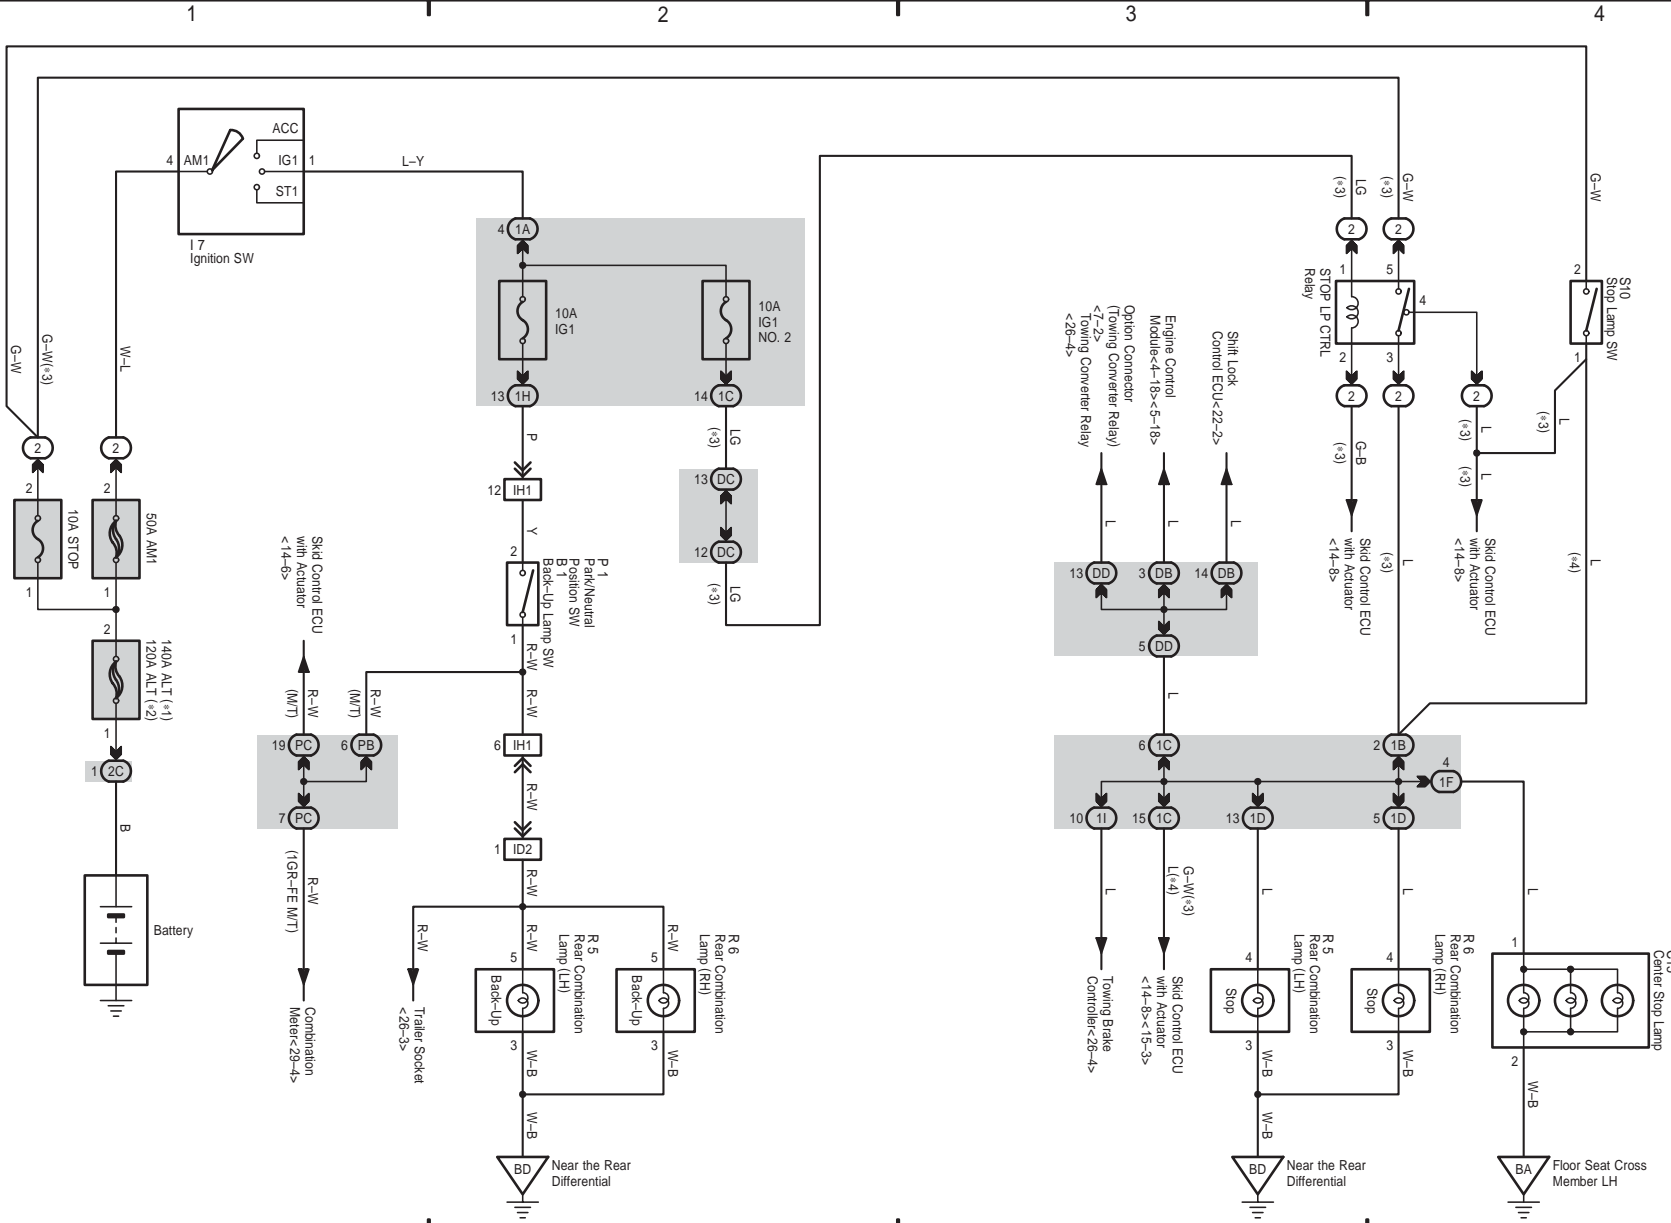

TOYOTA TACOMA (EM01D0U)

10 TOYOTA TACOMA

TOYOTA TACOMA (EM01D0U)

11 TOYOTA TACOMA

TOYOTA TACOMA (EM01D0U)

TOYOTA TACOMA (EM01D0U)

OVERALL ELECTRICAL WIRING DIAGRAM

Electronically Controlled Transmission and A/T Indicator (1GR-FE)