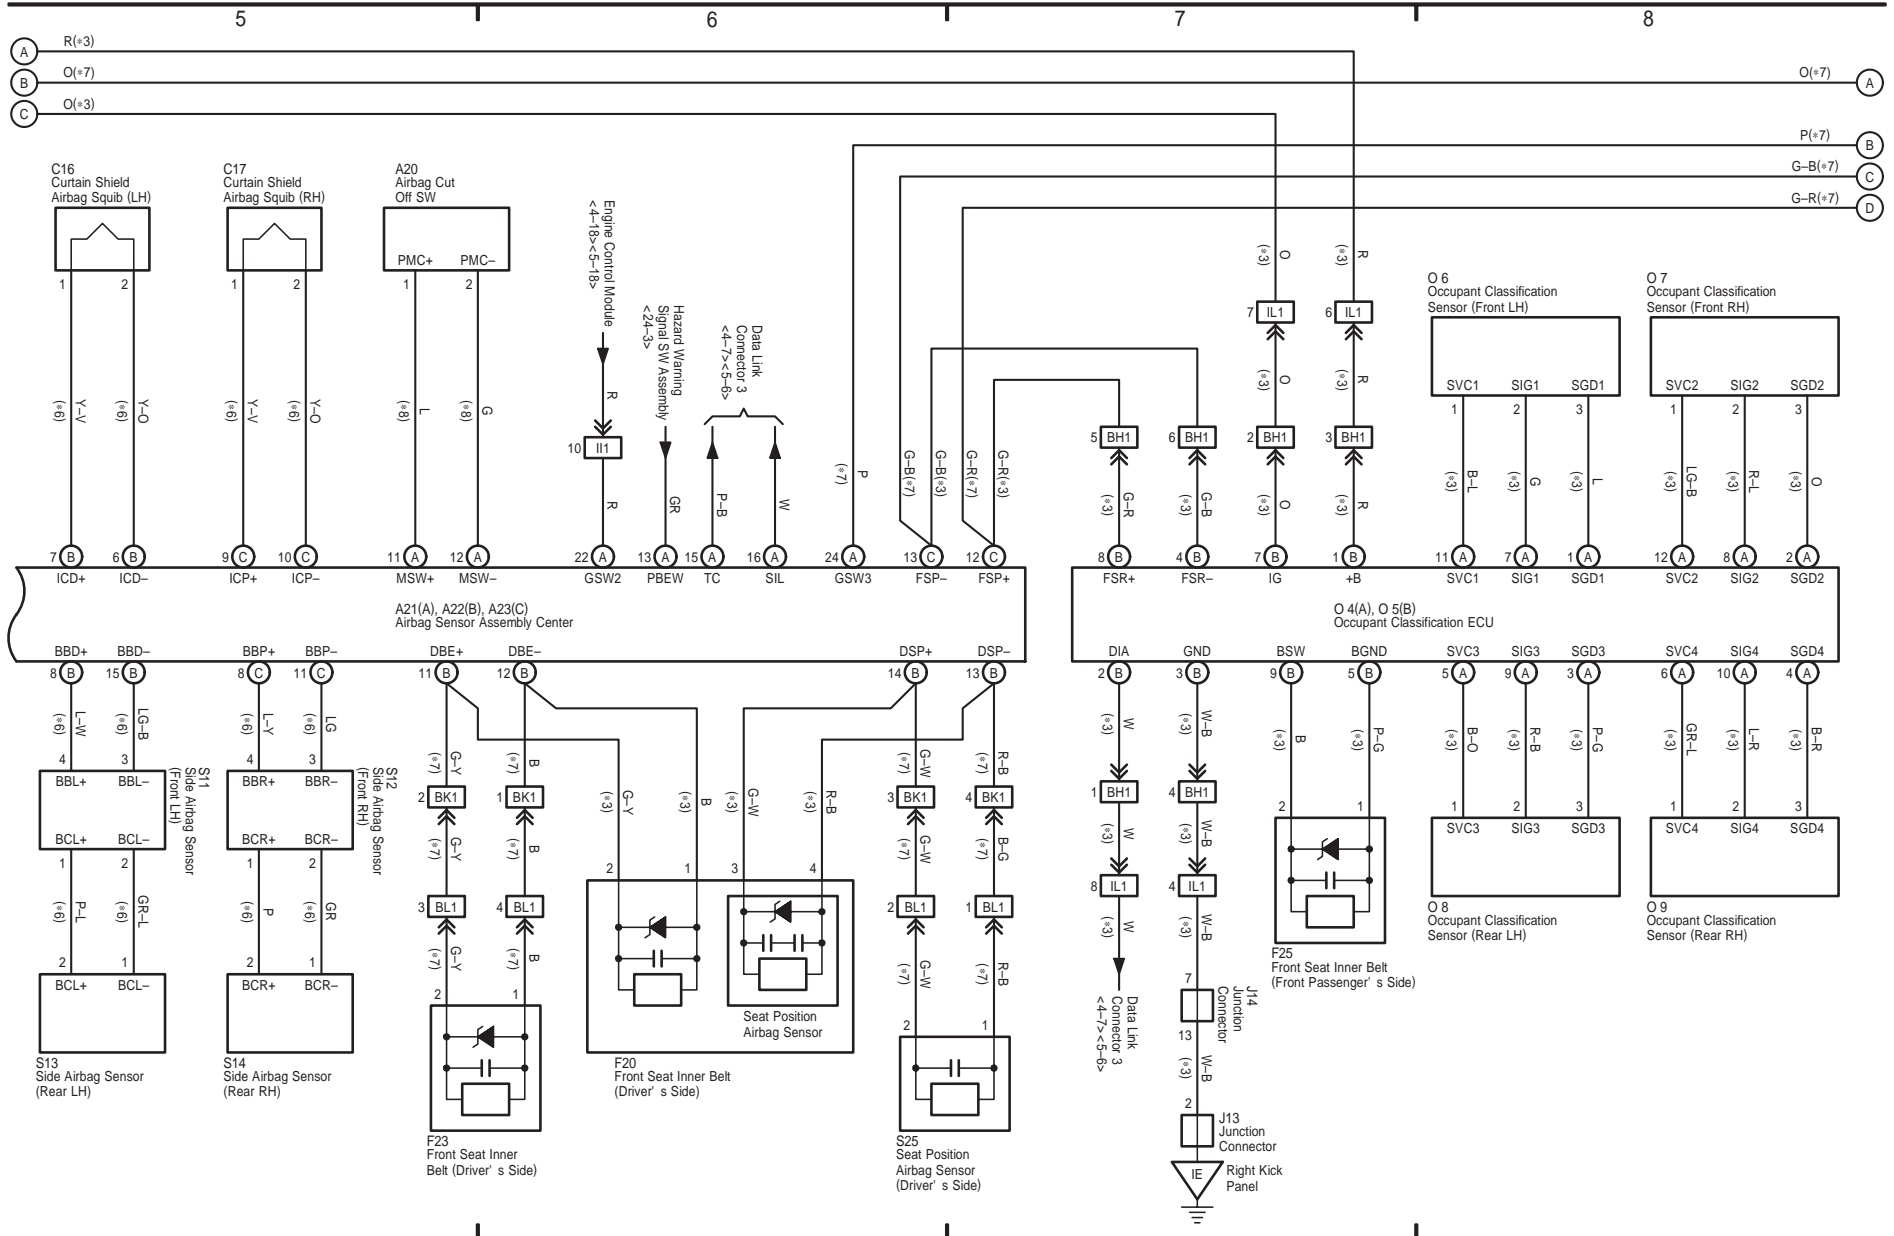

SRS

- 3 : Separate Seat
- 6 : w/ Side Airbag
- 7 : Bench Seat
- 8 : Except Double Cab

TOYOTA TACOMA (EM01D0U)