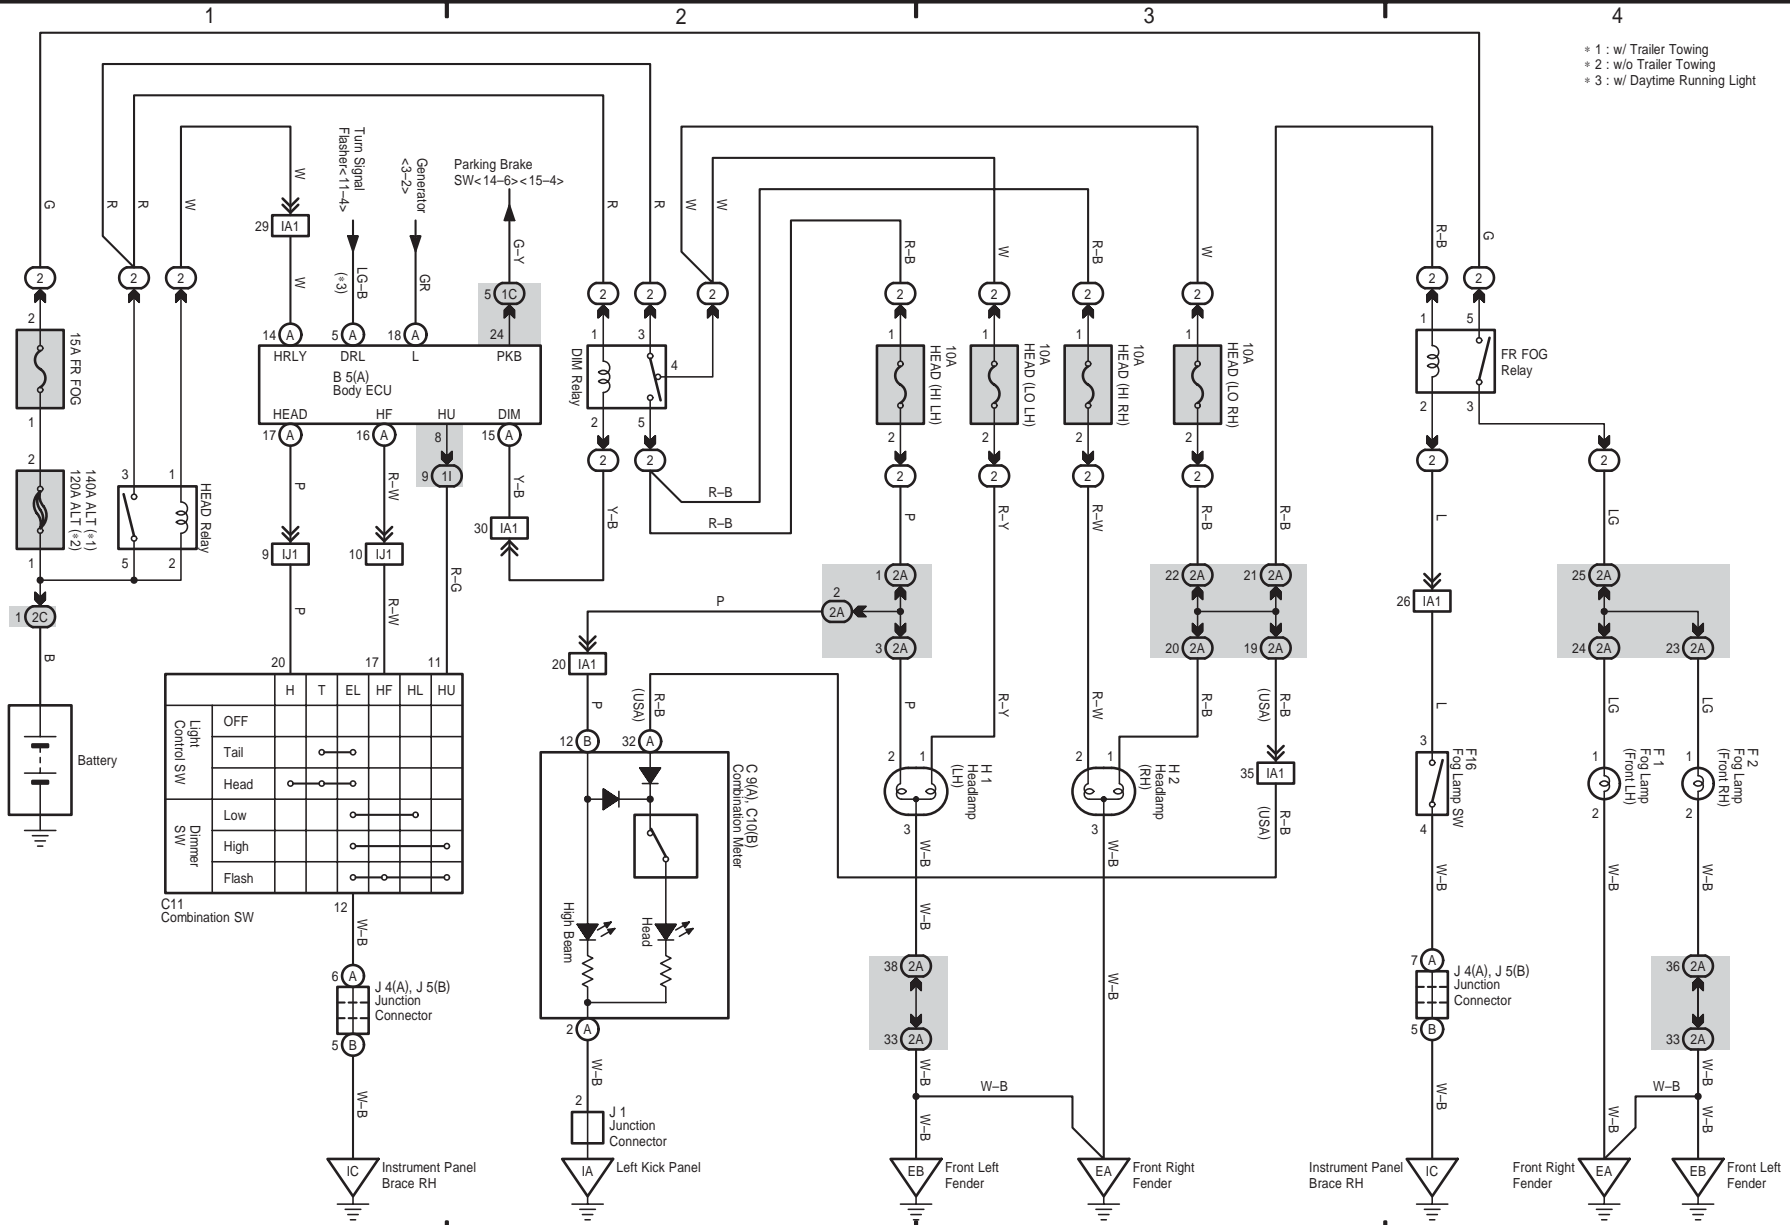

6 TOYOTA TACOMA

Power Source

Headlight

Front Fog Light

TOYOTA TACOMA (EM01D0U)