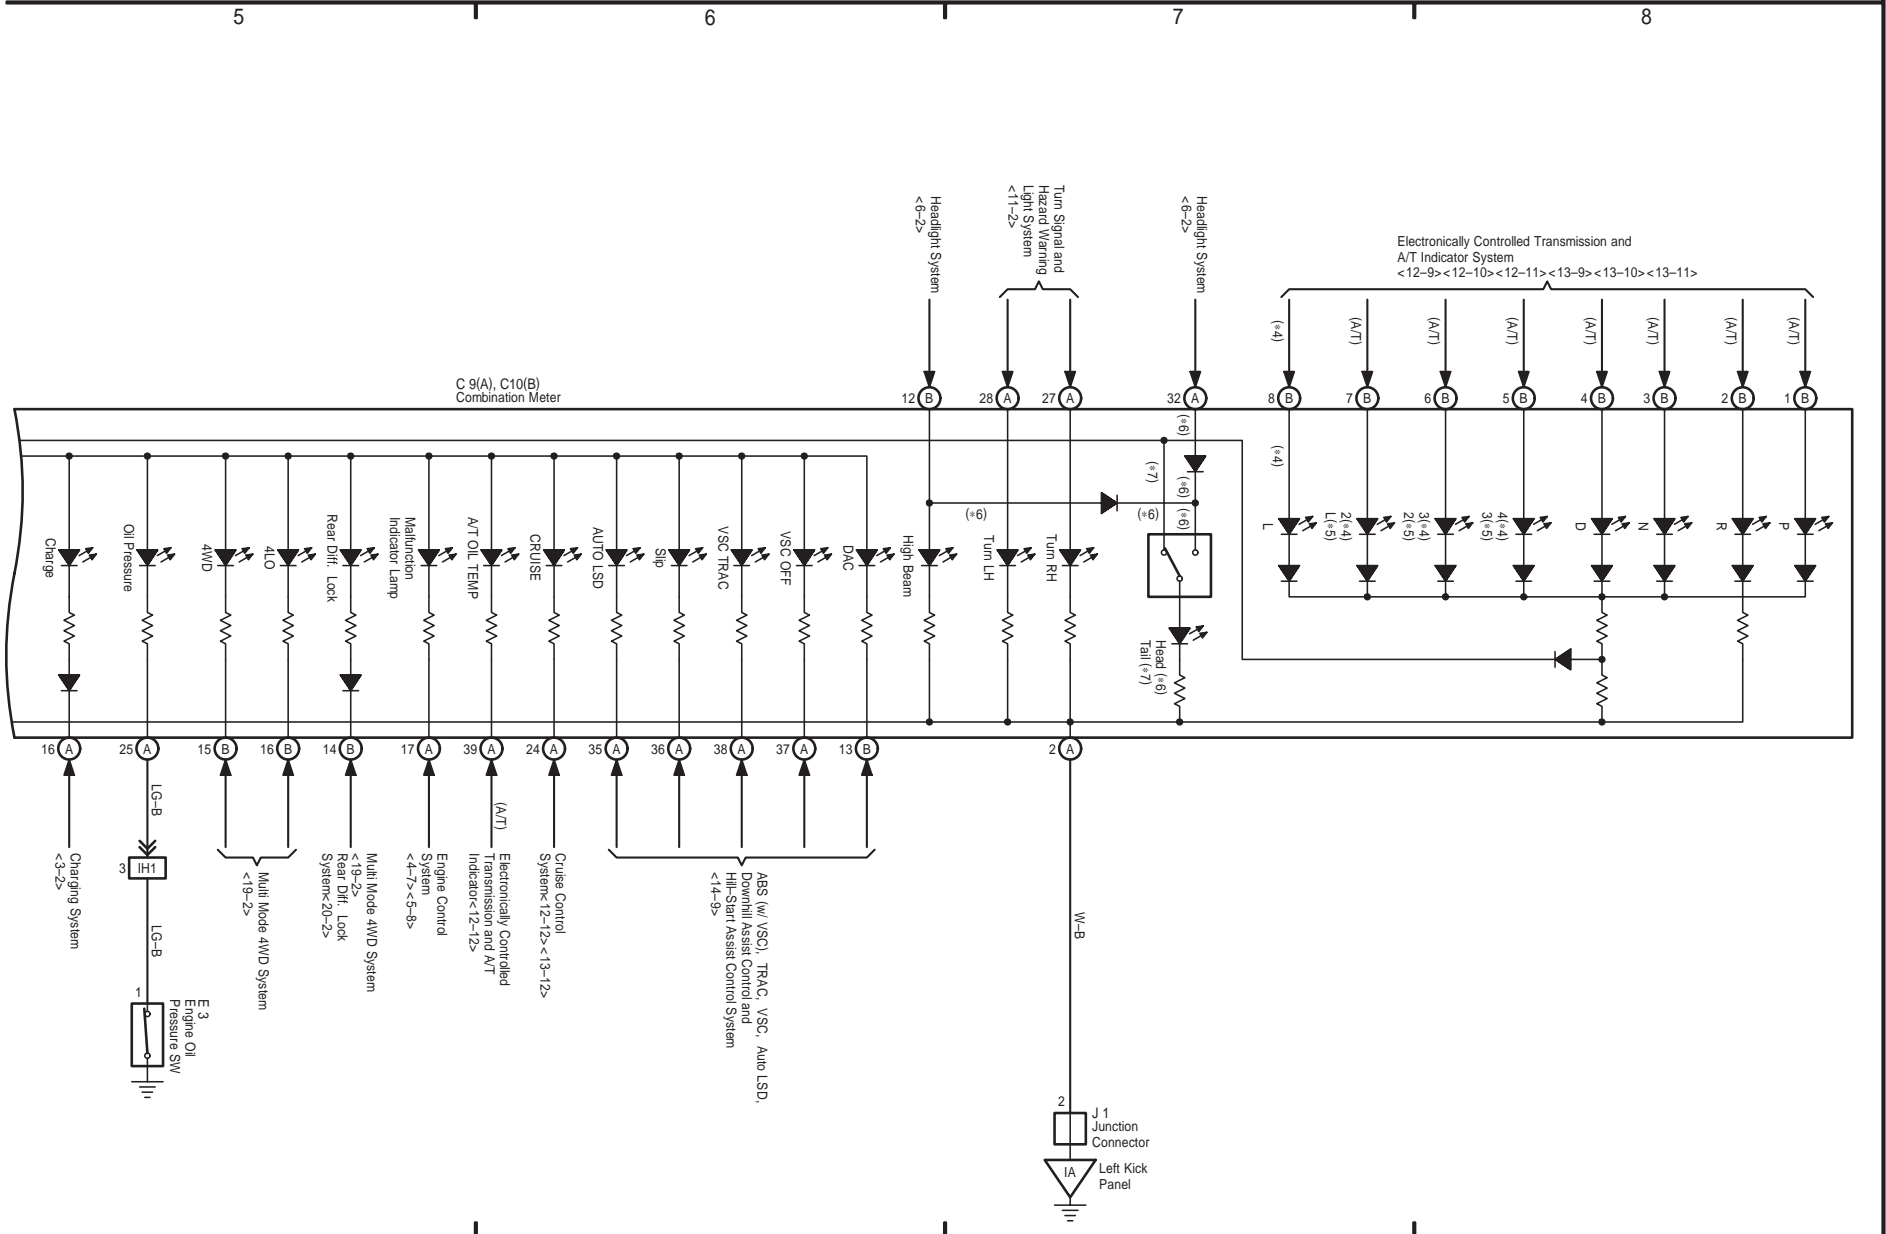

- 4 : 1GR-FE AT
- 5 : 2TR-FE AT
- 6 : USA
- 7 : Canada

Combination Meter