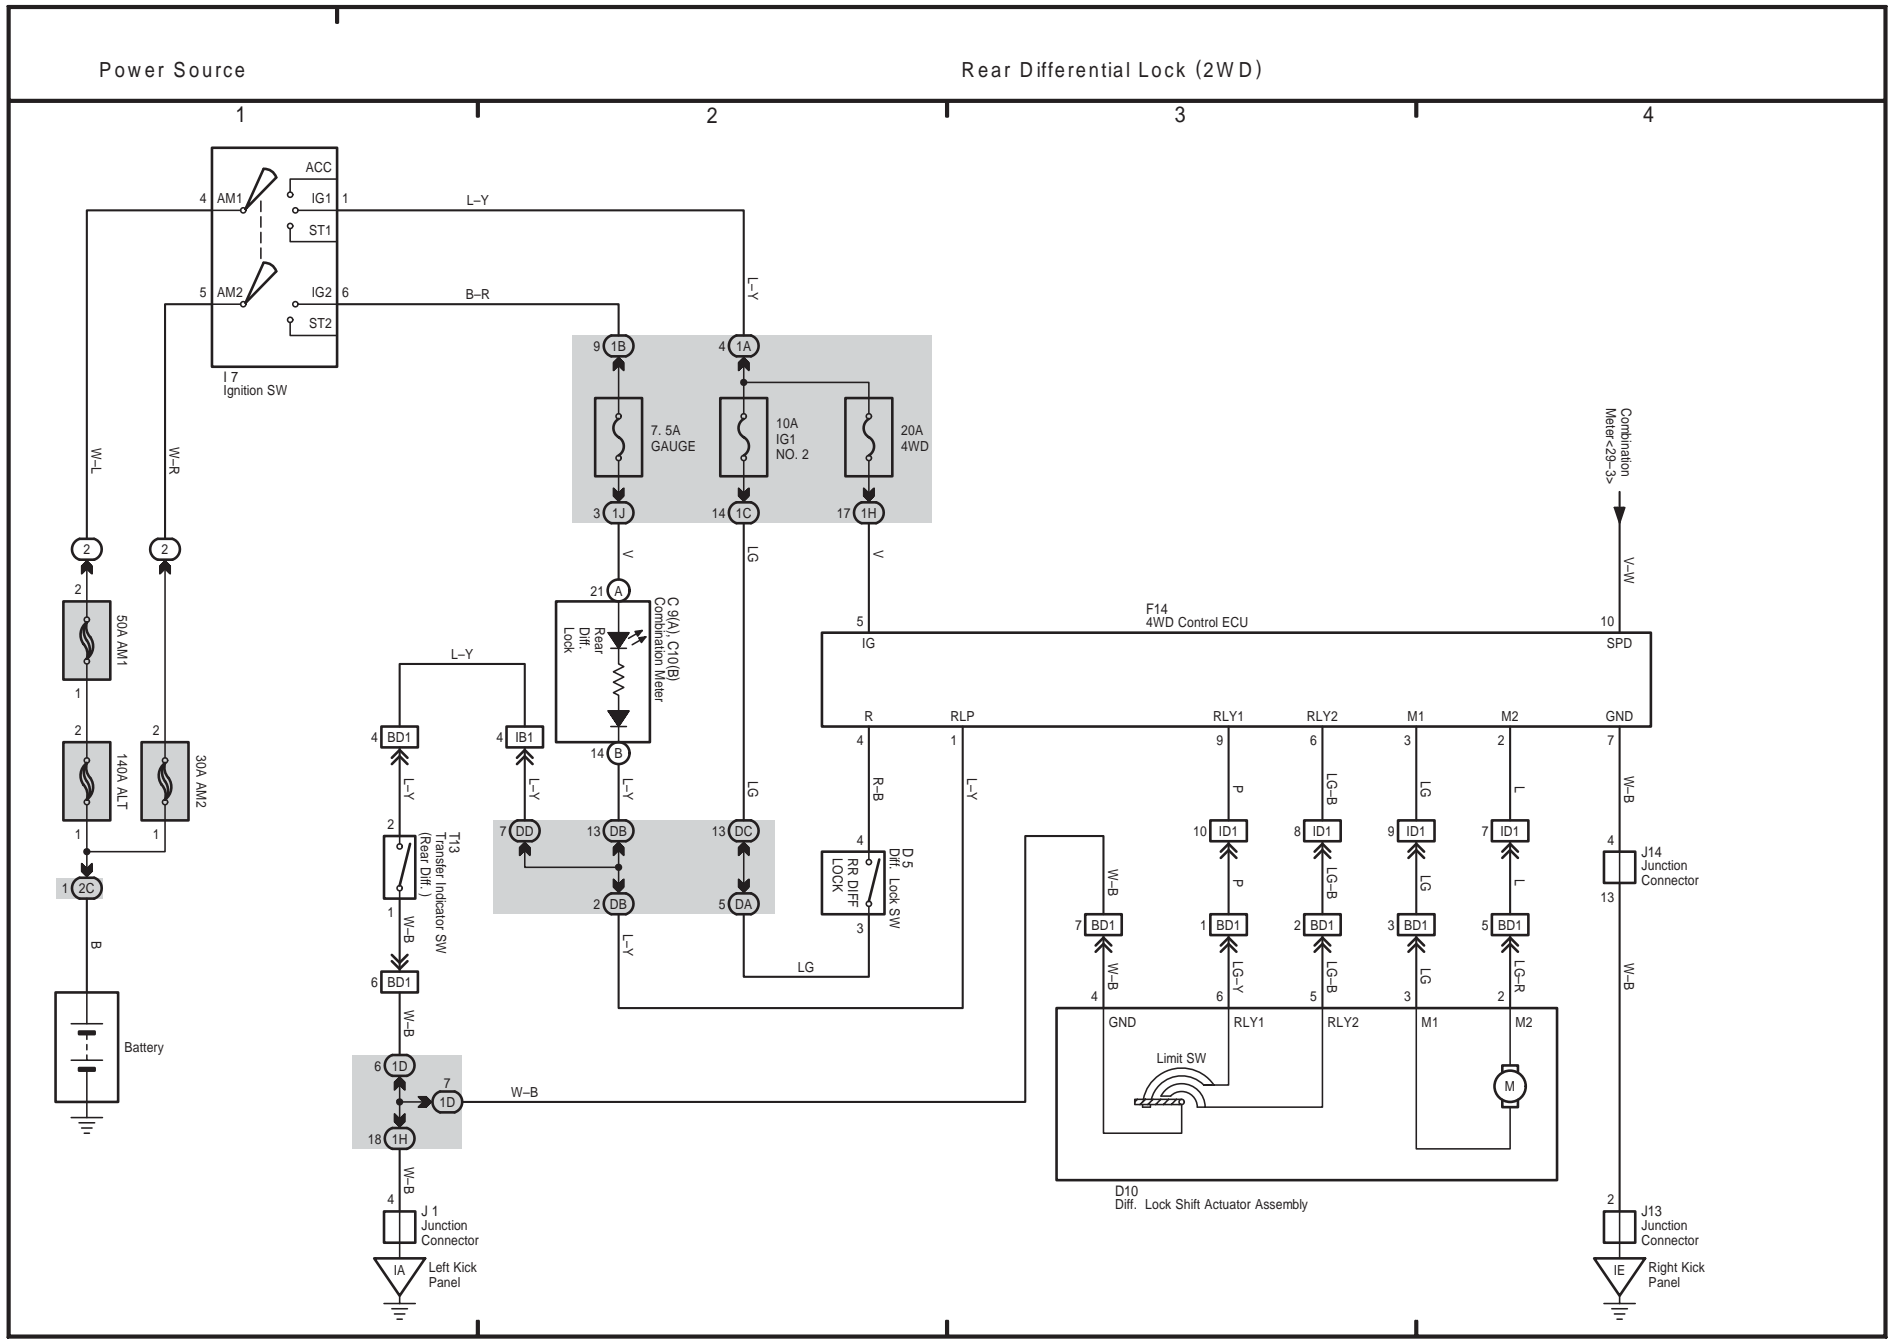

20 TOYOTA TACOMA

M OVERALL ELECTRICAL WIRING DIAGRAM

21 TOYOTA TACOMA

TOYOTA TACOMA (EM01D0U)

- * 1 : w/ Trailer Towing
- * 2 : w/o Trailer Towing
- * 3 : w/ INT Time SW
- * 4 : w/o INT Time SW

22 TOYOTA TACOMA