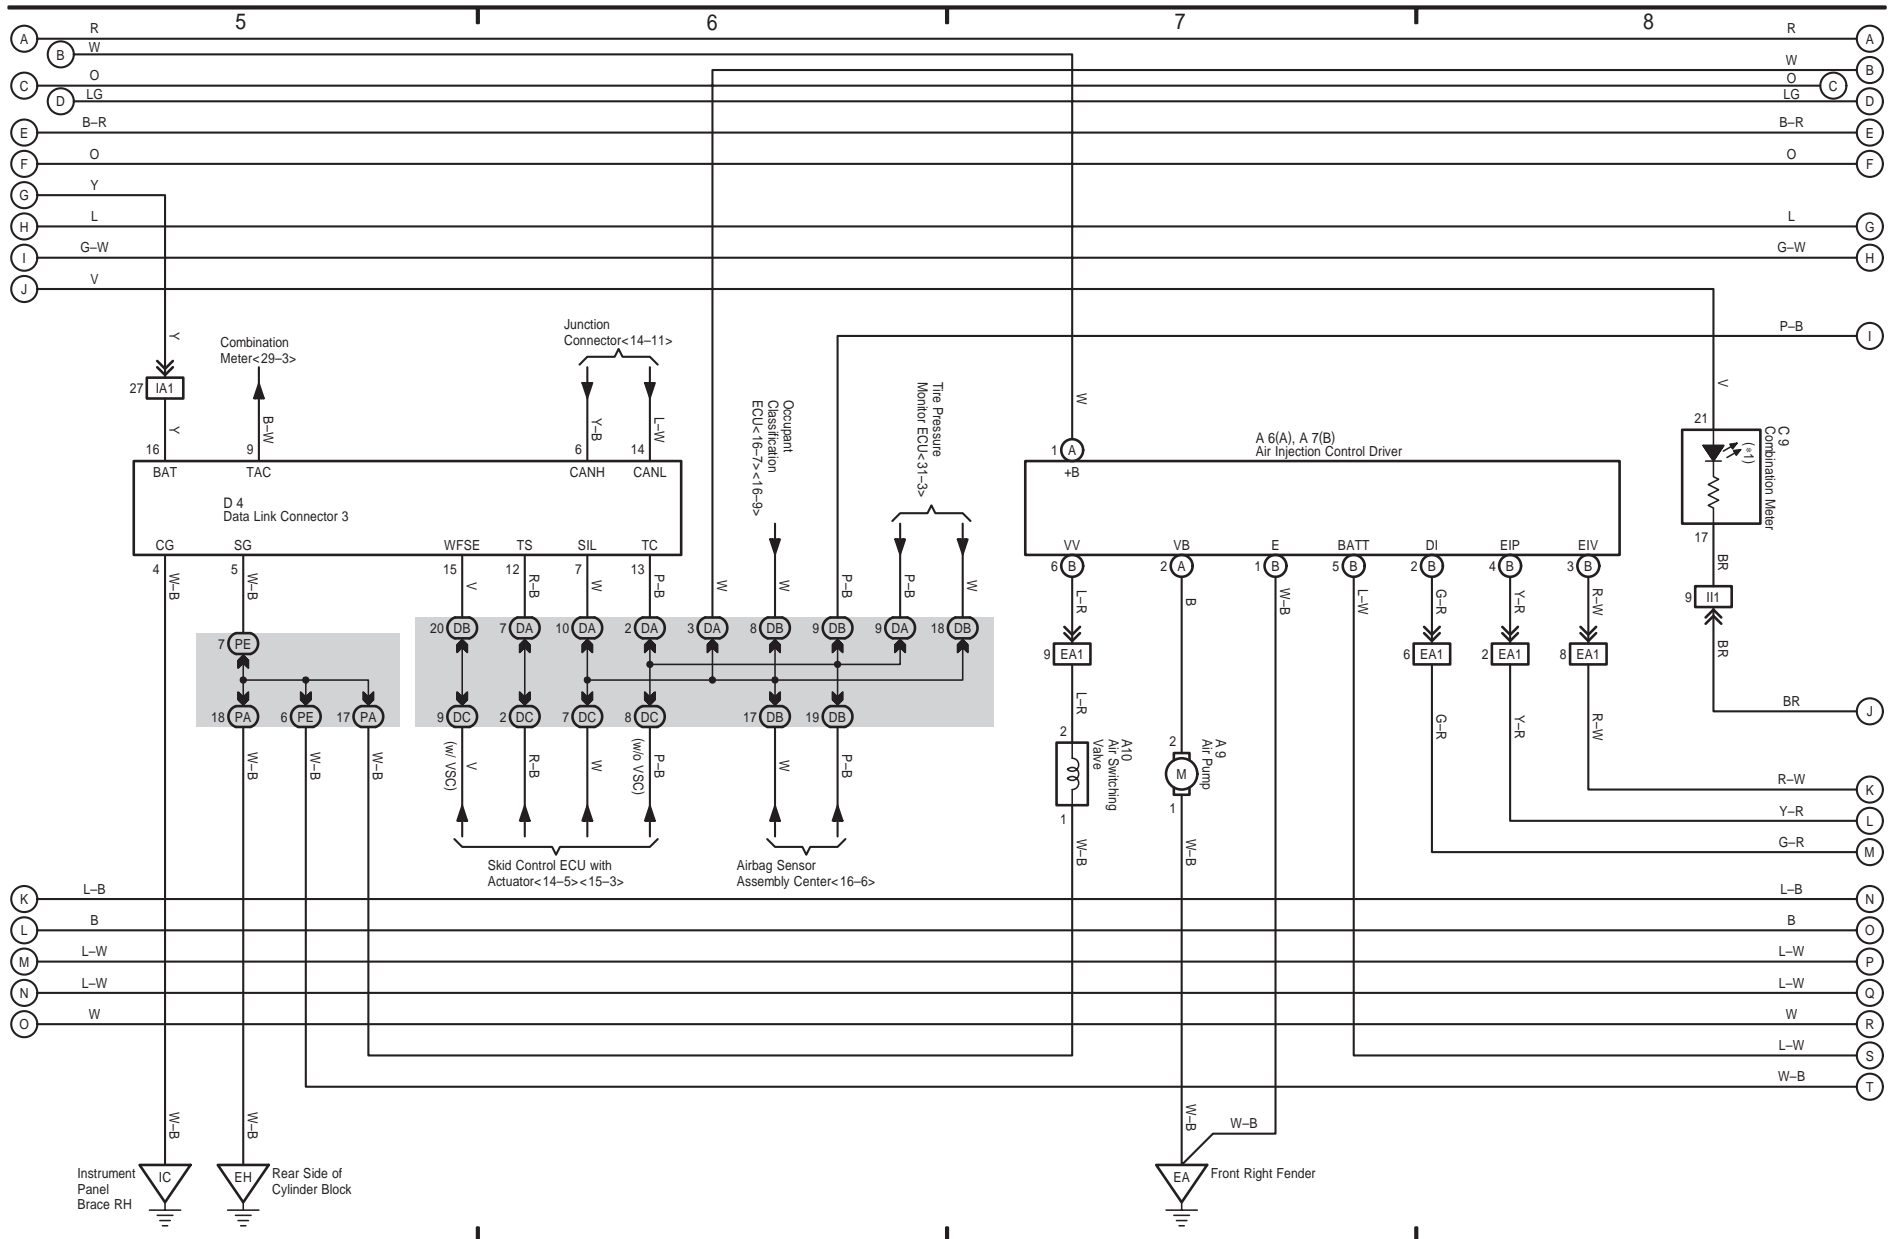

2 TOYOTA TACOMA

3 TOYOTA TACOMA

TOYOTA TACOMA (EM01D0U)

4 TOYOTA TACOMA

(Cont. next page)

Engine Control (1GR-FE)

* 3 : Malfunction Indicator Lamp

TOYOTA TACOMA (EM01D0U)

4 TOYOTA TACOMA (Cont' d)

(Cont. next page)

Engine Control (1GR-FE)

4 TOYOTA TACOMA (Cont' d)

Engine Control (2TR-FE)

* 1 : Malfunction Indicator Lamp

TOYOTA TACOMA (EM01D0U)

Engine Control (2TR-FE)