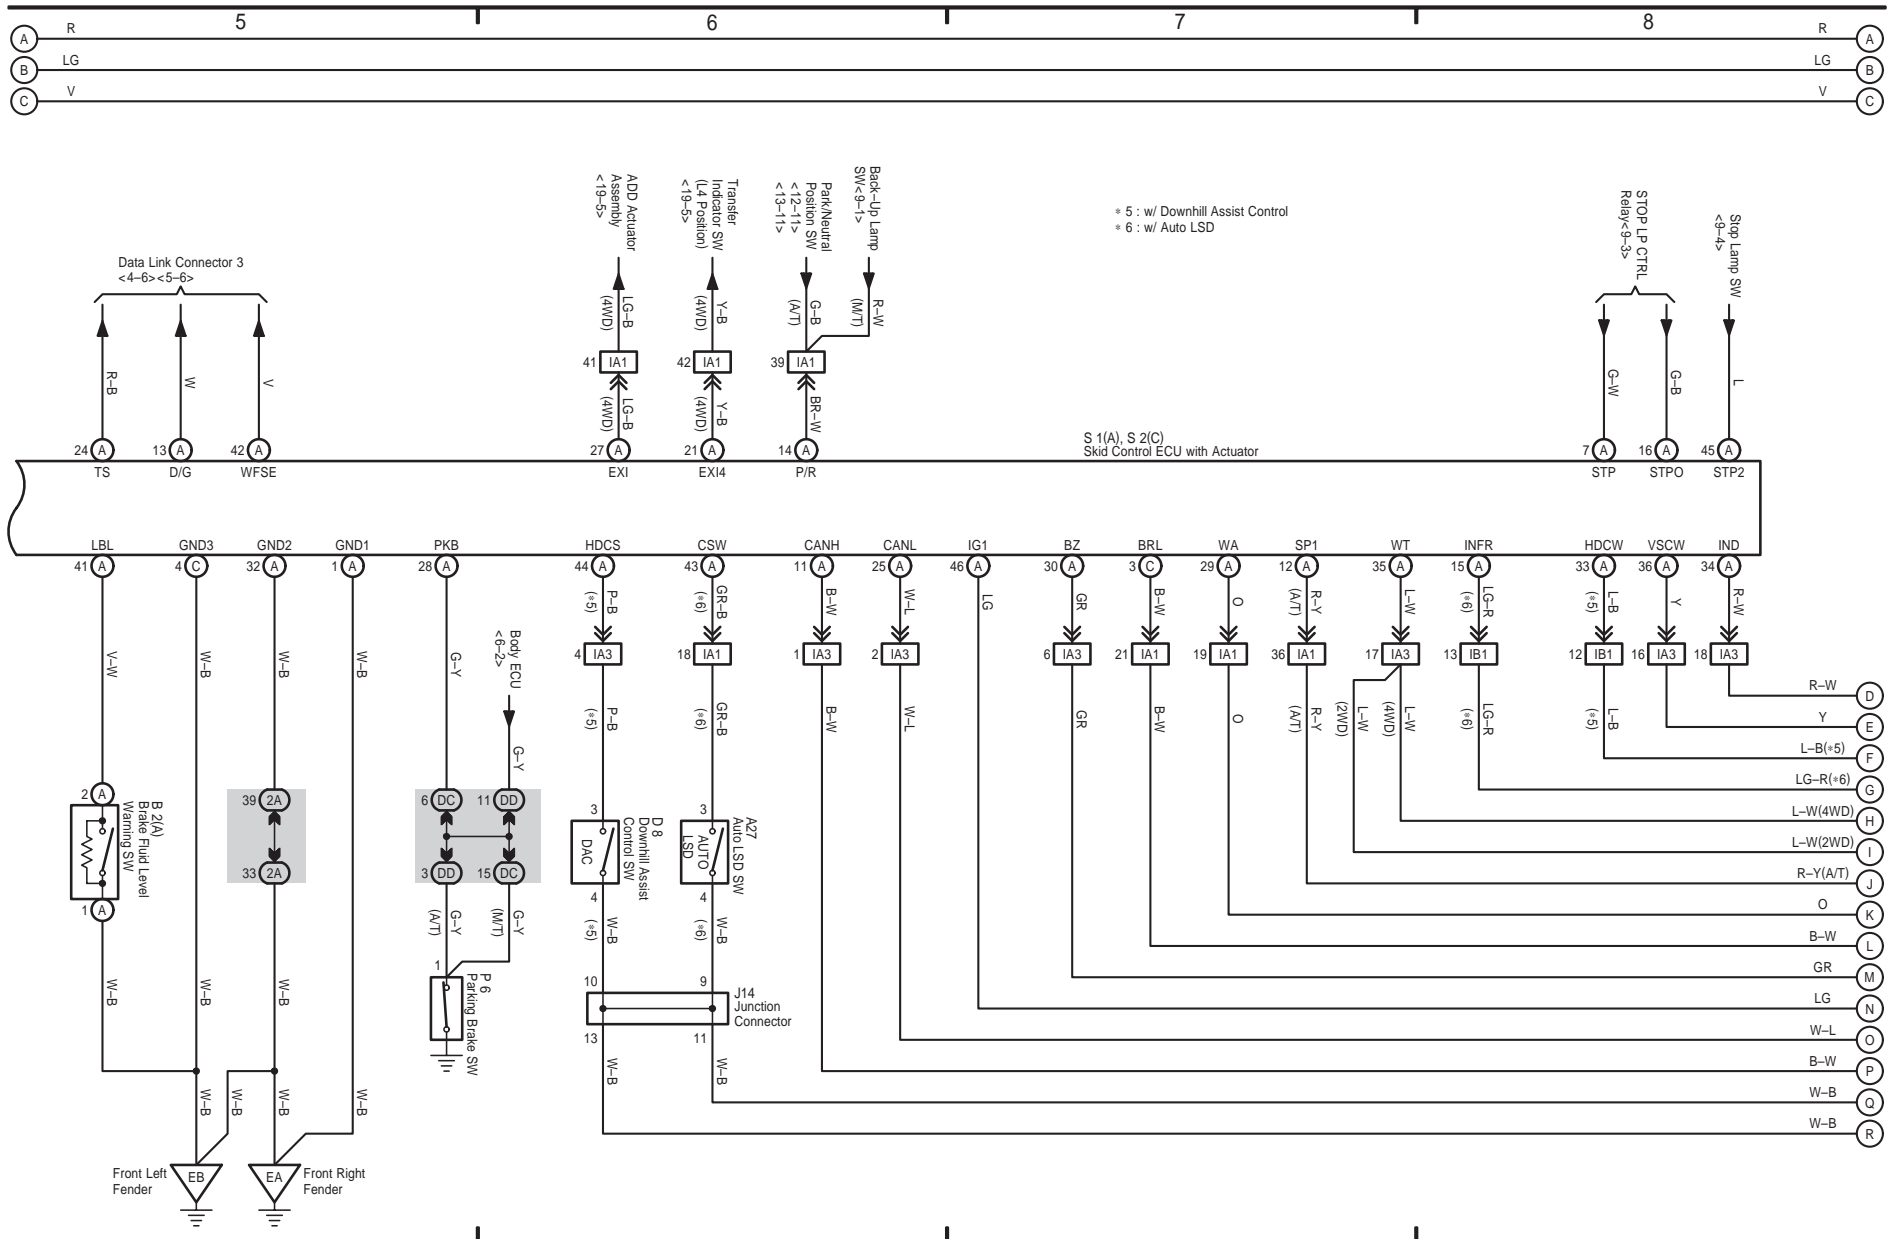

ABS (w/ VSC), TRAC, VSC, Auto LSD, Downhill Assist Control and Hill-Start Assist Control

TOYOTA TACOMA (EM01D0U)