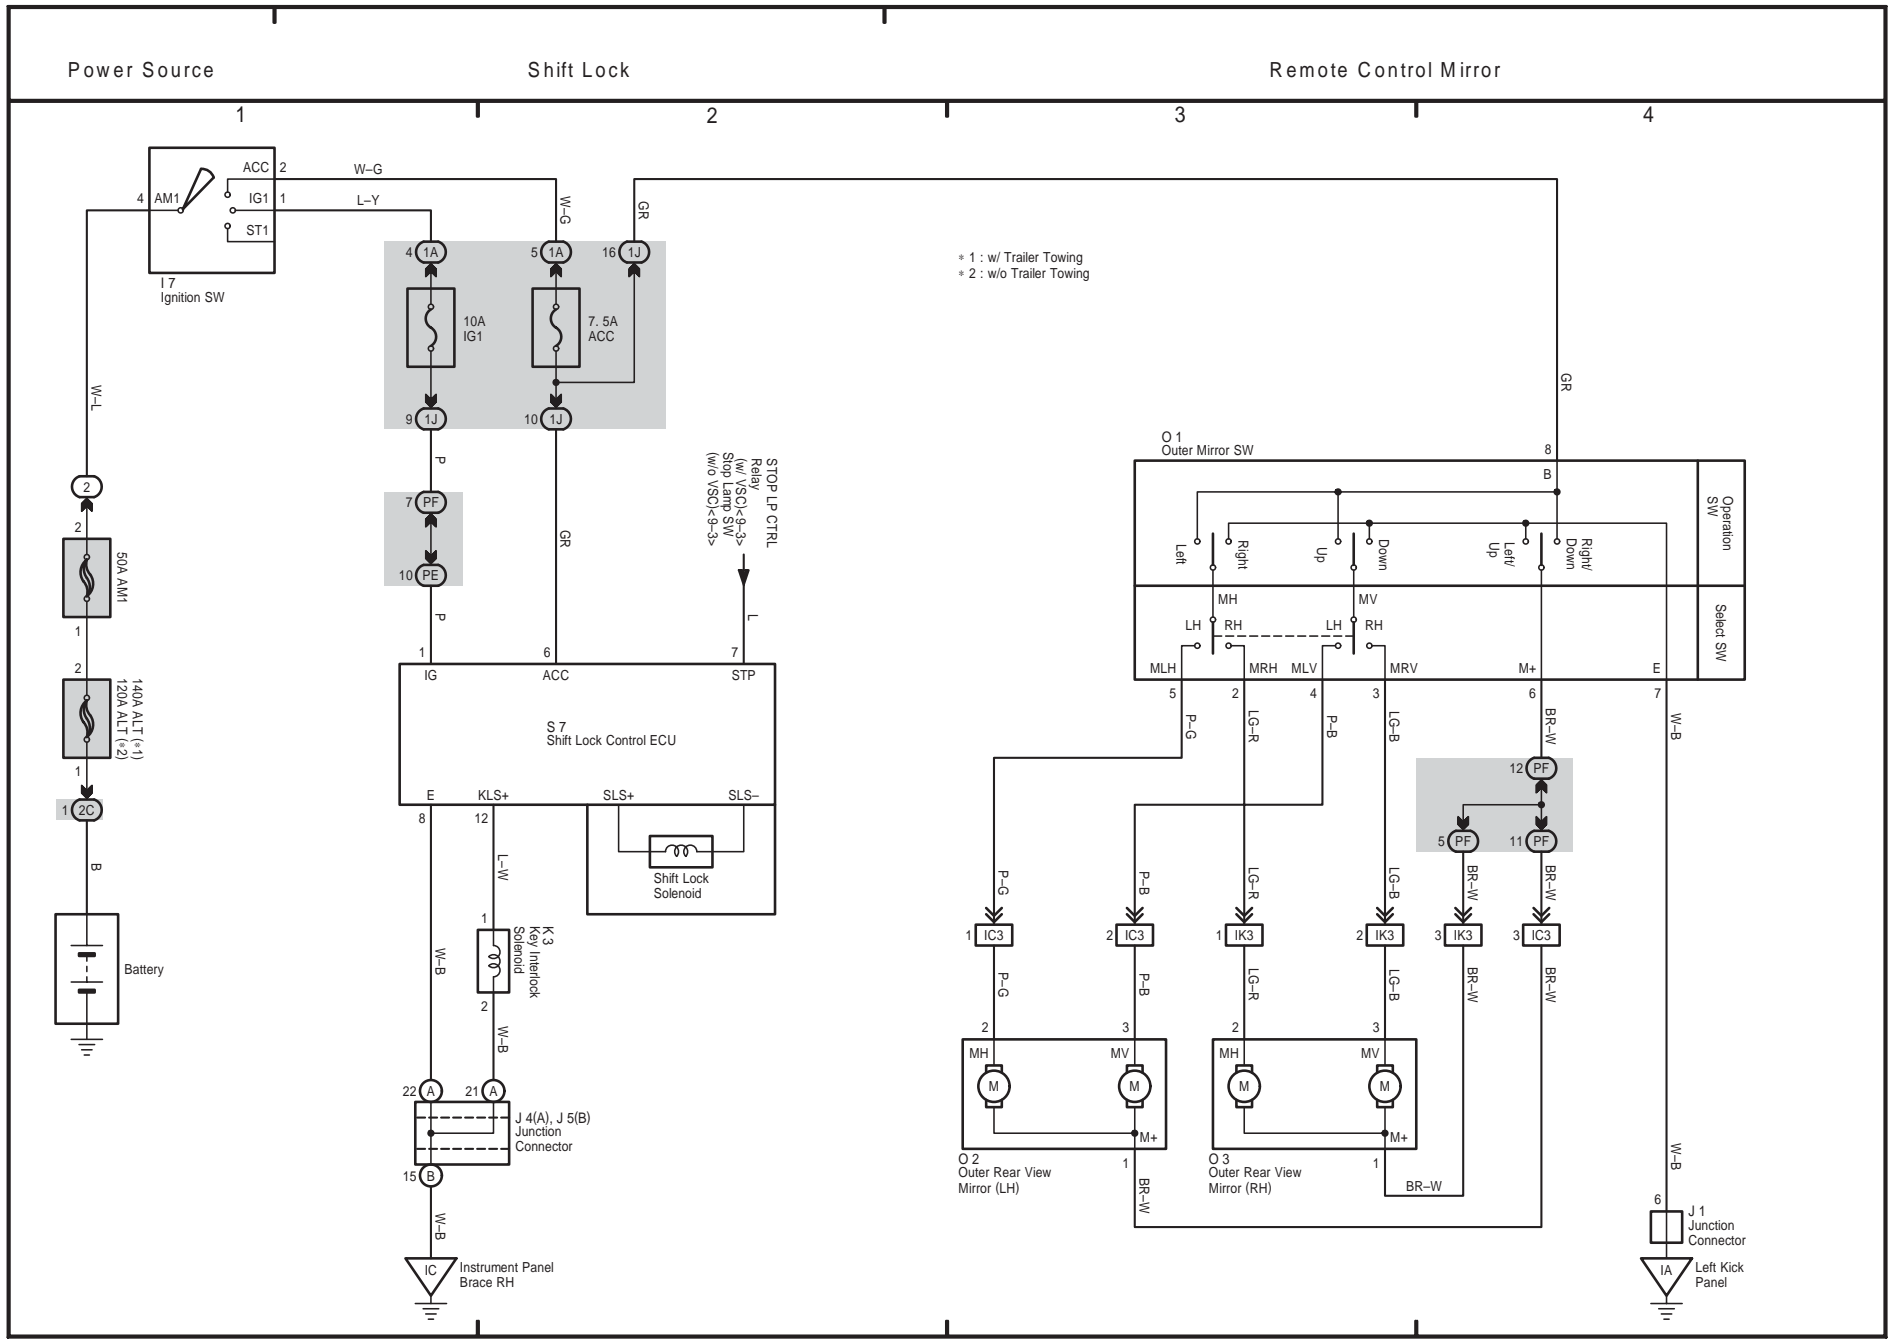

20 TOYOTA TACOMA

M OVERALL ELECTRICAL WIRING DIAGRAM

21 TOYOTA TACOMA

TOYOTA TACOMA (EM01D0U)

- * 1 : w/ Trailer Towing
- * 2 : w/o Trailer Towing
- * 3 : w/ INT Time SW
- * 4 : w/o INT Time SW

22 TOYOTA TACOMA

M OVERALL ELECTRICAL WIRING DIAGRAM

23 TOYOTA TACOMA

Power Source

Automatic Glare-Resistant
EC Mirror

Accessory Meter

Horn

- * 1 : w/ Trailer Towing
- * 2 : w/o Trailer Towing
- * 3 : Double Horn Type

TOYOTA TACOMA (EM01D0U)