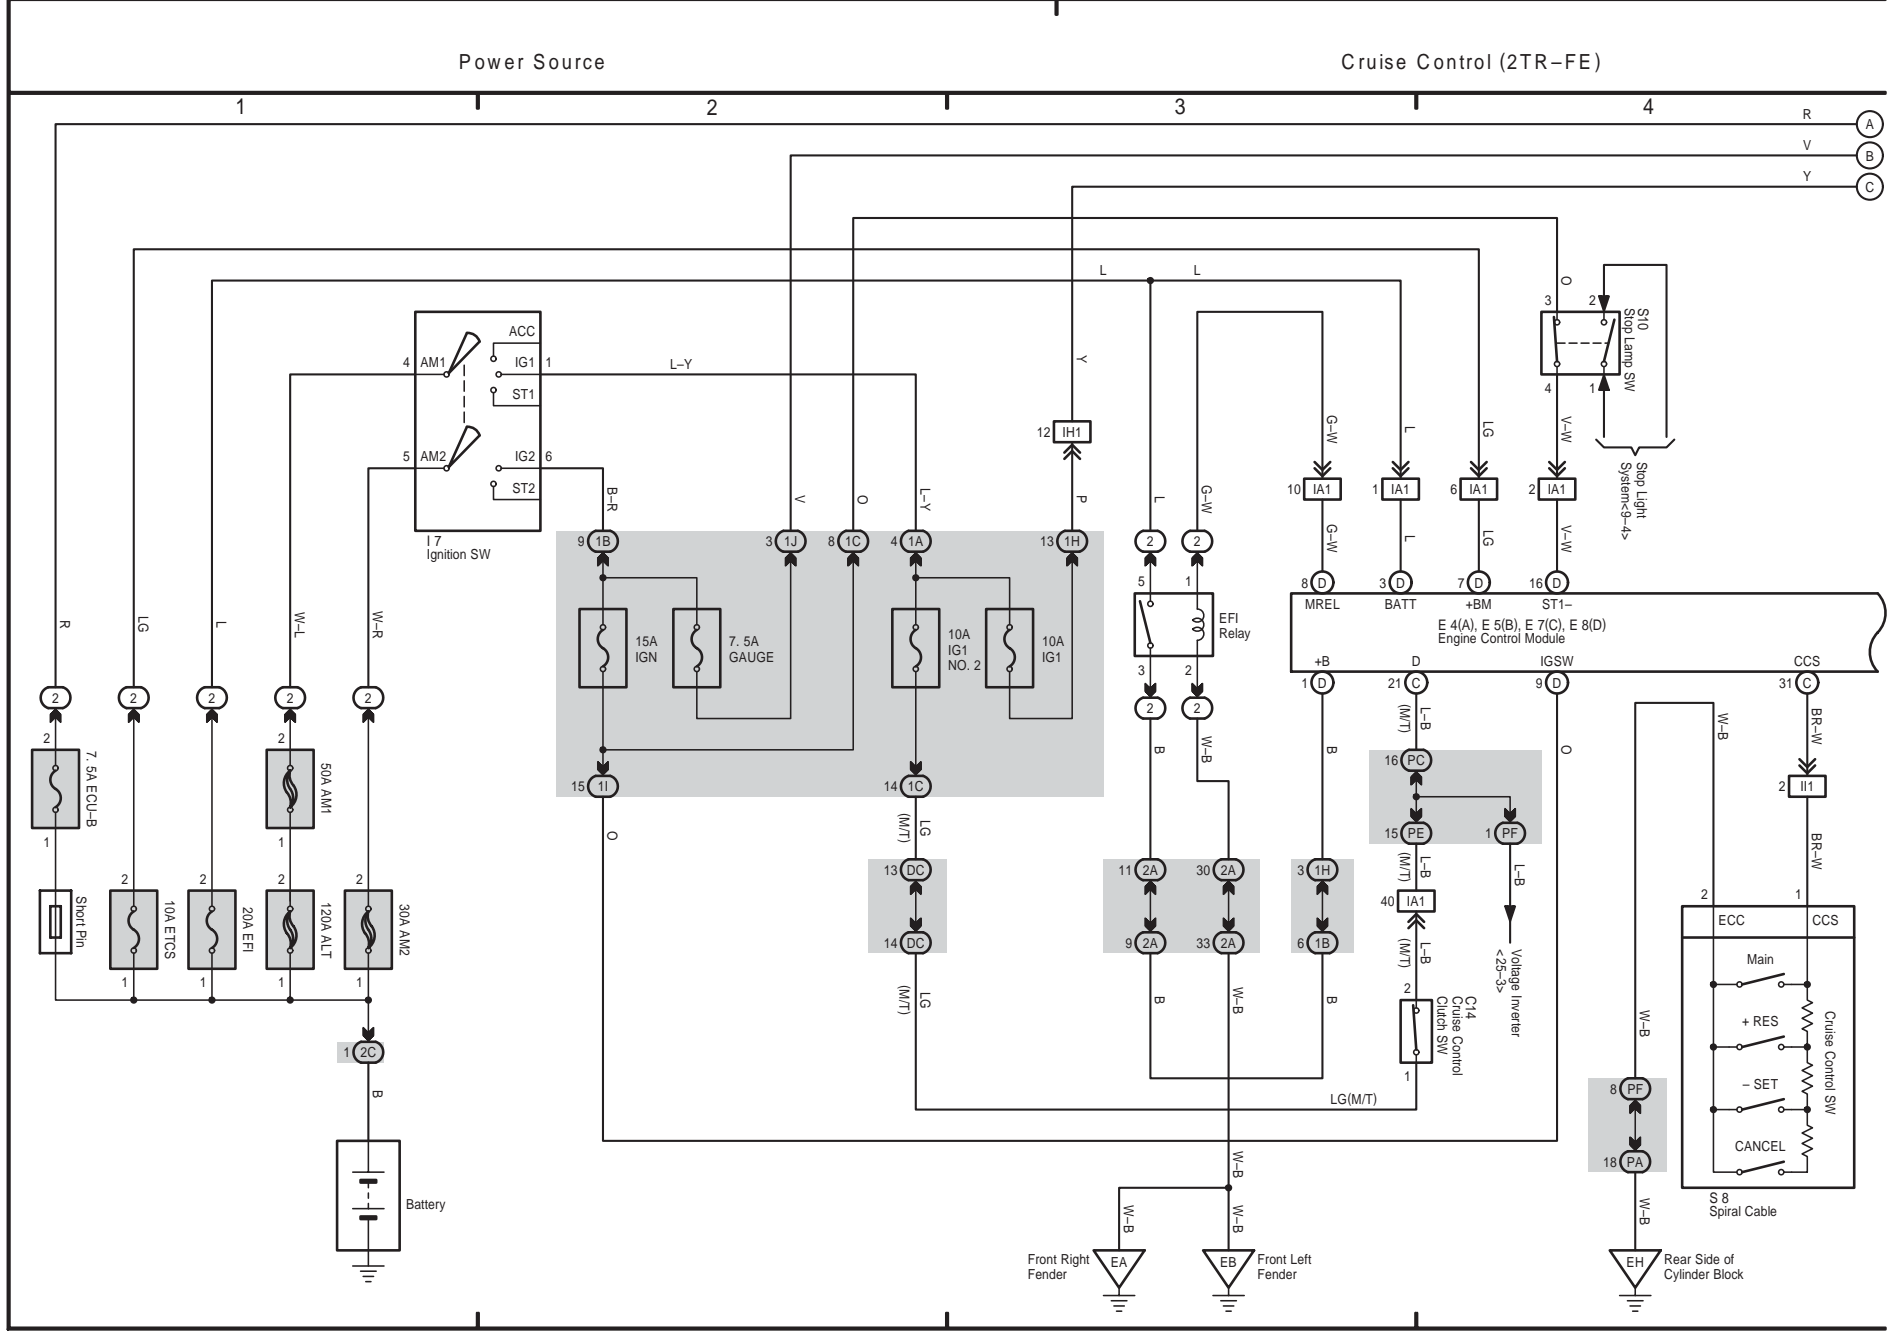

TOYOTA TACOMA (EM01D0U)

10 TOYOTA TACOMA

TOYOTA TACOMA (EM01D0U)

11 TOYOTA TACOMA

TOYOTA TACOMA (EM01D0U)

TOYOTA TACOMA (EM01D0U)

OVERALL ELECTRICAL WIRING DIAGRAM

Electronically Controlled Transmission and A/T Indicator (1GR-FE)

TOYOTA TACOMA (EM01D0U)

Electronically Controlled Transmission and A/T Indicator (1GR-FE)

Electronically Controlled Transmission and A/T Indicator (2TR-FE)

TOYOTA TACOMA (EM01D0U)

Electronically Controlled Transmission and A/T Indicator (2TR-FE)