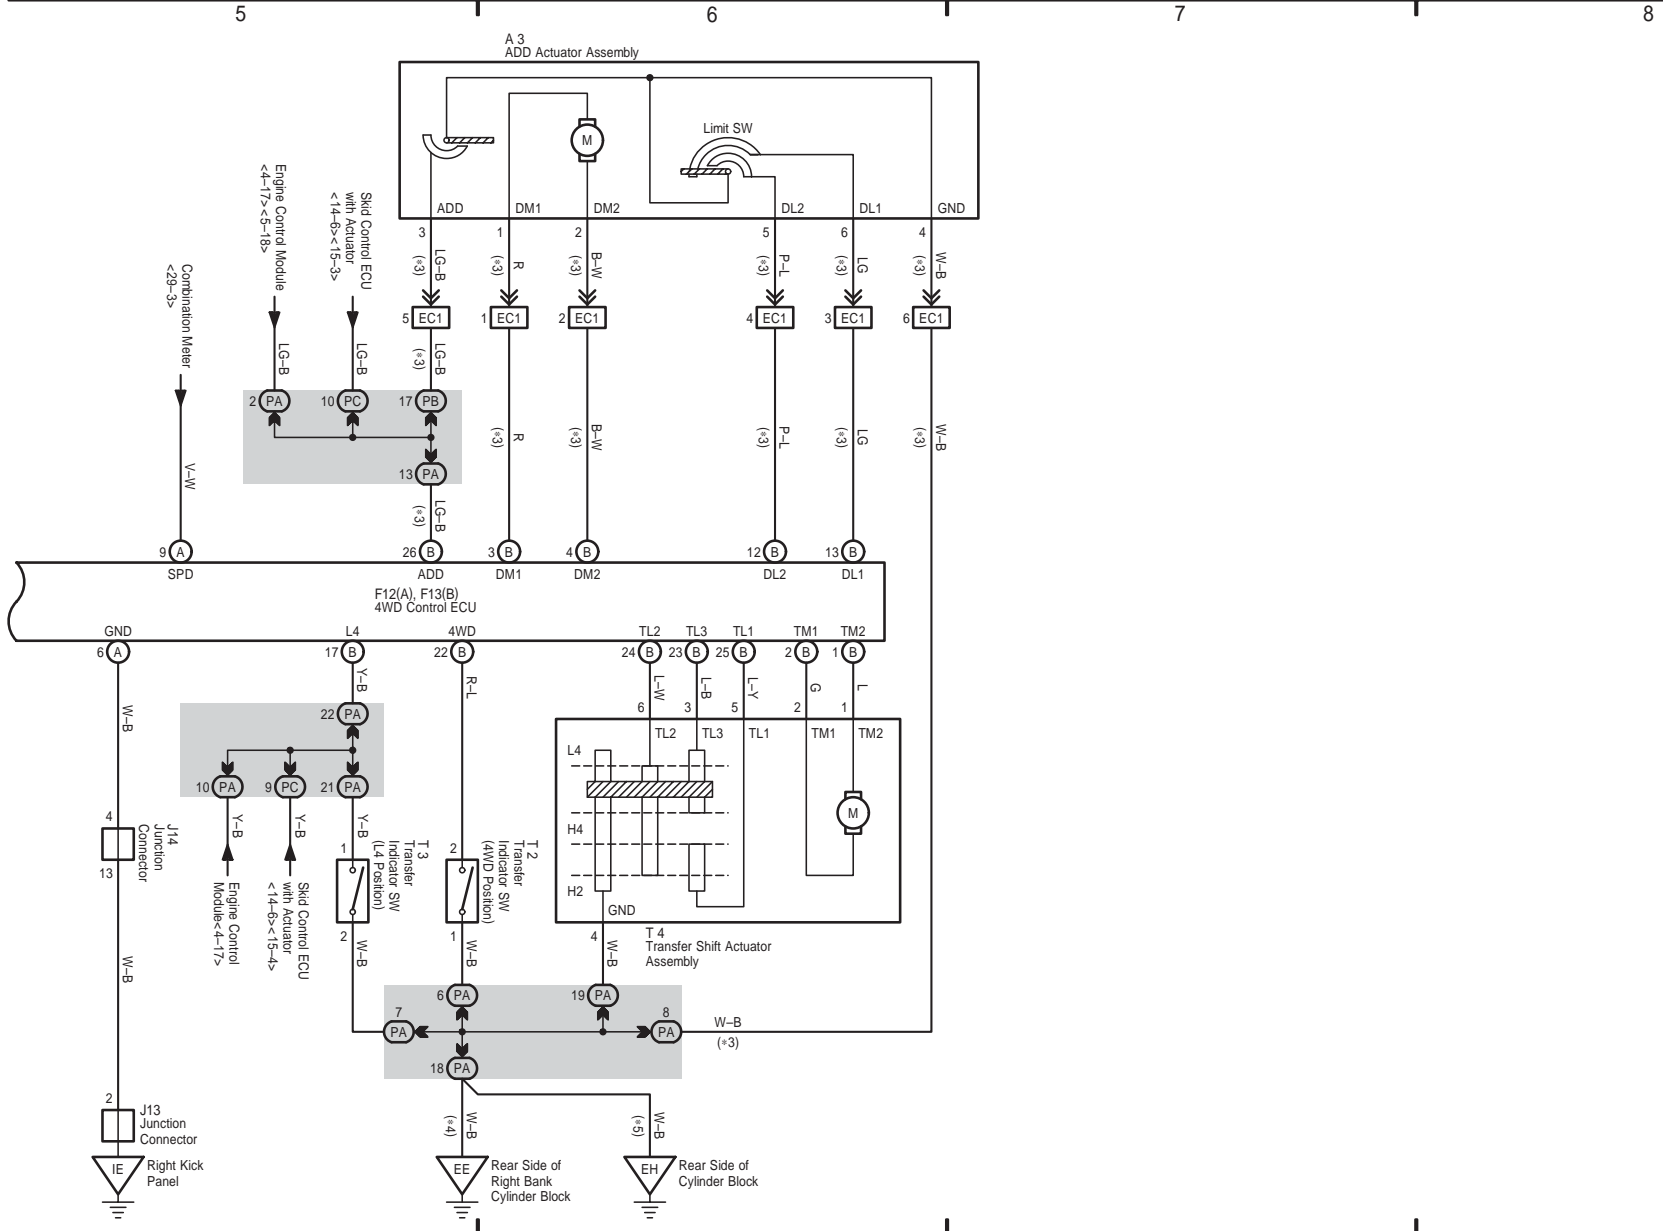

Multi Mode 4WD and Rear Differential Lock

+ 3 : w/ ADD
+ 4 : 1GR-FE
+ 5 : 2TR-FE

TOYOTA TACOMA (EM01D0U)