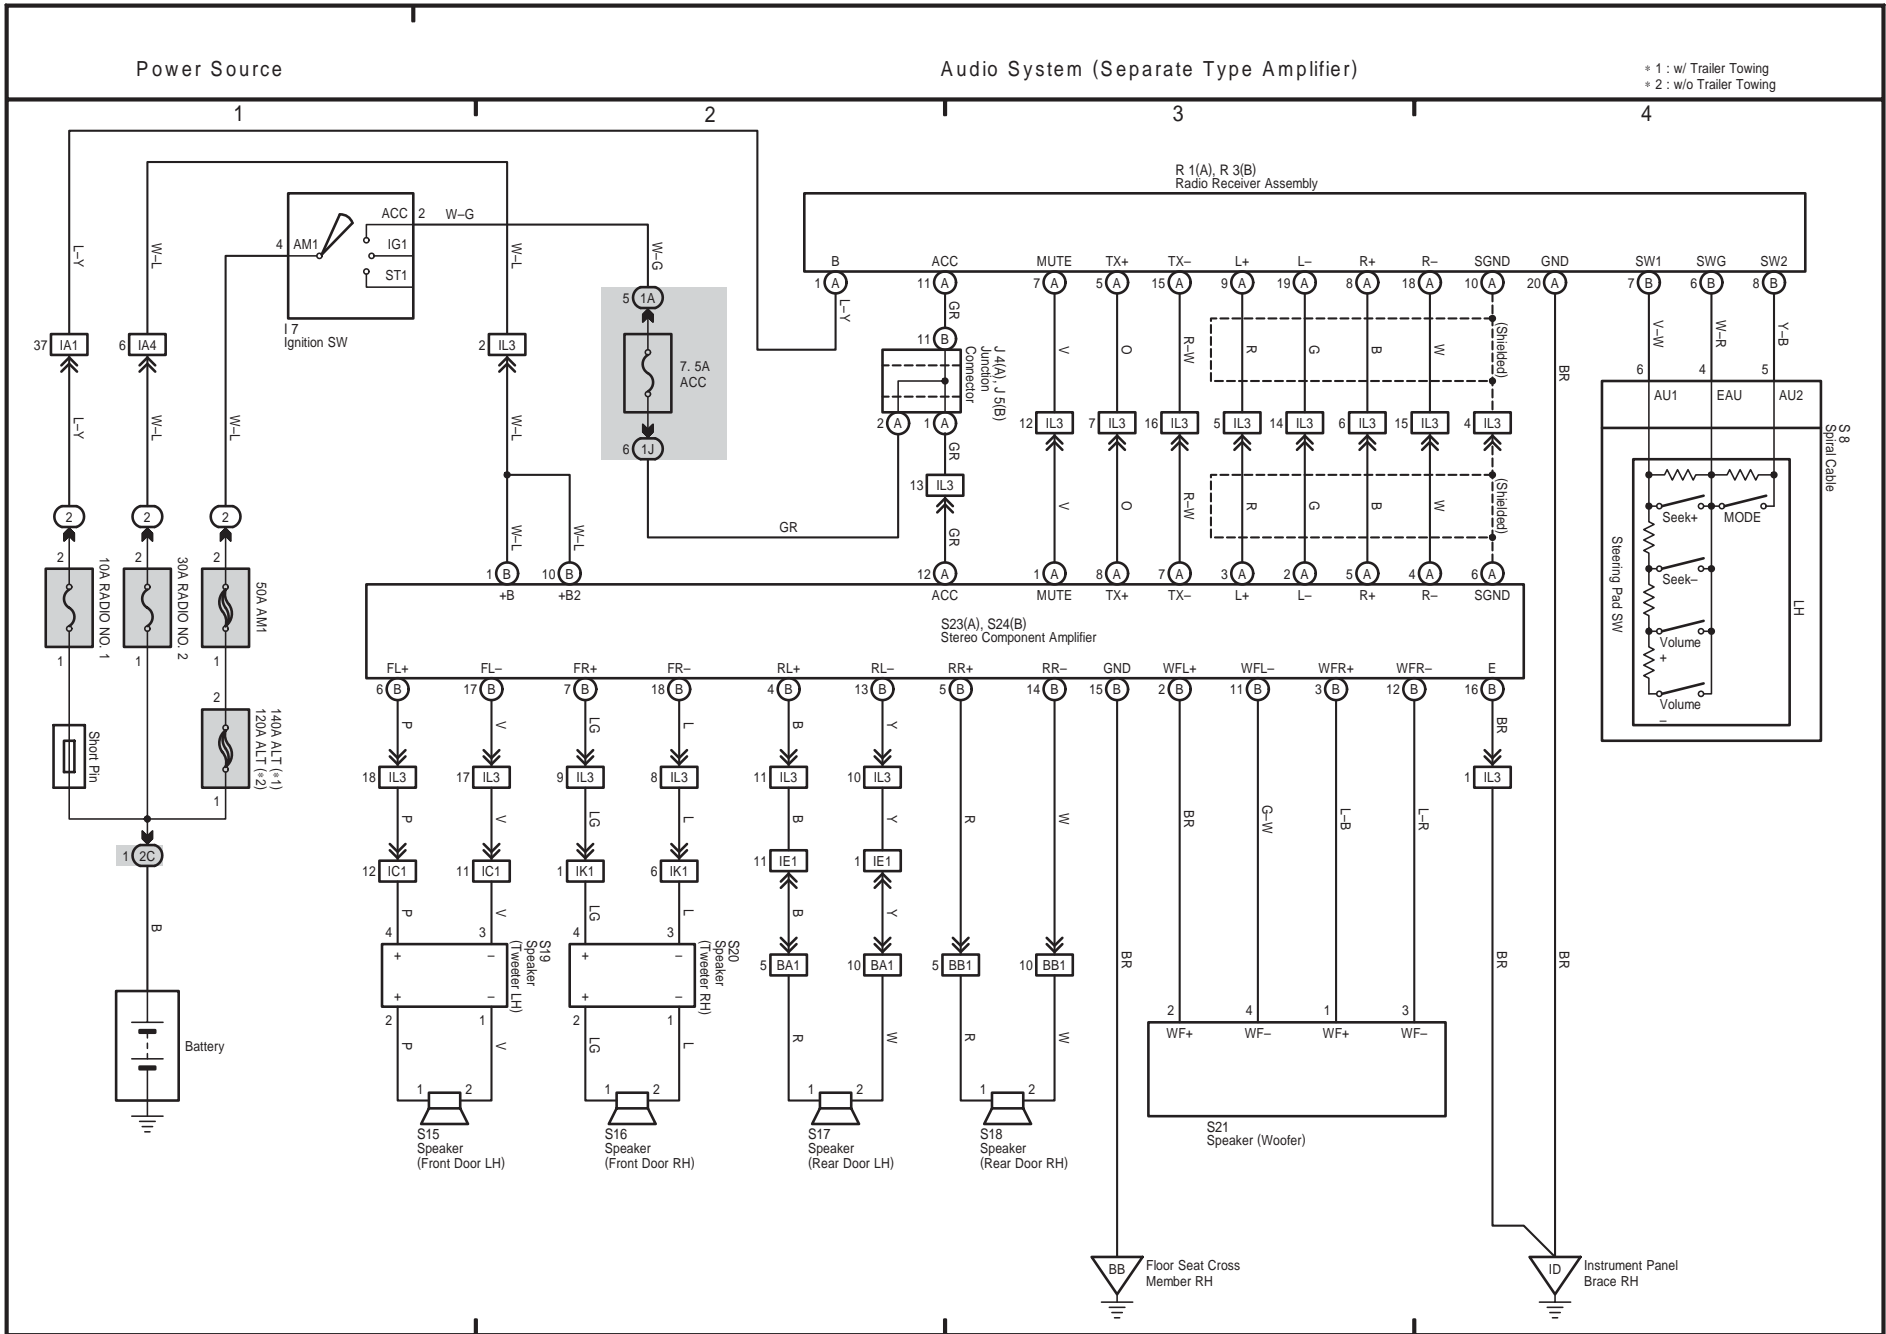

M OVERALL ELECTRICAL WIRING DIAGRAM

23 TOYOTA TACOMA

Power Source

Automatic Glare-Resistant
EC Mirror

Accessory Meter

Horn

- * 1 : w/ Trailer Towing
- * 2 : w/o Trailer Towing
- * 3 : Double Horn Type

TOYOTA TACOMA (EM01D0U)

M OVERALL ELECTRICAL WIRING DIAGRAM

24 TOYOTA TACOMA

362

TOYOTA TACOMA (EM01D0U)

25 TOYOTA TACOMA

TOYOTA TACOMA (EM01D0U)

27 TOYOTA TACOMA

TOYOTA TACOMA (EM01D0U)

- * 4 : 1GR-FE AT
- * 5 : 2TR-FE AT
- * 6 : USA
- * 7 : Canada

Combination Meter

M OVERALL ELECTRICAL WIRING DIAGRAM

Air Conditioning

TOYOTA TACOMA (EM01D0U)

31 TOYOTA TACOMA

M OVERALL ELECTRICAL WIRING DIAGRAM