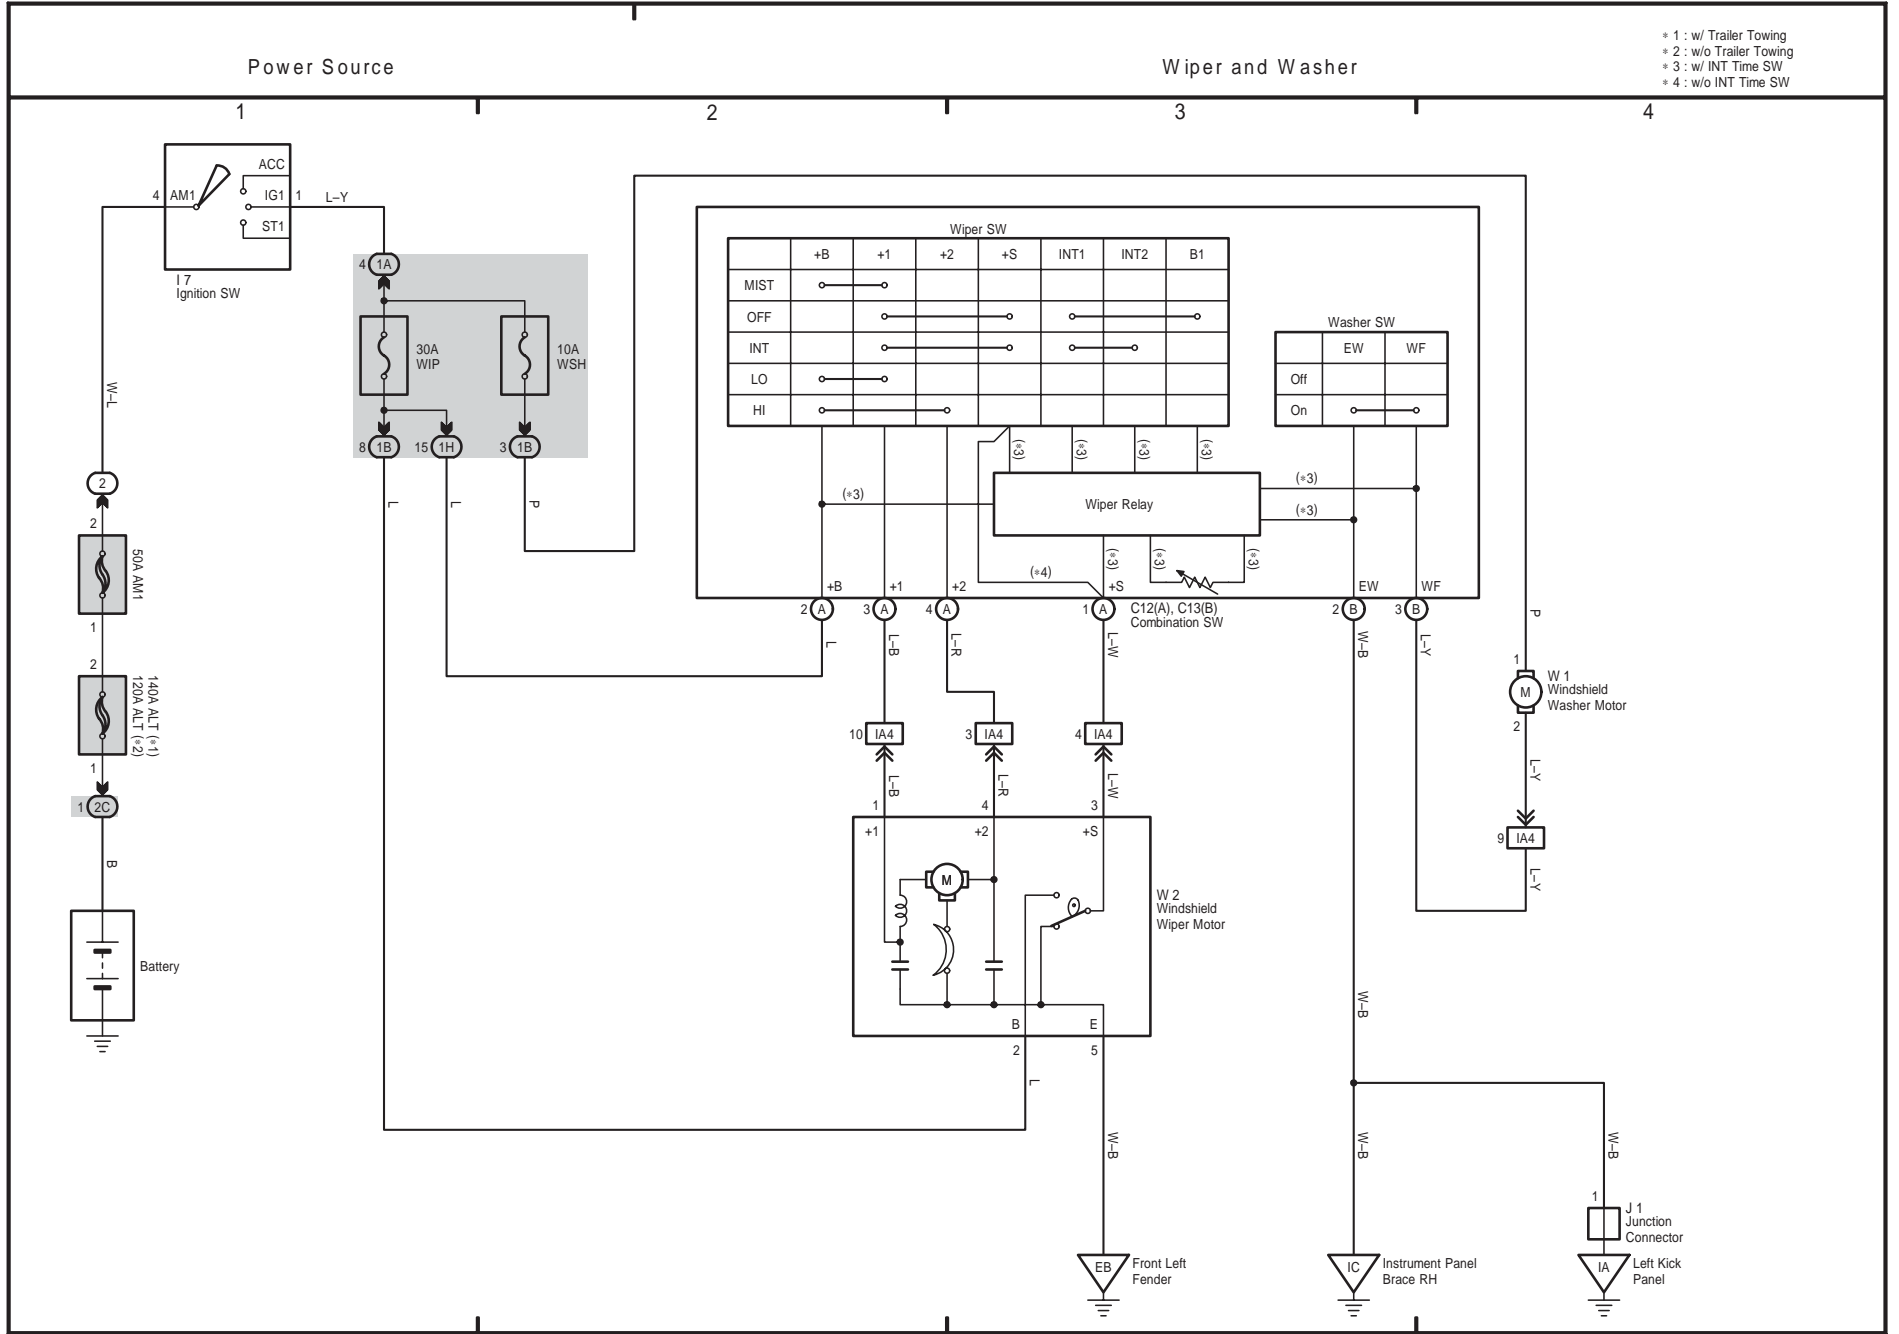

20 TOYOTA TACOMA

M OVERALL ELECTRICAL WIRING DIAGRAM

21 TOYOTA TACOMA

TOYOTA TACOMA (EM01D0U)

- * 1 : w/ Trailer Towing
- * 2 : w/o Trailer Towing
- * 3 : w/ INT Time SW
- * 4 : w/o INT Time SW

22 TOYOTA TACOMA

M OVERALL ELECTRICAL WIRING DIAGRAM

23 TOYOTA TACOMA

Power Source

Automatic Glare-Resistant
EC Mirror

Accessory Meter

Horn

- * 1 : w/ Trailer Towing
- * 2 : w/o Trailer Towing
- * 3 : Double Horn Type

TOYOTA TACOMA (EM01D0U)