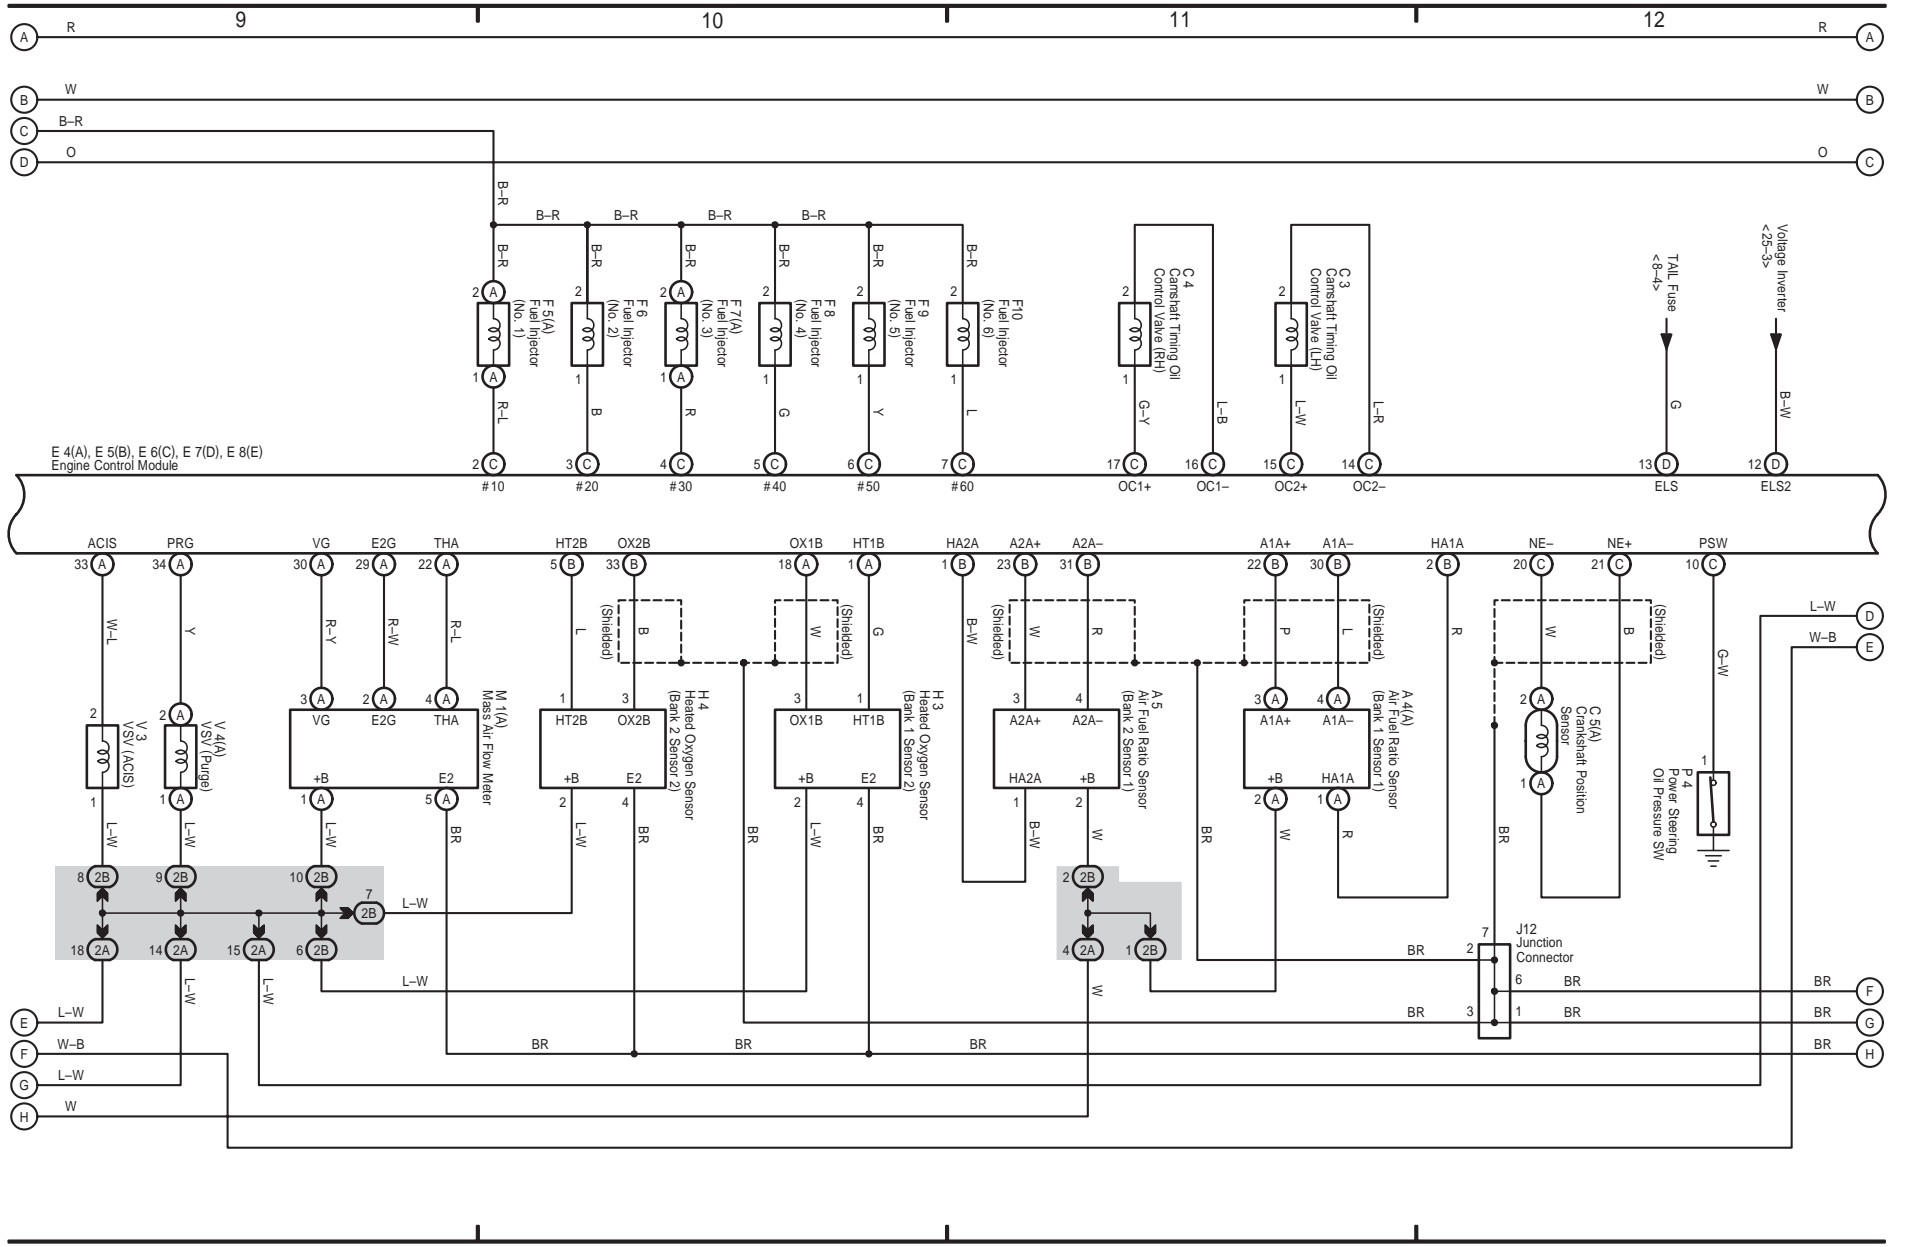

2 TOYOTA TACOMA

3 TOYOTA TACOMA

TOYOTA TACOMA (EM01D0U)

4 TOYOTA TACOMA

(Cont. next page)

Engine Control (1GR-FE)

* 3 : Malfunction Indicator Lamp

TOYOTA TACOMA (EM01D0U)

4 TOYOTA TACOMA (Cont' d)

(Cont. next page)

Engine Control (1GR-FE)

4 TOYOTA TACOMA (Cont' d)

Engine Control (2TR-FE)

* 1 : Malfunction Indicator Lamp

TOYOTA TACOMA (EM01D0U)

Engine Control (2TR-FE)