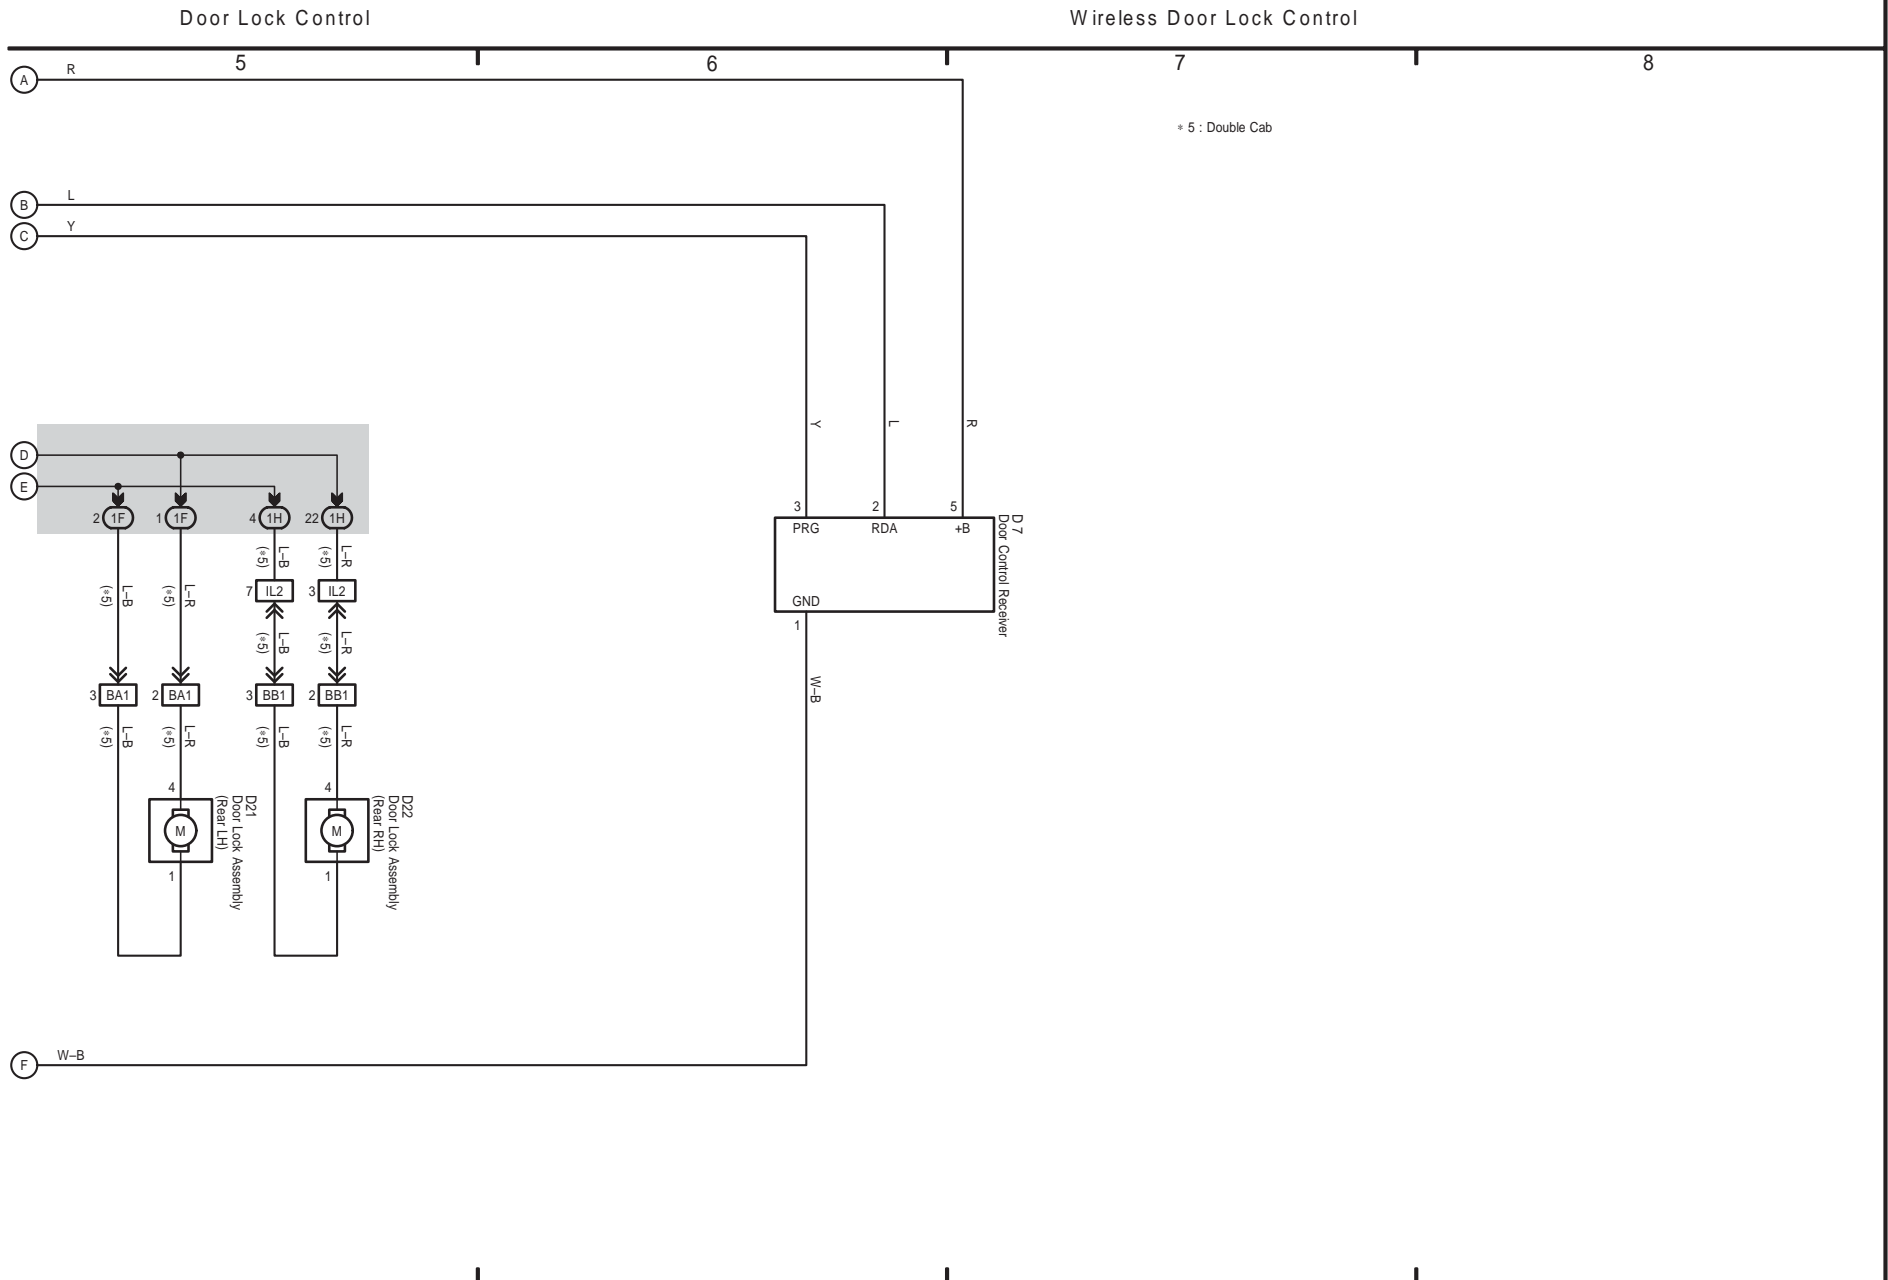

17 TOYOTA TACOMA (Cont' d)

TOYOTA TACOMA (EM01D0U)