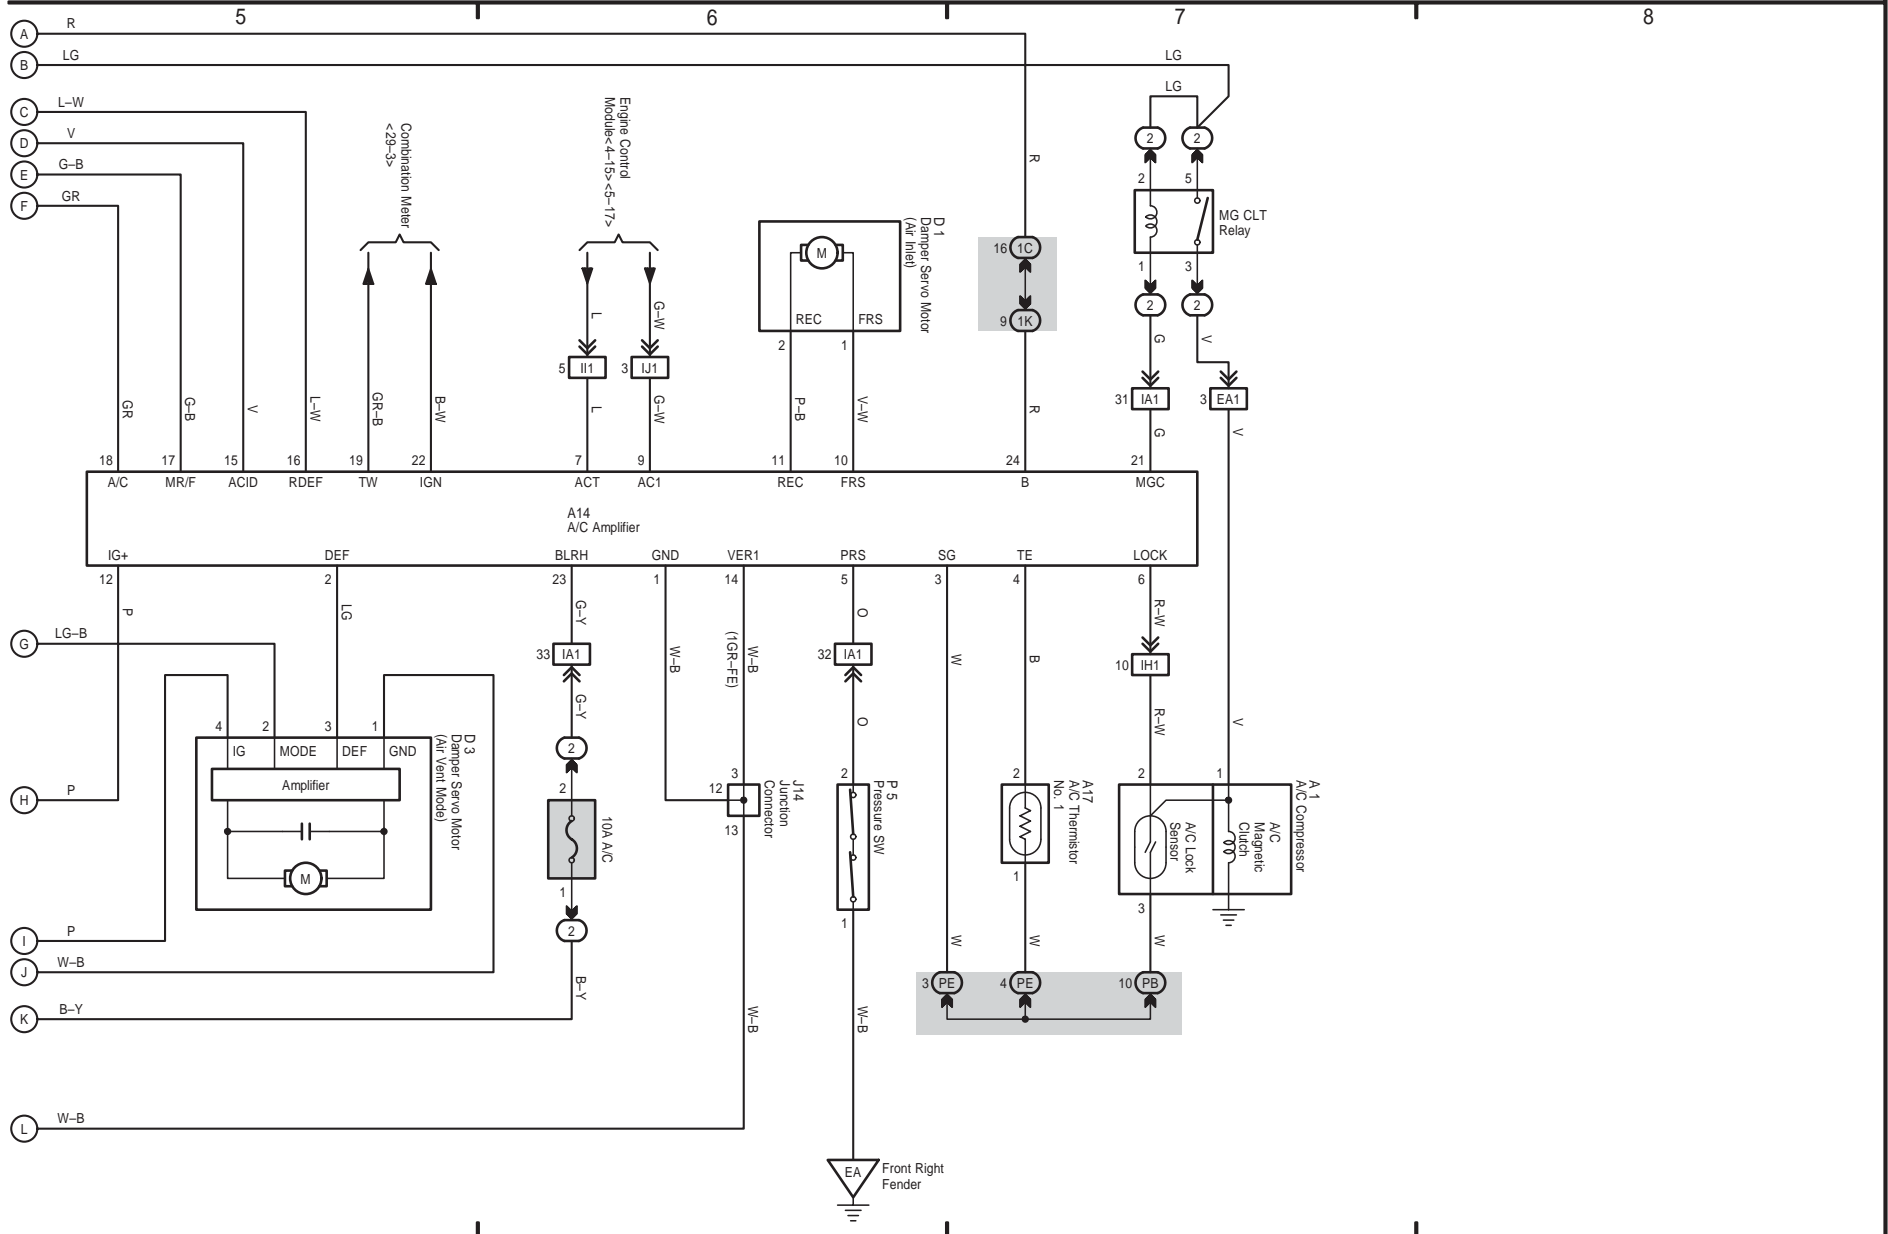

M OVERALL ELECTRICAL WIRING DIAGRAM

23 TOYOTA TACOMA

Power Source

Automatic Glare-Resistant
EC Mirror

Accessory Meter

Horn

- * 1 : w/ Trailer Towing
- * 2 : w/o Trailer Towing
- * 3 : Double Horn Type

TOYOTA TACOMA (EM01D0U)

- * 4 : 1GR-FE AT
- * 5 : 2TR-FE AT
- * 6 : USA
- * 7 : Canada

Combination Meter

M OVERALL ELECTRICAL WIRING DIAGRAM

Air Conditioning

TOYOTA TACOMA (EM01D0U)

31 TOYOTA TACOMA

M OVERALL ELECTRICAL WIRING DIAGRAM