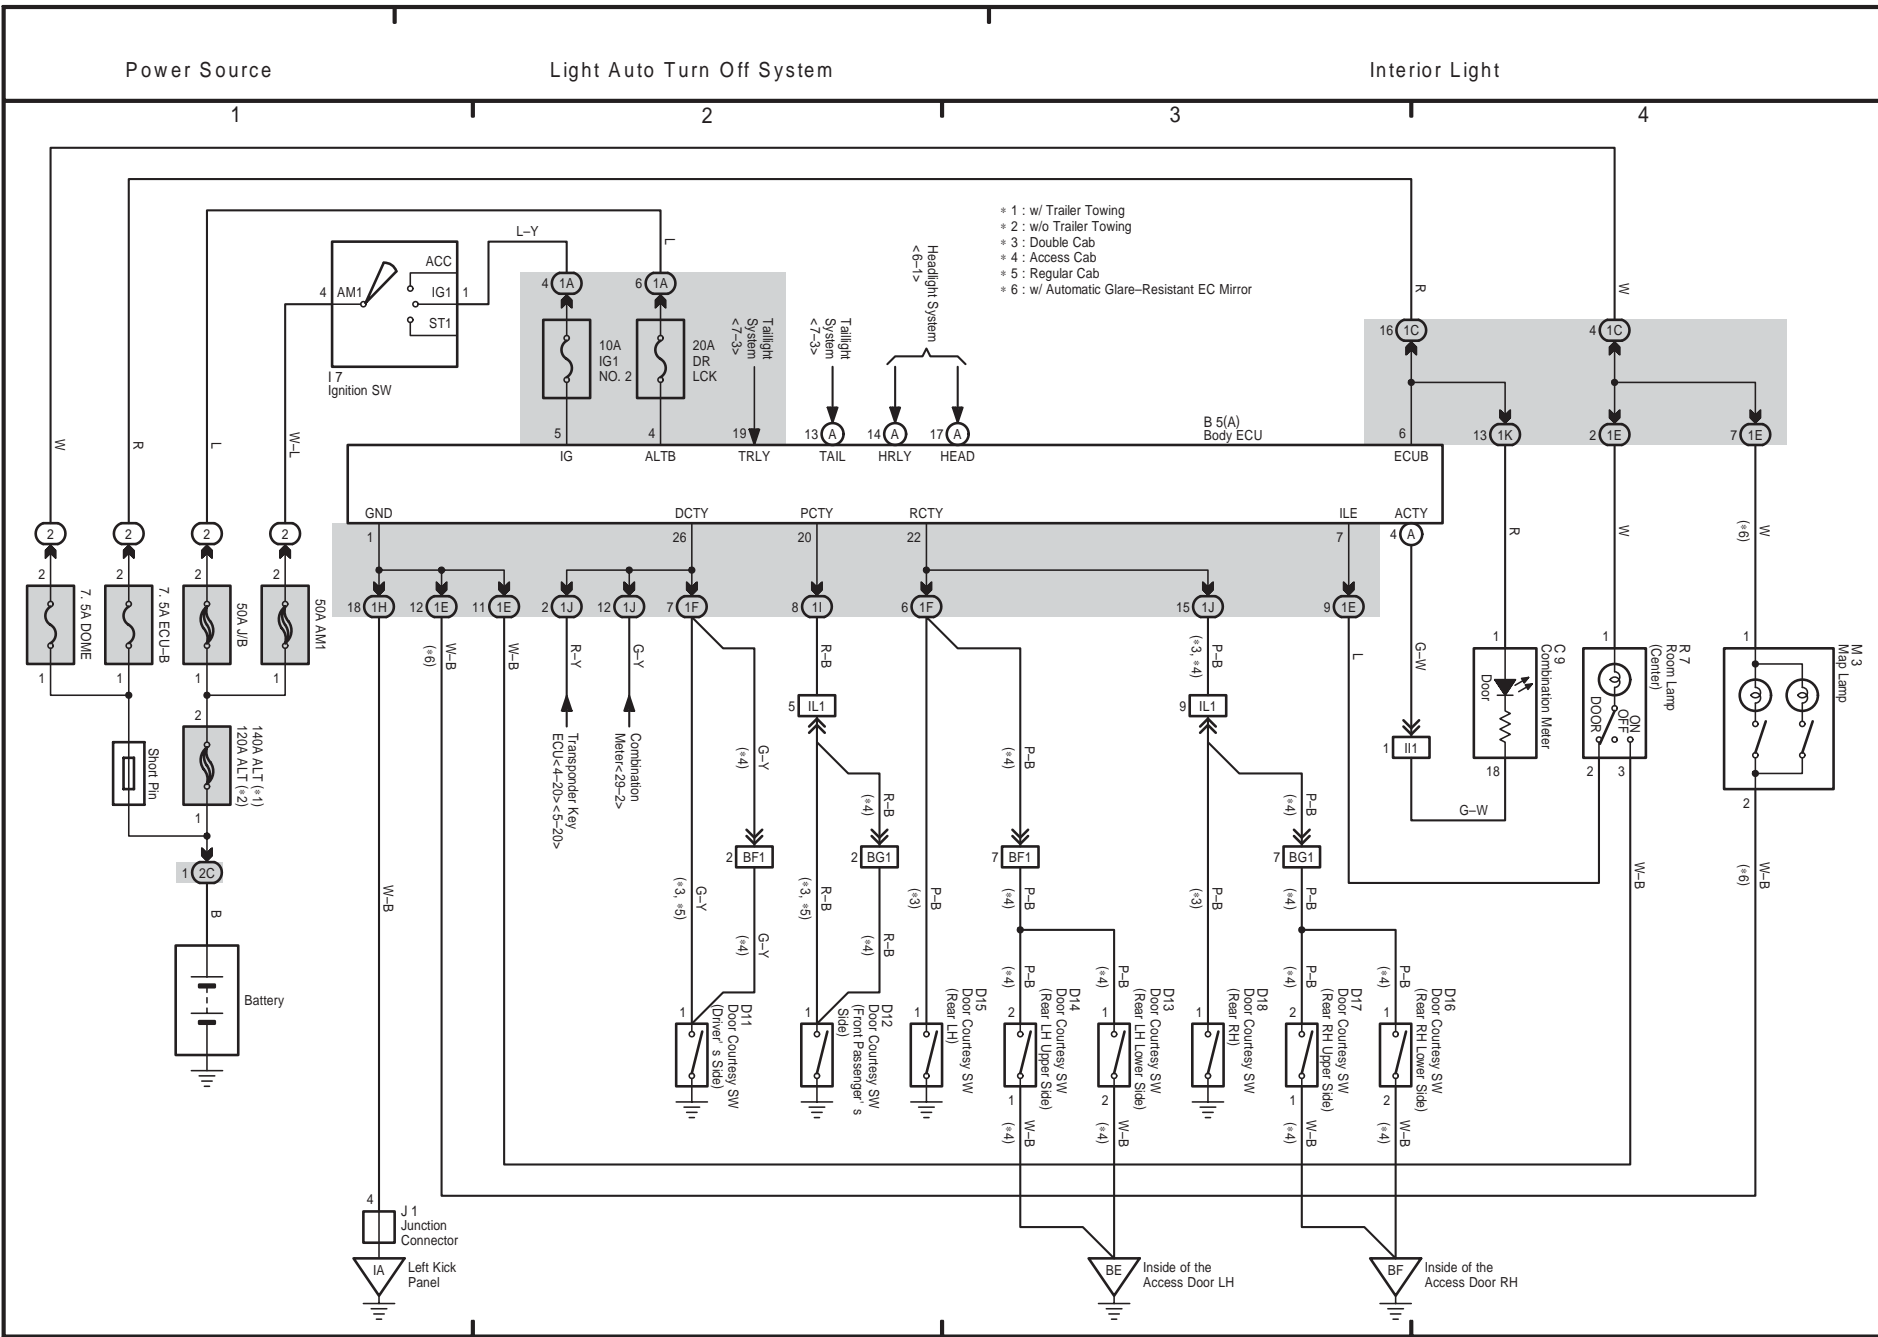

TOYOTA TACOMA (EM01D0U)

10 TOYOTA TACOMA

TOYOTA TACOMA (EM01D0U)

11 TOYOTA TACOMA

TOYOTA TACOMA (EM01D0U)

TOYOTA TACOMA (EM01D0U)

OVERALL ELECTRICAL WIRING DIAGRAM

Electronically Controlled Transmission and A/T Indicator (1GR-FE)