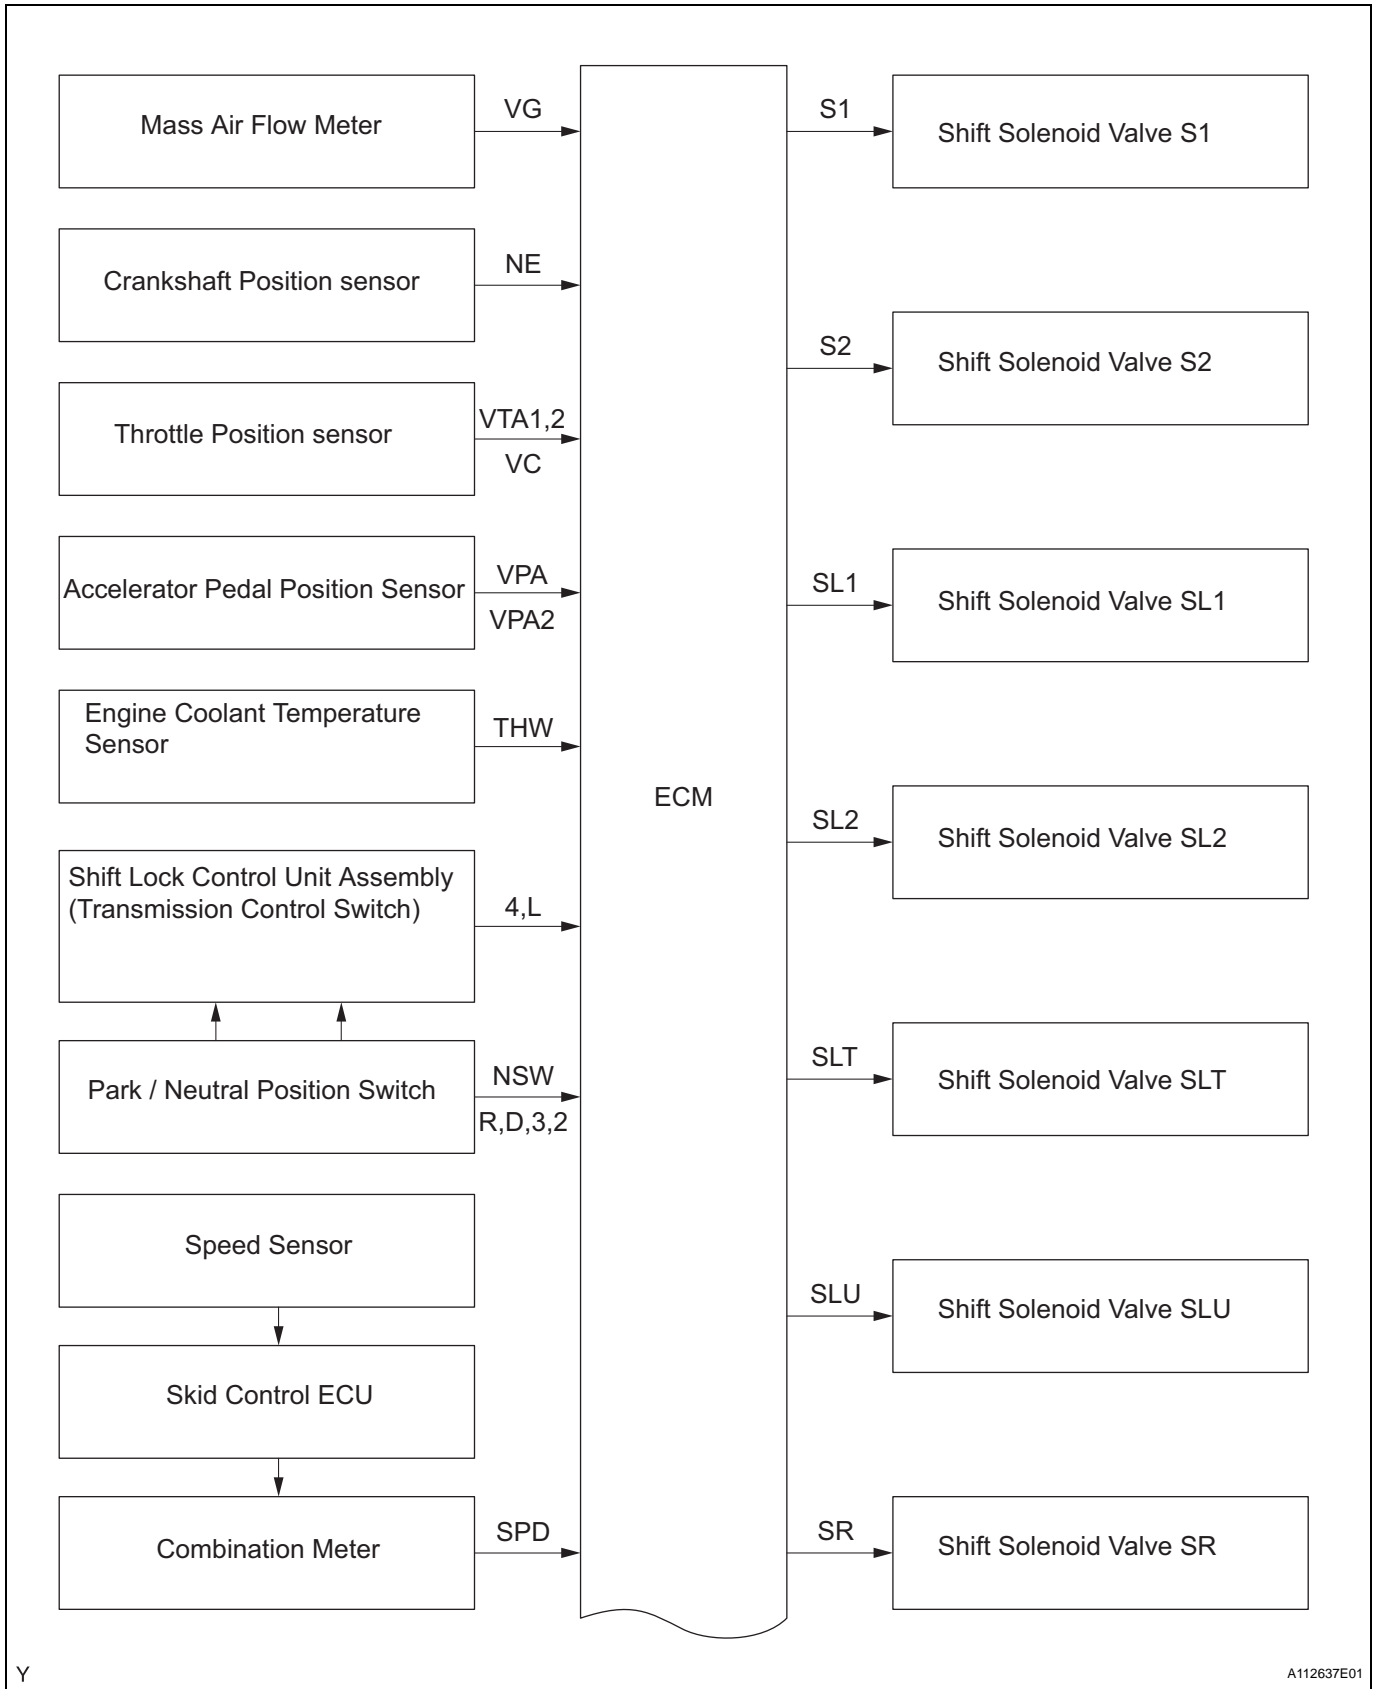

SYSTEM DIAGRAM

The configuration of the electronic control system in the A750F automatic transmission is as shown in the following chart.

AT

AT