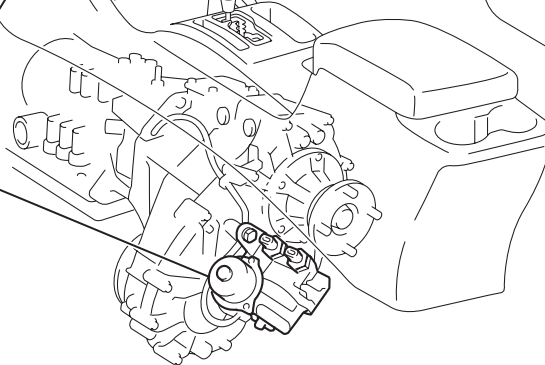

# TOUCH SELECT 2-4 AND HIGH-LOW SYSTEM

## PARTS LOCATION

TF

COMBINATION METER

4 WHEEL DRIVE CONTROL SWITCH

4 WHEEL DRIVE CONTROL ECU

TRANSFER SHIFT ACTUATOR ASSY

- TRANSFER MOTOR
- LIMIT SWITCH

# SYSTEM DIAGRAM

TF