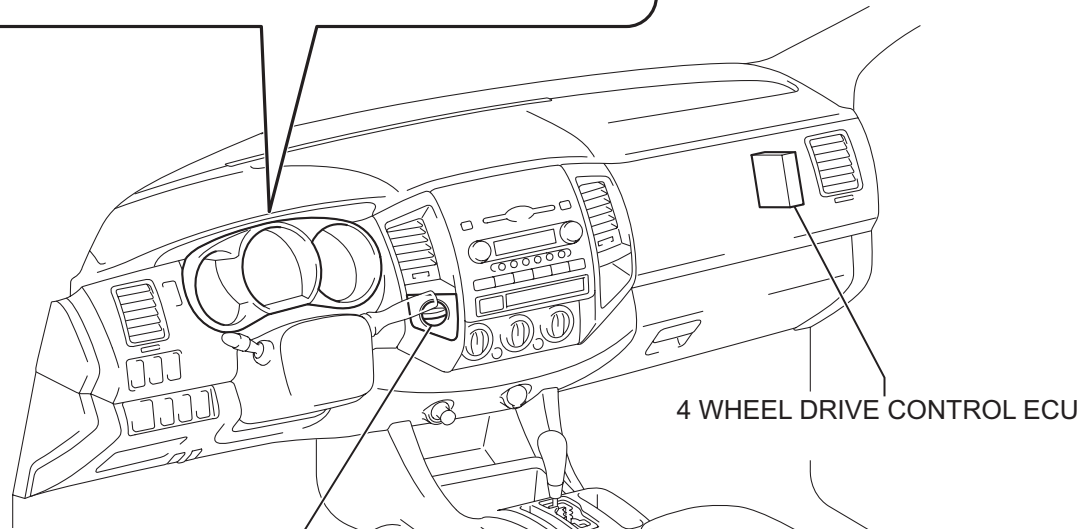

# TOUCH SELECT 2-4 AND HIGH-LOW SYSTEM

## PARTS LOCATION

TF

COMBINATION METER

4 WHEEL DRIVE CONTROL SWITCH

4 WHEEL DRIVE CONTROL ECU

TRANSFER SHIFT ACTUATOR ASSY

- TRANSFER MOTOR
- LIMIT SWITCH