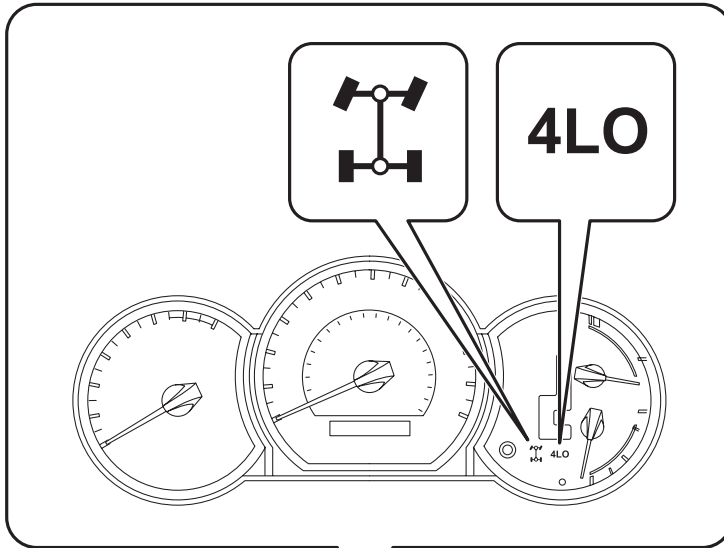

# TOUCH SELECT 2-4 AND HIGH-LOW SYSTEM

## PARTS LOCATION

TF

COMBINATION METER

4 WHEEL DRIVE CONTROL SWITCH

4 WHEEL DRIVE CONTROL ECU

TRANSFER SHIFT ACTUATOR ASSY

- TRANSFER MOTOR
- LIMIT SWITCH