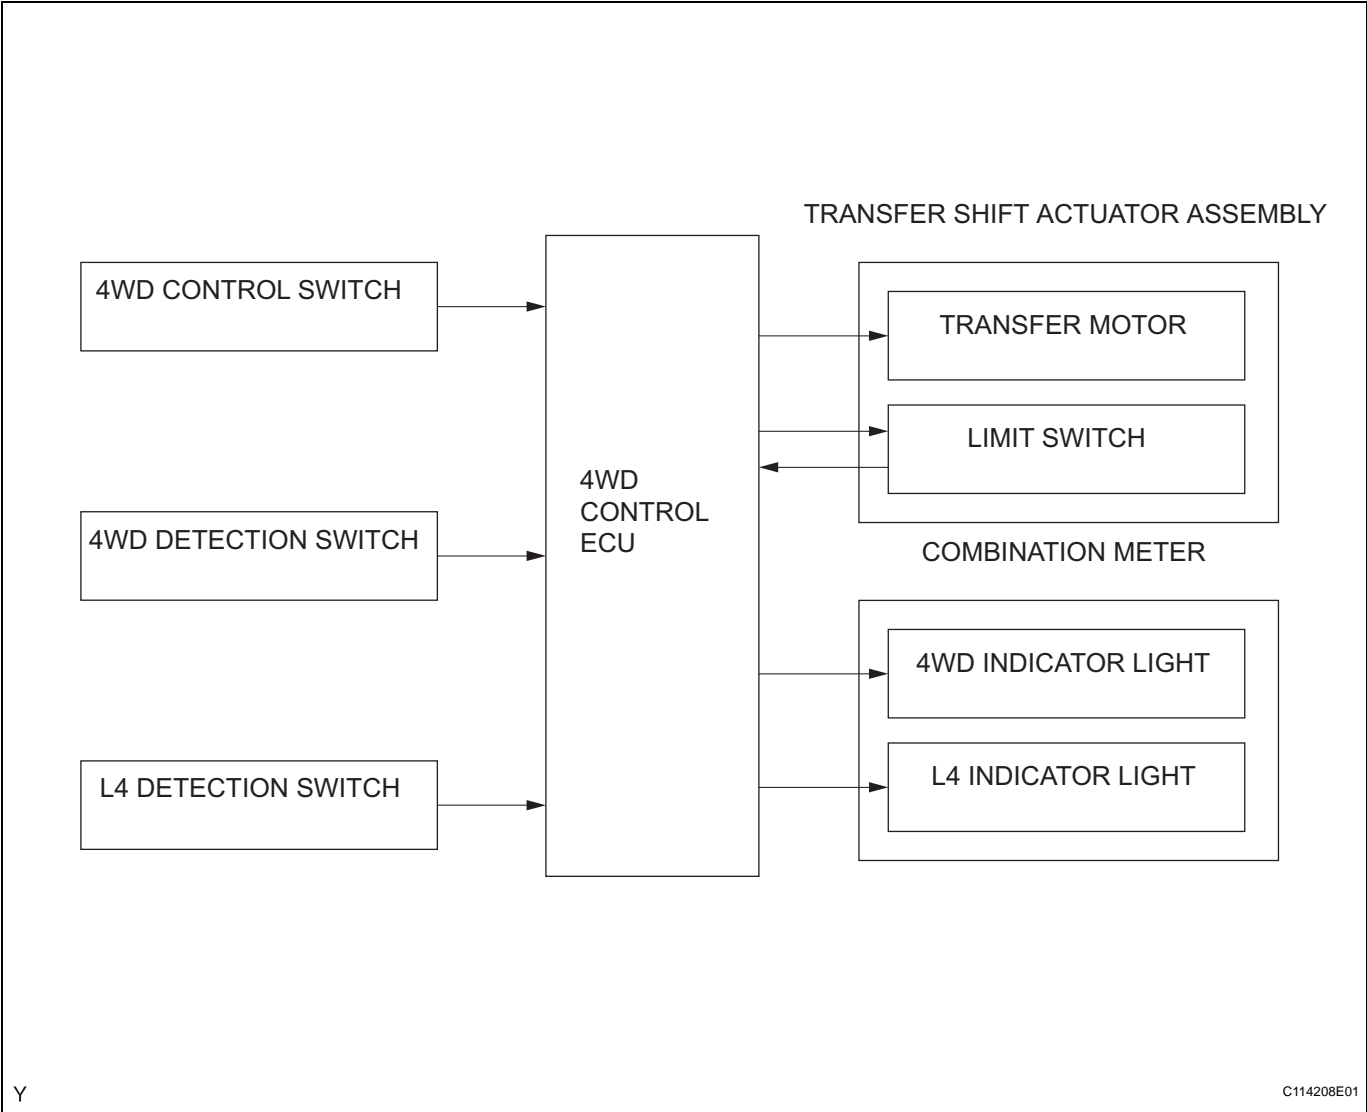

# TOUCH SELECT 2-4 AND HIGH-LOW SYSTEM

## PARTS LOCATION

TF

COMBINATION METER

4 WHEEL DRIVE CONTROL SWITCH

4 WHEEL DRIVE CONTROL ECU

TRANSFER SHIFT ACTUATOR ASSY

- TRANSFER MOTOR
- LIMIT SWITCH

# SYSTEM DIAGRAM

TF