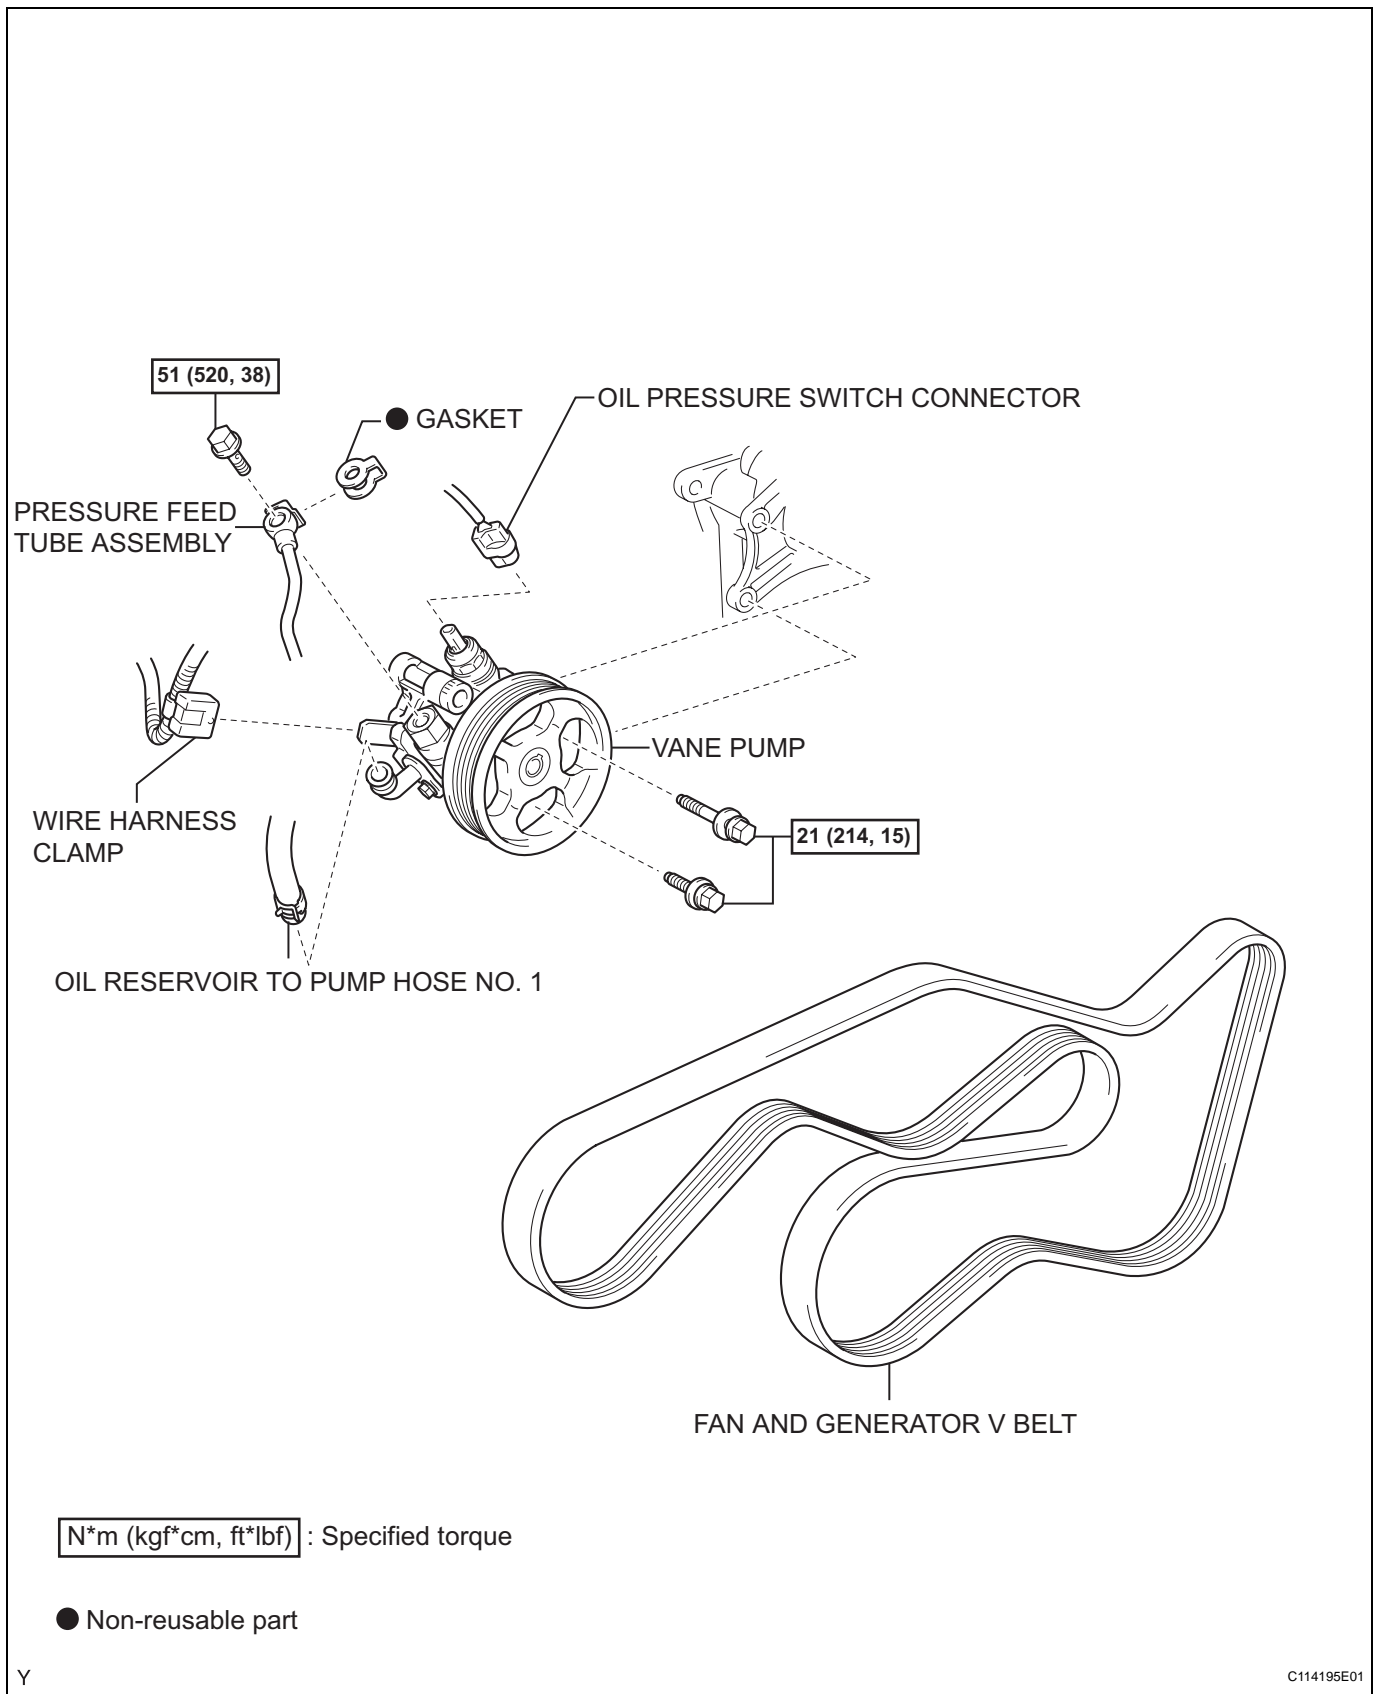

# VANE PUMP (for 1GR-FE)

## COMPONENTS

PS