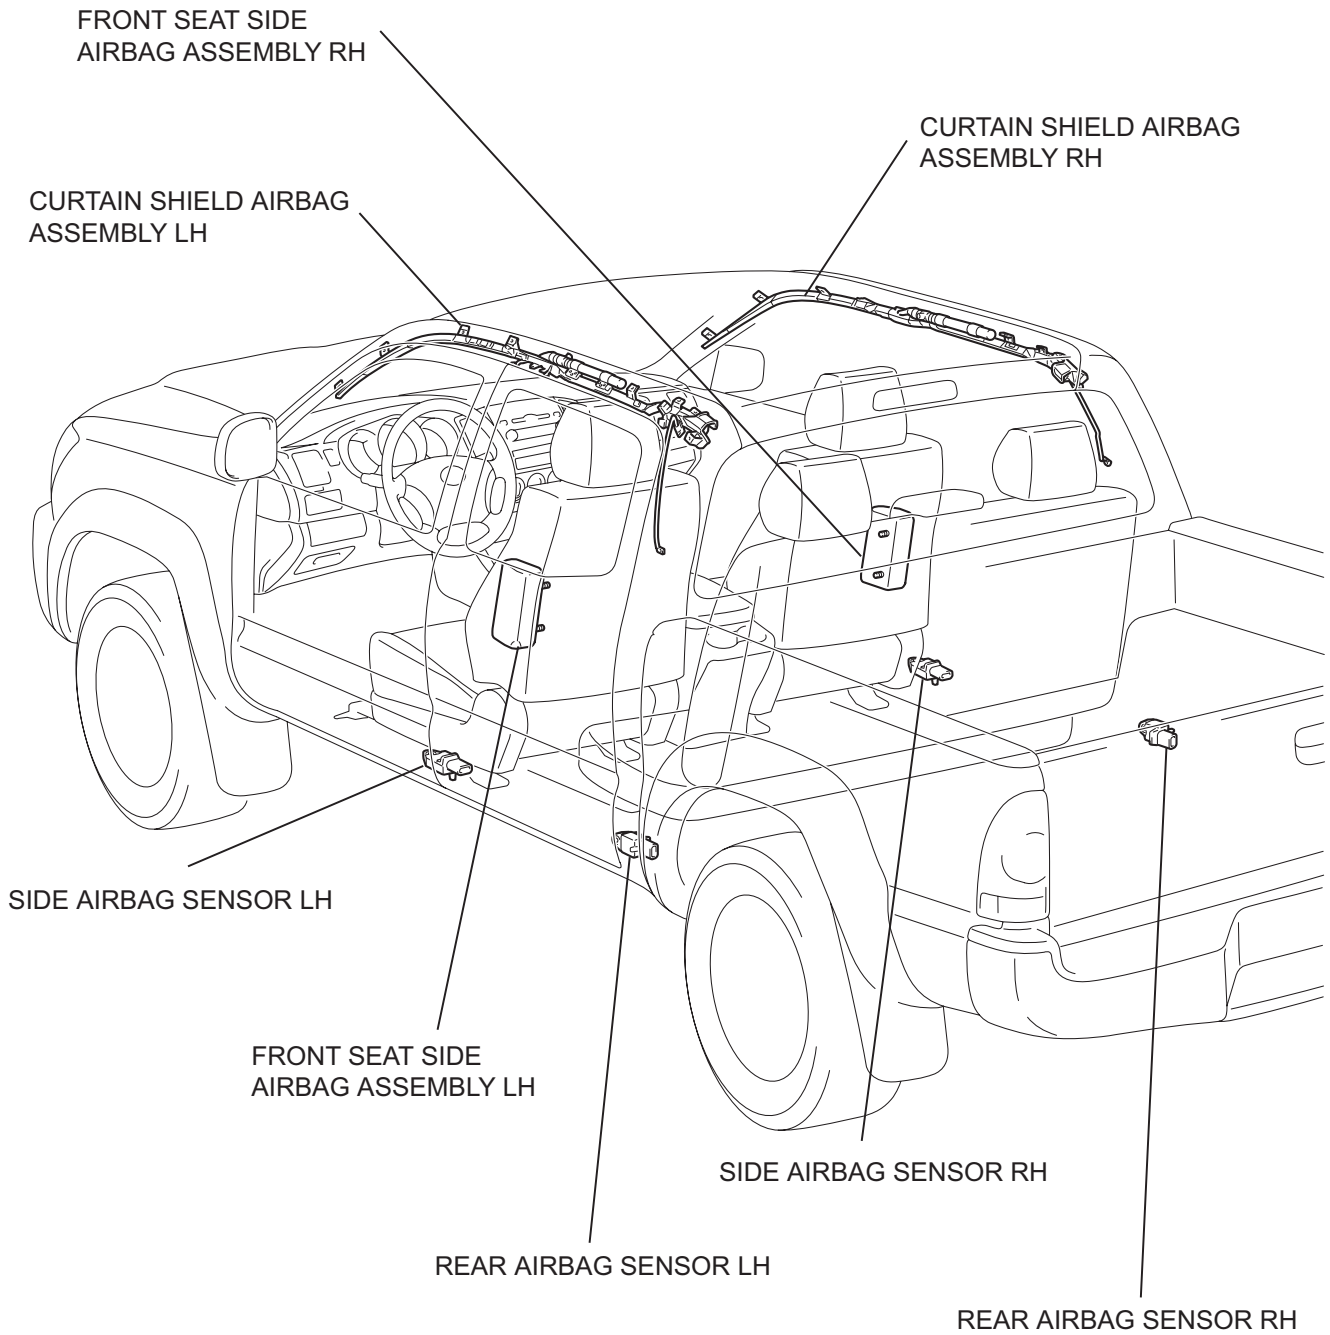

w/ FRONT SEAT SIDE AIRBAG and CURTAIN SHIELD AIRBAG :

RS