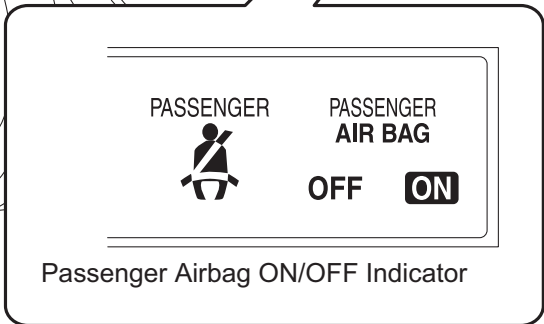

# PARTS LOCATION

COMBINATION METER

FRONT PASSENGER AIRBAG ASSEMBLY

FRONT AIRBAG SENSOR RH

FRONT AIRBAG SENSOR LH

STEERING PAD

SPIRAL CABLE

CENTER AIRBAG SENSOR ASSEMBLY

DLC3

HAZARD WARNING SIGNAL SWITCH ASSEMBLY

AIRBAG CUT-OFF SWITCH (Except Double Cab)

RS

for BENCH SEAT:

OCCUPANT CLASSIFICATION ECU

FRONT SEAT OUTER  
BELT ASSEMBLY LH

FRONT SEAT INNER  
BELT ASSEMBLY LH