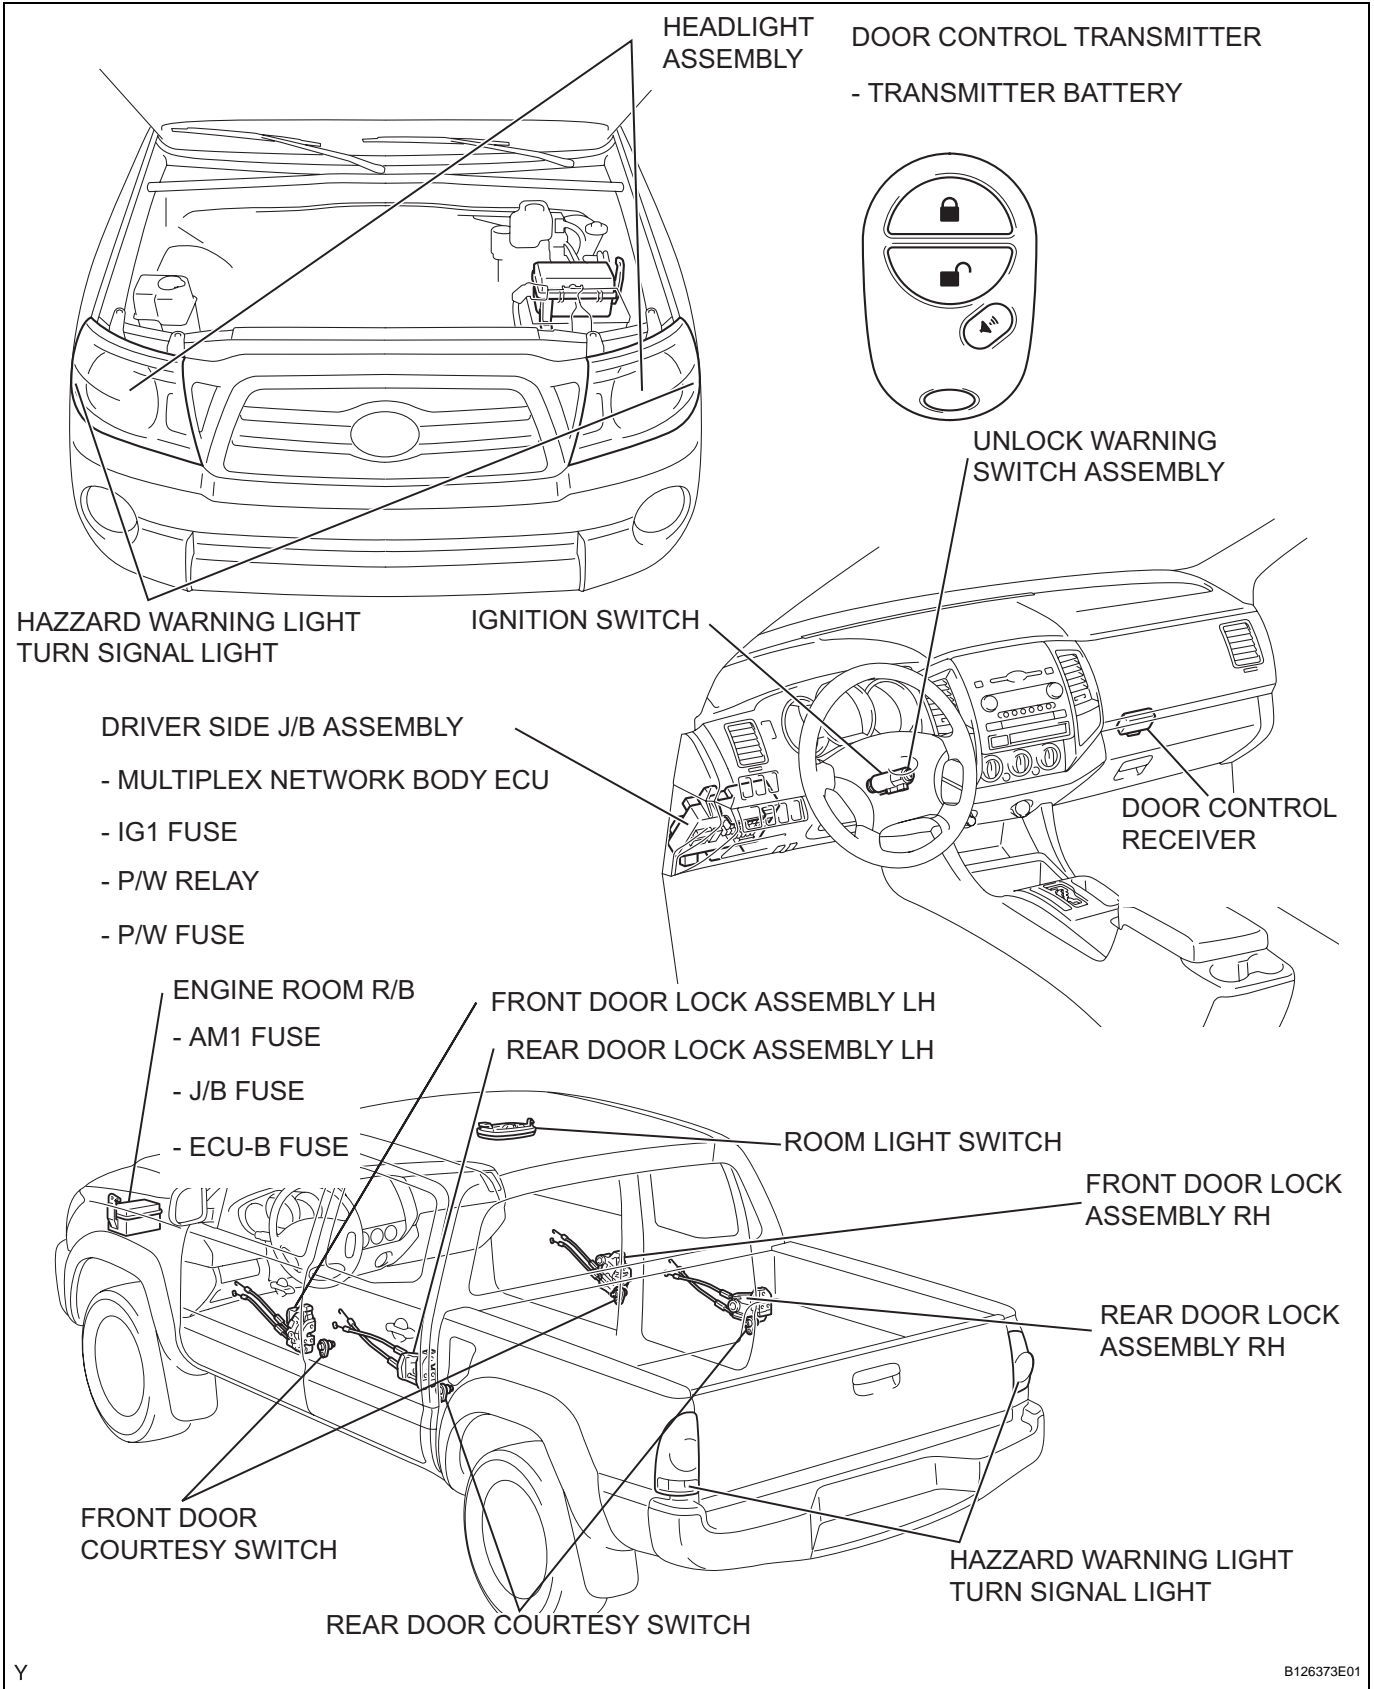

# WIRELESS DOOR LOCK CONTROL SYSTEM

## PARTS LOCATION

Y

B126373E01

DL