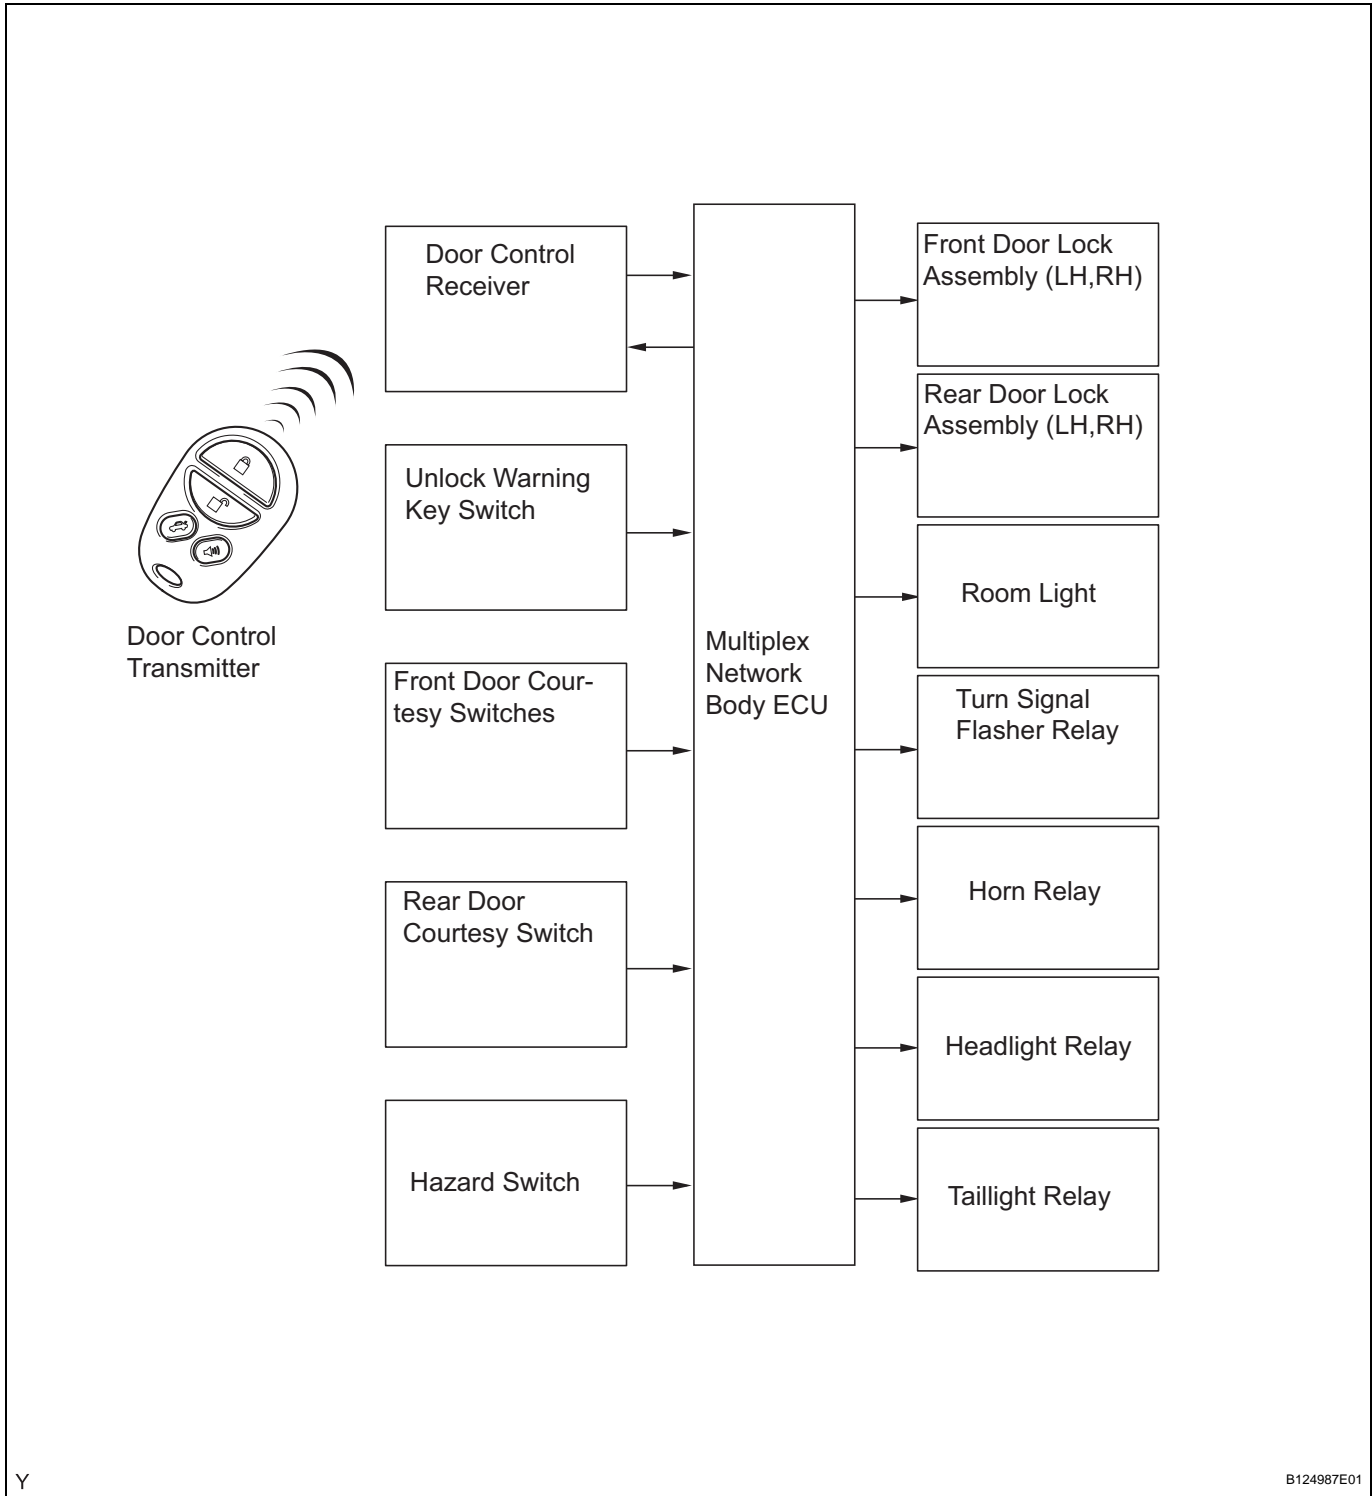

# WIRELESS DOOR LOCK CONTROL SYSTEM

## PARTS LOCATION

Y

B126373E01

DL

# SYSTEM DIAGRAM

Y

B124987E01