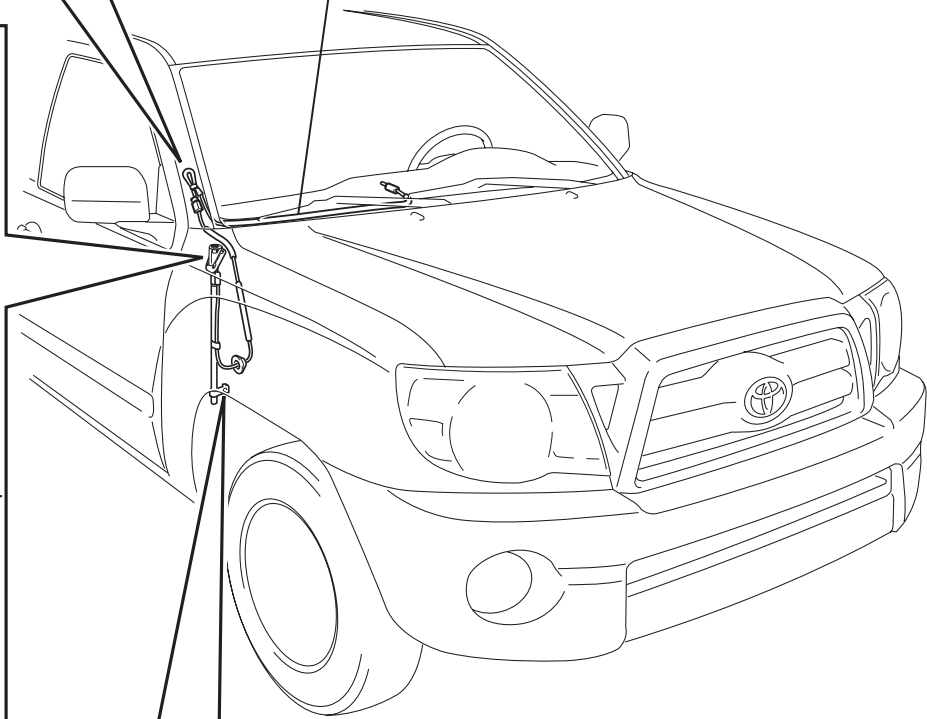

RADIO ANTENNA POLE

COMPONENTS

AV

RADIO ANTENNA CODE SUB-ASSEMBLY

AV

REMOVAL

1. **REMOVE PULL TOP ANTENNA POLE SUB - ASSEMBLY**
 - (a) Remove the pull top antenna pole sub-assembly by turning it counterclockwise.

INSTALLATION

1. **INSTALL PULL TOP ANTENNA POLE SUB - ASSEMBLY**
 - (a) Install the pull top antenna pole sub-assembly by turning it clockwise.