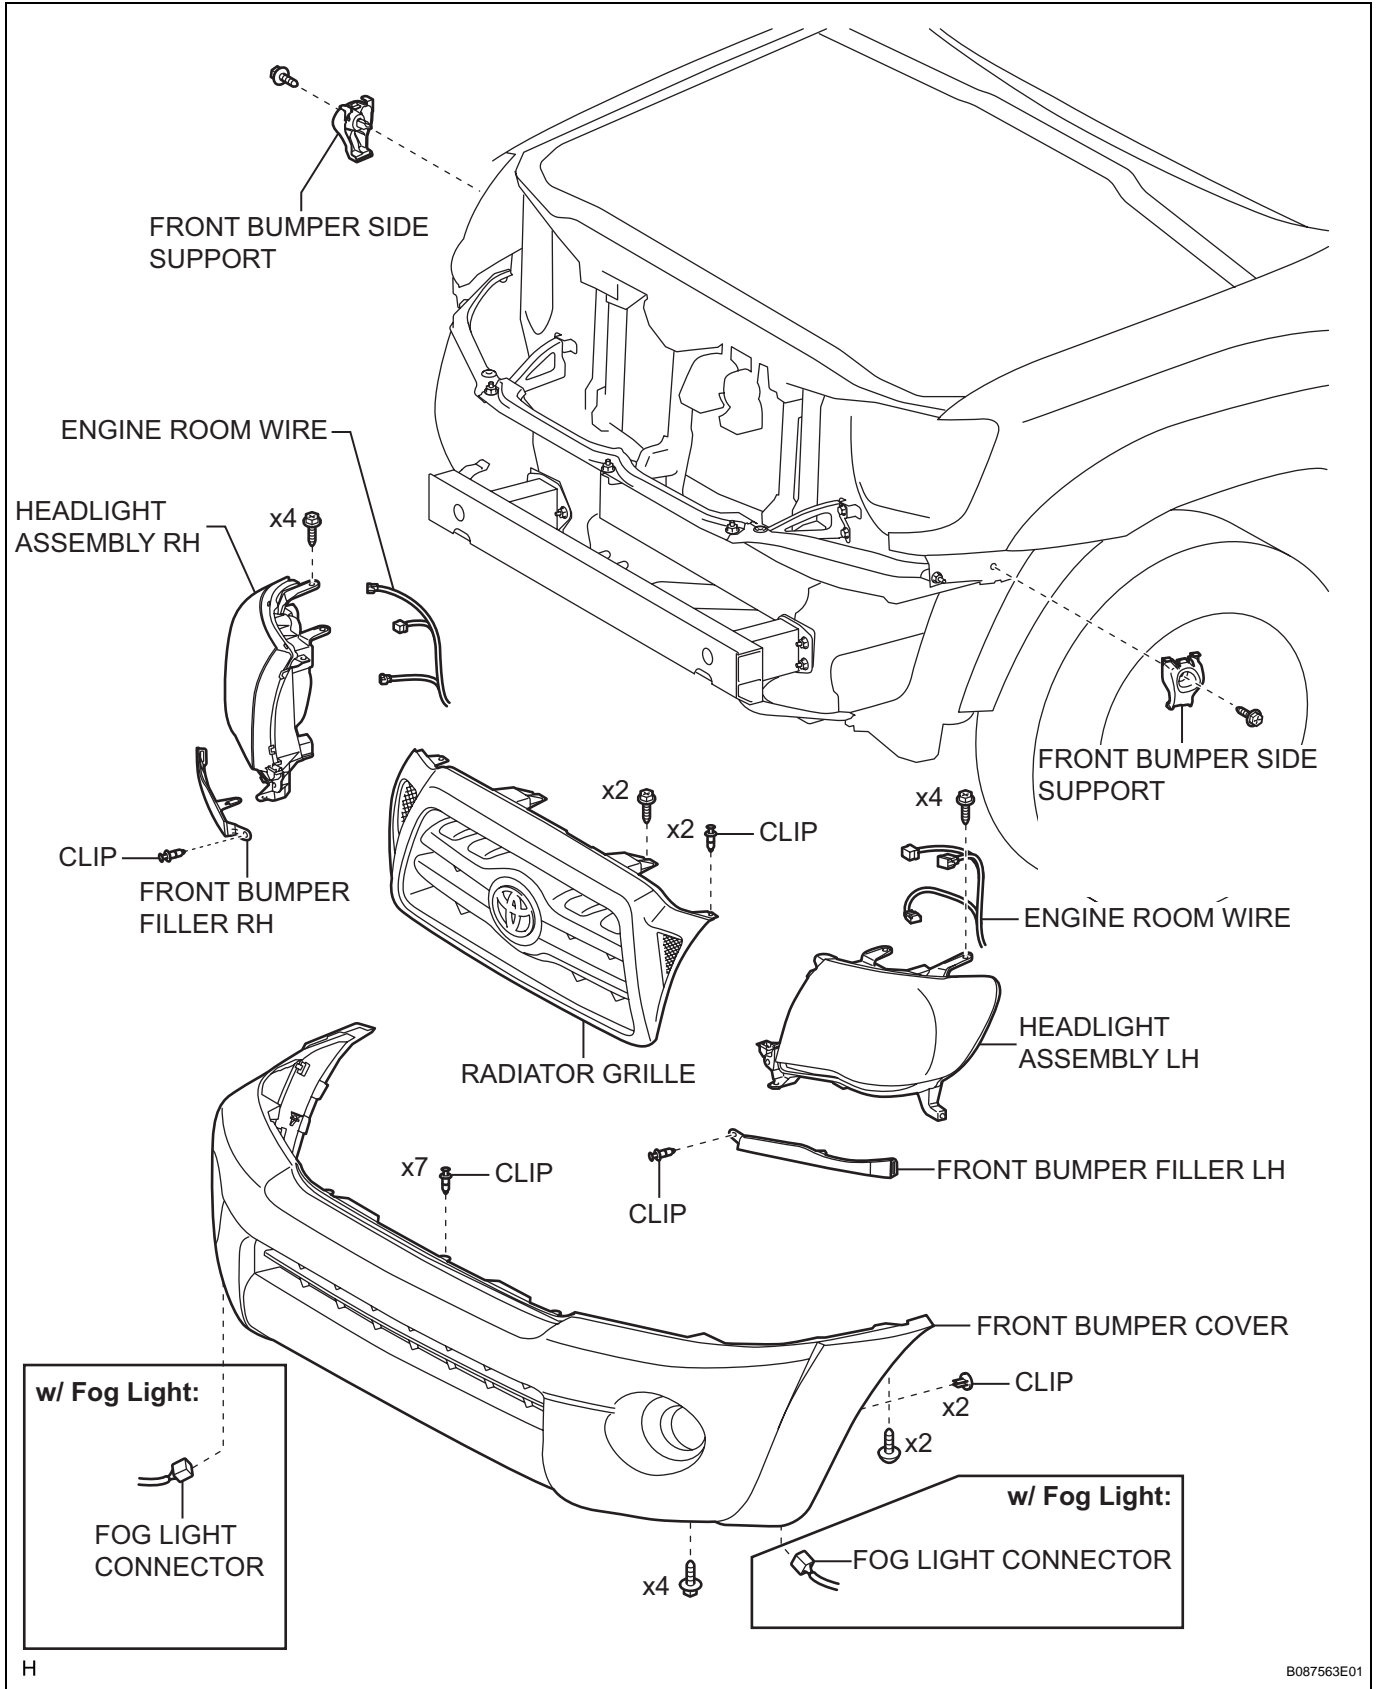

FRONT BUMPER COMPONENTS

for 4WD and Pre Runner:

for X-Runner:

ET

N*m (kgf*cm, ft*lb) : Specified torque