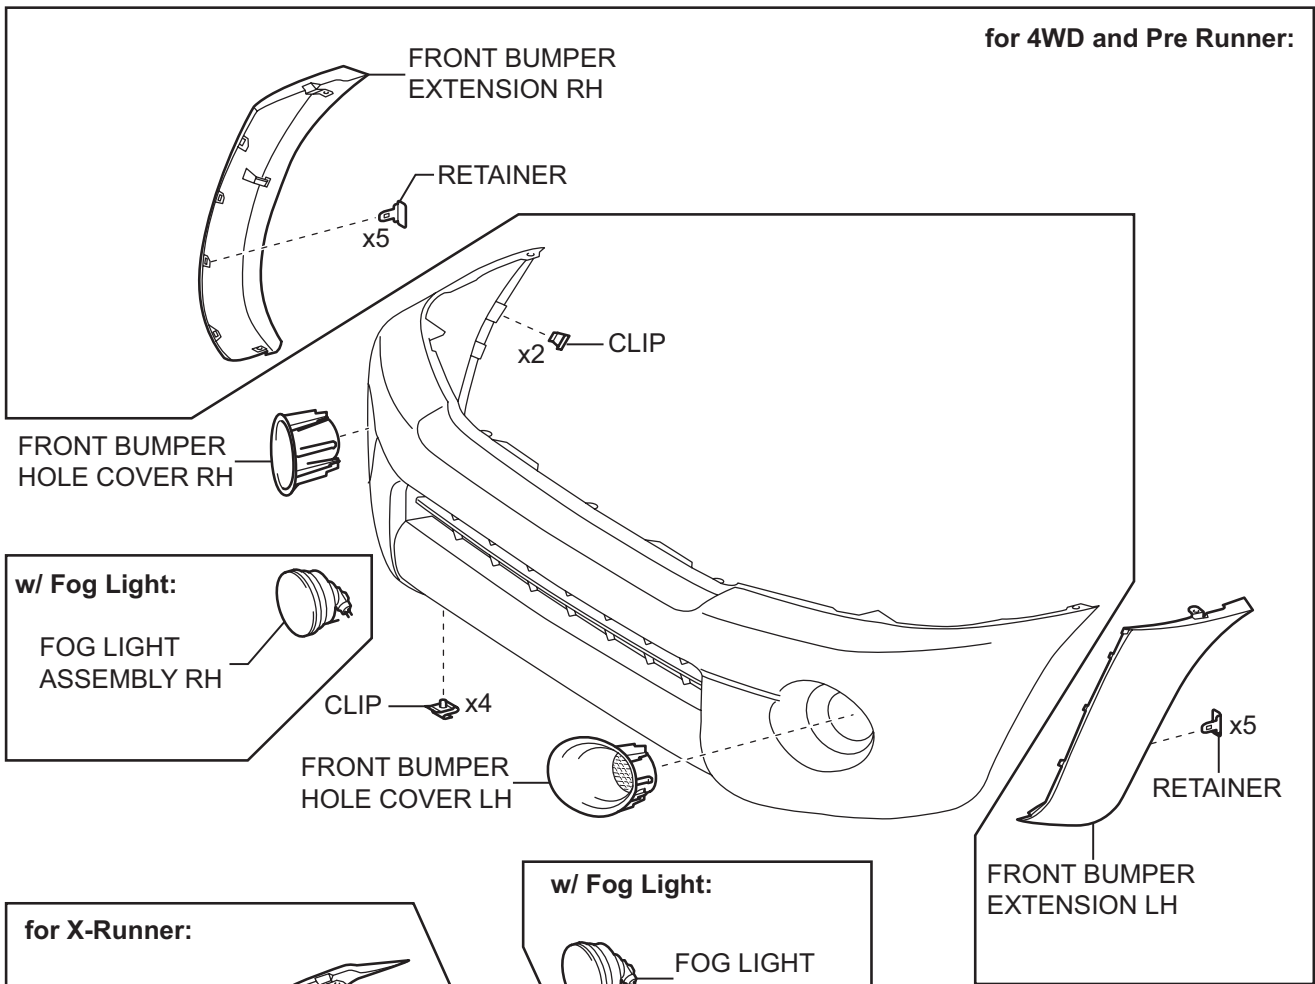

FRONT BUMPER COMPONENTS

for 4WD and Pre Runner:

for X-Runner:

ET

N*m (kgf*cm, ft*lb) : Specified torque