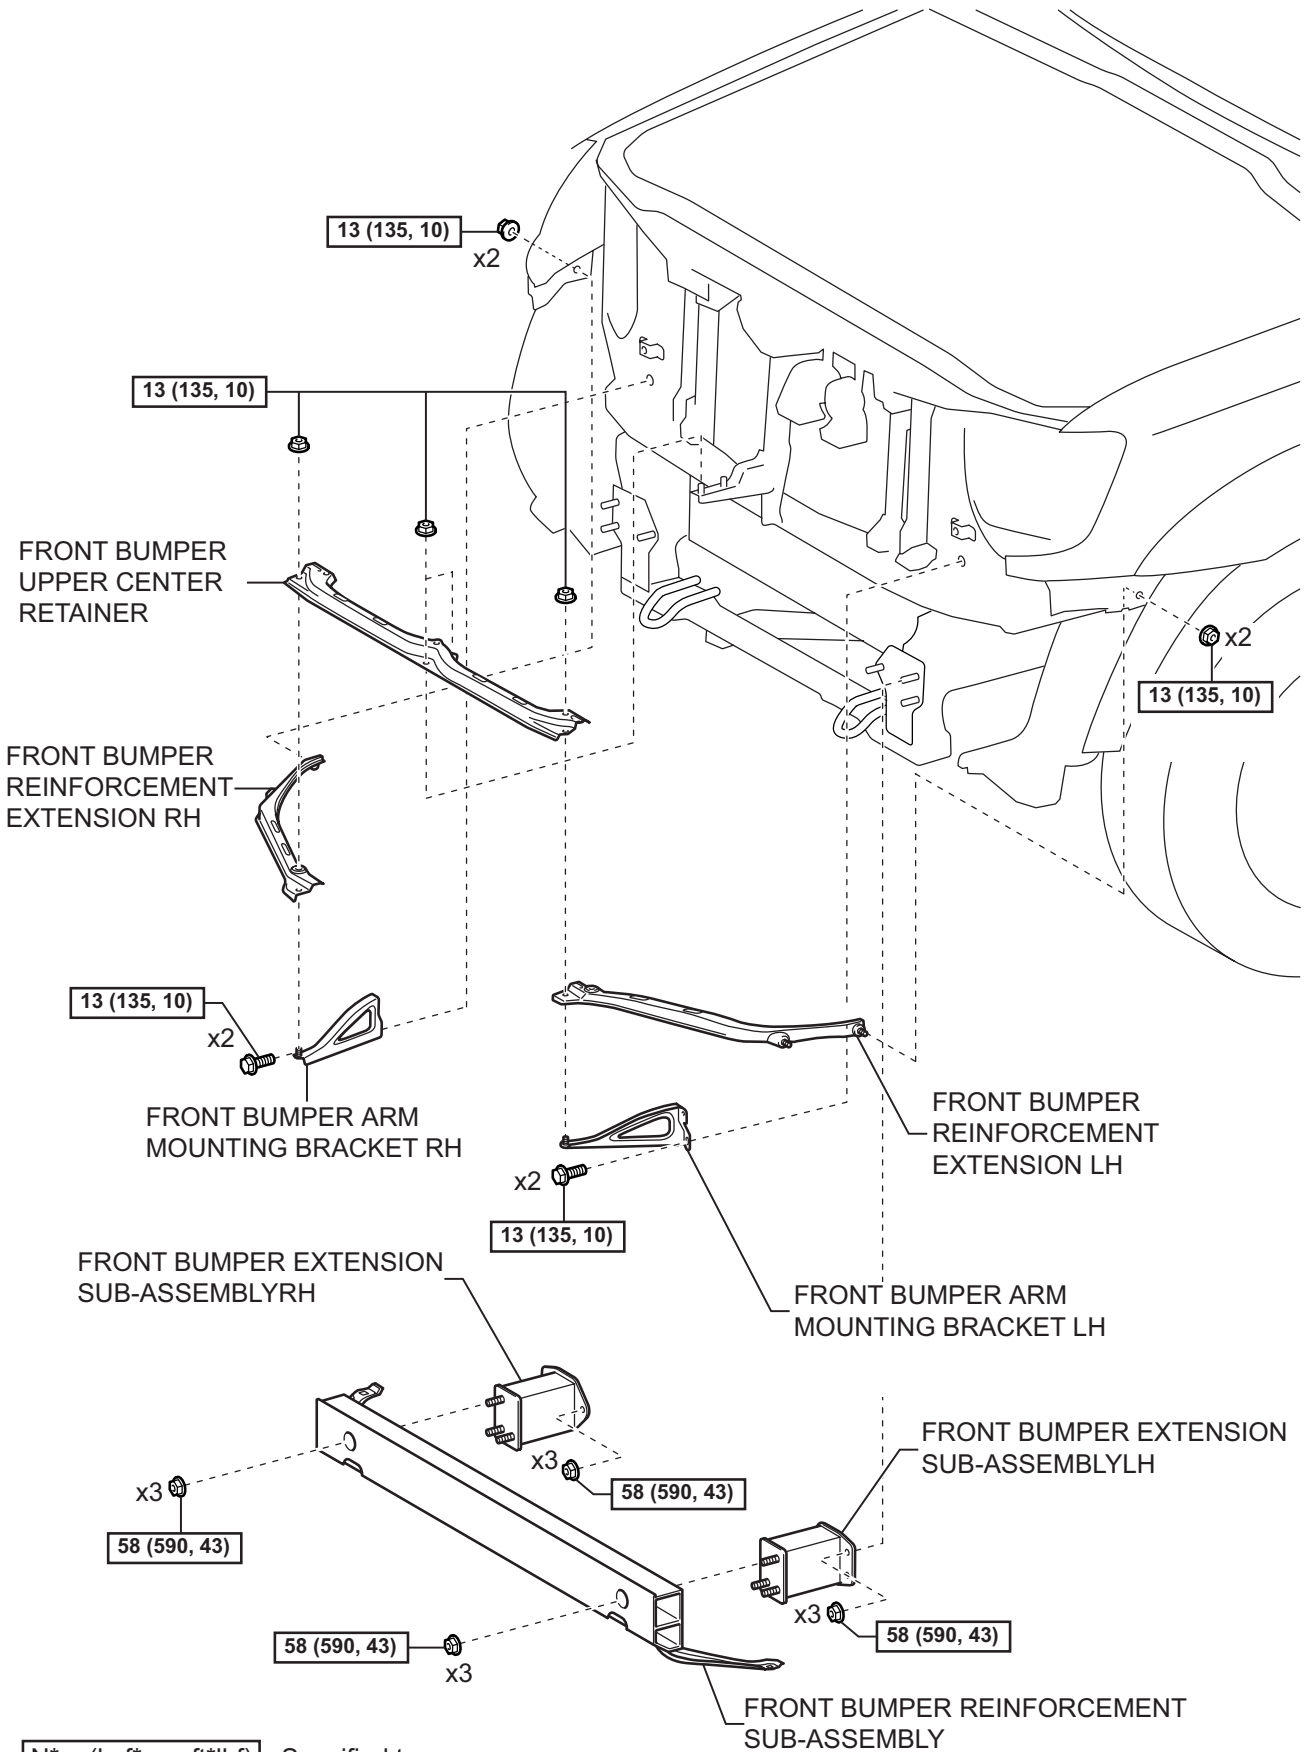

FRONT BUMPER COMPONENTS

for 4WD and Pre Runner:

for X-Runner:

ET

N*m (kgf*cm, ft*lb) : Specified torque