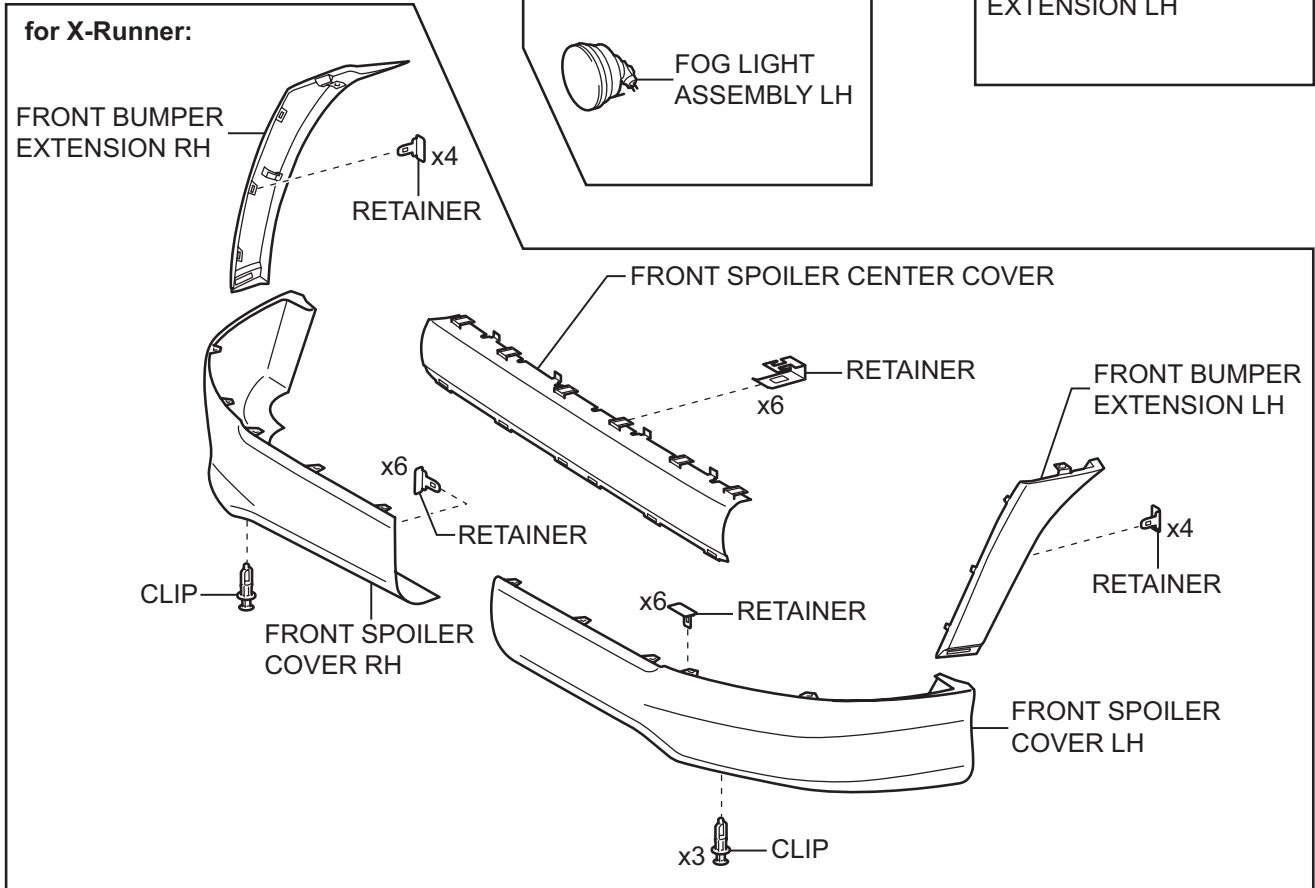

FRONT BUMPER COMPONENTS

for 4WD and Pre Runner:

for X-Runner:

ET

N*m (kgf*cm, ft*lb) : Specified torque