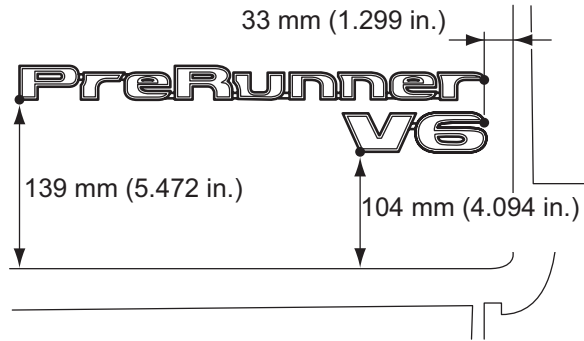

NAME PLATE

COMPONENTS

for LH Side:

for RH Side:

ET

TOYOTA, TACOMA:

X-Runner:

ET

SR5, Pre Runner SR5:

V6, Pre Runner V6:

V6 SR5, Pre Runner V6 SR5:

Pre Runner:

ET

for LH Side:

for RH Side:

ET

TRD OFF ROAD
NAME PLATE

for LH Side:

for RH Side:

ET