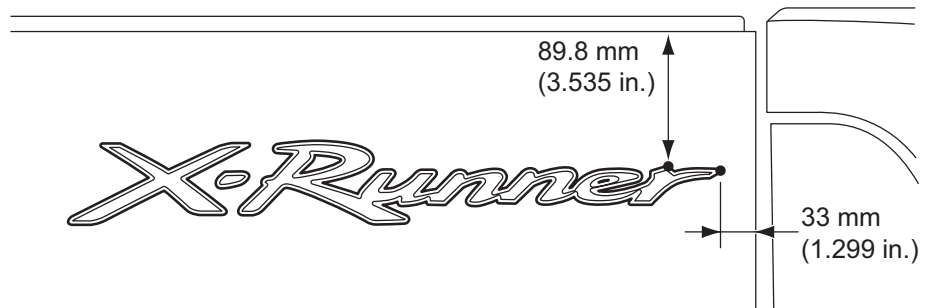

NAME PLATE

COMPONENTS

for LH Side:

for RH Side:

ET

TOYOTA, TACOMA:

X-Runner:

ET

SR5, Pre Runner SR5:

V6, Pre Runner V6:

V6 SR5, Pre Runner V6 SR5:

Pre Runner:

ET

for LH Side:

for RH Side:

ET

TRD OFF ROAD
NAME PLATE

for LH Side:

for RH Side:

ET