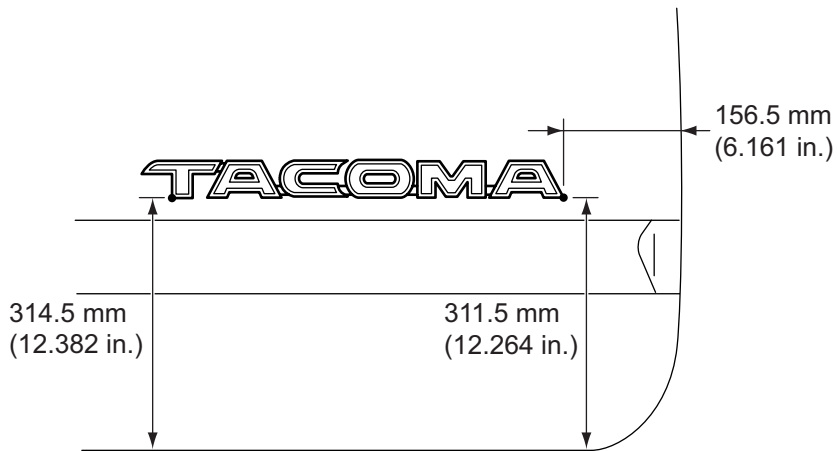

NAME PLATE

COMPONENTS

for LH Side:

for RH Side:

ET

TOYOTA, TACOMA:

X-Runner:

ET

SR5, Pre Runner SR5:

V6, Pre Runner V6:

V6 SR5, Pre Runner V6 SR5:

Pre Runner:

ET

for LH Side:

for RH Side:

ET

TRD OFF ROAD
NAME PLATE

for LH Side:

for RH Side:

ET