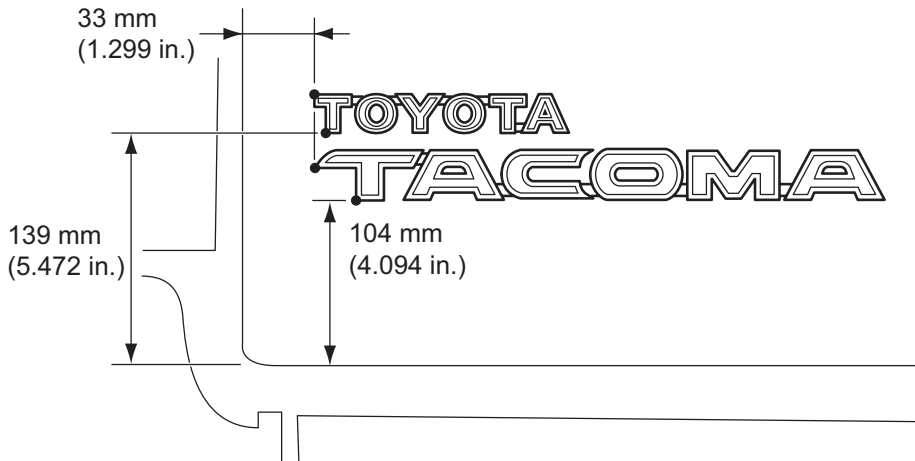

NAME PLATE

COMPONENTS

for LH Side:

for RH Side:

ET

TOYOTA, TACOMA:

X-Runner:

ET

SR5, Pre Runner SR5:

V6, Pre Runner V6:

V6 SR5, Pre Runner V6 SR5:

Pre Runner:

ET

for LH Side:

for RH Side:

ET

TRD OFF ROAD
NAME PLATE

for LH Side:

for RH Side:

ET