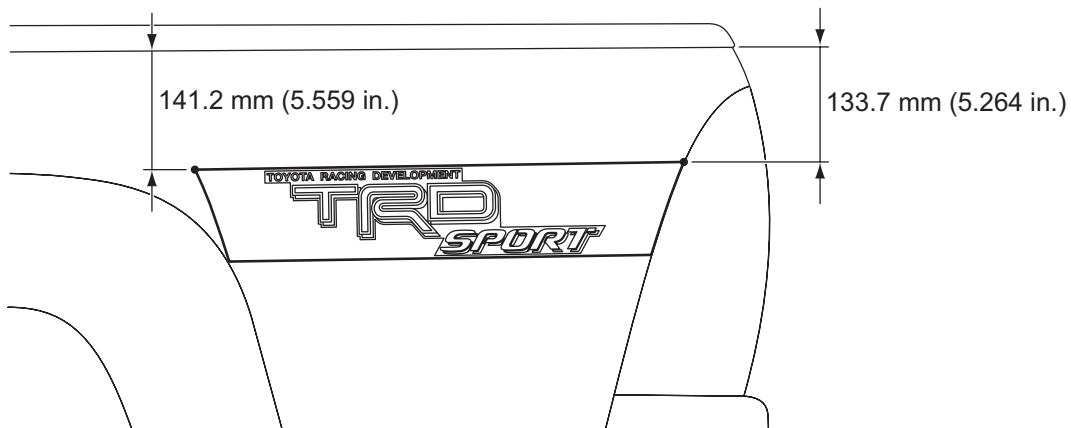

NAME PLATE

COMPONENTS

for LH Side:

for RH Side:

ET

TOYOTA, TACOMA:

X-Runner:

ET

SR5, Pre Runner SR5:

V6, Pre Runner V6:

V6 SR5, Pre Runner V6 SR5:

Pre Runner:

ET

for LH Side:

for RH Side:

ET

TRD OFF ROAD
NAME PLATE

for LH Side:

for RH Side:

ET