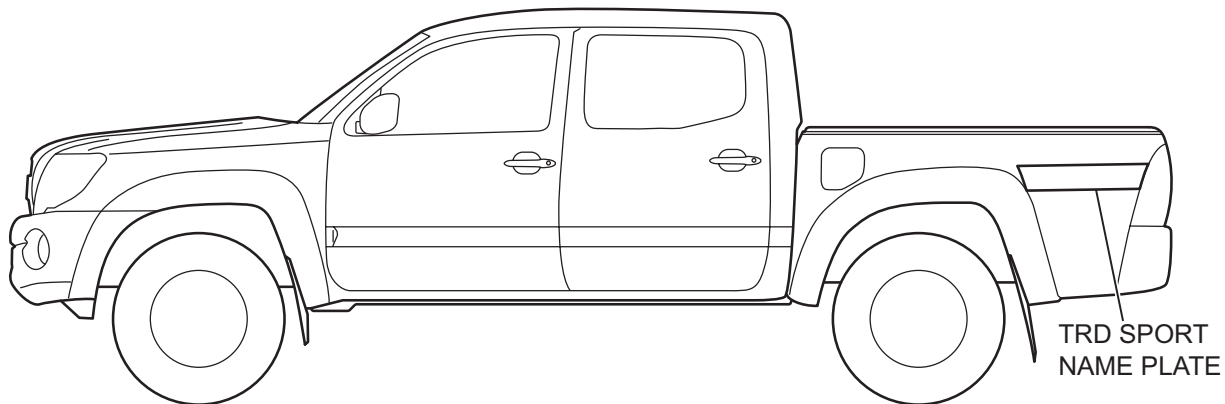

NAME PLATE

COMPONENTS

for LH Side:

for RH Side:

ET

TOYOTA, TACOMA:

X-Runner:

ET

SR5, Pre Runner SR5:

V6, Pre Runner V6:

V6 SR5, Pre Runner V6 SR5:

Pre Runner:

ET

for LH Side:

for RH Side:

ET

TRD OFF ROAD
NAME PLATE

for LH Side:

for RH Side:

ET