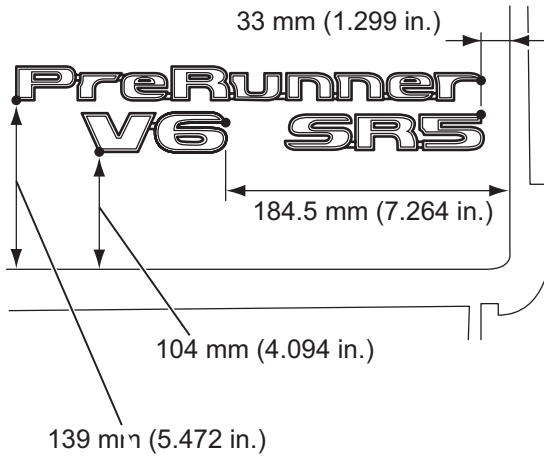

NAME PLATE

COMPONENTS

for LH Side:

for RH Side:

ET

TOYOTA, TACOMA:

X-Runner:

ET

SR5, Pre Runner SR5:

V6, Pre Runner V6:

V6 SR5, Pre Runner V6 SR5:

Pre Runner:

ET

for LH Side:

for RH Side:

ET

TRD OFF ROAD
NAME PLATE

for LH Side:

for RH Side:

ET