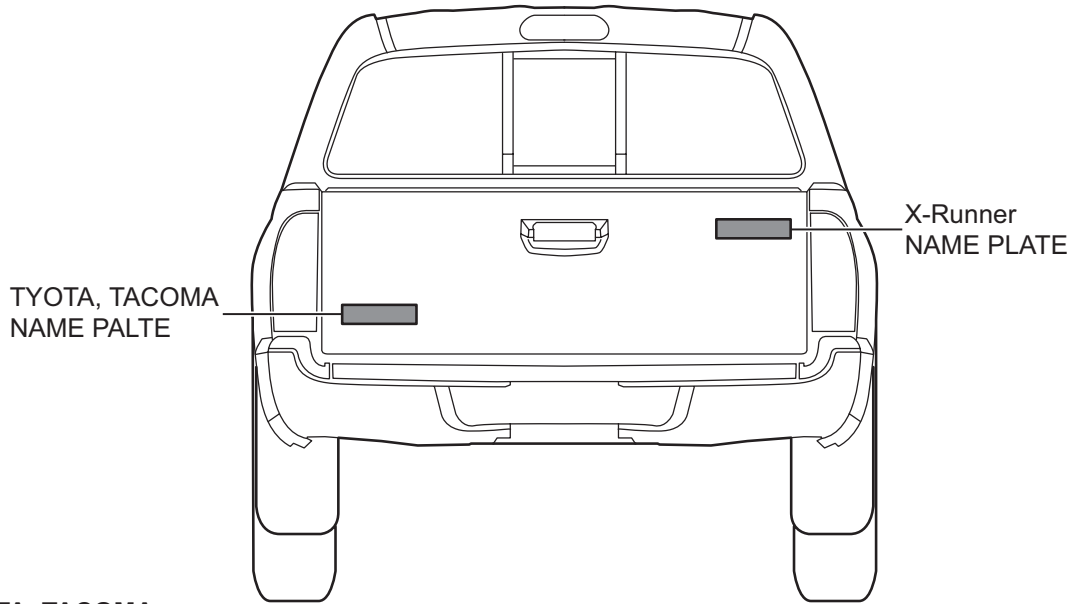

NAME PLATE

COMPONENTS

for LH Side:

for RH Side:

ET

TOYOTA, TACOMA:

X-Runner:

ET

TRD OFF ROAD
NAME PLATE

for LH Side:

for RH Side:

ET