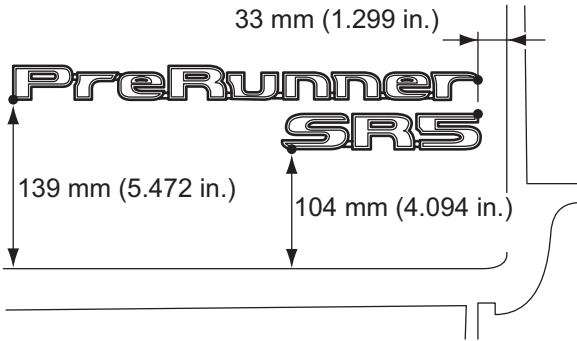

NAME PLATE

COMPONENTS

for LH Side:

for RH Side:

ET

TOYOTA, TACOMA:

X-Runner:

ET

SR5, Pre Runner SR5:

V6, Pre Runner V6:

V6 SR5, Pre Runner V6 SR5:

Pre Runner:

ET

for LH Side:

for RH Side:

ET

TRD OFF ROAD
NAME PLATE

for LH Side:

for RH Side:

ET