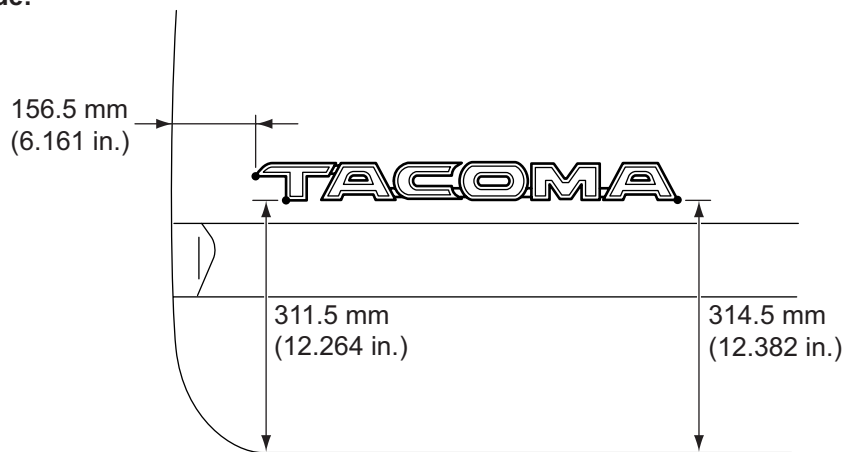

NAME PLATE

COMPONENTS

for LH Side:

for RH Side:

ET

TOYOTA, TACOMA:

X-Runner:

ET

SR5, Pre Runner SR5:

V6, Pre Runner V6:

V6 SR5, Pre Runner V6 SR5:

Pre Runner:

ET

for LH Side:

for RH Side:

ET

TRD OFF ROAD
NAME PLATE

for LH Side:

for RH Side:

ET