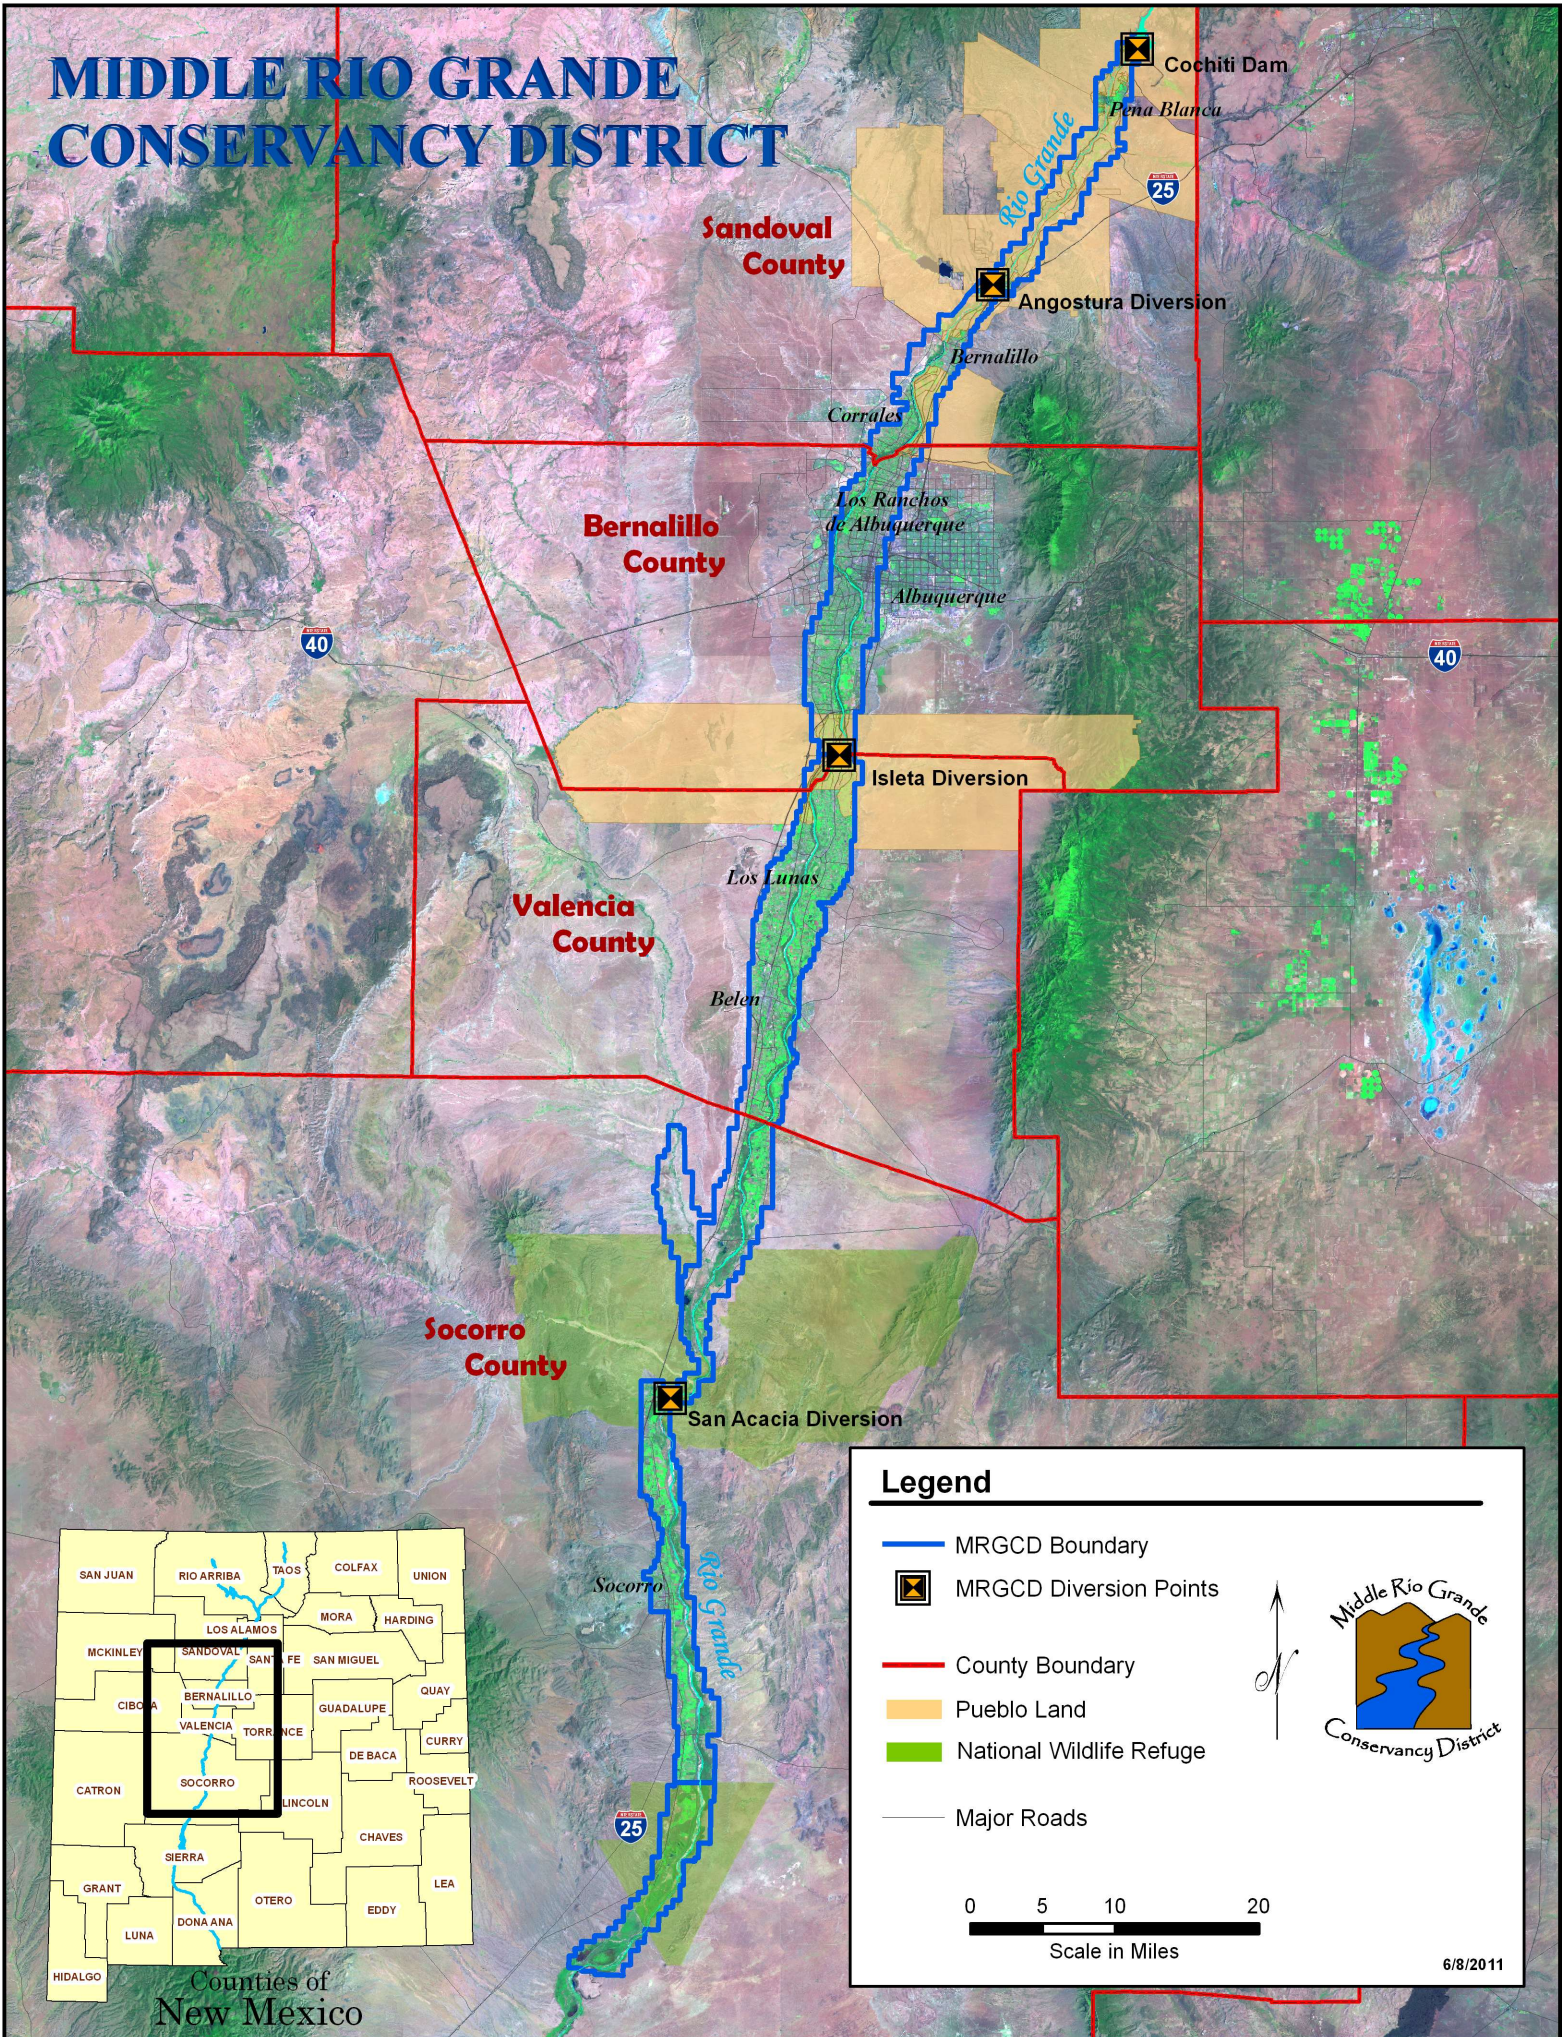

MIDDLE RIO GRANDE CONSERVANCY DISTRICT

Sandoval County

Bernalillo County

Valencia County

Socorro County

Cochiti Dam

Pena Blanca

Angostura Diversion

Bernalillo

Corrales

Los Ranchos de Albuquerque

Albuquerque

Isleta Diversion

Los Lunas

Belen

San Acacia Diversion

Socorro

Legend

-  MRGCD Boundary
-  MRGCD Diversion Points
-  County Boundary
-  Pueblo Land
-  National Wildlife Refuge
-  Major Roads