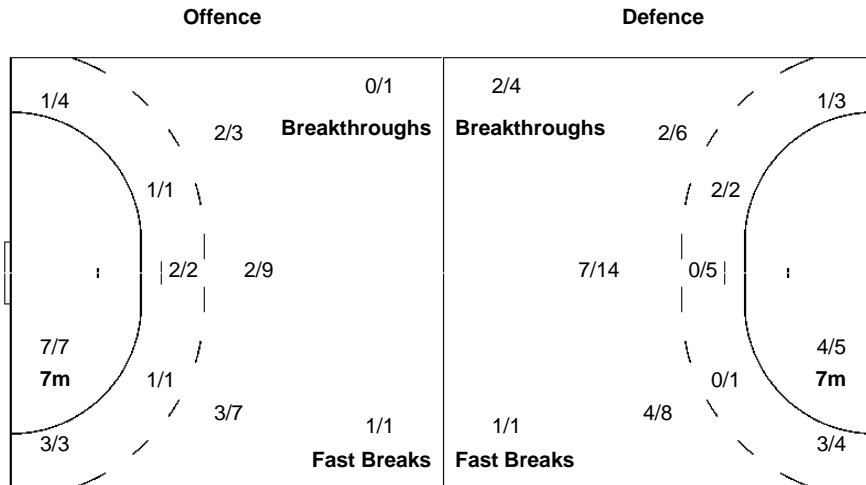

Basketball Arena
Basketball Arena

SAT 11 AUG 2012
20:30

Handball

Handball

Women

Femmes

Gold Medal Match

match pour la médaille d'or

Match Team Statistics
Statistiques du match par équipe

Match 38

NOR 26 - 23 MNE

(13 - 10) (13 - 13)

Referees: BONAVENTURA Charlotte / BONAVENTURA Julie (FRA)

MNE - Montenegro

Shots Distribution

Players

Goals / Shots

1 VUKCEVIC M	2 MILJANIC R	4 RADICEVIC J	5 DOKIC A	8 JOVANOVIC M	9 RADOVIC A	10 BULATOVIC A
		1/1 1/1		1/1 0/1		
			0/1			
		1/1		1/1		
		1-Missed 1-Post				1-Missed
12 BARJAKTAROVIC S	14 SAVIC M	17 POPOVIC B	26 LAZOVIC S	32 BULATOVIC K	77 MEHMEDOVIC M	90 KNEZEVIC M
	1/1	1/1 1/1				
		2/4 1/2		3/4 2/2 5/6		
	1/1	1-Missed 1-Post 2-Blocked		1-Missed		

Team
Goals / Shots

4/4	1/2	1/1
		1/2
6/10	3/3	7/9

4-Missed 2-Post 2-Blocked

Goalkeepers
Saves / Shots

2/8	1/2	1/6
4/4		3/5
1/5	2/4	3/9

1 VUKCEVIC M

	0/1	

12 BARJAKTAROVIC S

2/8	1/2	1/6
4/4		3/5
1/5	2/3	3/9

LEGEND

%	Efficiency	2Min	2 Minute Suspensions	6m	6-metre Shots	7m	7-metre Shots	9m	9-metre Shots
AS	Assists	BS	Blocked Shots	BT	Breakthroughs	DR	Disqualification with report	FB	Fast Breaks
G/S	Goals/Shots	N/A	not applicable	RC	Red Cards	S/S	Saves/Shots	ST	Steals
TO	Turnover	TP	Time Played	Wing	Wing Shots	YC	Yellow Cards