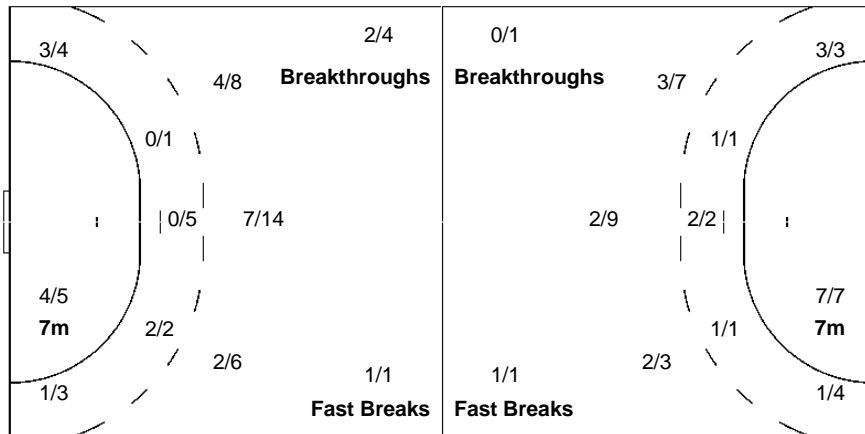

Match Team Statistics
Statistiques du match par équipe

Match 38

NOR 26 - 23 MNE
(13 - 10) (13 - 13)

Referees: BONAVENTURA Charlotte / BONAVENTURA Julie (FRA)

NOR - Norway

Shots Distribution

Players

Goals / Shots

1 GRIMSBO KA	5 ALSTAD I	6 LOKE H	7 NOSTVOLD T	8 BREIVANG KD	9 LUNDE-BORGERSEN K	11 JOHANSEN KM
0/1	1/1 2/2	0/1 1/1	1/1 1/1	0/1 1/3	0/1	0/1 1/1
	0/2	1/1		0/1	1/1	
	1/1 1/2					
	2-Post 1-Blocked		1-Blocked 1-Missed			
13 FRAFJORD MM	15 SULLAND LJ	16 HARALDSEN KL	18 KOREN L	21 SNORROEGGEN G	22 KURTOVIC A	23 HERREM C
0/1	2/2 2/2		2/2	1/1		
	0/1				0/1	
0/1	1/2 1/1 4/5		1/1 0/1	1/1		
1-Missed	1-Missed			2-Missed 1-Blocked		

Team
Goals / Shots

6/8	1/2	5/6
0/4		2/5
4/5	2/4	6/9
5-Missed	2-Post	3-Blocked

Offence

Goalkeepers
Saves / Shots

0/4	1/2	0/1
		1/2
4/10	0/3	2/9

1 GRIMSBO KA

0/1		0/1
		0/1
2/4		1/3

16 HARALDSEN KL

0/3	1/2	
		1/1
2/6	0/3	1/6