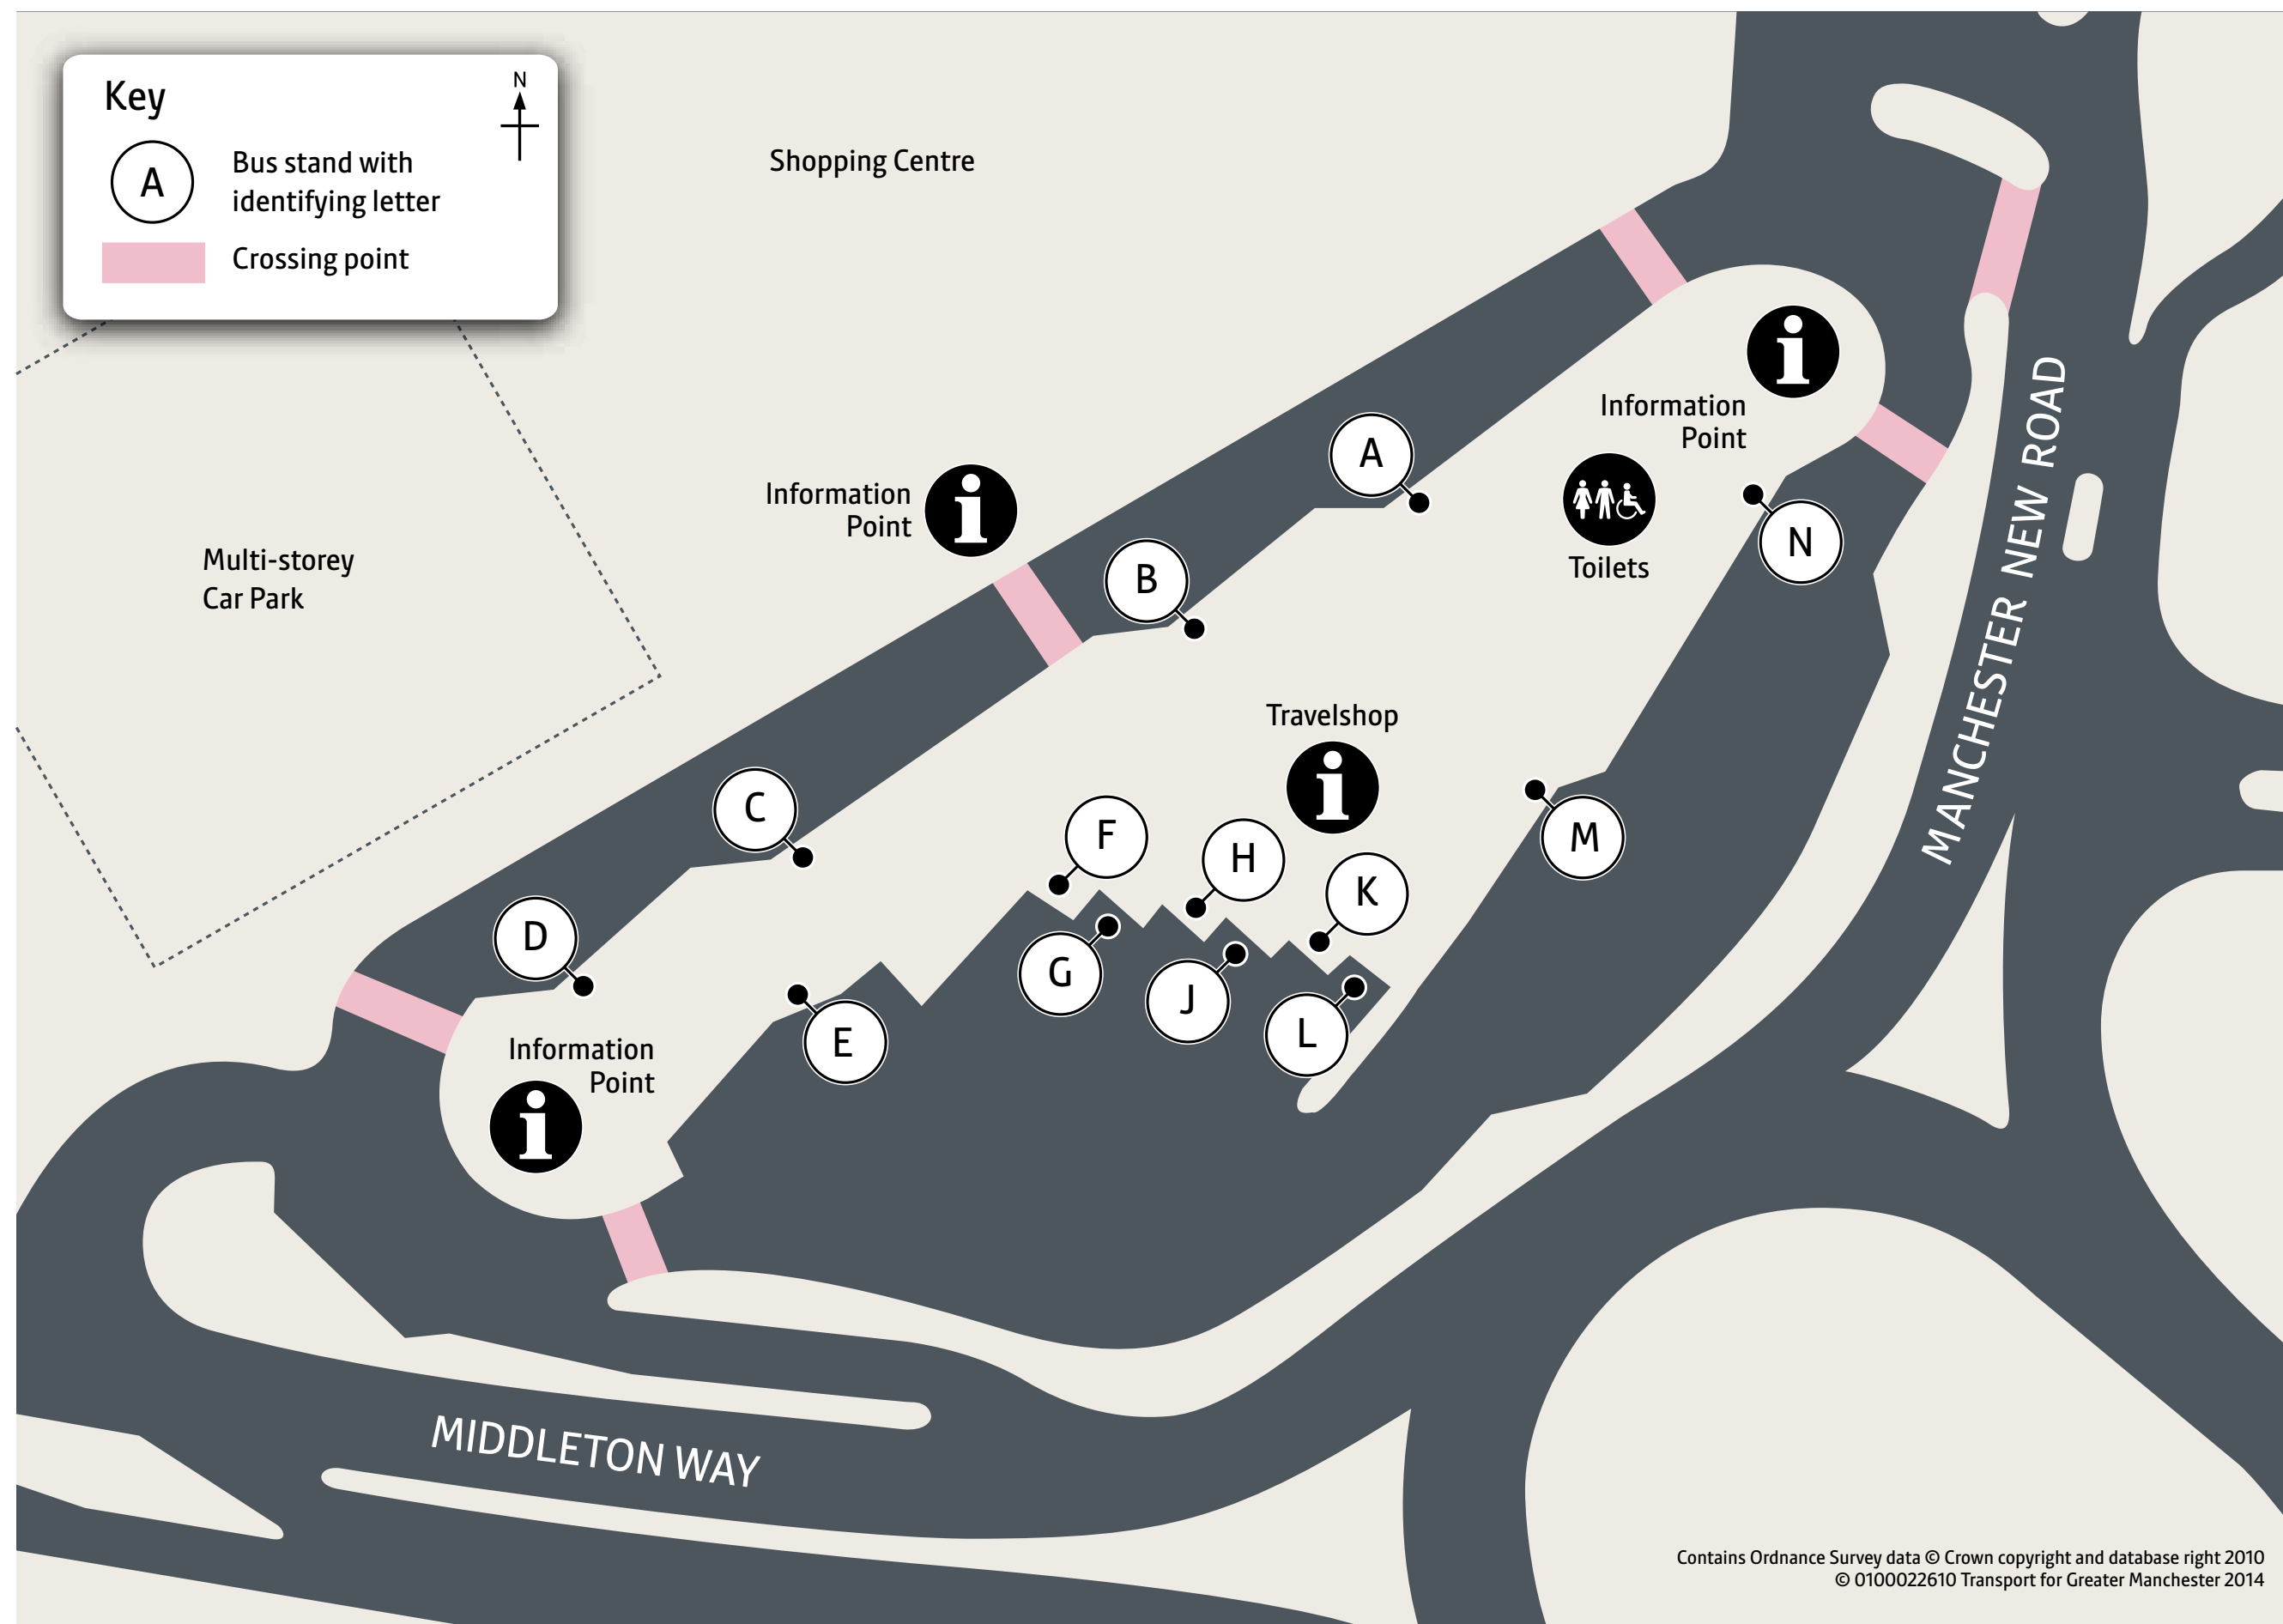

Destination finder

Public transport destinations from Middleton bus station

Destination	Bus	Bus stand	Destination	Bus	Bus stand	Destination	Bus	Bus stand
Alkington Garden Village	125, 415	D	Heaton Park	59, 164•	L	Rochdale	17, 17A	A
Ashton-under-Lyne	419	F		156	K		58	C
Bagslate	162†	H	Heywood	162†, 163	H	Royton	412	C
Bamford	162†	H	Higginshaw	58, 59	C	Rushcroft	59	C
Bank House	42, 156	K	Higher Blackley	42, 156	K	Rusholme	42	K
	115, 116	D		115, 116	D	Shaw	58, 59	C
Birch	125	K		164•	L	Stake Hill	17, 17A	A
Blackley	17, 17A, 18	N	Hollin (Middleton)	129	J	Stanclyffe	17, 17A	A
	156	K		164•	E		129	J
	162†, 163	M	Hollinwood	159	B	Sudden	17, 17A	A
	164•	L	Hopwood	162†, 163	H	Trafford Park	294■	B
	294■	B	Hospitals 🏥 – see end of list			University of Manchester	18	N
Boarshaw	12	J	intu Trafford Centre	294■	B		42	K
	412	C	Langley	18	G	Waterhead	415	D
Bowlee	125	K		125	K	Werneth	159	B
Bury	163	H		156•	F	White Moss	115, 116	D
Castleton (Rochdale)	17, 17A	A		162†, 163	H		294■	B
Chadderton, Sportsman	415	D	Lees	415	D	Withington	42	K
Chadderton, Town Centre	58, 59	C	Manchester	17, 17A, 18	N	Woodhouses	159	B
	159	B		42, 156	K	Coaches and Excursions		E
	419	F		59, 164•	L	Schools services ▼		E
Chadderton Hall Road	412	C		112, 113†	B			
Cheetham Hill	42	K		162†, 163	M	🏥 Hospitals		
	59	L	Middleton Junction	112, 113†, 159, 294■	B	Manchester Royal Infirmary	18	N
	294■	B		415	D		42	K
Collyhurst	17, 17A, 18	N	Mills Hill	12	J	North Manchester	42, 156	K
	112, 113†	B		58, 59, 412	C	General Hospital	115, 116	D
	156	K		419	F		294■	B
	162†, 163	M	Milnrow	58	C	Royal Oldham Hospital	159	B
	164•	L	Moorclose	12	J		412	C
Crumpsall	59	L		159	B			
	294■	B	Moston, Ben Brierley	112, 113†	B	• Evenings, Sundays and public holidays only		
Dam Head	115, 116	D		115, 116	D	■ Early mornings only		
	164•	L	Moston, Gardeners Arms	112, 113†, 294■	B	† Monday to Friday peak periods only		
Darn Hill	163	H	Newhey	58	C	♦ One early evening journey only		
Didsbury	42	K	New Moston	159, 294■	B	▼ Except bus 719 which runs from stand A		
East Didsbury	42	K	Norden	162†	H			
Failsworth	159	B	Oldham	58, 59, 412	C			
Fallowfield	42	K		159	B			
Firwood Park	419	F		415	D			
Harpurhey	17, 17A, 18	N	Rhodes	59, 164•	L			
	112, 113†	B		125, 156	K			
	115, 116	D	Ring & Ride		E			
	162†, 163	M						
	164•	L						

For public transport information phone Traveline 0871 200 22 33

7am – 8pm Mon to Fri, 8am – 8pm Sat, Sun & public holidays.
Calls cost 10p a minute plus network extras.

www.tfgm.com