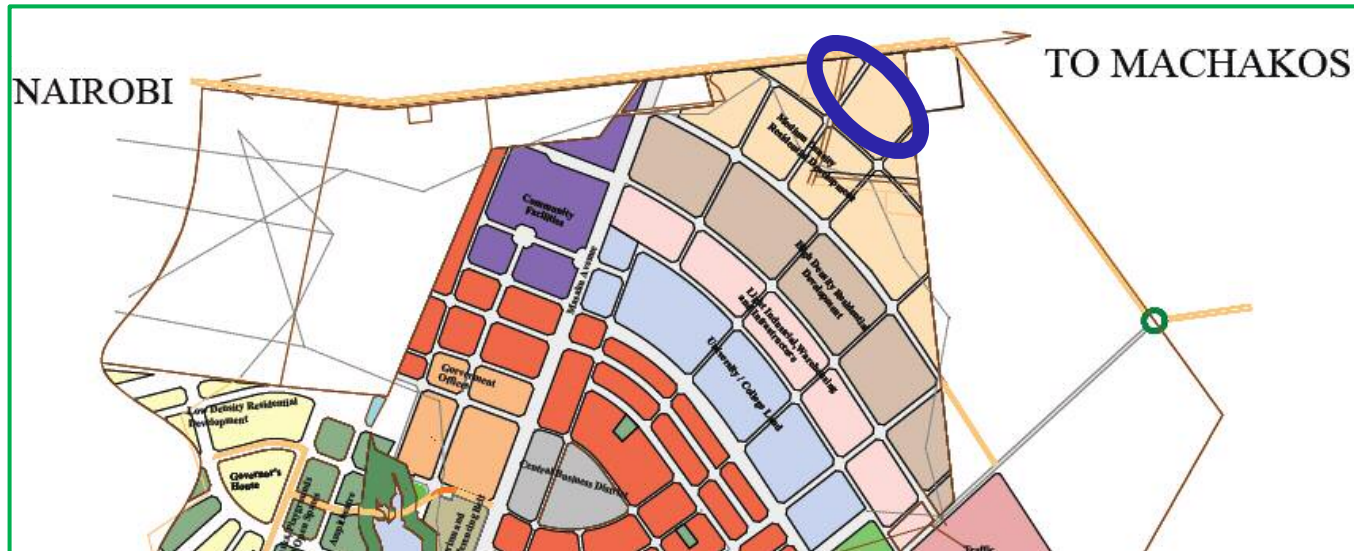

Master plan concept

Machakos New town Dev., Kenya

Stadiums/ theatre

May 2013

May 2013

Master plan concept

Machakos New town Dev., Kenya

Leisure (Hotels)

May 2013

Master plan concept

Machakos New town Dev., Kenya

High density residential flats

Master plan concept

Machakos New town Dev., Kenya

Medium density high rise

May 2013

May 2013

Master plan concept

Machakos New town Dev., Kenya

Medium density low rise

May 2013

May 2013

May 2013

GIBB
INTERNATIONAL
ESTABLISHED 1971

Master plan concept

Machakos New town Dev., Kenya

CBD streetscape

May 2013

GIBB
INTERNATIONAL
ESTABLISHED 1971

Master plan concept

Machakos New town Dev., Kenya

CBD night streetscape