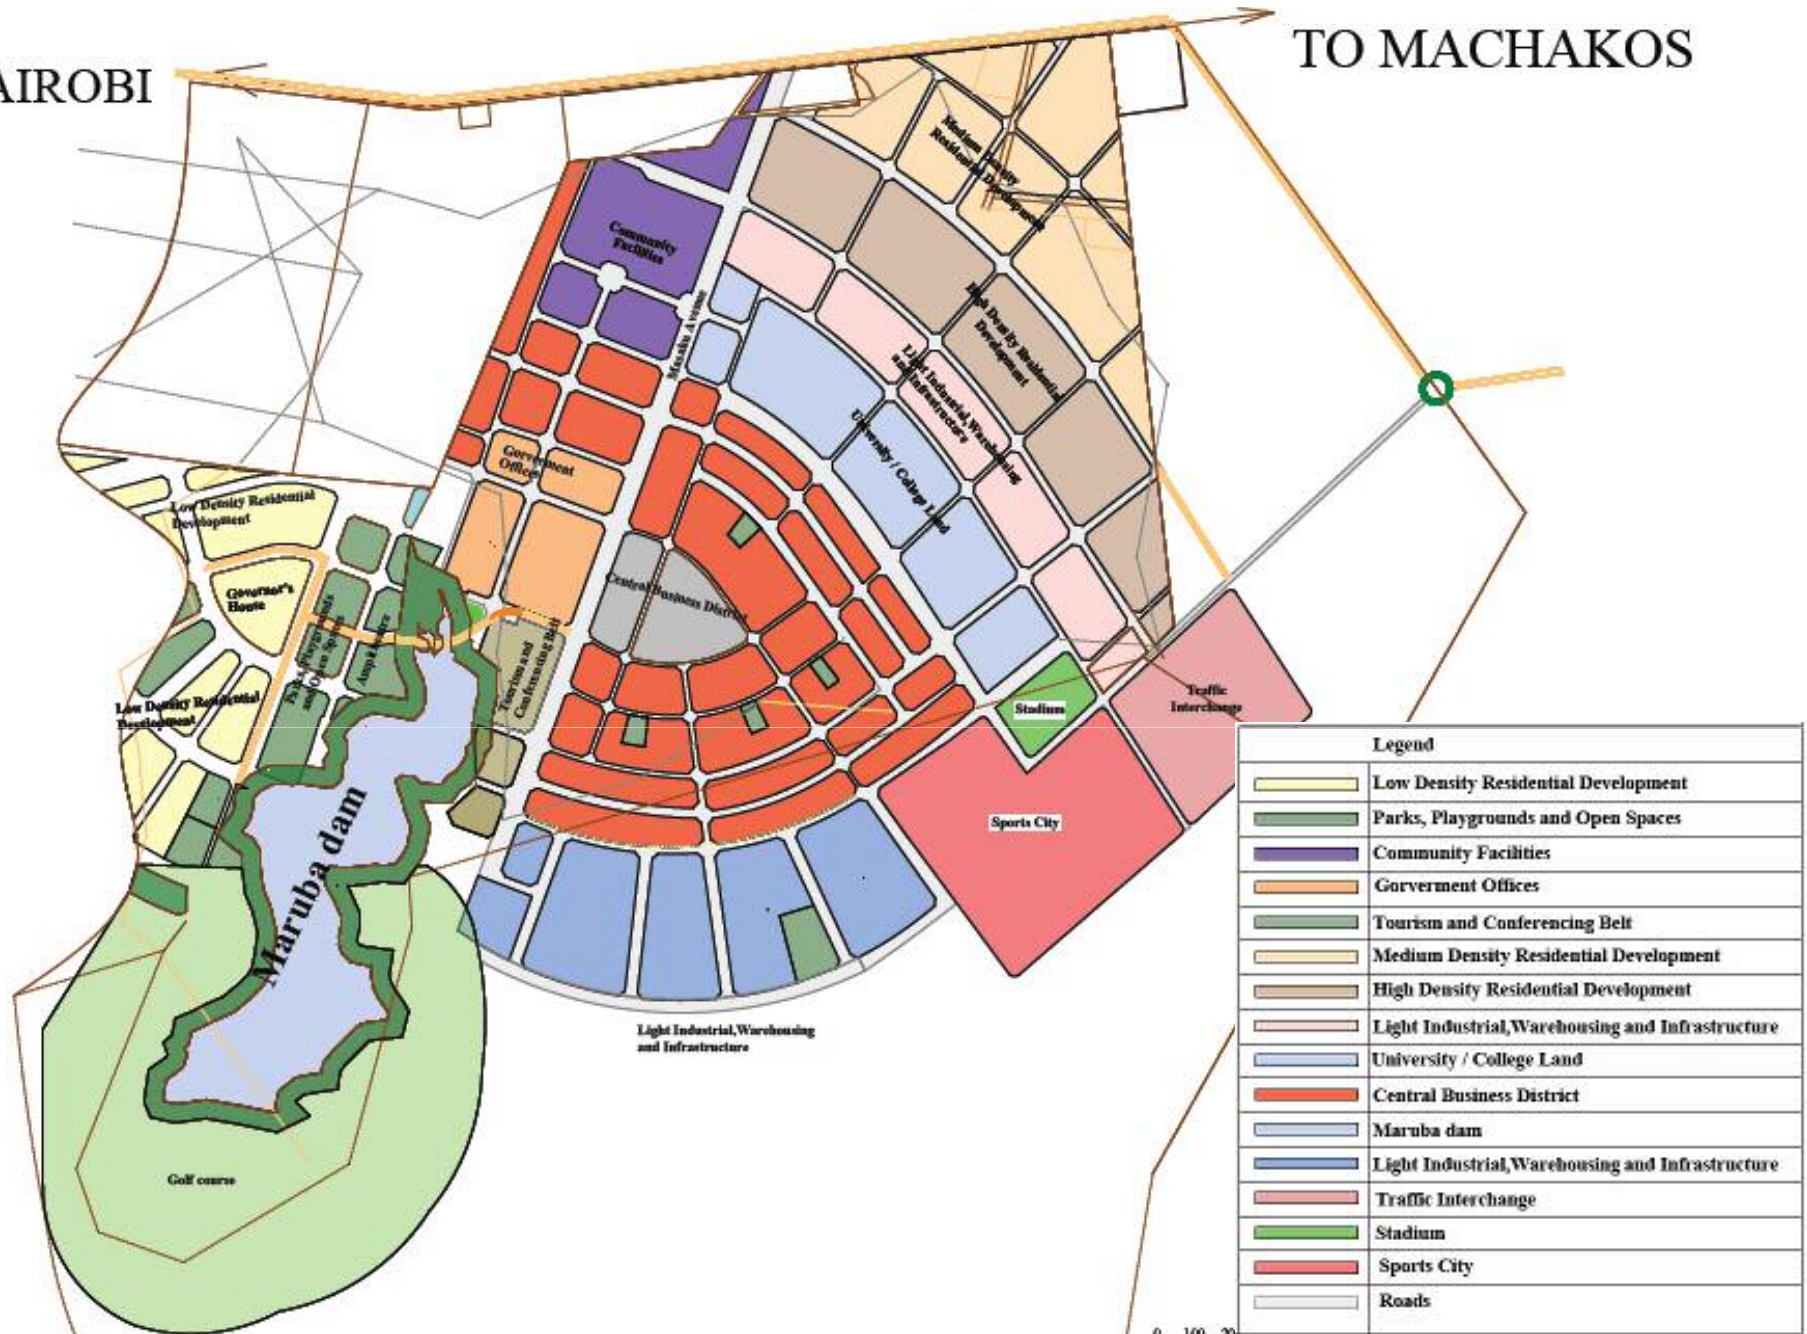

NAIROBI

TO MACHAKOS