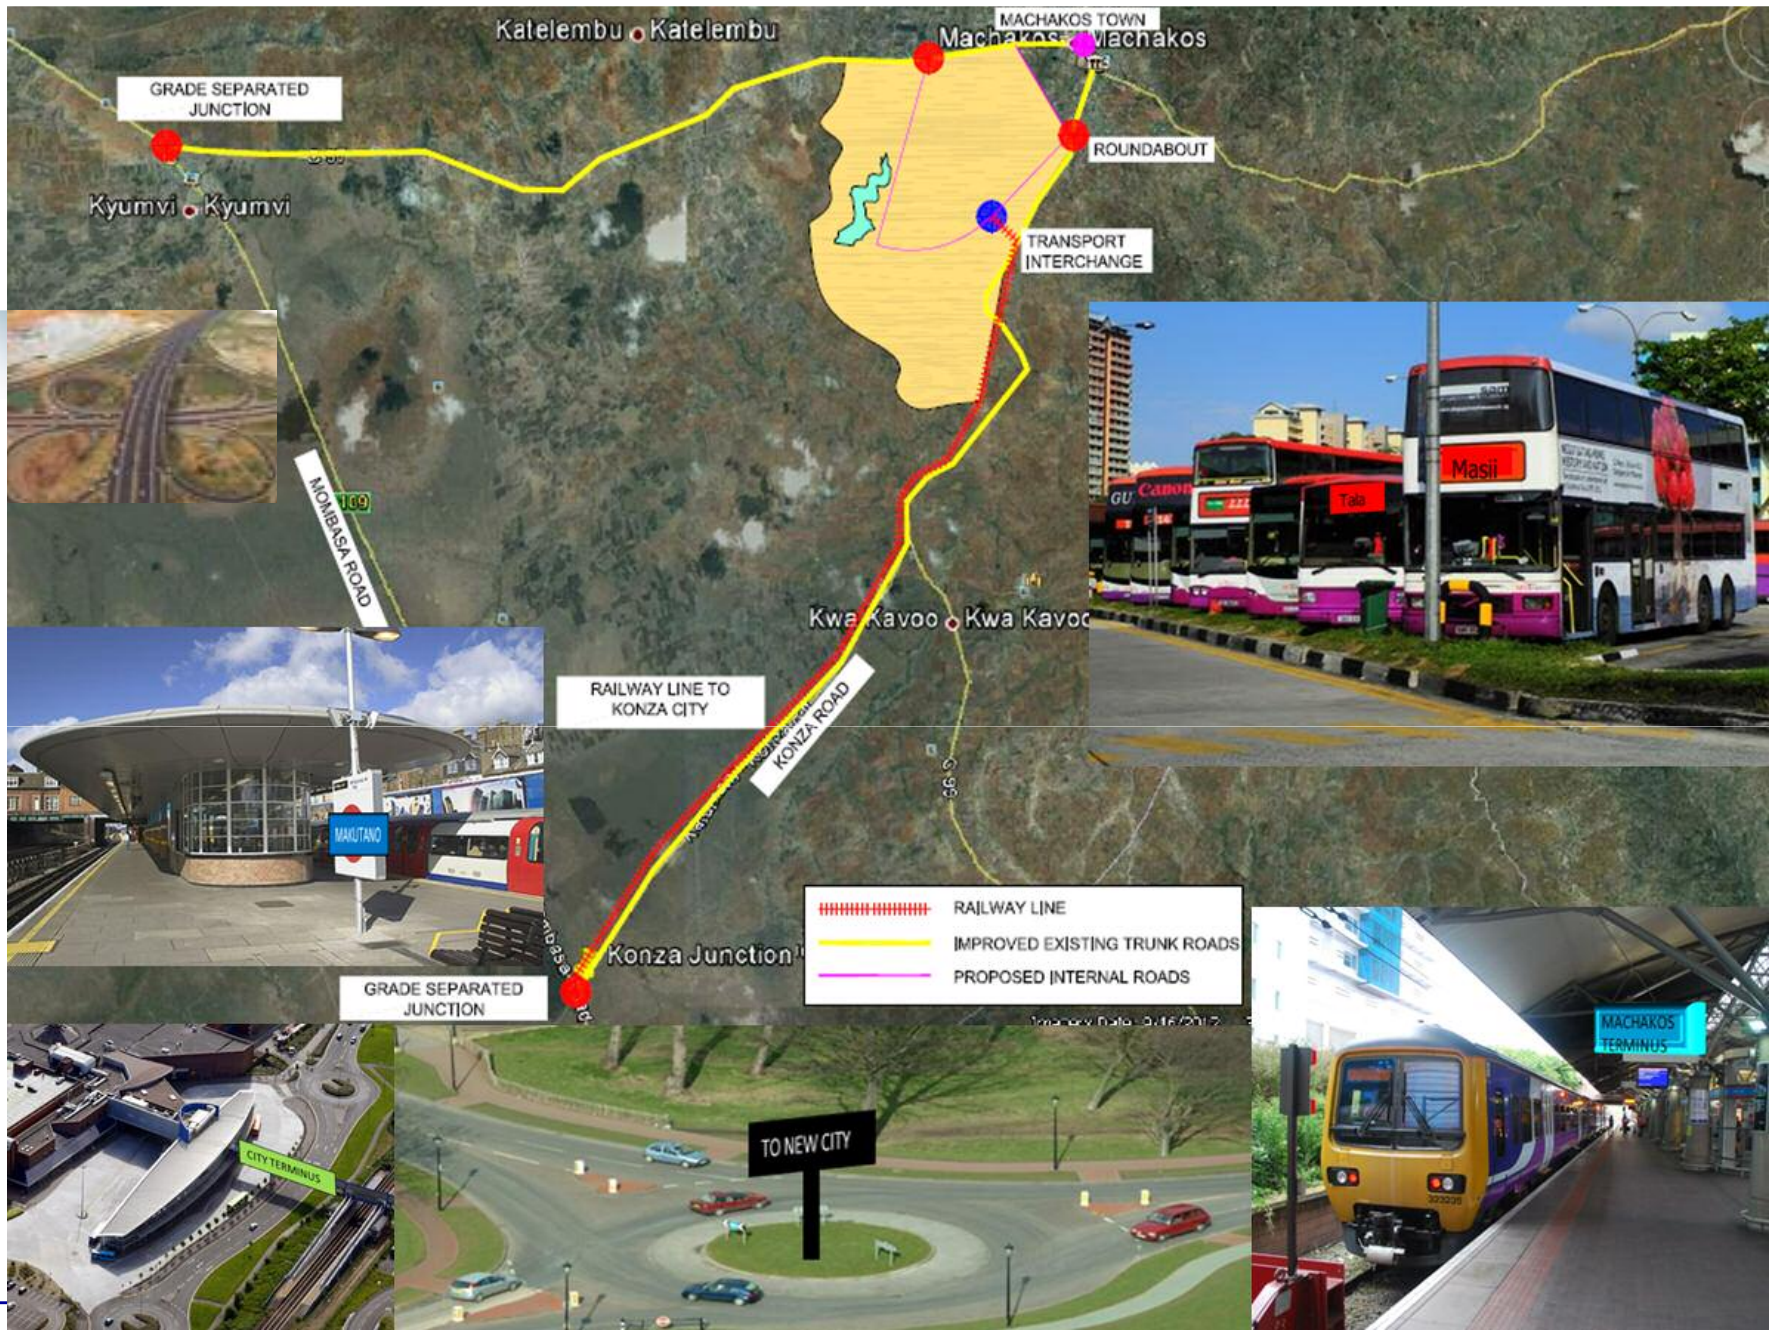

Master plan concept

Machakos New town Dev., Kenya

CBD streetscape

May 2013

GIBB
INTERNATIONAL
ESTABLISHED 1971

Master plan concept

Machakos New town Dev., Kenya

CBD night streetscape

May 2013

Master plan concept

Machakos New town Dev., Kenya

Night perspective
streetscape

May 2013

May 2013

May 2013

Thank you
