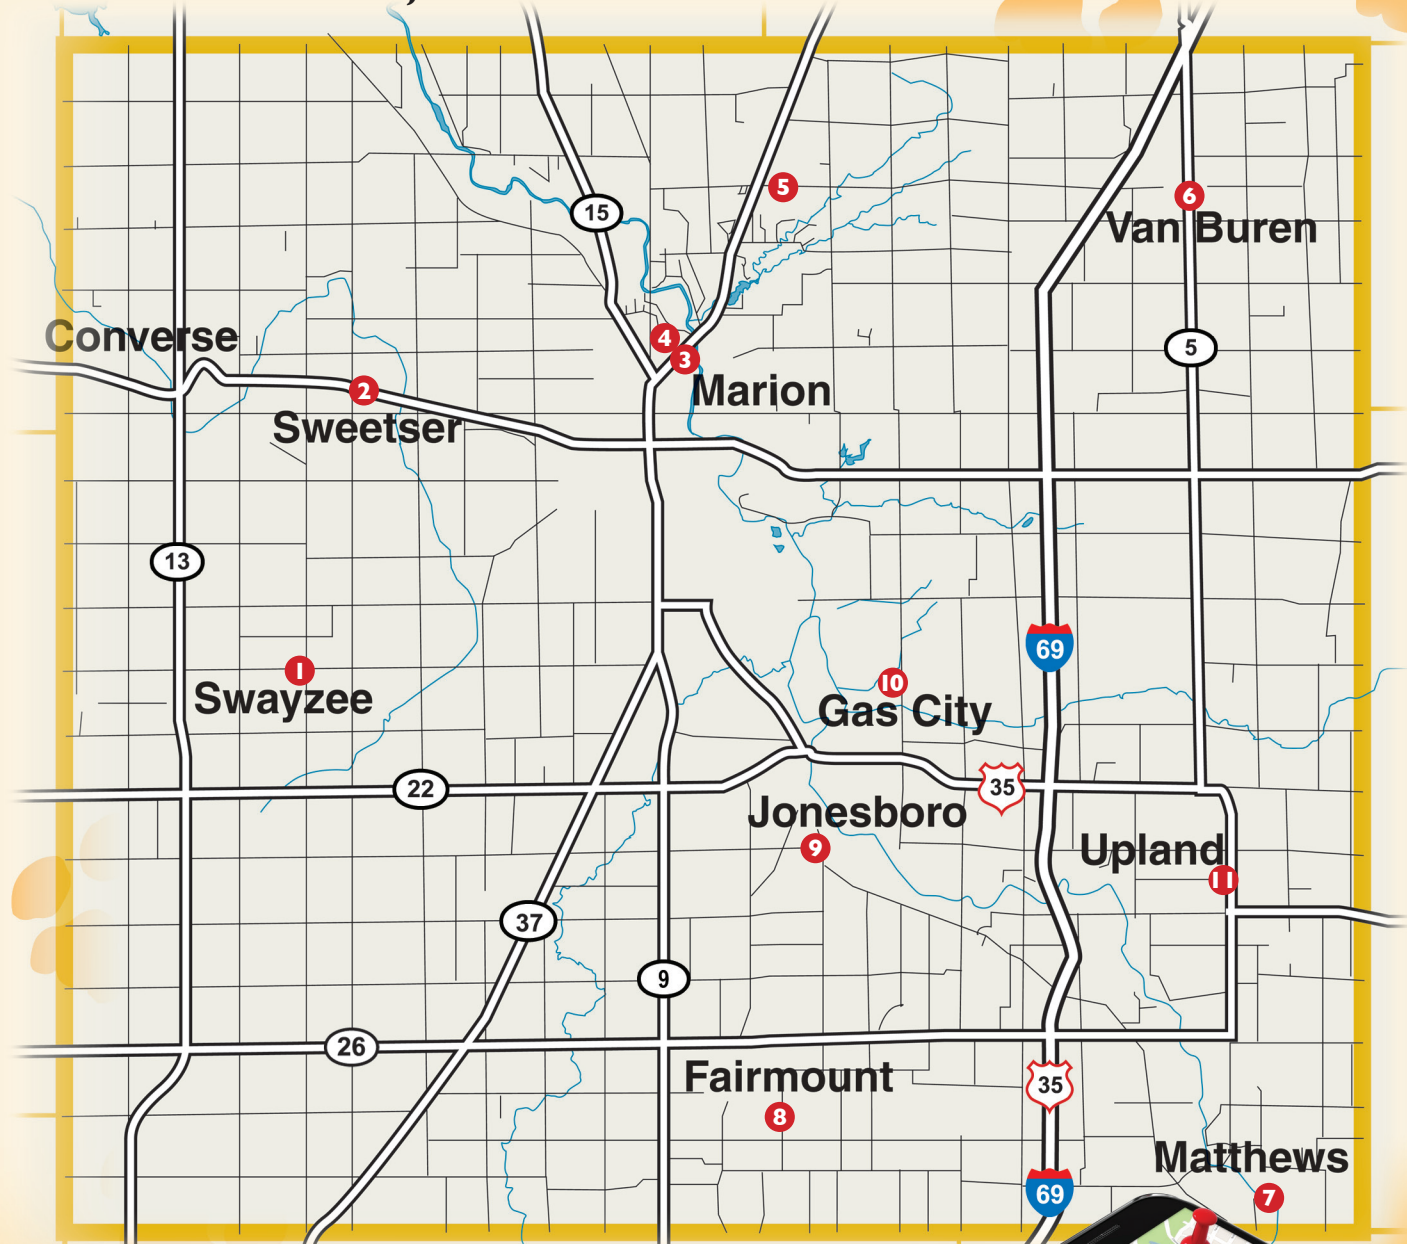

1st Street & Adams Street 46952

By the entrance to the Mississinewa Riverwalk

Marion: Medical Professional Garfield

441 N Wabash Avenue 46952

In front of Marion General Hospital

Marion: Duffer Garfield

2500 E 550 N 46952

Arbor Trace Golf Club

Van Buren: Worldly Cat

115 S 1st Street 46991

By the Van Buren Public Library

Matthews: Gone Fishin'

816 S Wisconsin Street 46957

In front of Matthews Town Hall

Fairmount: Cool Cat

203 E Washington Street 46928

Outside the Fairmount Historical Museum

Jonesboro: Firefighter

414 S Main Street 46938

In front of Jonesboro City Hall

Gas City: Glass Blower

135 E Main Street 46933

In front of the Gas City-Mill Township Public Library

Upland: Scream for Ice Cream

979 S Main Street 46989

In front of Ivanhoes Restaurant

GRANT COUNTY, INDIANA

Map courtesy Marion Chronicle-Tribune. For local news visit Chronicle-Tribune.com.

CELL PHONE TOUR