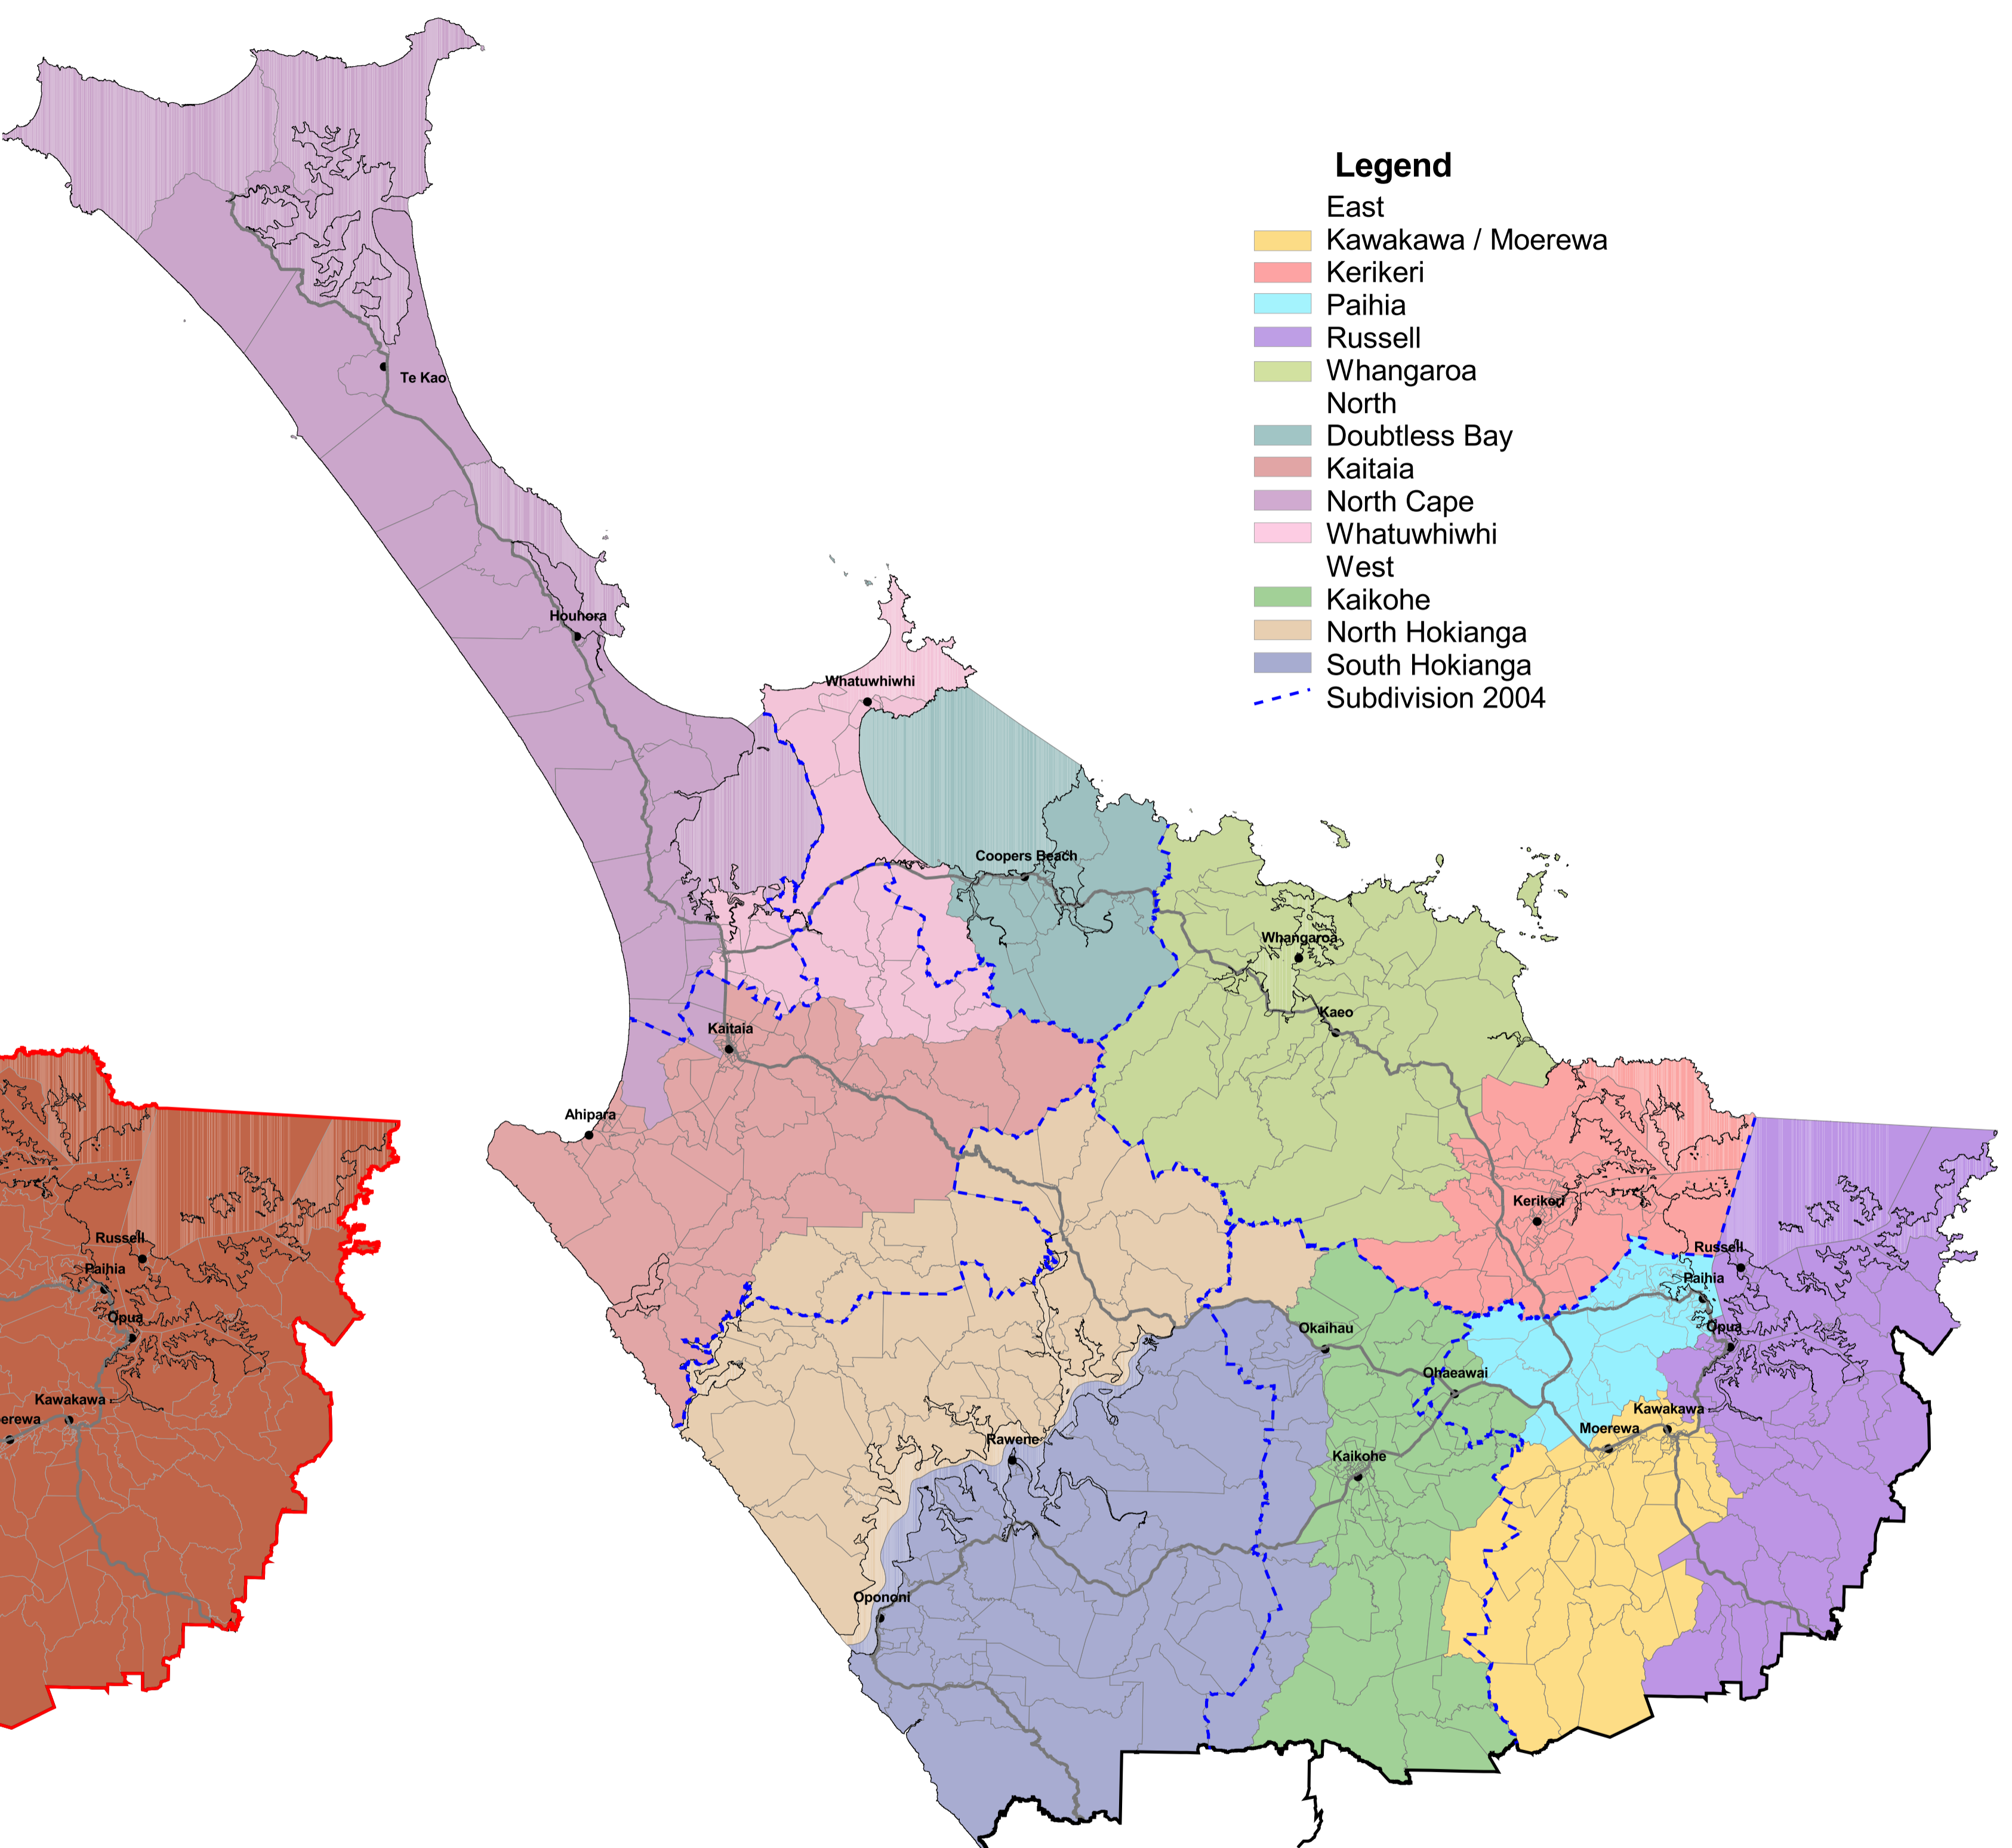

- Legend**
- North
 - East
 - West
 - Ward 2004

- Legend**
- East
 - Kawakawa / Moerewa
 - Kerikeri
 - Paihia
 - Russell
 - Whangaroa
 - North
 - Doubtless Bay
 - Kaitaia
 - North Cape
 - Whatuwhiwhi
 - West
 - Kaikohe
 - North Hokianga
 - South Hokianga
 - Subdivision 2004

**Option 1
Ward**
04 September 2009

**Option 1
Subdivision**
4 September 2009