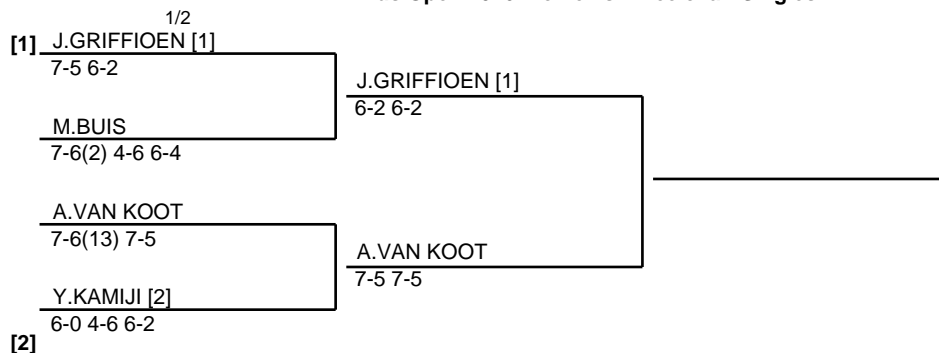

Aus Open 2016 Women's Wheelchair Singles

1st Round

- 1 **GRIFFIOEN, Jiske NED**
- 2 SHUKER, Lucy GBR
- 3 WHILEY, Jordanne GBR
- 4 BUIS, Marjolein NED
- 5 MONTJANE, Kgothatso RSA
- 6 VAN KOOT, Aniek NED
- 7 ELLERBROCK, Sabine GER
- 8 **KAMIJI, Yui JPN**