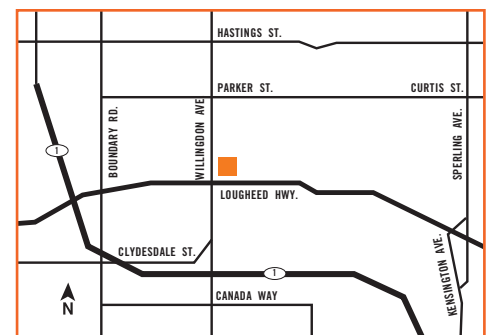

BRENTWOOD TOWN CENTRE

DESCRIPTION

Brentwood Town Centre is a regional centre surrounded by a mix of single family and multi-family dwellings, located on the corner of two major arteries in the North Burnaby and North East Vancouver markets. Due to this key location, the City of Burnaby has designated Brentwood as a town centre and rapid transit intersection which is serviced by

buses and a SkyTrain station. Anchored by Sears, Zellers and London Drugs, the Centre's primary trade area consists of approximately 170,000 people.

OPENING DATE: 1961

MANAGEMENT

20 VIC MANAGEMENT INC.
1 Queen Street East
Suite 300, Box #88
Toronto, Ontario
M5C 2W5

Tel: (416) 955-0595
Fax: (416) 955-0569

CENTRE ADDRESS

Suite 260 – 4567 Lougheed Hwy.
Burnaby, British Columbia
V5C 3Z6
Tel: (604) 299-0606
Fax: (604) 299-2281
www.brentwoodtowncentre.com

Brentwood Town Centre is located in northern Burnaby at the corner of Willingdon and Lougheed Hwy. From Hwy #1 West exit North onto Willingdon.

Restaurants

International House of Pancakes	56
McDonald's	55

Large Format Users

London Drugs	400
Sears	1
Zellers	2

2
ZELLERS
91,823

1
SEARS
176,088

BRENTWOOD TOWN CENTRE

LEVEL TWO