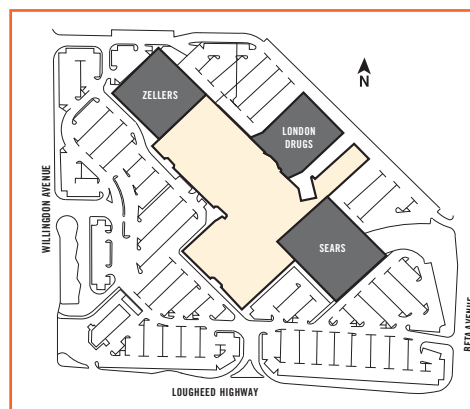

BRENTWOOD TOWN CENTRE

DESCRIPTION

Brentwood Town Centre is a regional centre surrounded by a mix of single family and multi-family dwellings, located on the corner of two major arteries in the North Burnaby and North East Vancouver markets. Due to this key location, the City of Burnaby has designated Brentwood as a town centre and rapid transit intersection which is serviced by

buses and a SkyTrain station. Anchored by Sears, Zellers and London Drugs, the Centre's primary trade area consists of approximately 170,000 people.

OPENING DATE: 1961

MANAGEMENT

20 VIC MANAGEMENT INC.
1 Queen Street East
Suite 300, Box #88
Toronto, Ontario
M5C 2W5

Tel: (416) 955-0595
Fax: (416) 955-0569

CENTRE ADDRESS

Suite 260 – 4567 Lougheed Hwy.
Burnaby, British Columbia
V5C 3Z6
Tel: (604) 299-0606
Fax: (604) 299-2281
www.brentwoodtowncentre.com

Brentwood Town Centre is located in northern Burnaby at the corner of Willingdon and Lougheed Hwy. From Hwy #1 West exit North onto Willingdon.

BRENTWOOD TOWN CENTRE

SIZE, TENANTS, AMENITIES

G.L.A.:	539,159 sq ft
RETAIL STORES:	115
FOOD COURT SEATING:	500
PARKING SPACES:	2,000

MAJOR RETAILERS:

Sears	176,088 sq ft
Zellers	91,823 sq ft
London Drugs	34,249 sq ft