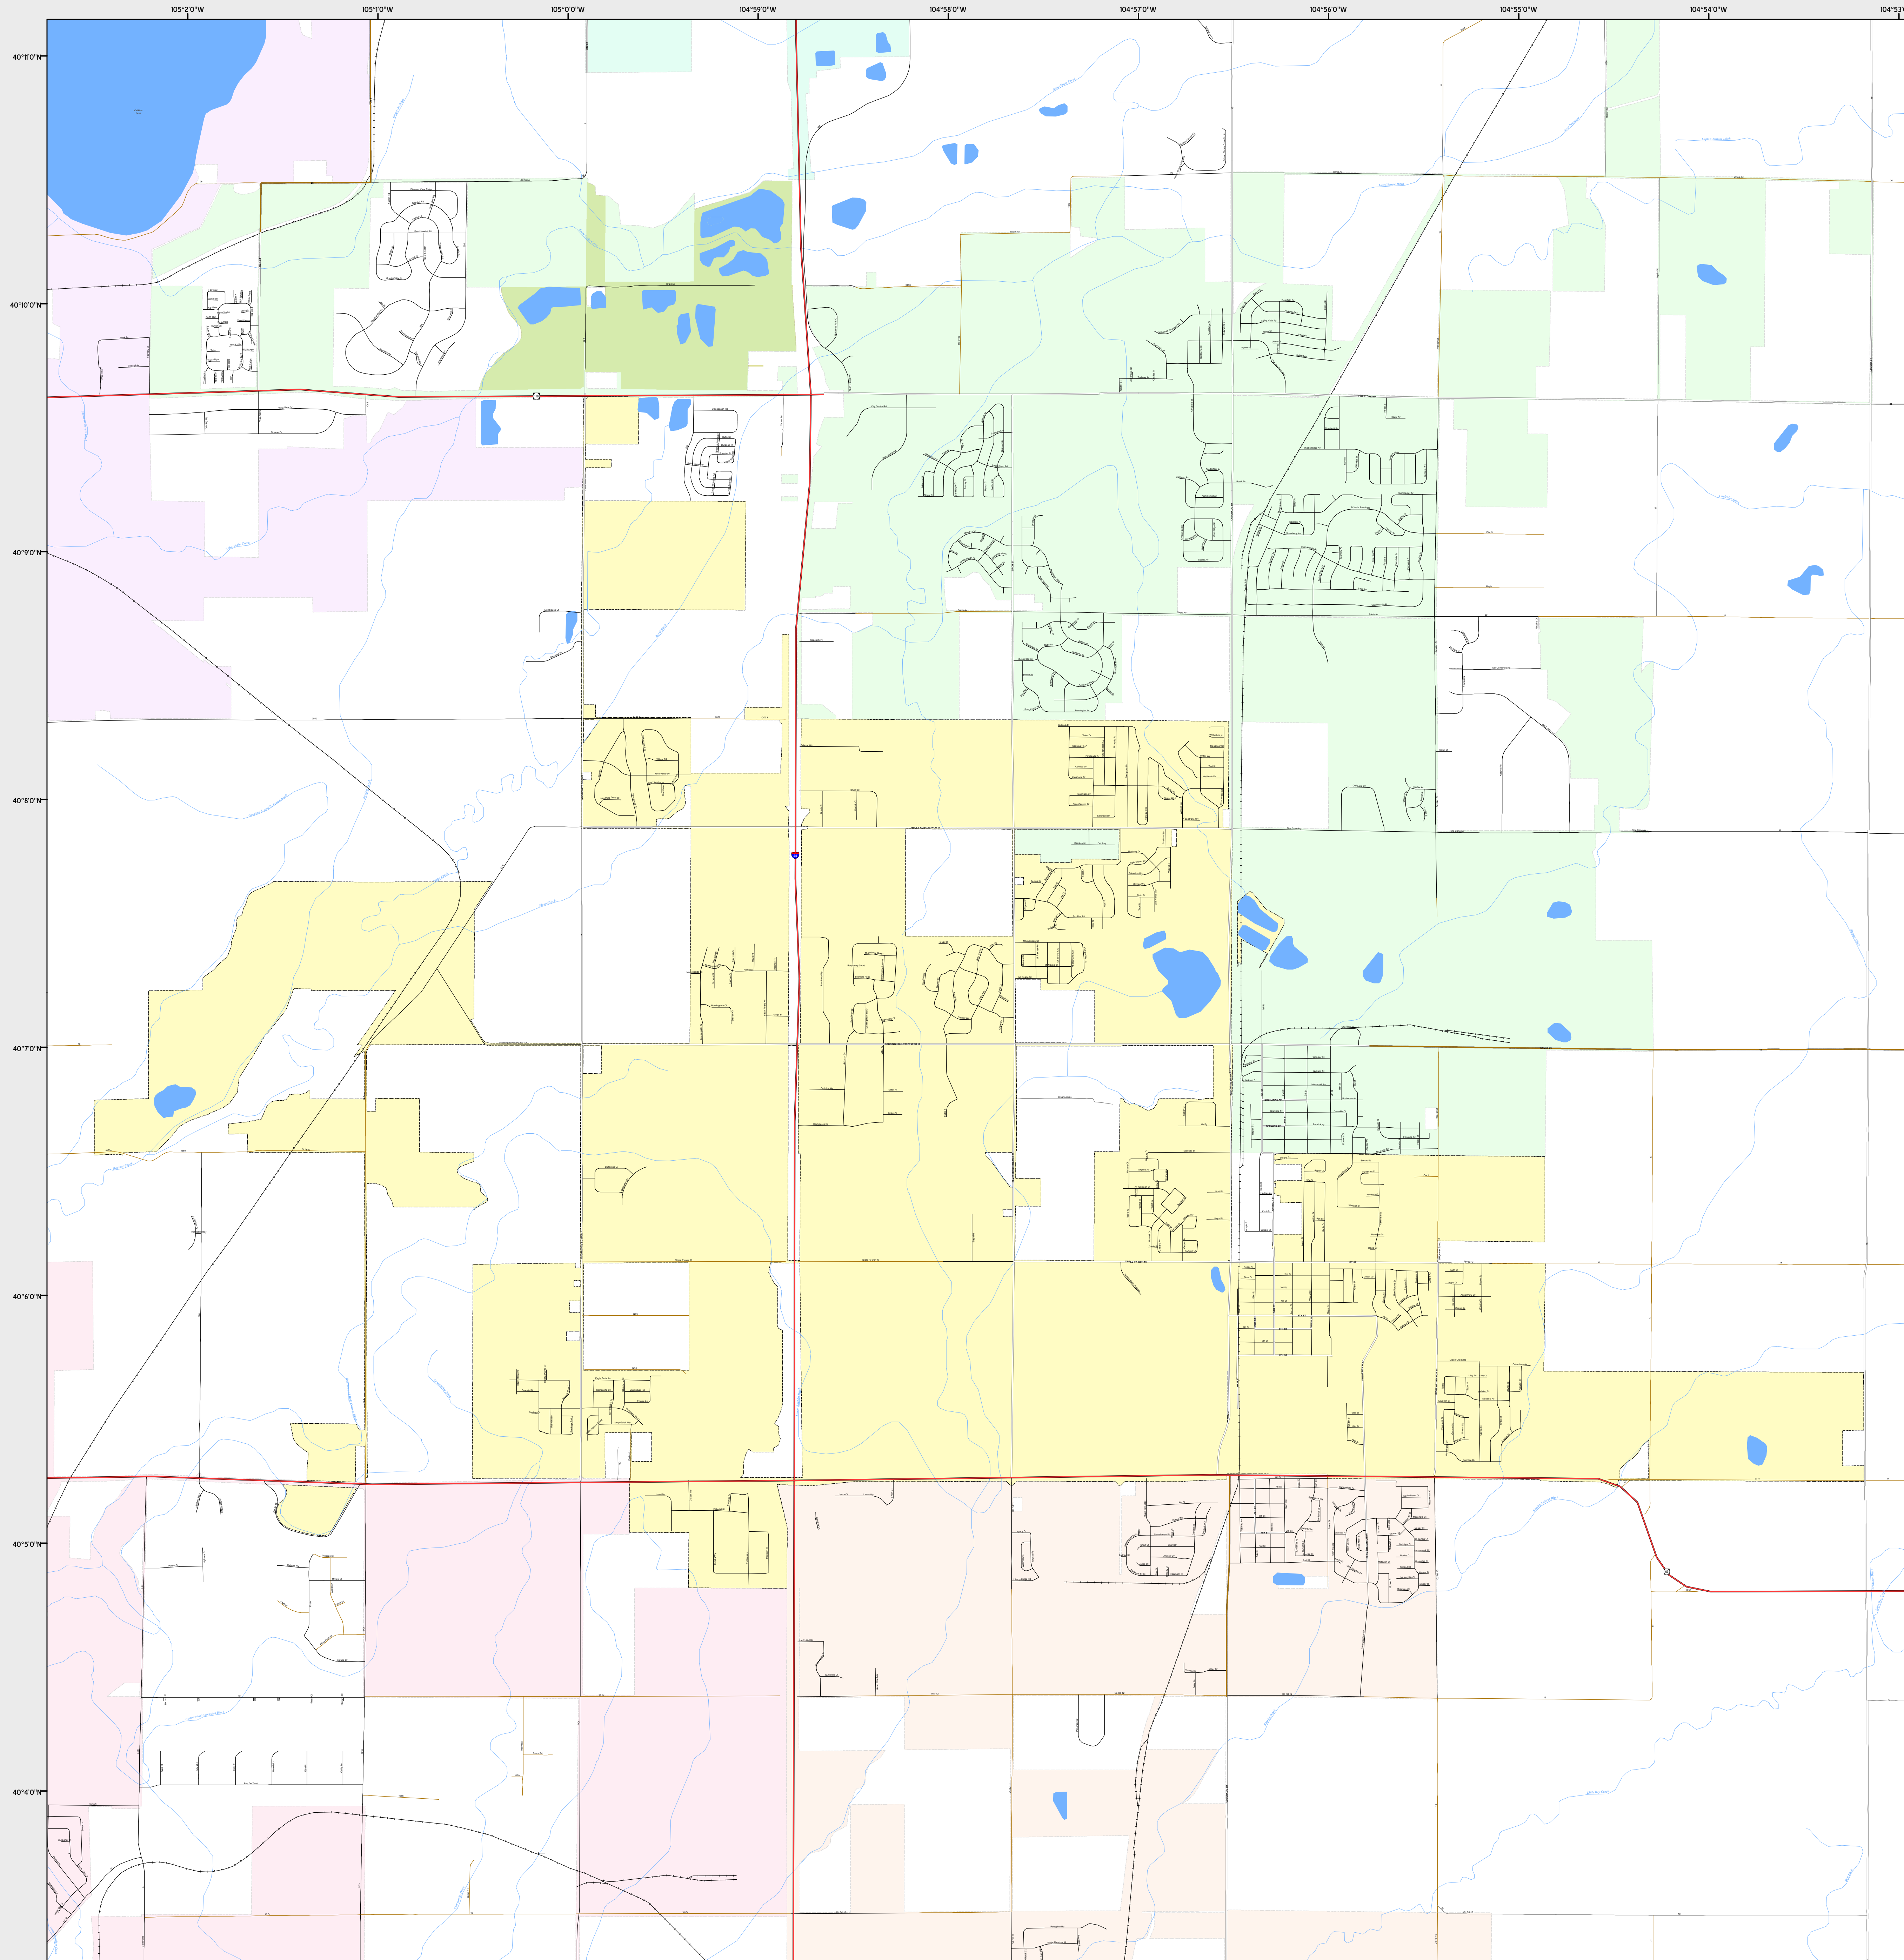

FREDERICK

- Highways
- **Major Roads**
- Paved
- Gravel
- Bladed
- **Local Roads**
- Paved
- Gravel
- Bladed
- **Base Data**
- City Limits
- Counties
- Cemetery
- Lakes
- Rivers/Streams
- Railroads
- **Public Land Classification**
- Public Lands
- State Lands
- National or State Forest
- National Parks/Monuments
- Indian Reservations
- Military/Federal
- Wilderness Areas

0 0.4 0.8 Miles

State of Colorado
This city is located in the following count(ies):
Weld