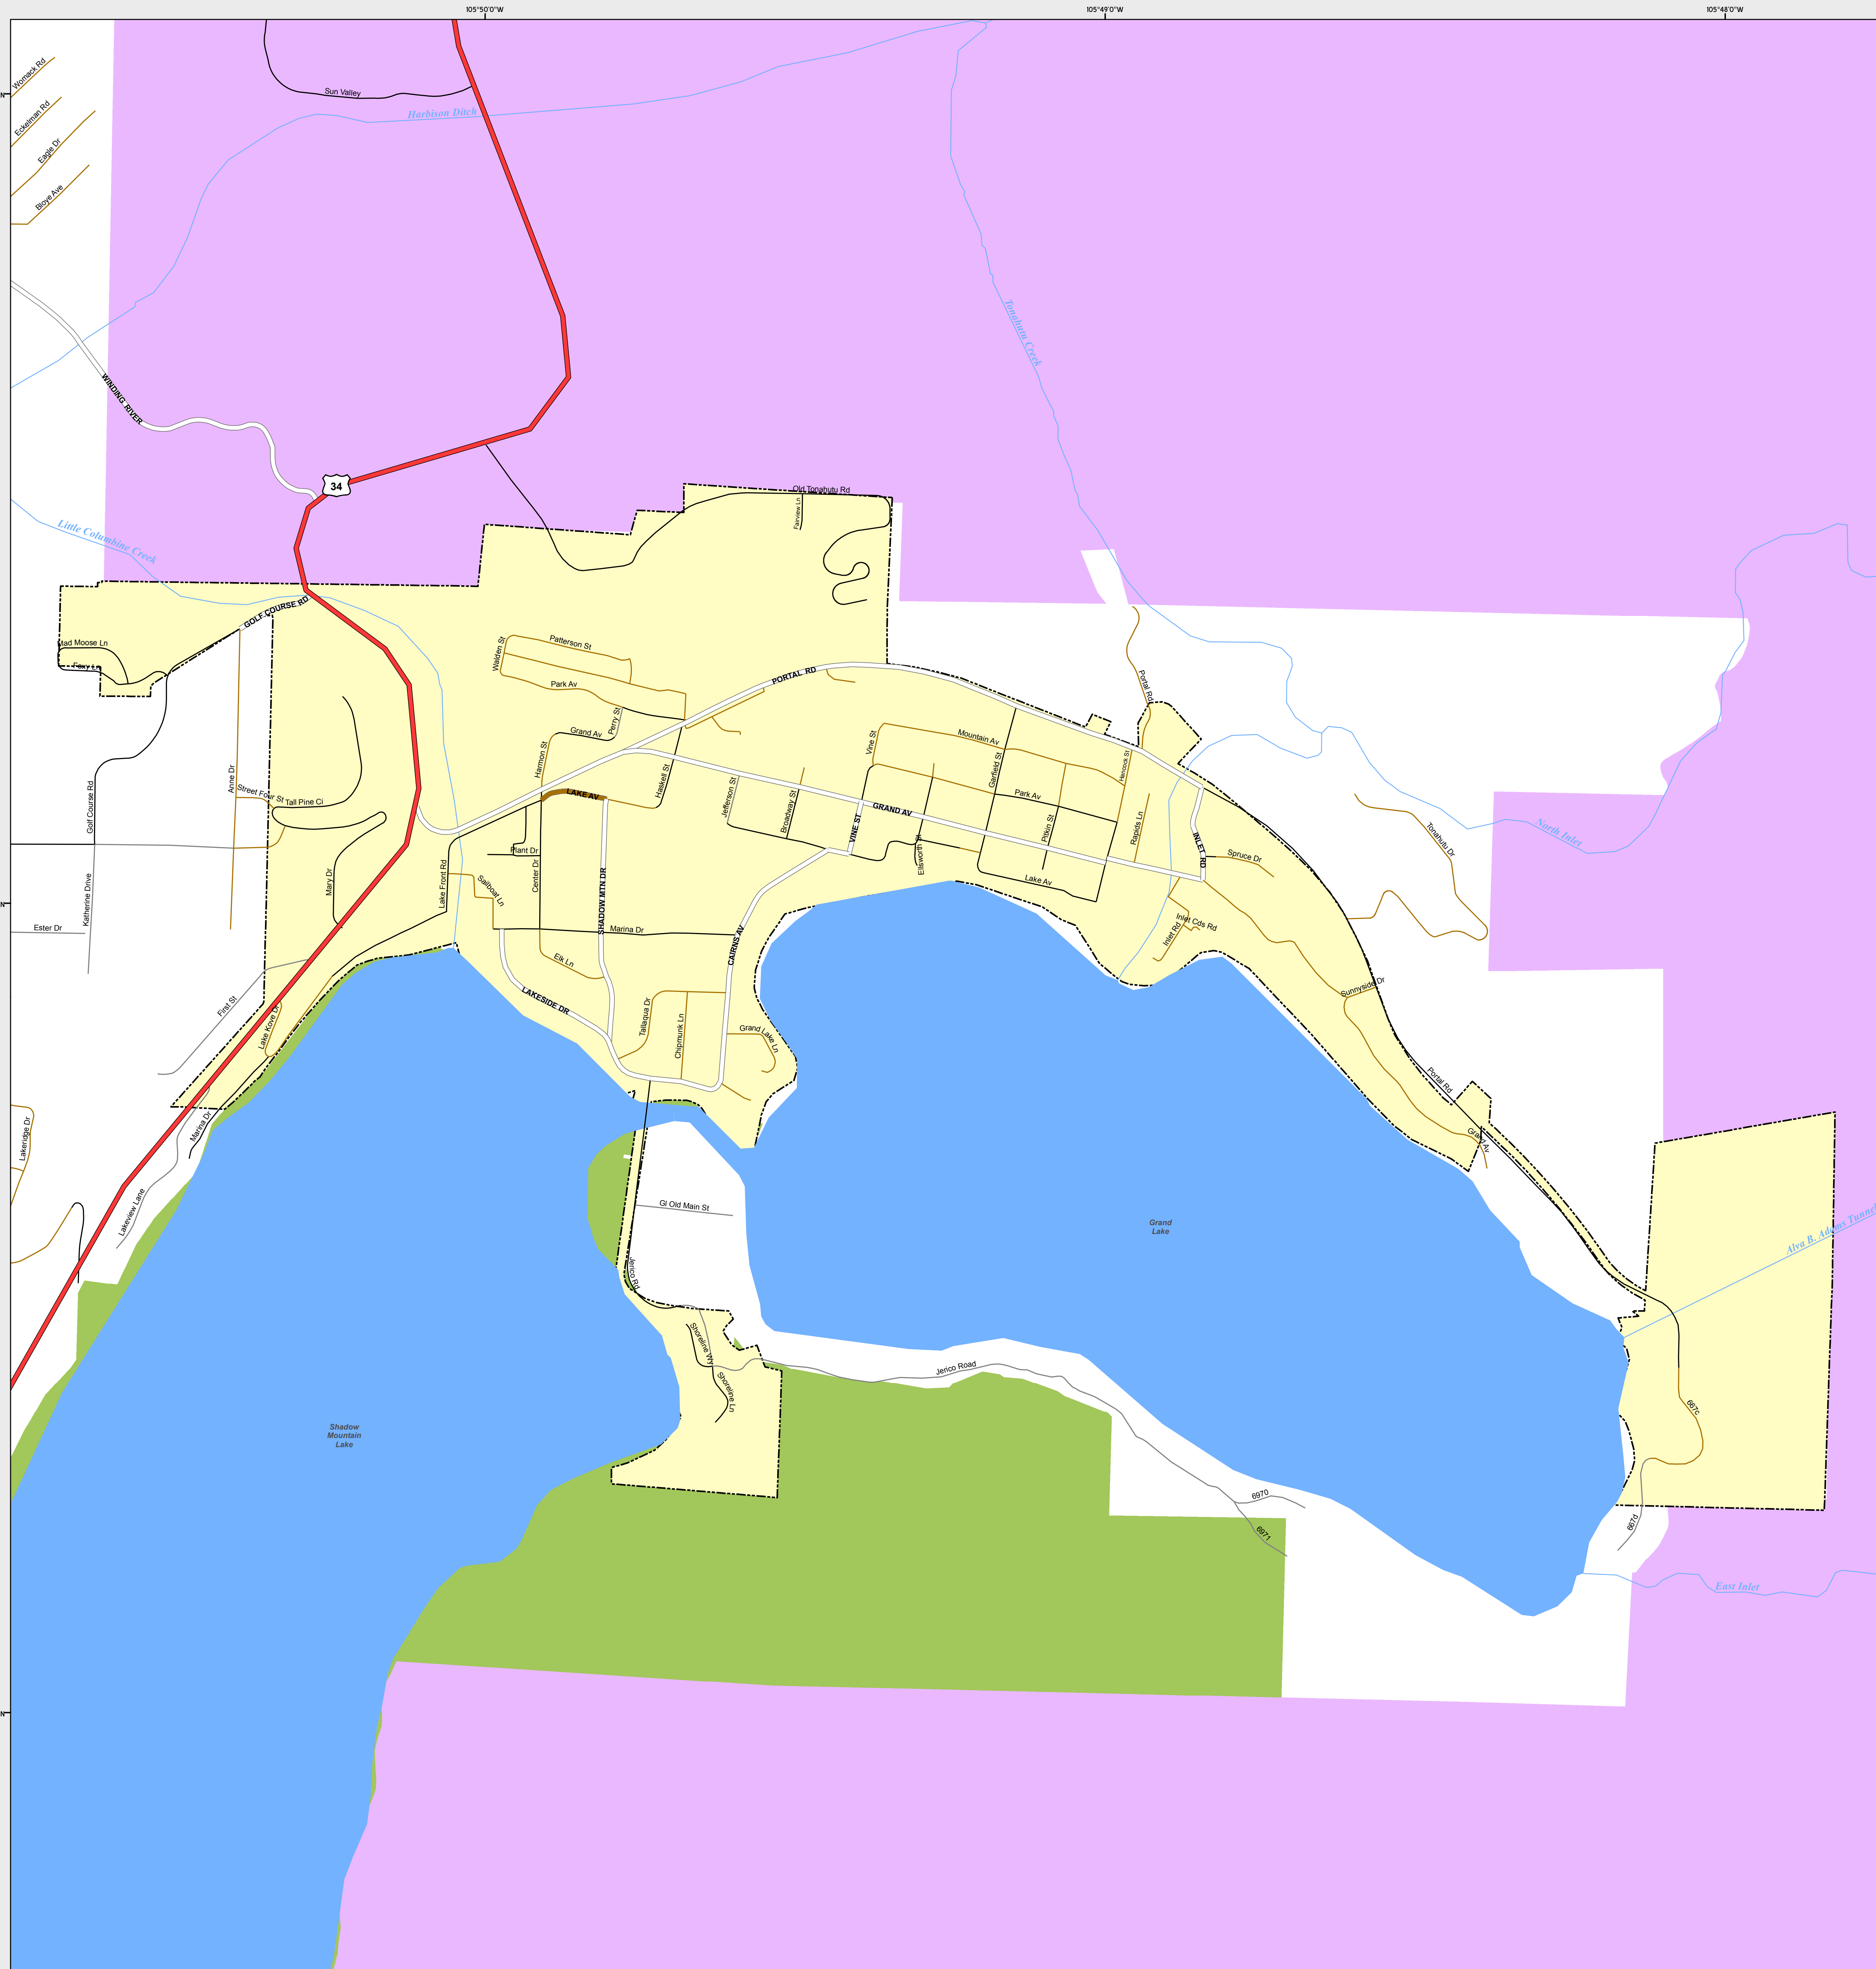

GRAND LAKE

- Highways
- **Major Roads**
- Paved
- Gravel
- Bladed
- **Local Roads**
- Paved
- Gravel
- Bladed
- **Base Data**
- City Limits
- Counties
- Cemetery
- Lakes
- Rivers/Streams
- Railroads
- **Public Land Classification**
- Public Lands
- State Lands
- National or State Forest
- National Parks/Monuments
- Indian Reservations
- Military/Federal
- Wilderness Areas

0 0.1 0.2 Miles

State of Colorado
This city is located in the following count(ies):
Grand