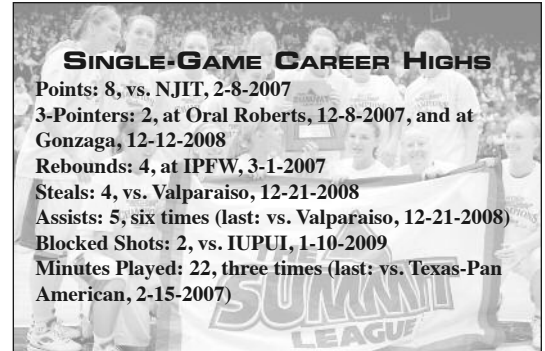

SINGLE-GAME CAREER HIGHS

Points: 8, vs. NJIT, 2-8-2007
3-Pointers: 2, at Oral Roberts, 12-8-2007, and at Gonzaga, 12-12-2008
Rebounds: 4, at IPFW, 3-1-2007
Steals: 4, vs. Valparaiso, 12-21-2008
Assists: 5, six times (last: vs. Valparaiso, 12-21-2008)
Blocked Shots: 2, vs. IUPUI, 1-10-2009
Minutes Played: 22, three times (last: vs. Texas-Pan American, 2-15-2007)

(12/13) ... notched five assists in both matchups with North Dakota State (2/3 and 2/23) ... scored season-best eight points and dished out five assists in home win versus NJIT (2/8) ... made lone three-point attempt against Wyoming for only points during WNIT action (3/25)

HIGH SCHOOL: Compiled an impressive list of credentials during an extensive high school athletic career at New Richland-Hartland-Ellendale-Geneva High School ... lettered four times in basketball, three times in volleyball and six times in track and field ... averaged 14 points per game for her high school career and finished as all-time leading scorer in school history with 1,473 points ... earned all-state recognition from the Minnesota Coaches Association and Associated Press and was named to Miss Basketball of Minnesota All-State Senior Team ... received player of the year honors from both the *Waseca County News* and *Albert Lea Tribune* ... four-time all-conference selection under the guidance of coach Mindy Sparby ... earned section MVP honors from Minnesota Breakdown ... played on Minnesota Stars team which won back-to-back state club titles in 2005 and 2006 ... two-time all-conference pick in volleyball ... state qualifier in the 400-meter dash ... academic all-conference selection in basketball, volleyball and track ... school nominee for AAA (Academics, Athletics, Arts) award ... member of the National Honor Society

ALISON ANDERSON'S CAREER STATISTICS

SEASON	G-GS	ALL FG			3-Pt FG			REBOUNDS			AVERAGES HIGH GAME				
		FGM-FGA	Pct	FGM-FGA	Pct	FTM-FTA	Pct	O-D-T	PF-D	PTS	PTS-REB	PTS-REB	STL	BLK	ASST
2006-07	28-0	12-53	.226	4-30	.133	18-26	.692	1-27-28	29-0	46	1.6-1.0	8-4	16	0	43
2007-08	22-0	5-24	.208	4-16	.250	0-0	.000	3-14-17	25-0	14	0.6-0.7	6-3	8	2	27
2008-09	34-0	10-32	.313	8-23	.348	8-9	.889	5-23-28	33-0	36	1.1-0.8	6-3	26	6	48
TOTALS	84-0	27-109	.248	16-69	.232	26-35	.743	9-64-73	87-0	96	1.1-0.9	8-4	50	8	118