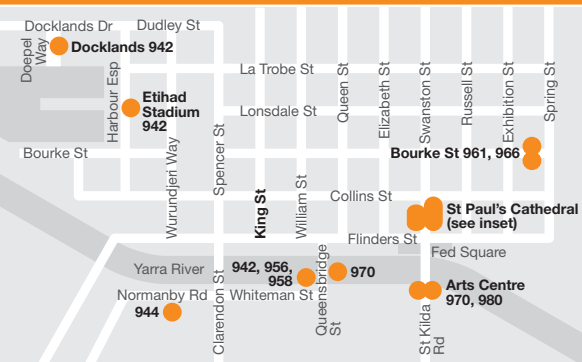

# NightRider Bus network

### City inset

### St Paul's Cathedral inset

Flinders La	Bay	Bay
<b>FRANKSTON/ROSEBUD</b> 970	10	1 <b>980 DANDENONG</b>
<b>ST ALBANS/MELTON/SUNBURY</b> 942	9	2 <b>966 CROYDON/LILYDALE</b>
<b>WERRIBEE</b> 944	8	3 <b>968 KNOX/BAYSWATER/BELGRAVE</b>
<b>CRAIGIEBURN</b> 954	7	4 <b>958 ELTHAM</b>
		5 <b>956 EPPING</b>
		6 <b>961 DONCASTER (Departs from Flinders St)</b>

CBD NORTH

MAP NOT TO SCALE  
Effective January 2015

© Public Transport Victoria 2015