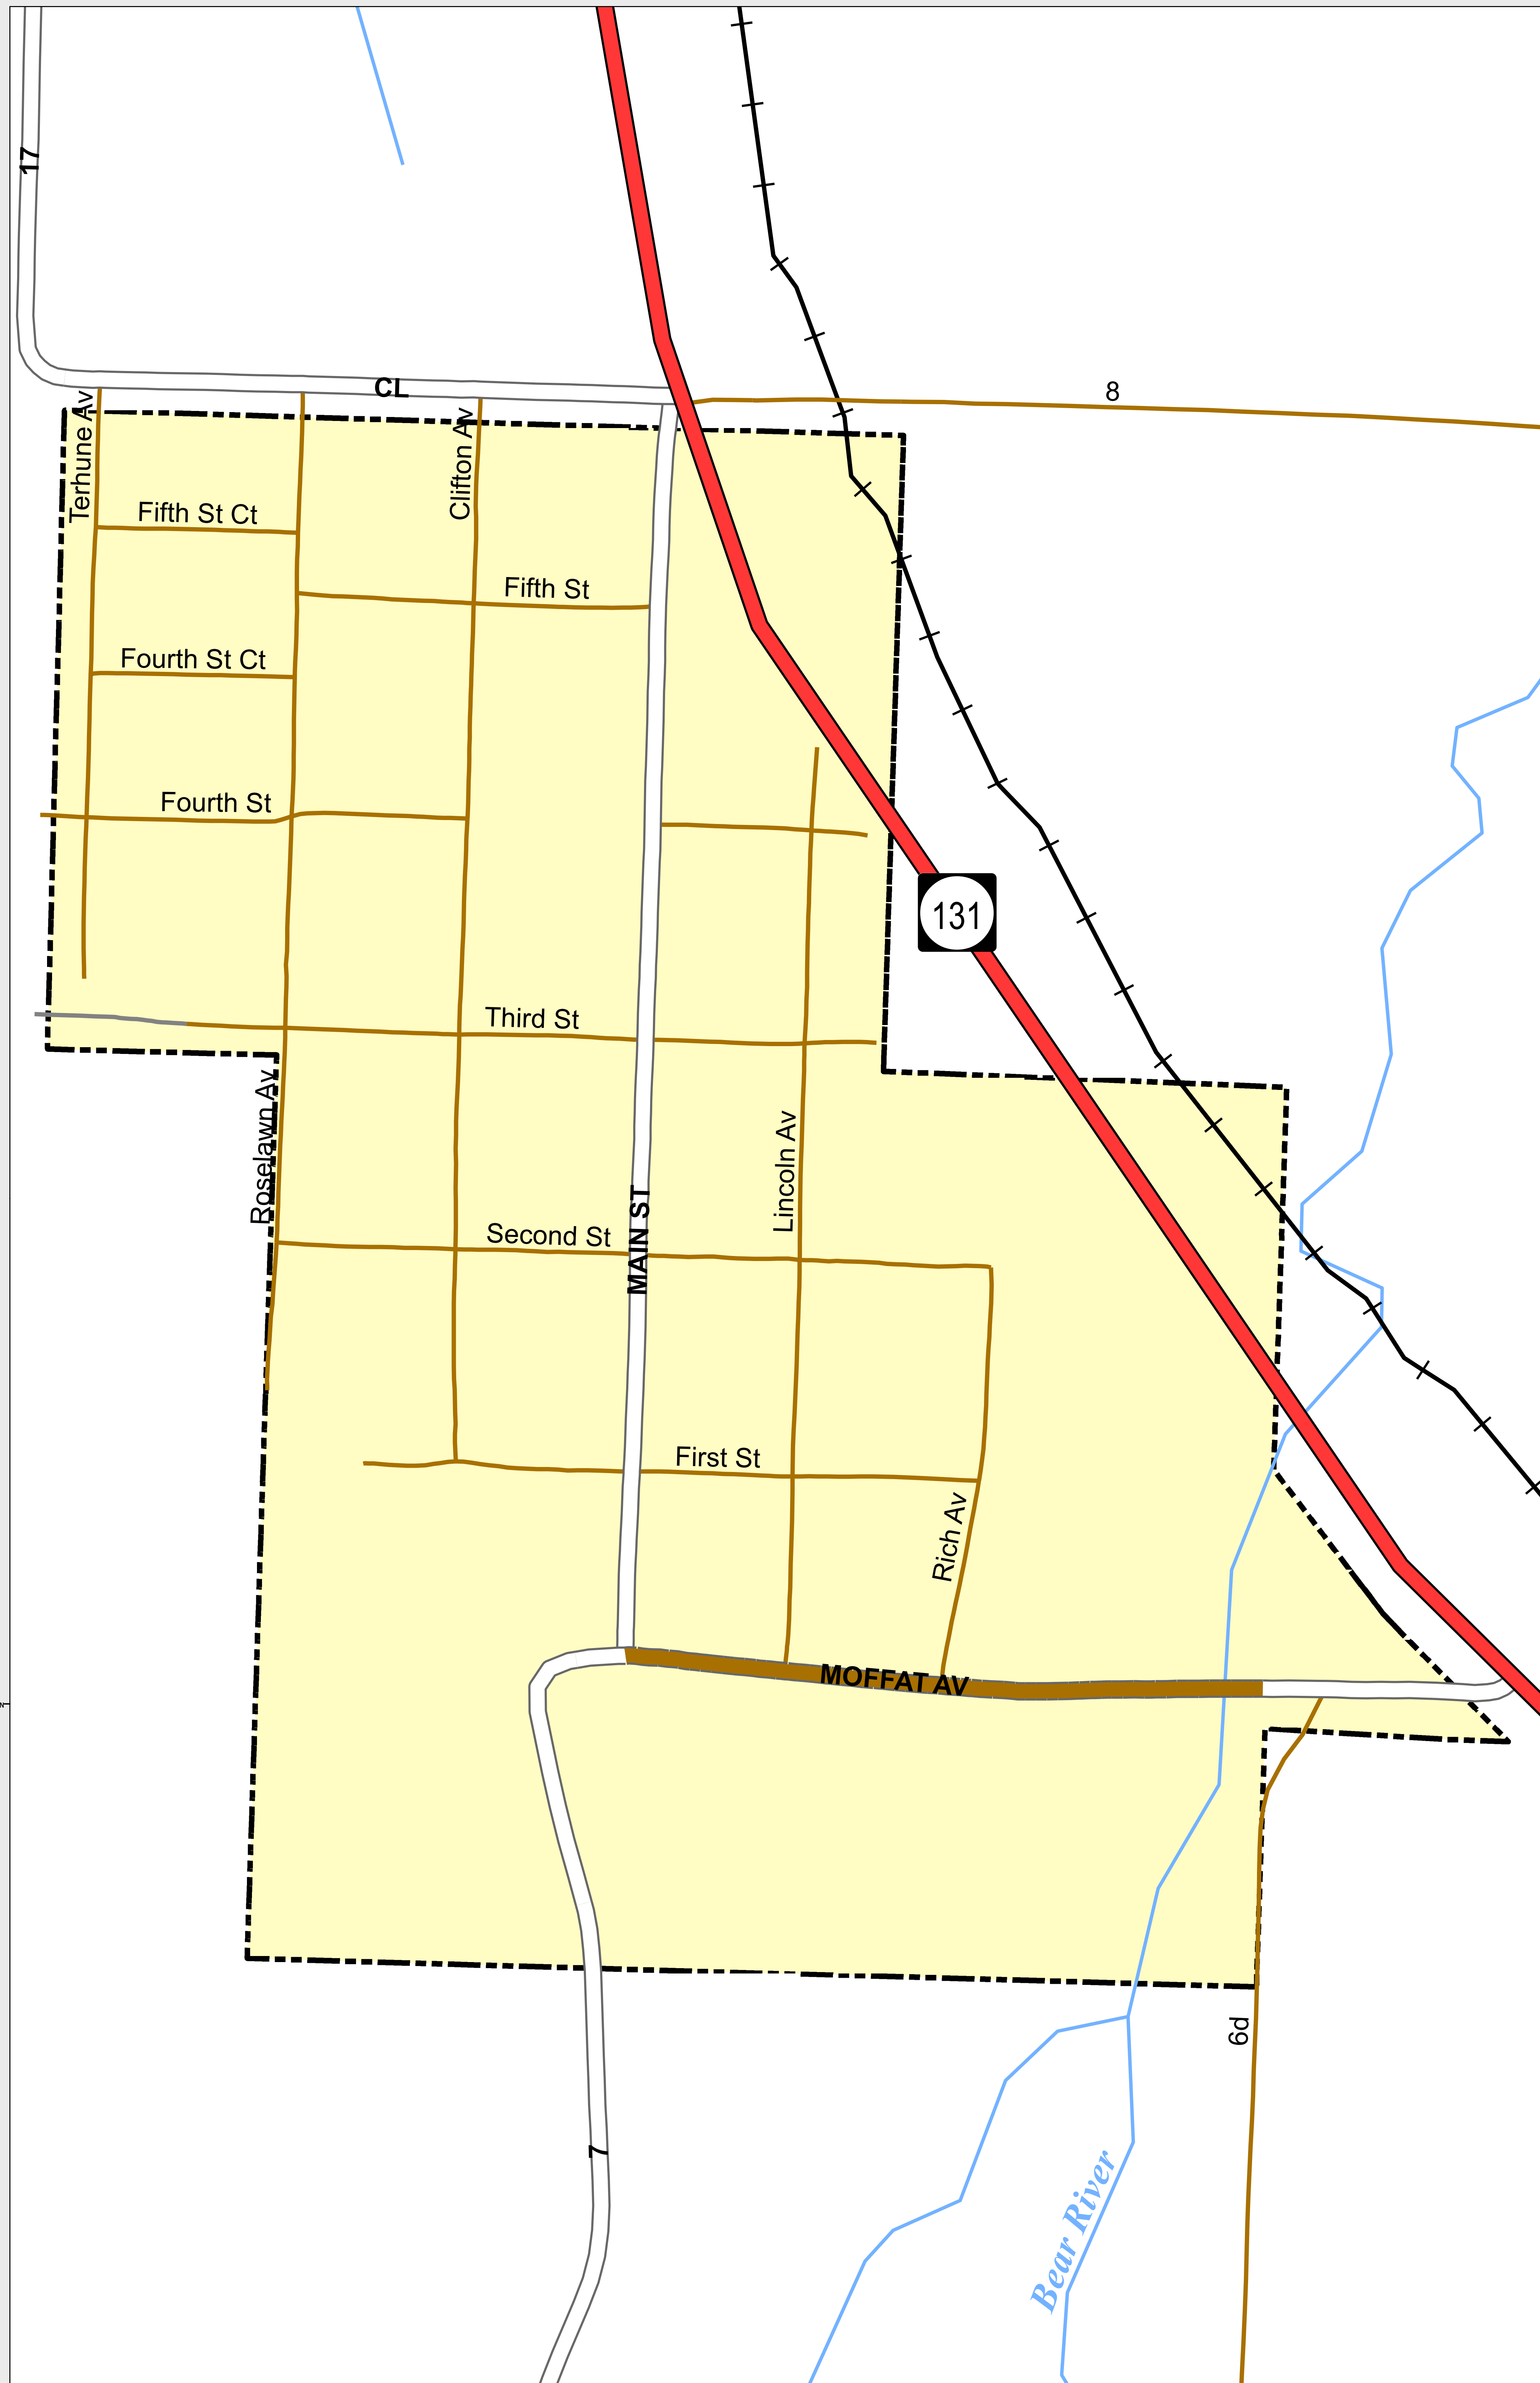

YAMPA

- Highways
- **Major Roads**
- Paved
- Gravel
- Bladed
- **Local Roads**
- Paved
- Gravel
- Bladed
- Lakes
- Railroads
- Rivers/Streams
- **Base Data**
- City Limits
- Cemetery
- **Public Land Classification**
- Public Lands
- State Lands
- National or State Forest
- National Parks/Monuments
- Indian Reservations
- Military/Federal
- Wilderness Areas

0 0.035 0.07 Miles

State of Colorado

This city is located in the following count(ies):
Routt