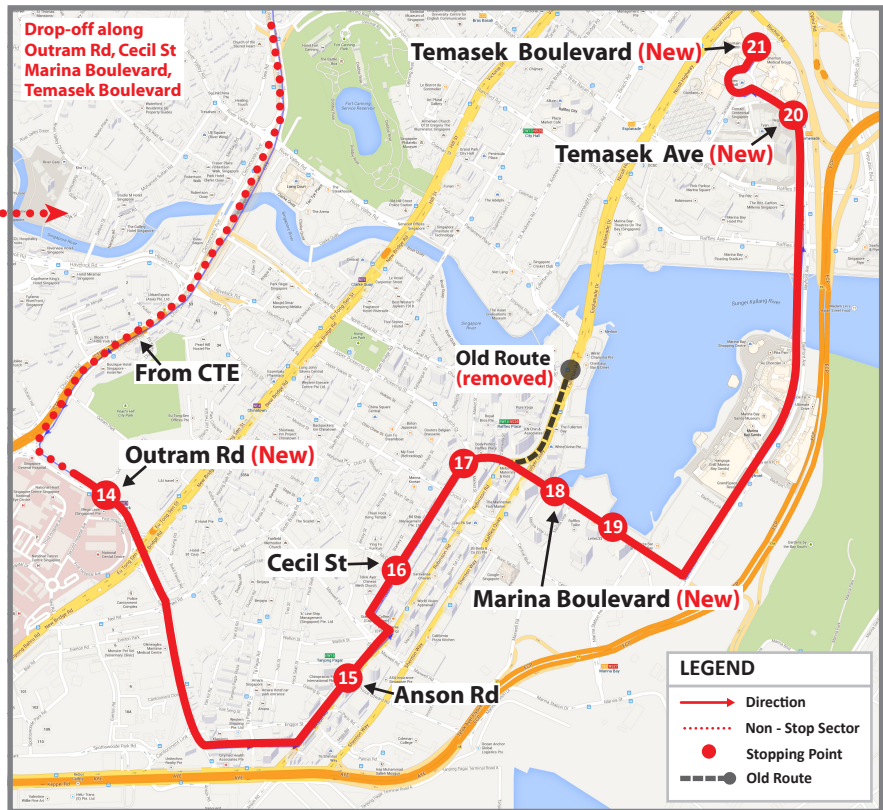

* Commuters are advised to be at the pick-up points 3 minutes before the estimated arrival time

* Arrival Timings at drop-off points are subjected to traffic conditions

Point	Road Name	Description	Bus Stop No.	1st Trip	2nd Trip
1	Yishun Ave 11	Bus Stop opposite Blk 419	59461	7:35 AM	7:45 AM
2	Yishun Ring Road	Bus Stop outside Blk 356	59411	7:38 AM	7:48 AM
3	Yishun Ring Road	Bus Stop outside Blk 358	59401	7:39 AM	7:49 AM
4	Yishun Ring Road	Bus Stop outside Blk 367	59391	7:41 AM	7:51 AM
5	Yishun Ring Road	Bus Stop outside Blk 314	59381	7:43 AM	7:53 AM
6	Yishun Ave 9	Bus Stop outside Blk 309	59171	7:45 AM	7:55 AM
7	Yishun Central	Bus Stop outside Blk 322	59359	7:48 AM	7:58 AM
8	Yishun Central	Bus Stop opposite Khoo Teck Puat Hospital	59349	7:51 AM	8:01 AM
9	Yishun St 61	Bus Stop outside Blk 647	59369	7:53 AM	8:03 AM
10	Yishun St 61	Bus Stop opposite Chung Cheng High School	59379	7:56 AM	8:06 AM
11	Yishun Ring Road	Bus Stop outside Blk 858	59439	7:57 AM	8:07 AM
12	Yishun Ring Road	Bus Stop outside Blk 846	59429	7:59 AM	8:09 AM
13	Yishun Ave 2 (New)	Bus Stop outside Yishun Sports Hall	59039	8:02 AM	8:12 AM
(Non-Stop) Lentor Ave, SLE, CTE, Chin Swee Rd					
14	Outram Road (New)	Bus Stop outside Outram Park Stn	06029	8:28 AM	8:38 AM
15	Anson Road	Bus Stop outside International Plaza	03223	8:33 AM	8:43 AM
16	Cecil Street	Bus Stop opposite GB Building	03151	8:35 AM	8:45 AM
17	Cecil Street	Bus Stop outside Prudential Tower	03021	8:37 AM	8:47 AM
18	Marina Boulevard (New)	Bus Stop outside The Sail	03381	8:41 AM	8:51 AM
19	Marina Boulevard (New)	Bus Stop outside Marina Bay Financial Centre	03391	8:42 AM	8:52 AM
20	Temasek Avenue (New)	Bus Stop outside Centennial Tower	02169	8:46 AM	8:56 AM
21	Temasek Boulevard (New)	Bus Stop outside Suntec Tower Two	02141	8:48 AM	8:58 AM