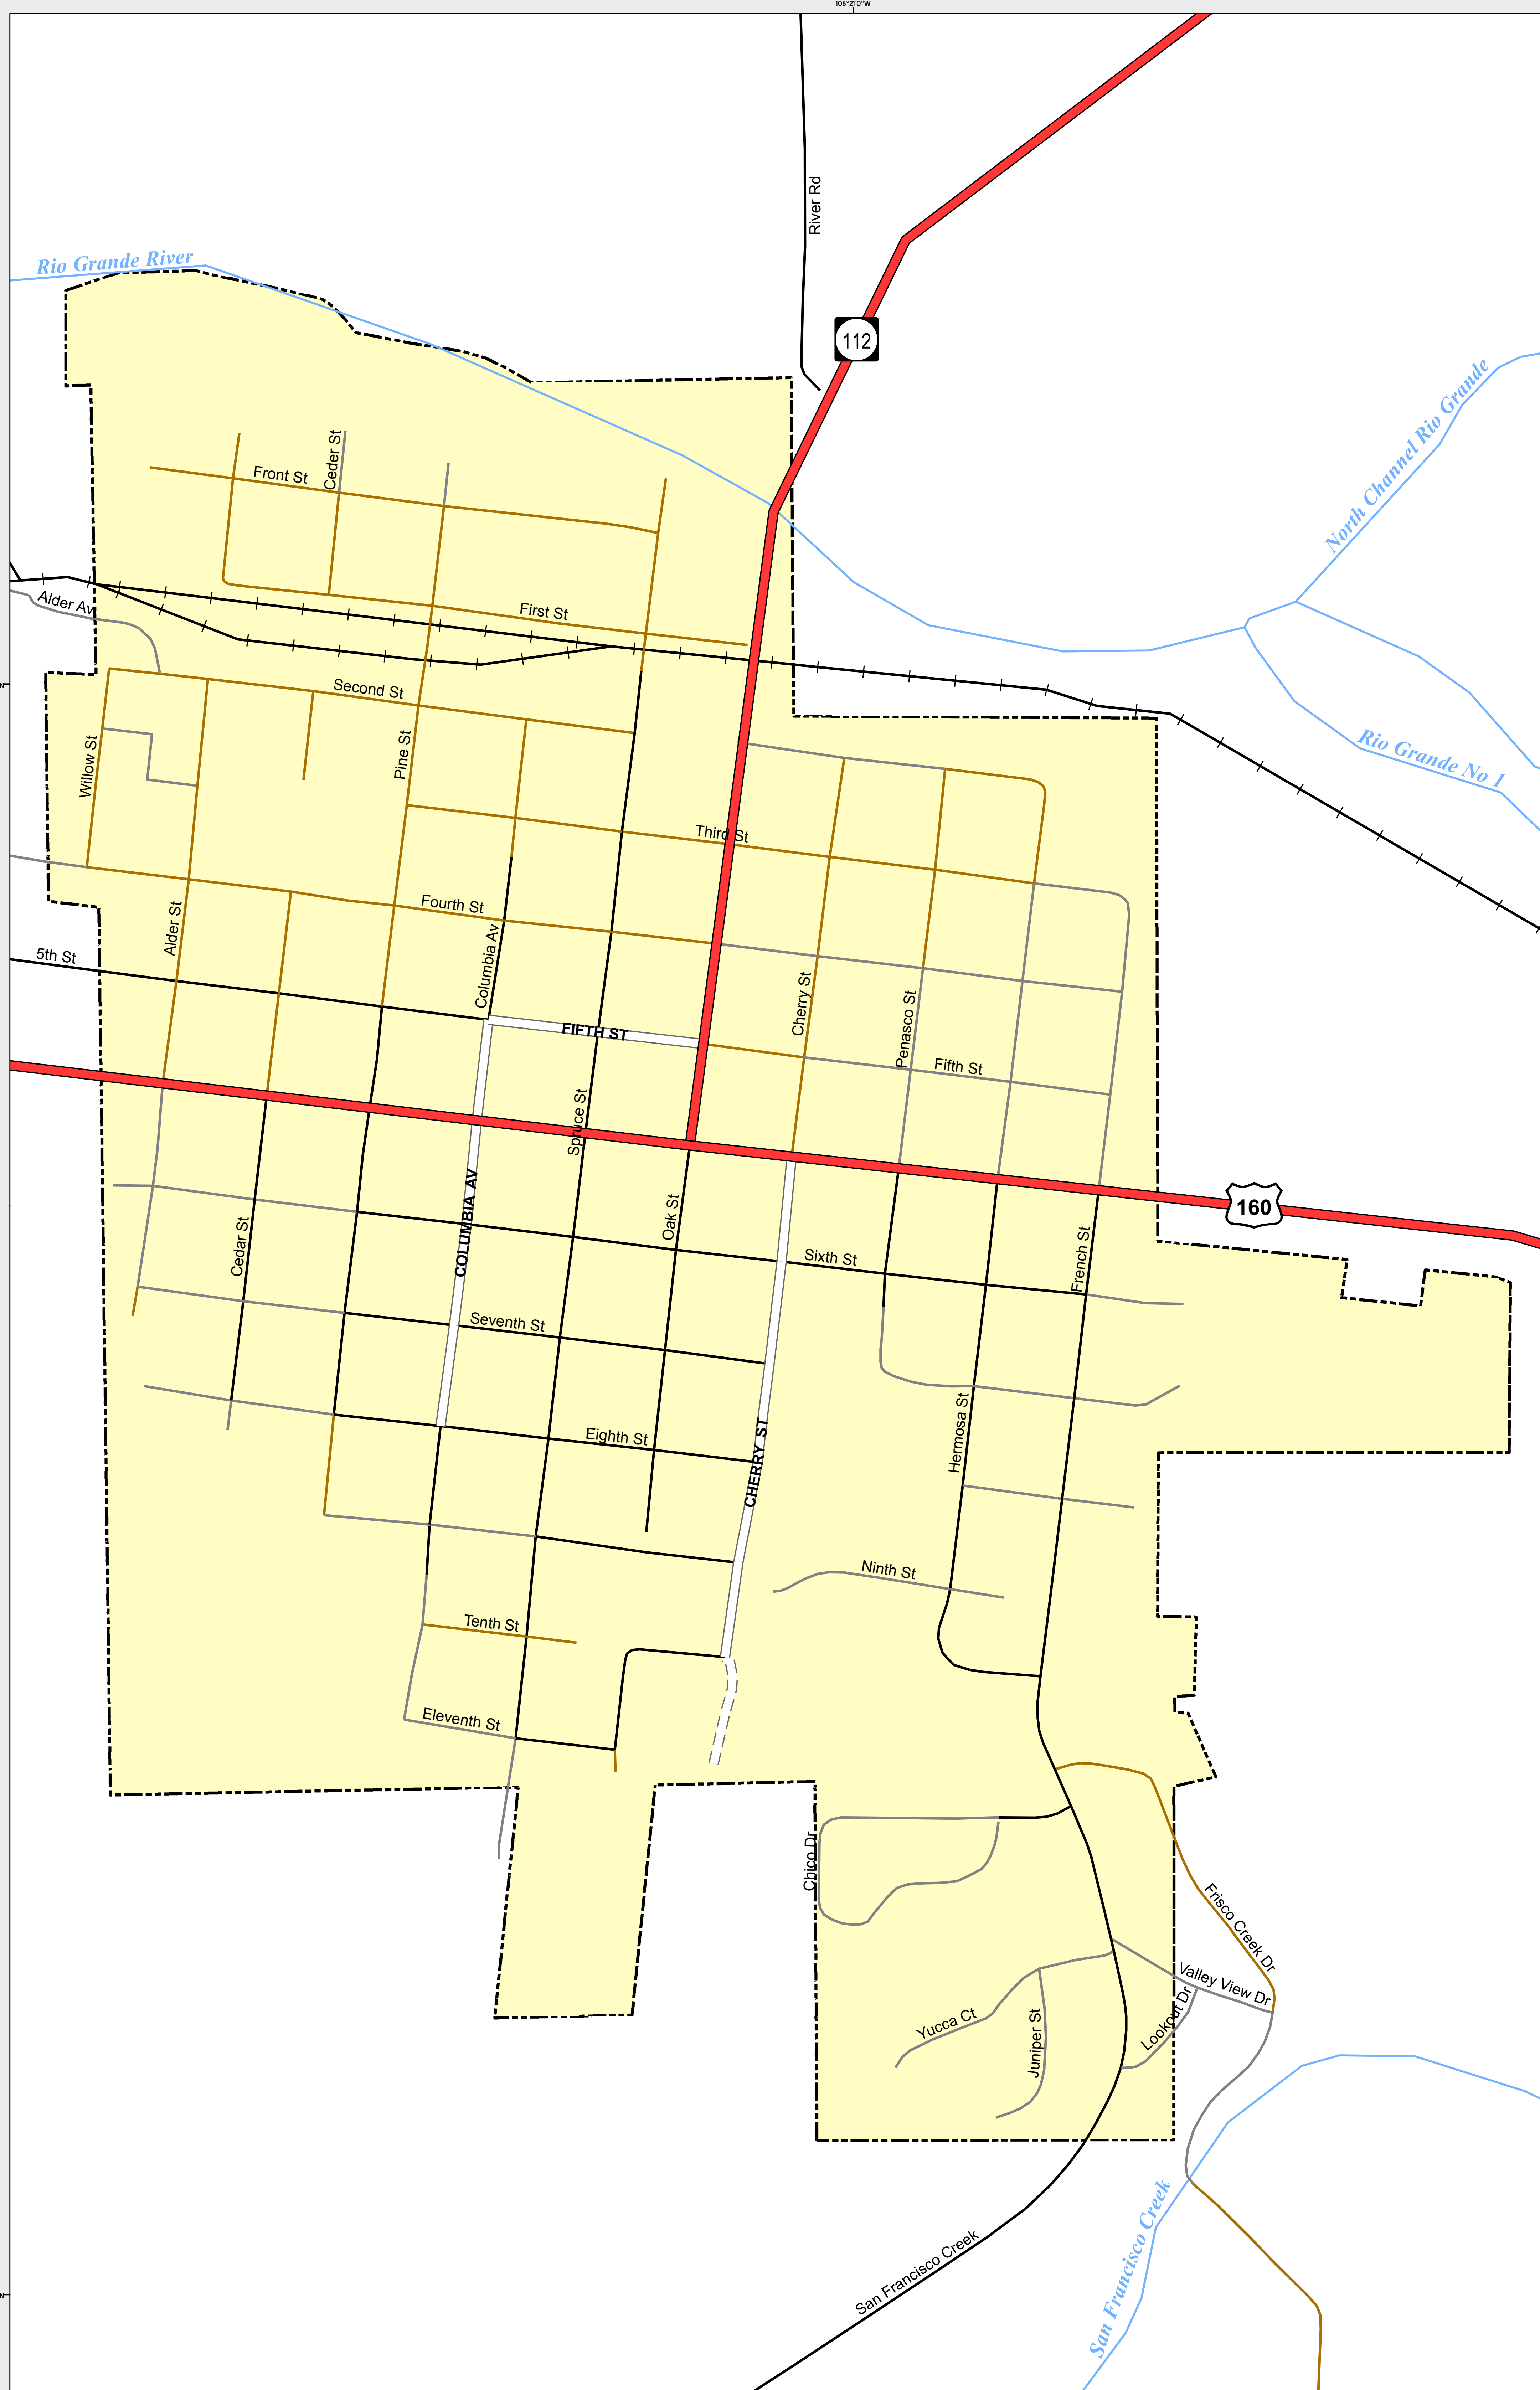

DEL NORTE

- Highways
- **Major Roads**
- Paved
- Gravel
- Bladed
- **Local Roads**
- Paved
- Gravel
- Bladed
- Lakes
- Railroads
- Rivers/Streams
- **Base Data**
- City Limits
- Cemetery
- **Public Land Classification**
- Public Lands
- State Lands
- National or State Forest
- National Parks/Monuments
- Indian Reservations
- Military/Federal
- Wilderness Areas

0 0.065 0.13 Miles

State of Colorado

This city is located in the following count(ies):
Rio Grande