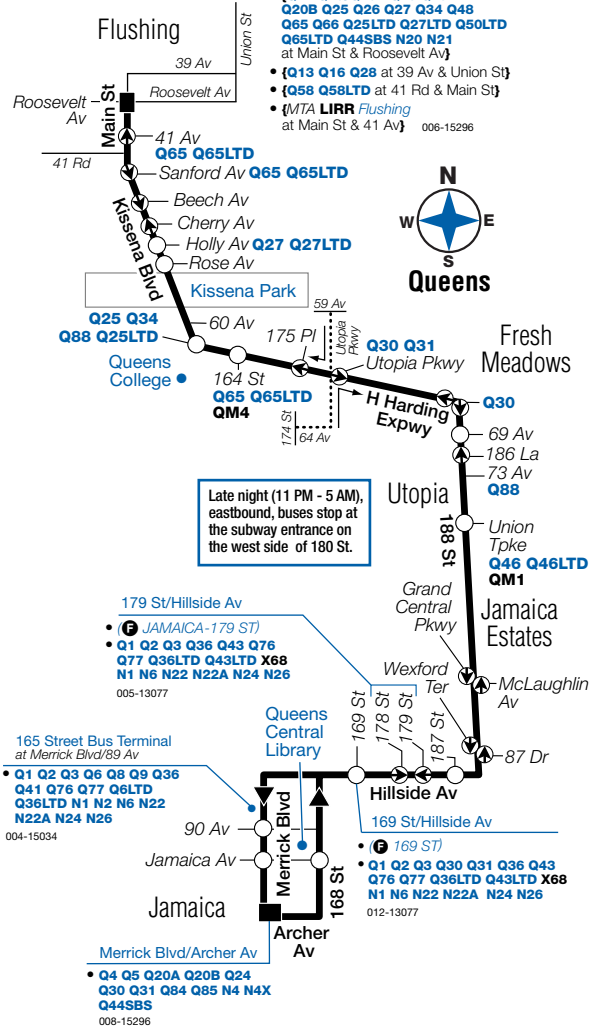

Q17 Sunday service to Flushing, cont.

Jamaica Merrick Blvd/ Archer Av	Jamaica 179 St Subway Sta	Fresh Mead 188 St/ Union Tpke	Fresh Mead 188 St/ H Harding Exp	Flushing H Harding Exp/ Kissena Blv	Flushing Main St/ Roosevelt Av
6:23	6:29	6:38	6:42	6:49	7:05
6:30	6:36	6:45	6:49	6:56	7:12
6:38	6:44	6:53	6:57	7:04	7:20
6:45	6:51	7:00	7:04	7:11	7:27
6:53	6:59	7:08	7:12	7:19	7:34
7:00	7:06	7:15	7:19	7:26	7:41
7:08	7:14	7:23	7:27	7:34	7:47
7:15	7:21	7:30	7:34	7:40	7:53
7:23	7:29	7:37	7:41	7:47	8:00
7:30	7:36	7:44	7:48	7:54	8:07
7:38	7:44	7:52	7:56	8:02	8:15
7:45	7:51	7:59	8:03	8:09	8:22
7:53	7:59	8:07	8:11	8:17	8:30
8:00	8:06	8:14	8:18	8:24	8:37
8:08	8:14	8:22	8:26	8:32	8:45
8:15	8:21	8:29	8:33	8:39	8:52
8:23	8:29	8:37	8:41	8:47	9:00
8:31	8:37	8:45	8:49	8:55	9:08
8:39	8:45	8:53	8:57	9:03	9:16
8:48	8:54	9:02	9:06	9:12	9:25
8:58	9:04	9:12	9:16	9:22	9:35
9:08	9:14	9:22	9:26	9:32	9:45
9:18	9:24	9:32	9:36	9:43	9:56
9:28	9:33	9:40	9:44	9:51	10:04
9:38	9:42	9:49	9:53	10:00	10:13
9:48	9:52	9:59	10:03	10:10	10:23
10:00	10:04	10:11	10:15	10:22	10:35
10:12	10:16	10:23	10:27	10:34	10:47
10:24	10:28	10:35	10:39	10:46	10:59
10:36	10:40	10:47	10:51	10:58	11:11
10:48	10:52	10:59	11:03	11:10	11:23
11:05	11:09	11:16	11:20	11:27	11:40
11:25	11:29	11:36	11:40	11:47	12:00
11:45	11:49	11:56	12:00	12:06	12:16

NOTES

NOTES

Flushing

- **(7) FLUSHING-MAIN ST** at Main St & Roosevelt Av
- **{Q12 Q15/Q15A Q19 Q20A Q20B Q25 Q26 Q27 Q34 Q48 Q65 Q66 Q25LTD Q27LTD Q50LTD Q65LTD Q44SBS N20 N21}** at Main St & Roosevelt Av
- **{Q13 Q16 Q28}** at 39 Av & Union St
- **{Q58 Q58LTD}** at 41 Rd & Main St
- **{MTA LIRR Flushing}** at Main St & 41 Av 006-15296