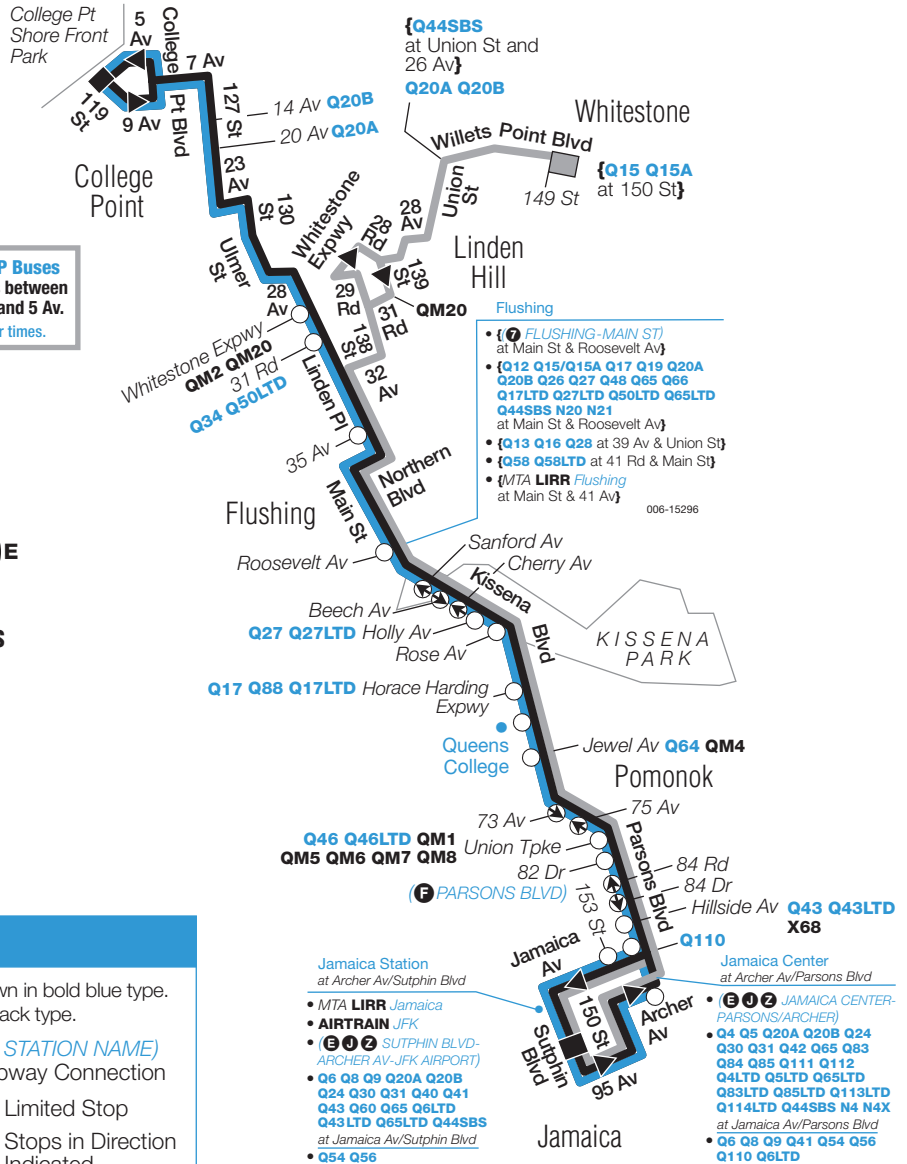

Q25 LIMITED-STOP Buses
make all local stops between
Whitestone Expwy and 5 Av.
Refer to schedule for times.

Q25/Q34 MAP LEGEND

Local/Limited/SBS Bus Transfers: shown in bold blue type.
Express Bus Transfers: shown in bold black type.

Terminal	(S STATION NAME) Subway Connection
Terminal	Limited Stop
Q25 Service	Stops in Direction Indicated
Q25 Limited-Stop Service	Point of Interest
Q34 Service	

MTA **LIRR** Railroad Station