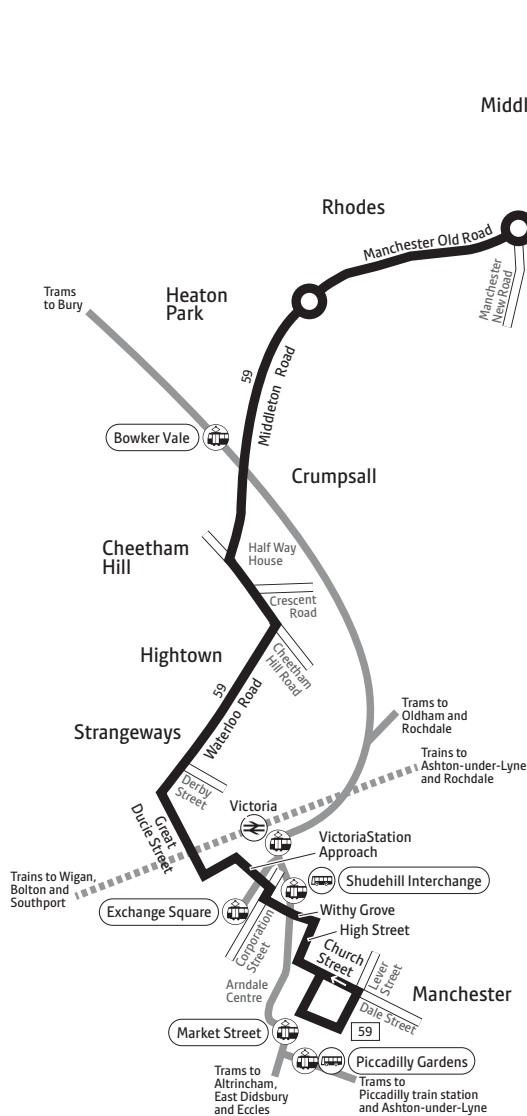

♿ – All journeys on bus 59 are run with easy access buses. See inside front cover of this Bus Times leaflet for details

Continues after route plan

Key

-  Bus route
-  Train line
-  Tram line
-  Direction of travel
-  Bus station/connection point
-  Train station
-  Metrolink stop
-  Hospital
-  Terminus

Route in Oldham town centre

Mondays to Fridays (continued)

Rushcroft, Long Rushes	1705	1725	1755	1825	1855	1925	1955	2025	2055	2125	2155	2235	2255	2325
Shaw, Wren's Nest	1710	1730	1759	1829	1859	1929	1959	2029	2059	2129	2159	2239	2259	2329
Higginshaw, Boundary Inn	1721	1741	1809	1839	1909	1939	2009	2039	2107	2137	2207	2247	2307	2337
Oldham, Mumps	1729	1749	1816	1846	1916	1946	2016	2046	2112	2142	2212	2252	2312	2342
Oldham, Bus Station	1736	1756	1822	1852	1922	1952	2022	2052	2117	2147	2217	2257	2317	2347
Chadderton, Town Hall	1744	1804	1828	1858	1928	1958	2028	2058	2122	2152	2222	2302	2322	
Mills Hill, Train Station	1753	1813	1835	1905	1935	2005	2035	2105	2129	2159	2229	2309	2329	
Middleton, Bus Station	1800	1820	1842	1912	1942	2012	2042	2112	2136	2206	2236	2316	2336	
Rhodes		1826	1847	1917	1947	2017	2047		2141		2241			
Cheetham Hill, Half Way House			1856	1926	1956	2026	2056		2149		2249			
Waterloo Road/Derby Street			1904	1934	2004	2034	2104		2155		2255			
Manchester, Piccadilly Gardens			1916	1946	2016	2046	2116		2205		2305			