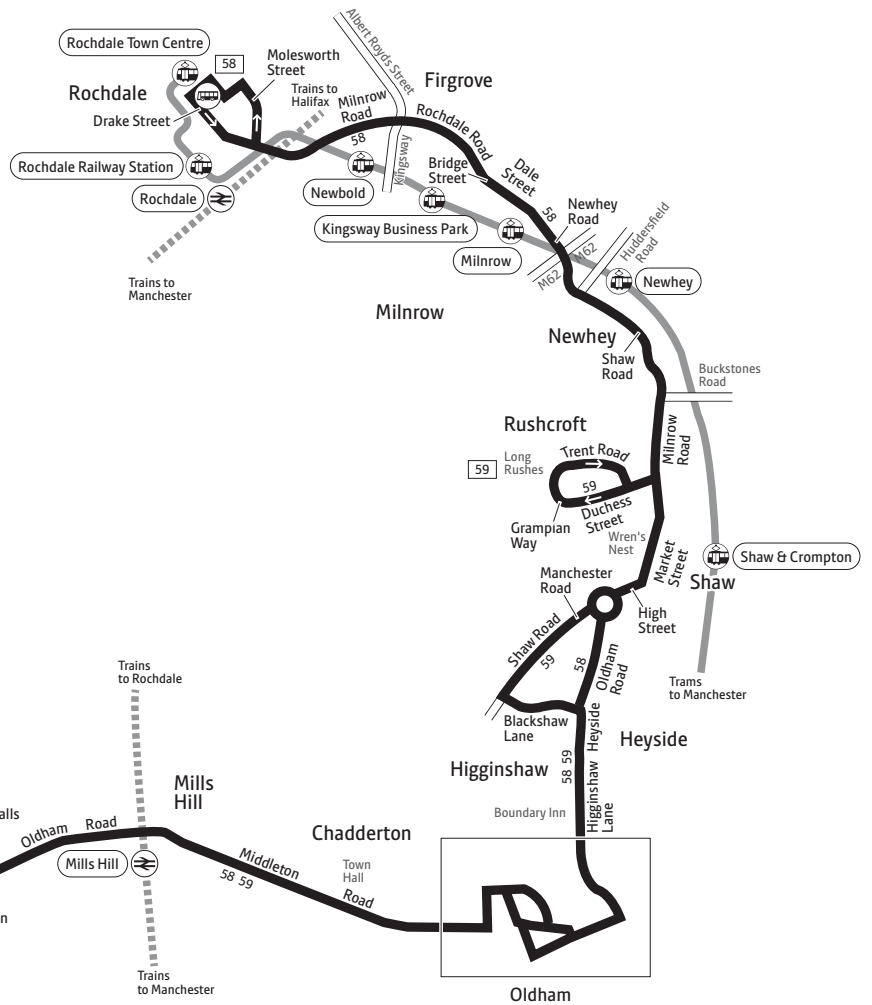

♿ – All journeys on bus 59 are run with easy access buses. See inside front cover of this Bus Times leaflet for details

Continues after route plan

Key

-  Bus route
-  Train line
-  Tram line
-  Direction of travel
-  Bus station/connection point
-  Train station
-  Metrolink stop
-  Hospital
-  Terminus