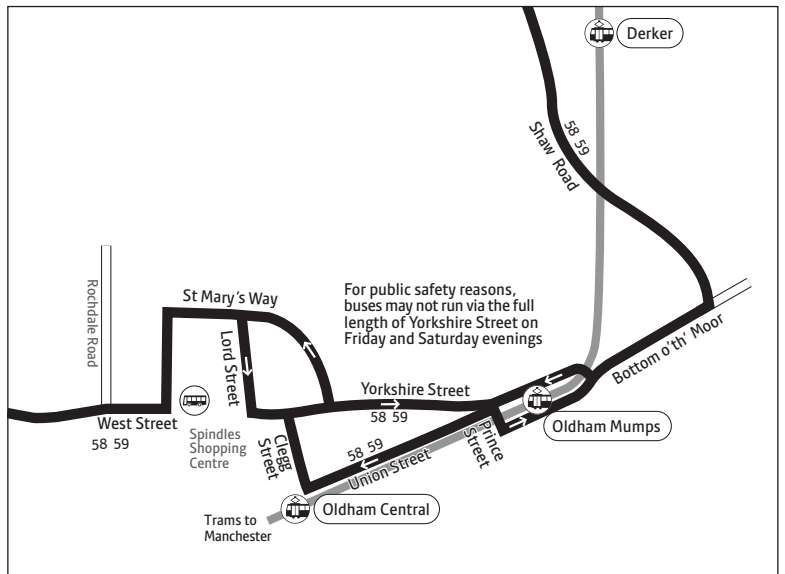

♿ – All journeys on bus 59 are run with easy access buses. See inside front cover of this Bus Times leaflet for details

Continues after route plan

Key

-  Bus route
-  Train line
-  Tram line
-  Direction of travel
-  Bus station/connection point
-  Train station
-  Metrolink stop
-  Hospital
-  Terminus

Route in Oldham town centre

Mondays to Fridays (continued)

Rushcroft, Long Rushes	1705	1725	1755	1825	1855	1925	1955	2025	2055	2125	2155	2235	2255	2325
Shaw, Wren's Nest	1710	1730	1759	1829	1859	1929	1959	2029	2059	2129	2159	2239	2259	2329
Higginshaw, Boundary Inn	1721	1741	1809	1839	1909	1939	2009	2039	2107	2137	2207	2247	2307	2337
Oldham, Mumps	1729	1749	1816	1846	1916	1946	2016	2046	2112	2142	2212	2252	2312	2342
Oldham, Bus Station	1736	1756	1822	1852	1922	1952	2022	2052	2117	2147	2217	2257	2317	2347
Chadderton, Town Hall	1744	1804	1828	1858	1928	1958	2028	2058	2122	2152	2222	2302	2322	
Mills Hill, Train Station	1753	1813	1835	1905	1935	2005	2035	2105	2129	2159	2229	2309	2329	
Middleton, Bus Station	1800	1820	1842	1912	1942	2012	2042	2112	2136	2206	2236	2316	2336	
Rhodes		1826	1847	1917	1947	2017	2047		2141		2241			
Cheetham Hill, Half Way House			1856	1926	1956	2026	2056		2149		2249			
Waterloo Road/Derby Street			1904	1934	2004	2034	2104		2155		2255			
Manchester, Piccadilly Gardens			1916	1946	2016	2046	2116		2205		2305			