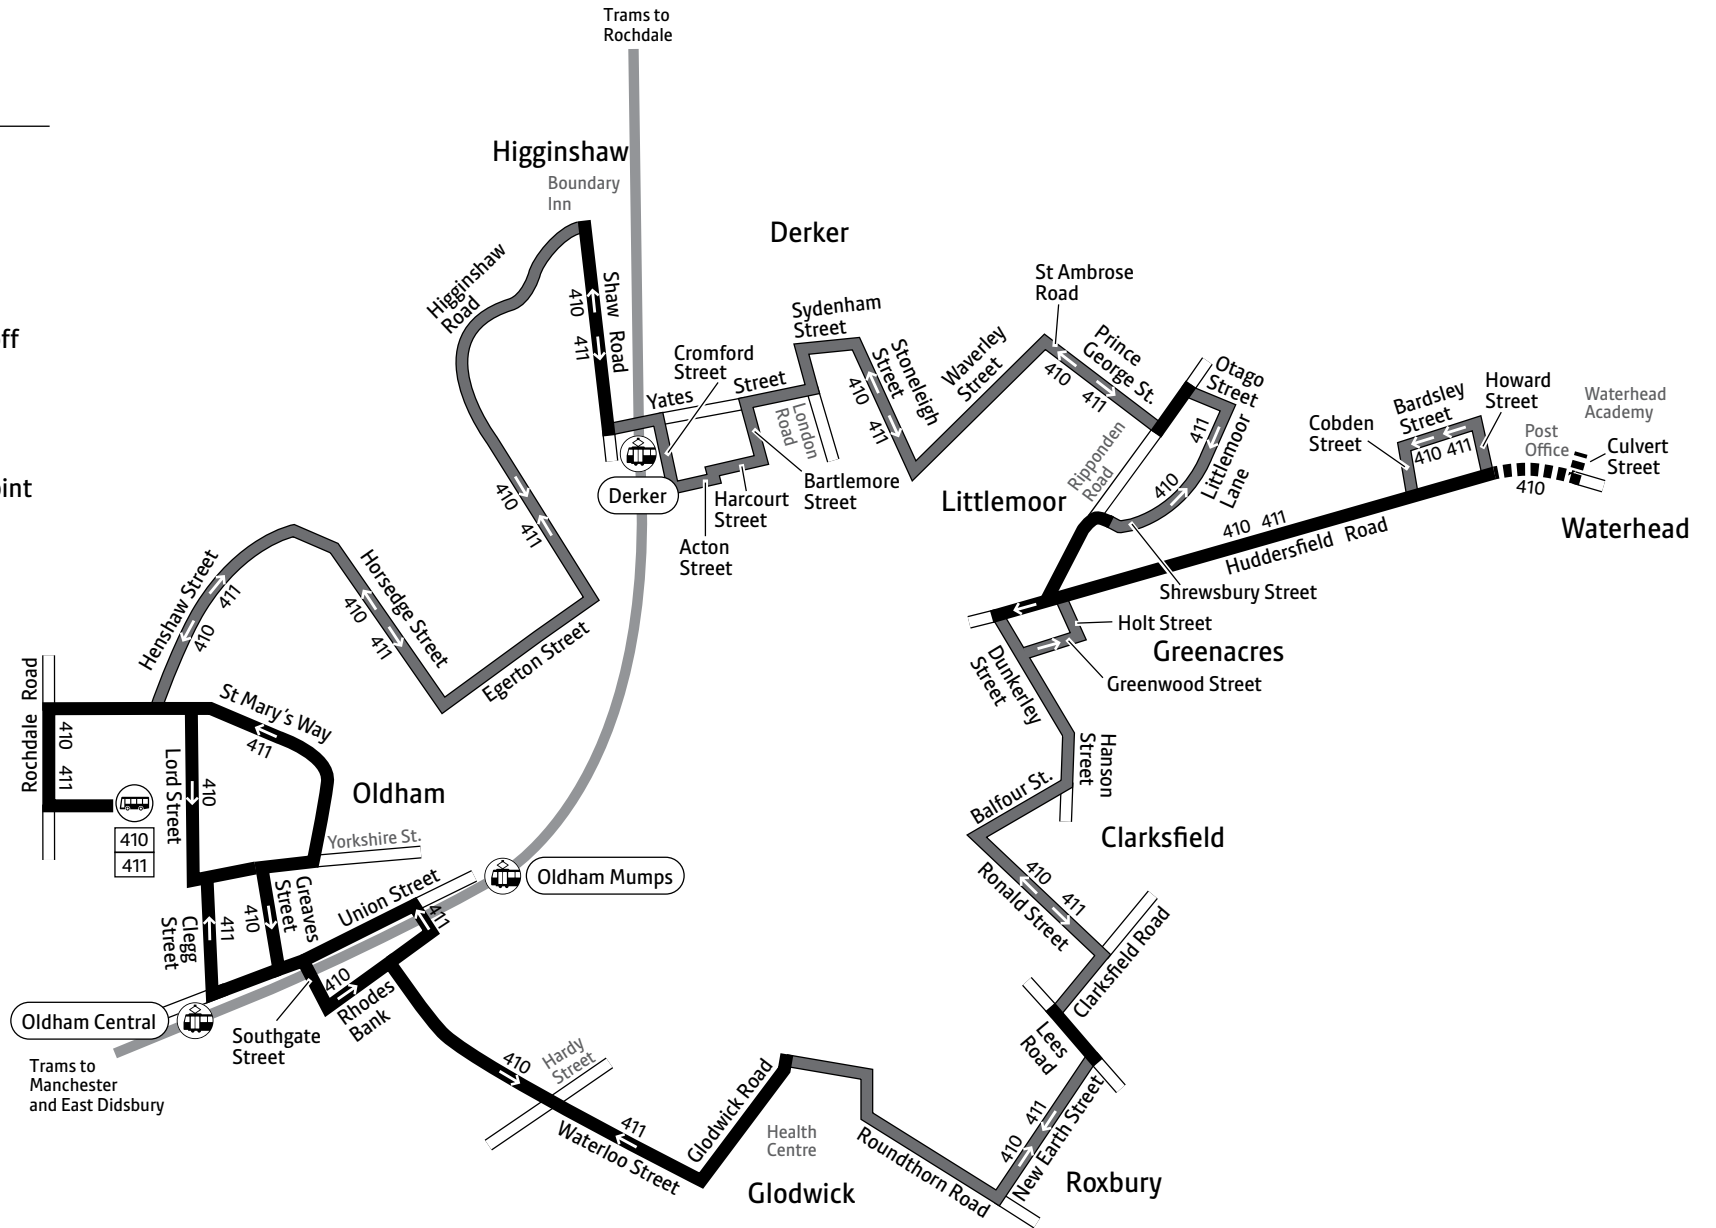

Using the 24 hour clock

Times are shown in four figures. The first two are the hour and the last two are the minutes.

0753 is 53 minutes past 7am

1953 is 53 minutes past 7pm

Operator details

Manchester Community Transport

410 411

Key

-  Bus route
-  One Monday to Friday journey only
-  Hail and ride: passengers can get on or off the bus wherever it is safe
-  Tram line
-  Direction of travel
-  Bus station/connection point
-  Metrolink stop
-  Terminus

Saturdays

			
Oldham, Bus Station	0927		1727
Shaw Road/Mortimer Street	0938	and	1738
Littlemoor Lane/Shrewsbury St	0947	every	1747
Huddersfield Rd/Cobden St	0952	hour	1752
Roundthorn Rd/Gladstone St	1001	until	1801
Oldham, Bus Station	1016		1816