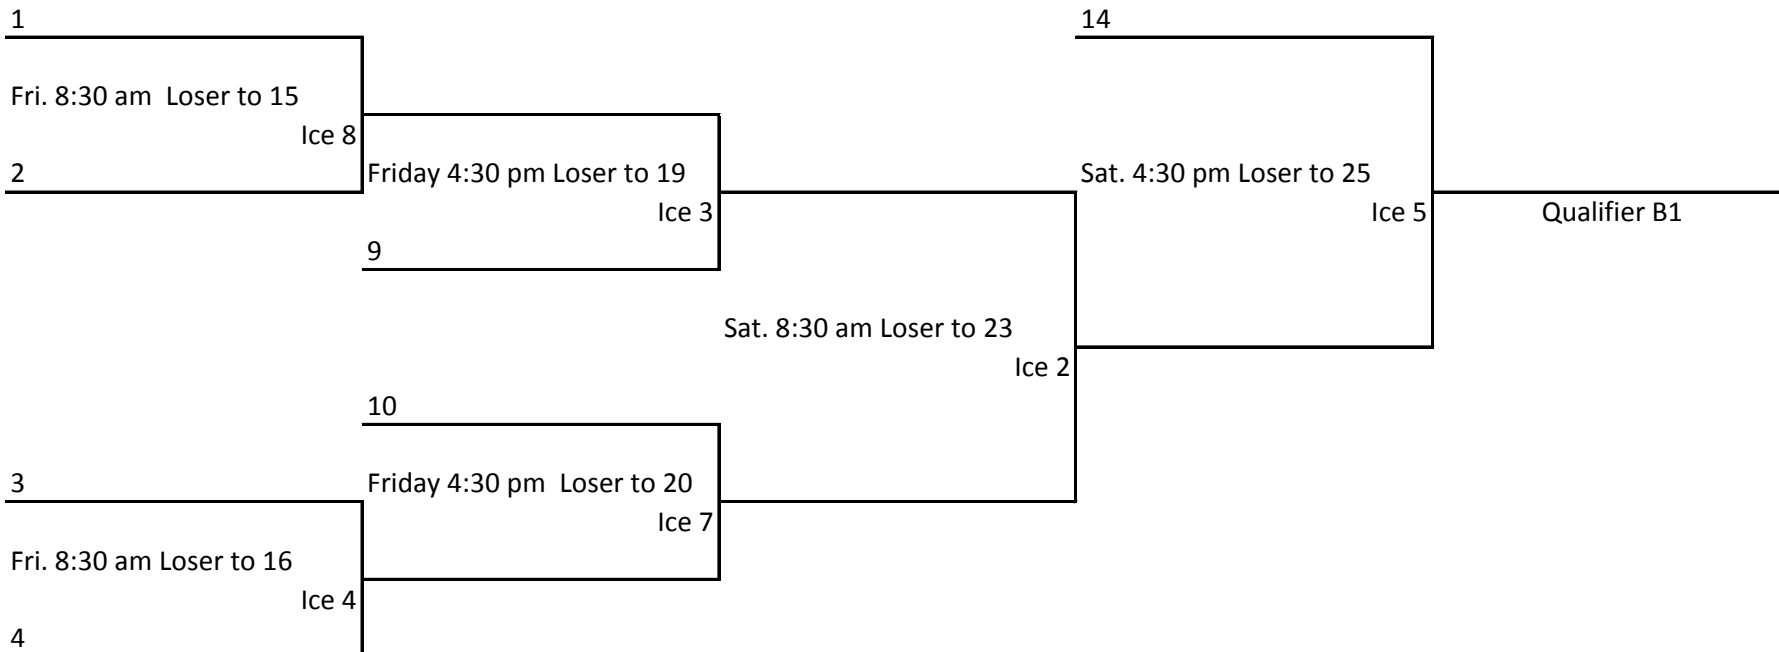

2014 Pomeroy Inn & Suites Prairie Showdown Grande Prairie Curling Club

B-EVENT