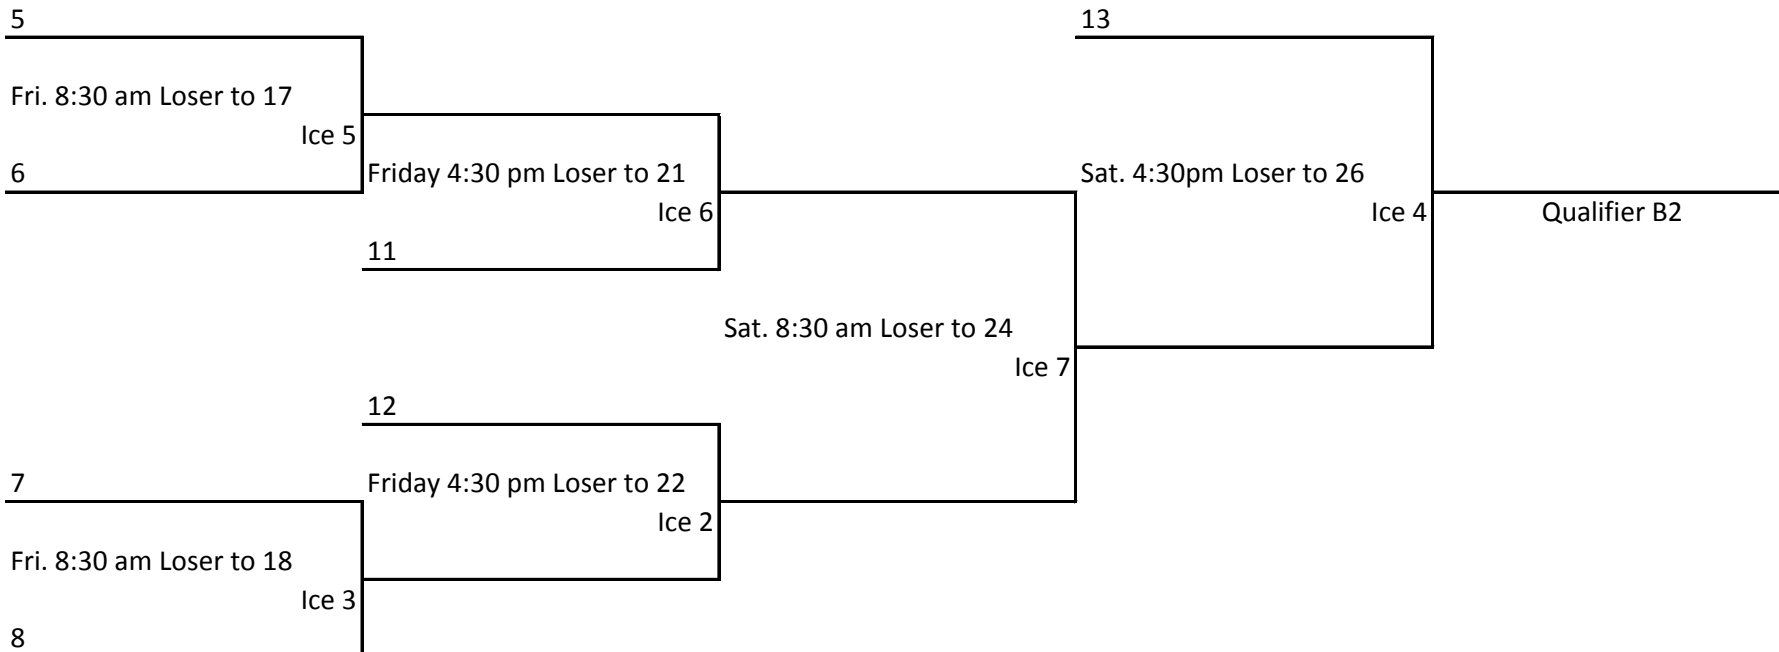

2014 Pomeroy Inn & Suites Prairie Showdown Grande Prairie Curling Club

B-EVENT