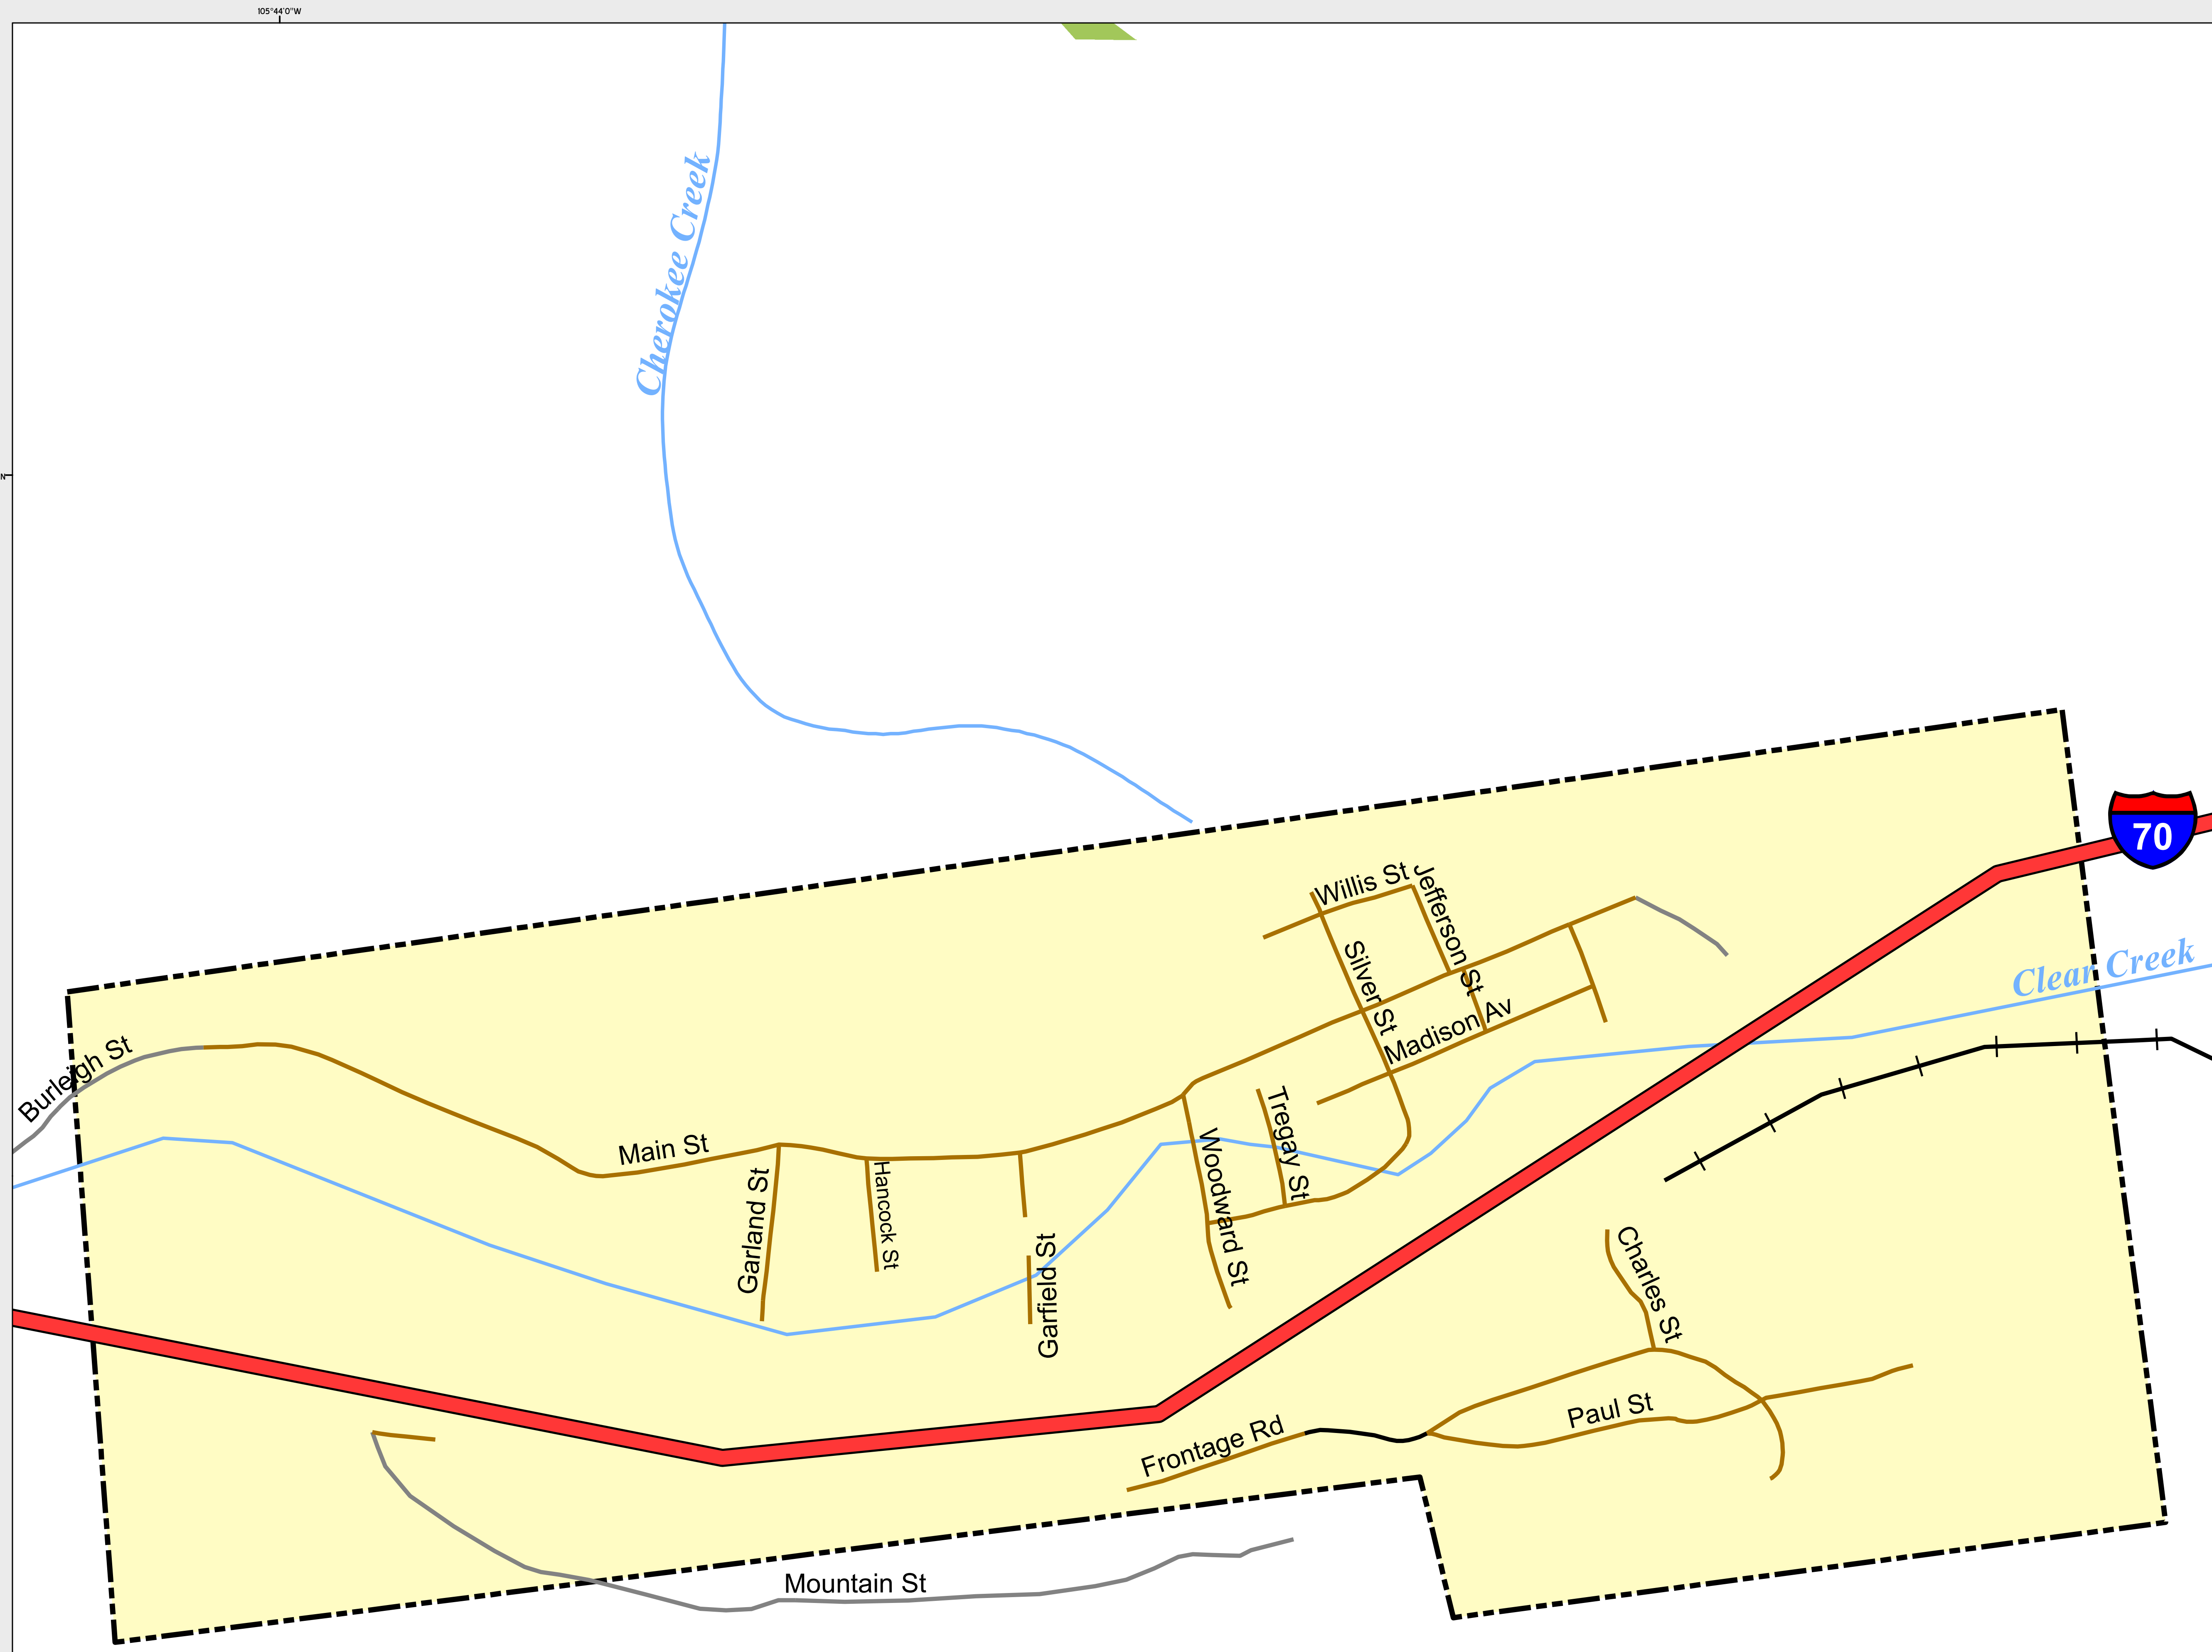

SILVER PLUME

- Highways
- **Major Roads**
- Paved
- Gravel
- Bladed
- **Local Roads**
- Paved
- Gravel
- Bladed
- **Base Data**
- City Limits
- Counties
- Cemetery
- Lakes
- Rivers/Streams
- Railroads
- **Public Land Classification**
- Public Lands
- State Lands
- National or State Forest
- National Parks/Monuments
- Indian Reservations
- Military/Federal
- Wilderness Areas

0 0.045 0.09 Miles

State of Colorado
This city is located in the following count(ies):
Clear Creek