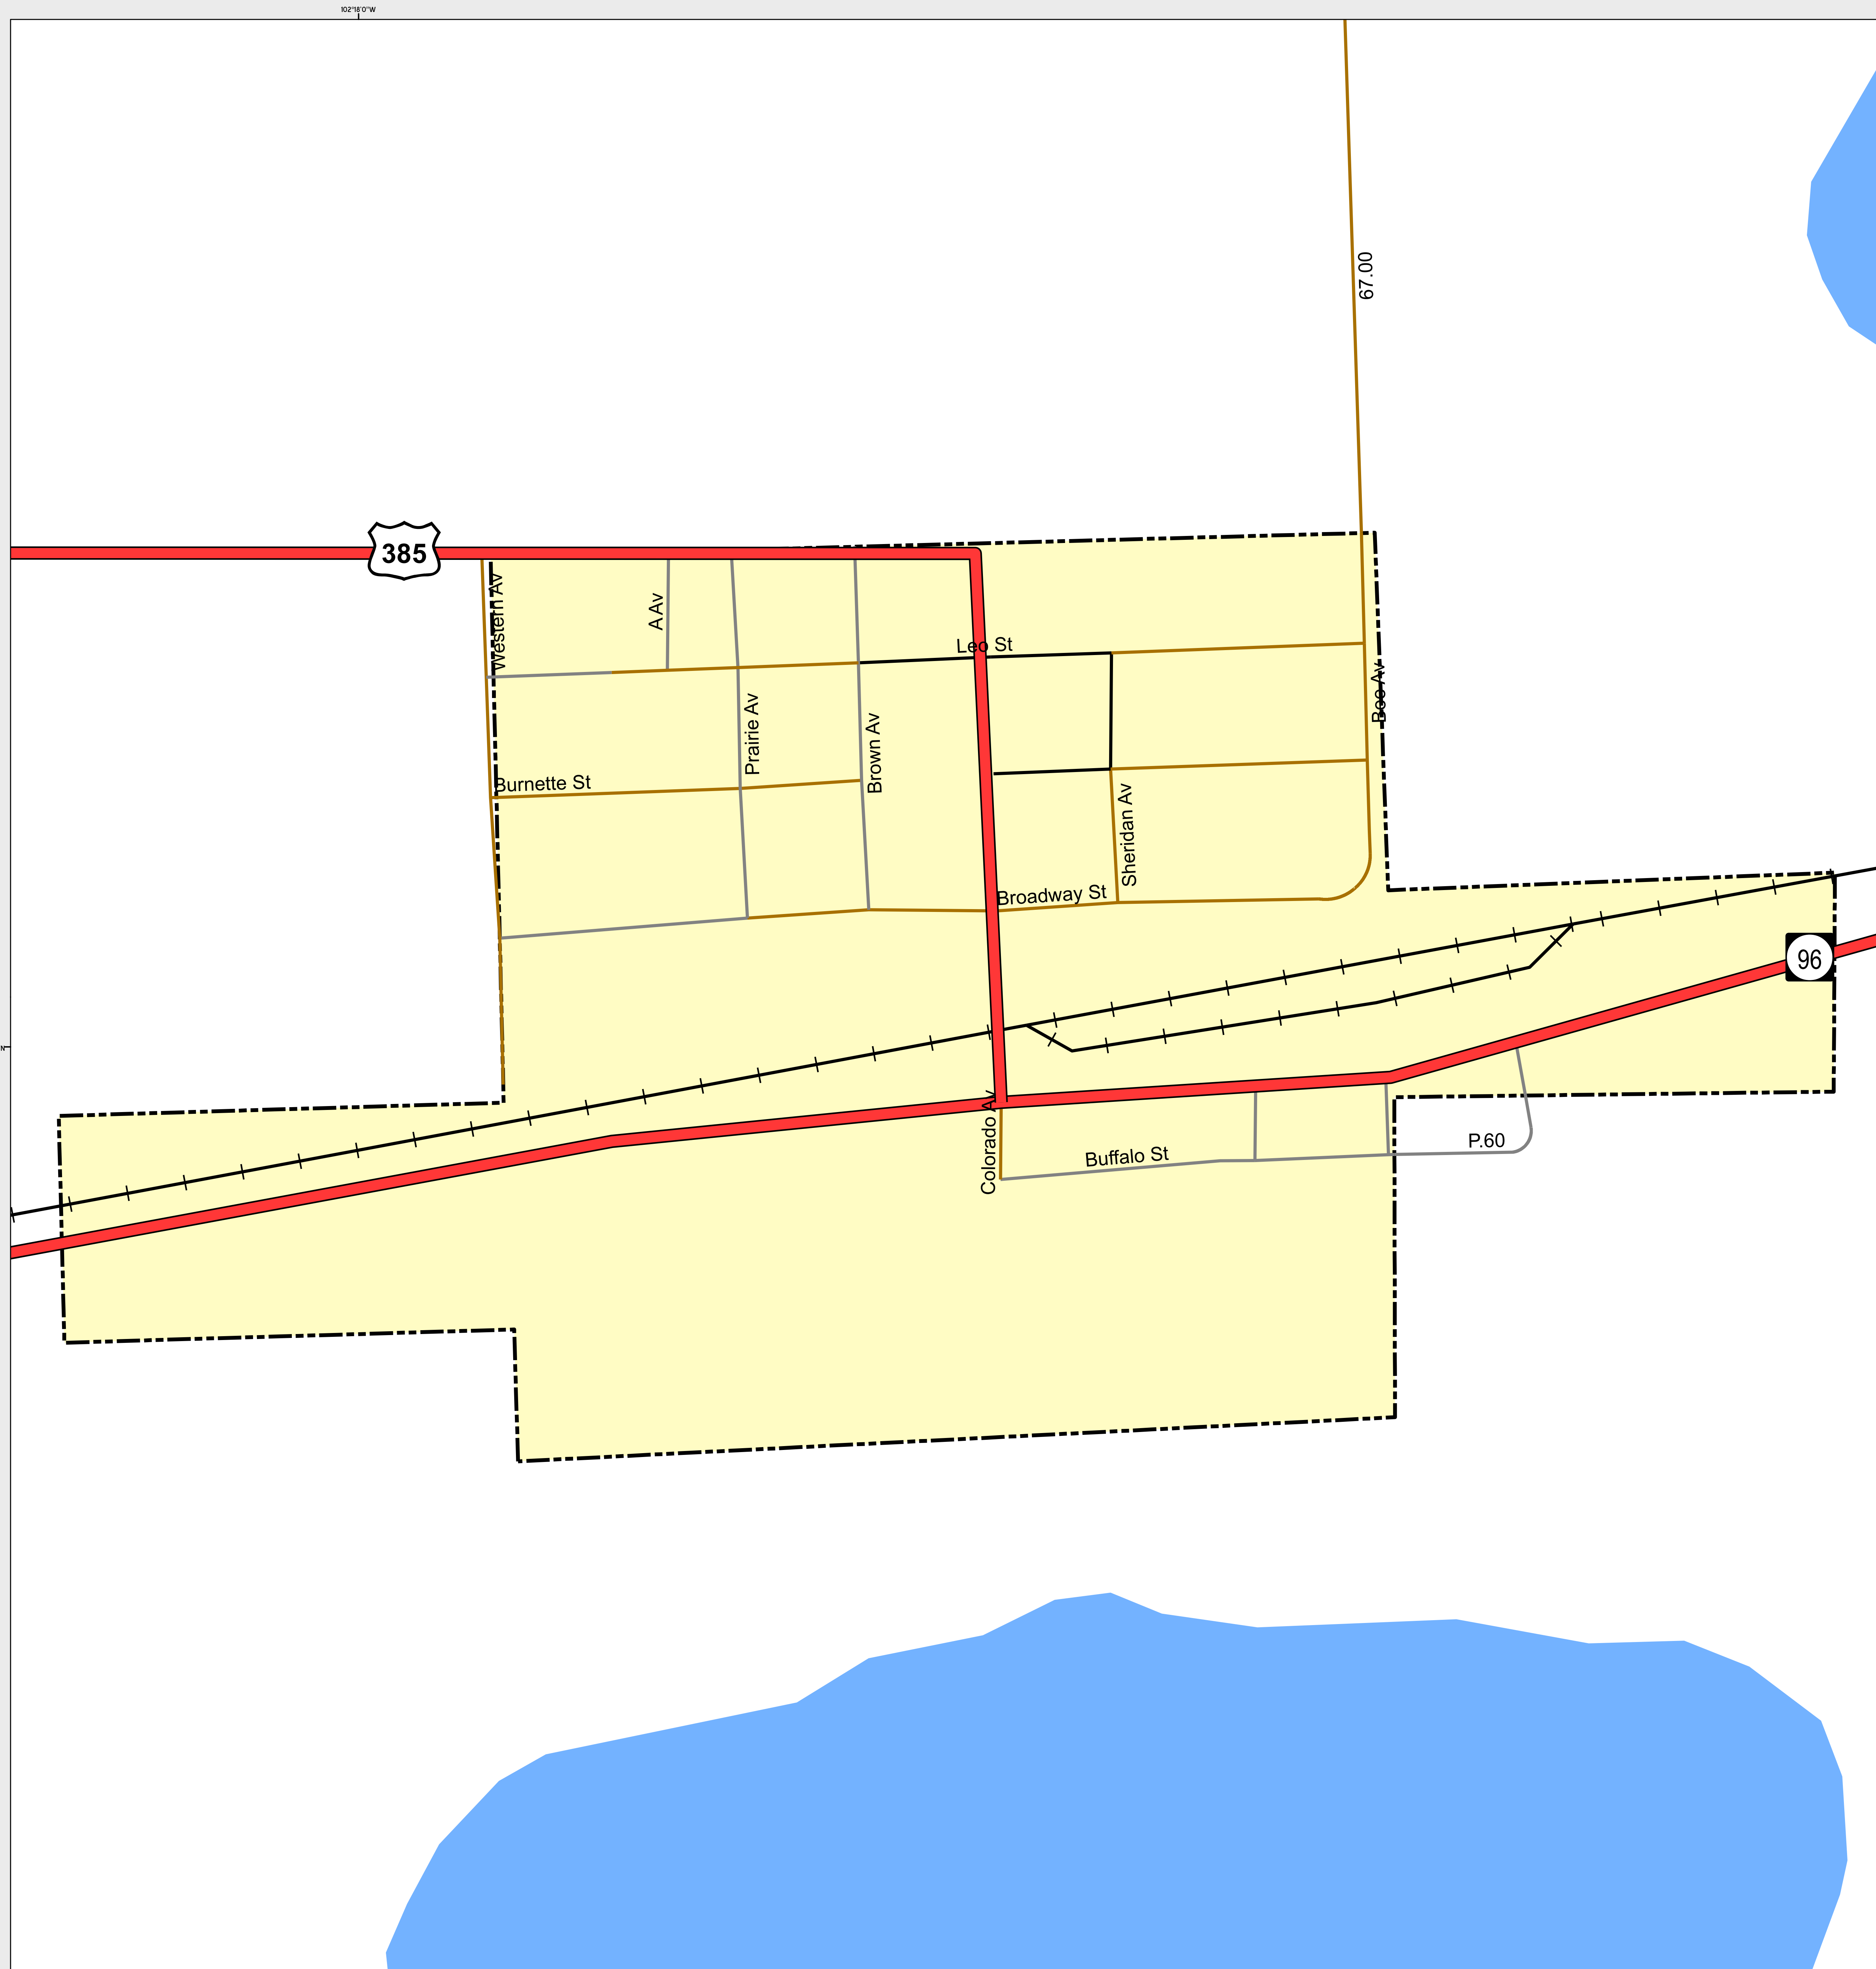

SHERIDAN LAKE

- Highways
- Major Roads
  - Paved
  - Gravel
  - Bladed
- Local Roads
  - Paved
  - Gravel
  - Bladed
- Base Data
  - City Limits
  - Counties
  - Cemetery
  - Lakes
  - Rivers/Streams
  - Railroads
- Public Land Classification
  - Public Lands
  - State Lands
  - National or State Forest
  - National Parks/Monuments
  - Indian Reservations
  - Military/Federal
  - Wilderness Areas

State of Colorado
This city is located in the following count(ies):
Kiowa