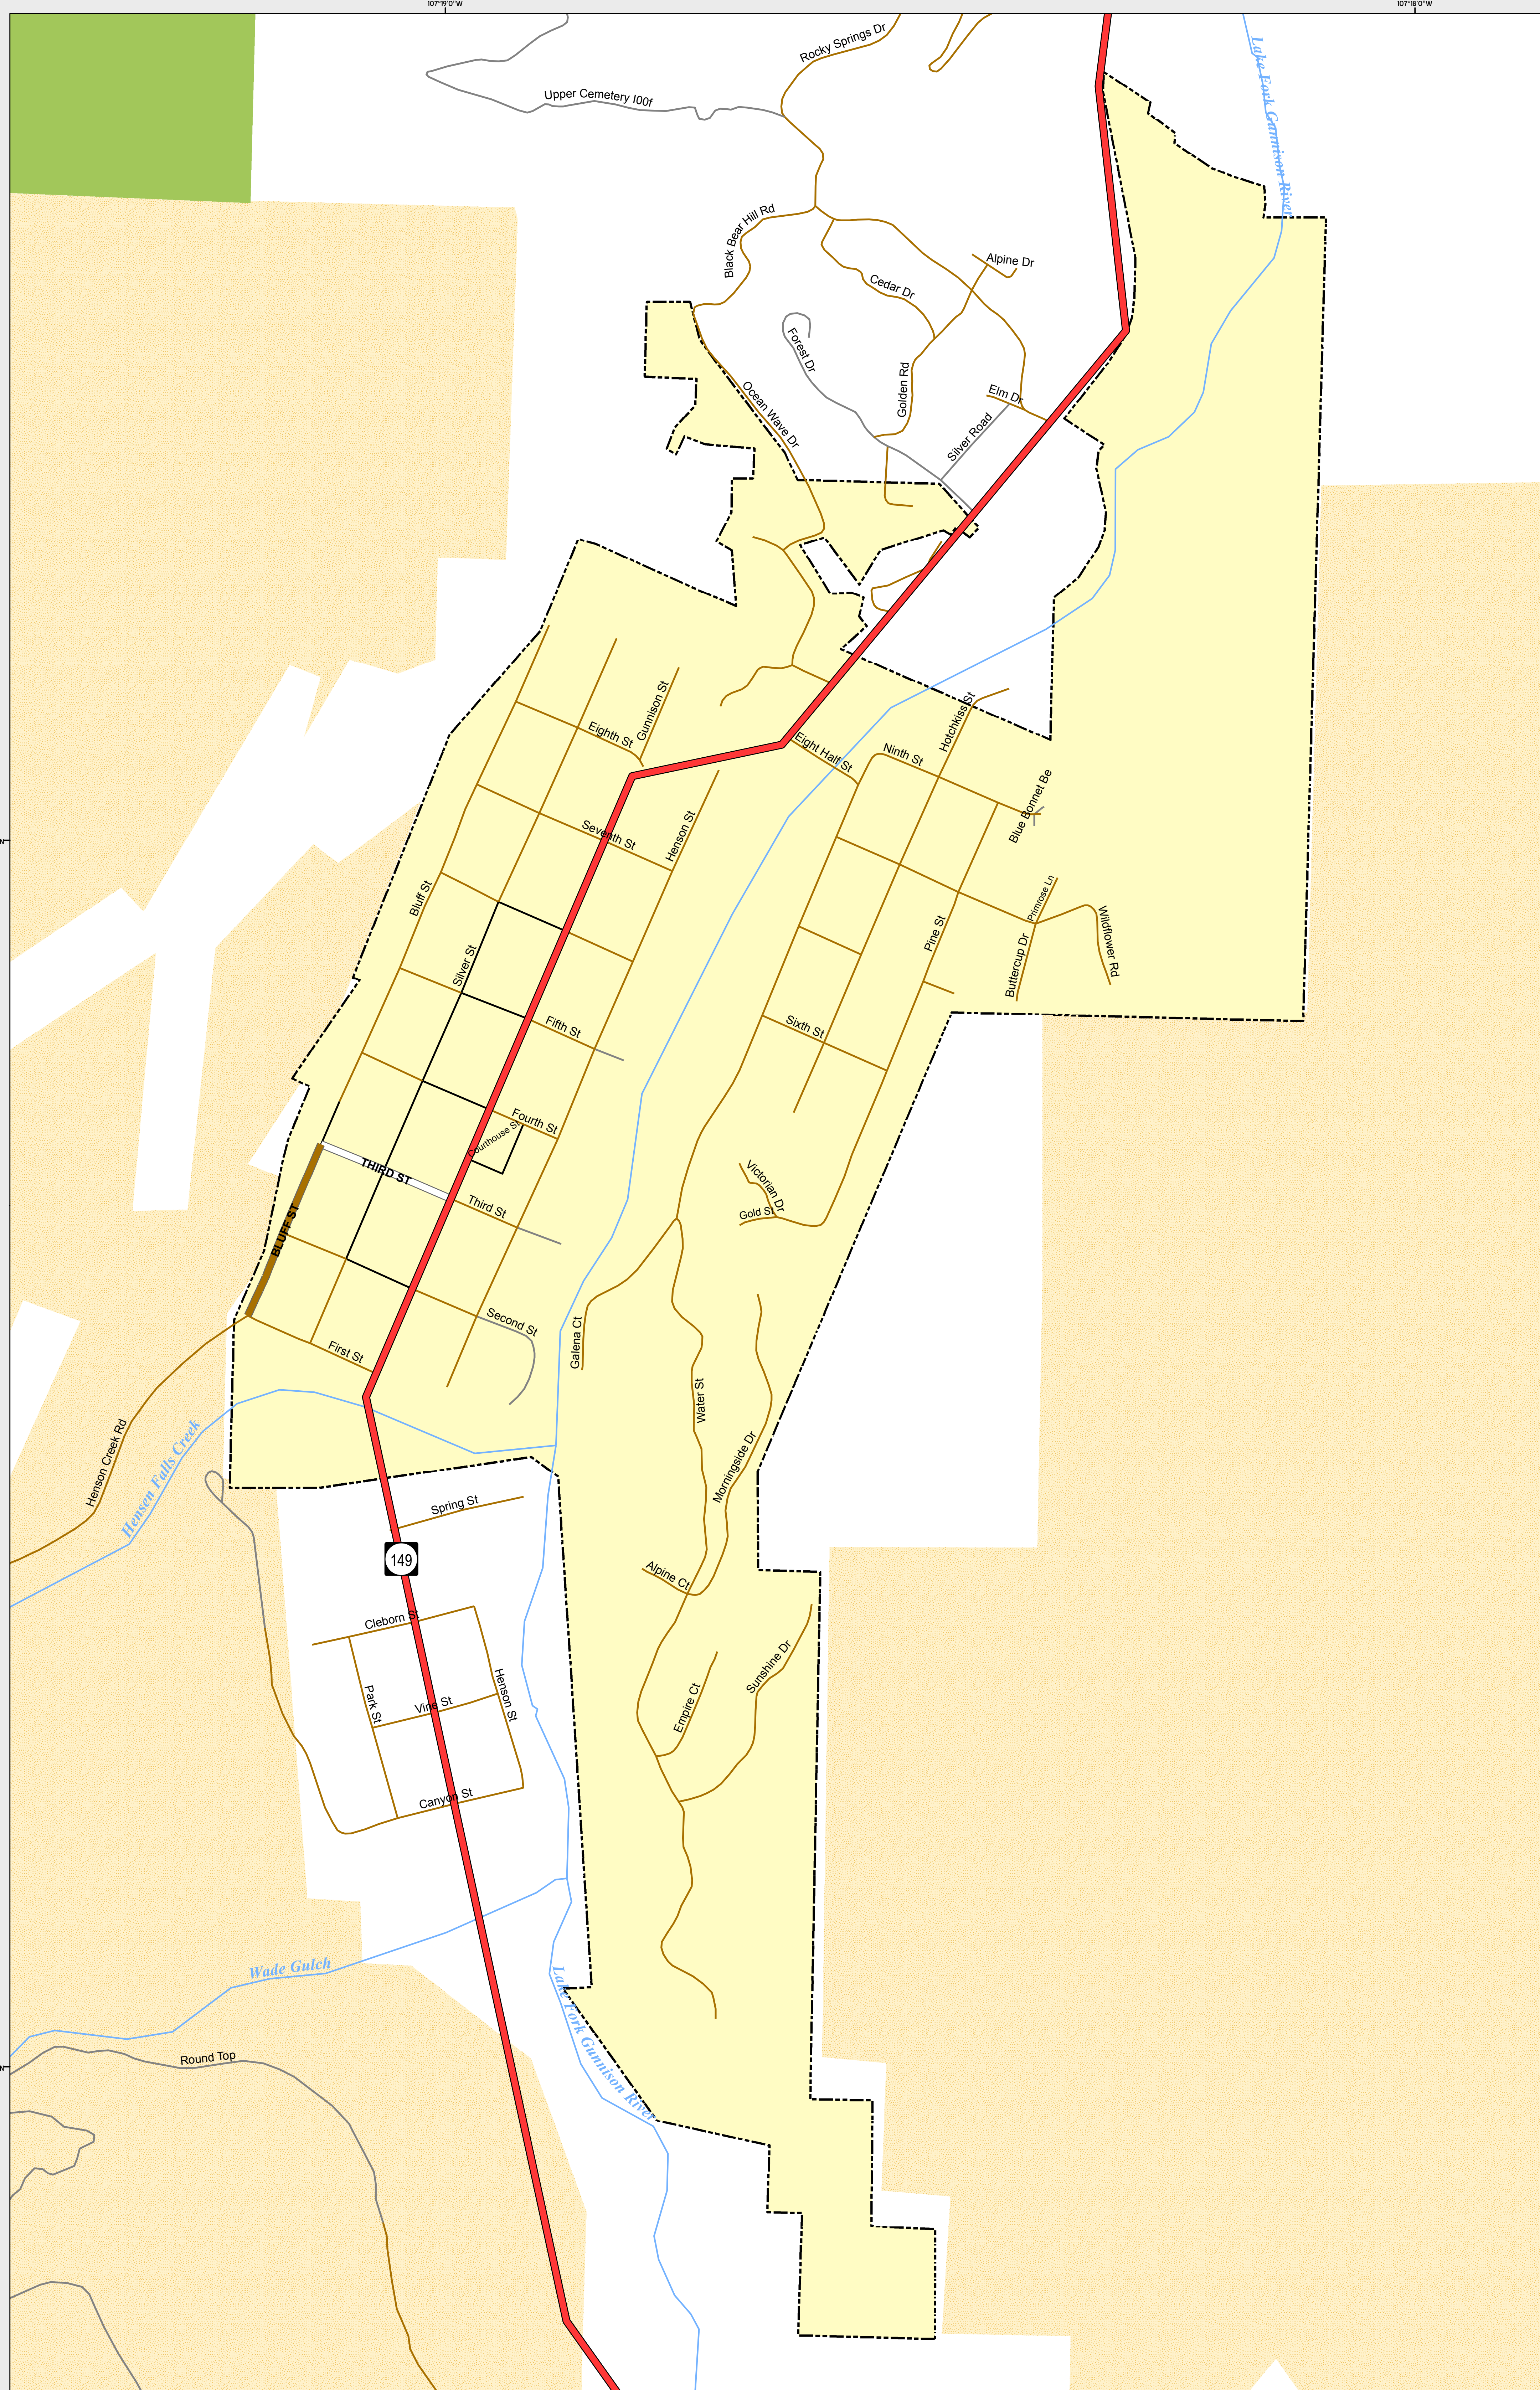

LAKE CITY

- Highways
- **Major Roads**
- Paved
- Gravel
- Bladed
- **Local Roads**
- Paved
- Gravel
- Bladed
- Lakes
- Railroads
- Rivers/Streams
- **Base Data**
- City Limits
- Cemetery
- **Public Land Classification**
- Public Lands
- State Lands
- National or State Forest
- National Parks/Monuments
- Indian Reservations
- Military/Federal
- Wilderness Areas

State of Colorado

This city is located in the following count(ies):
Hinsdale