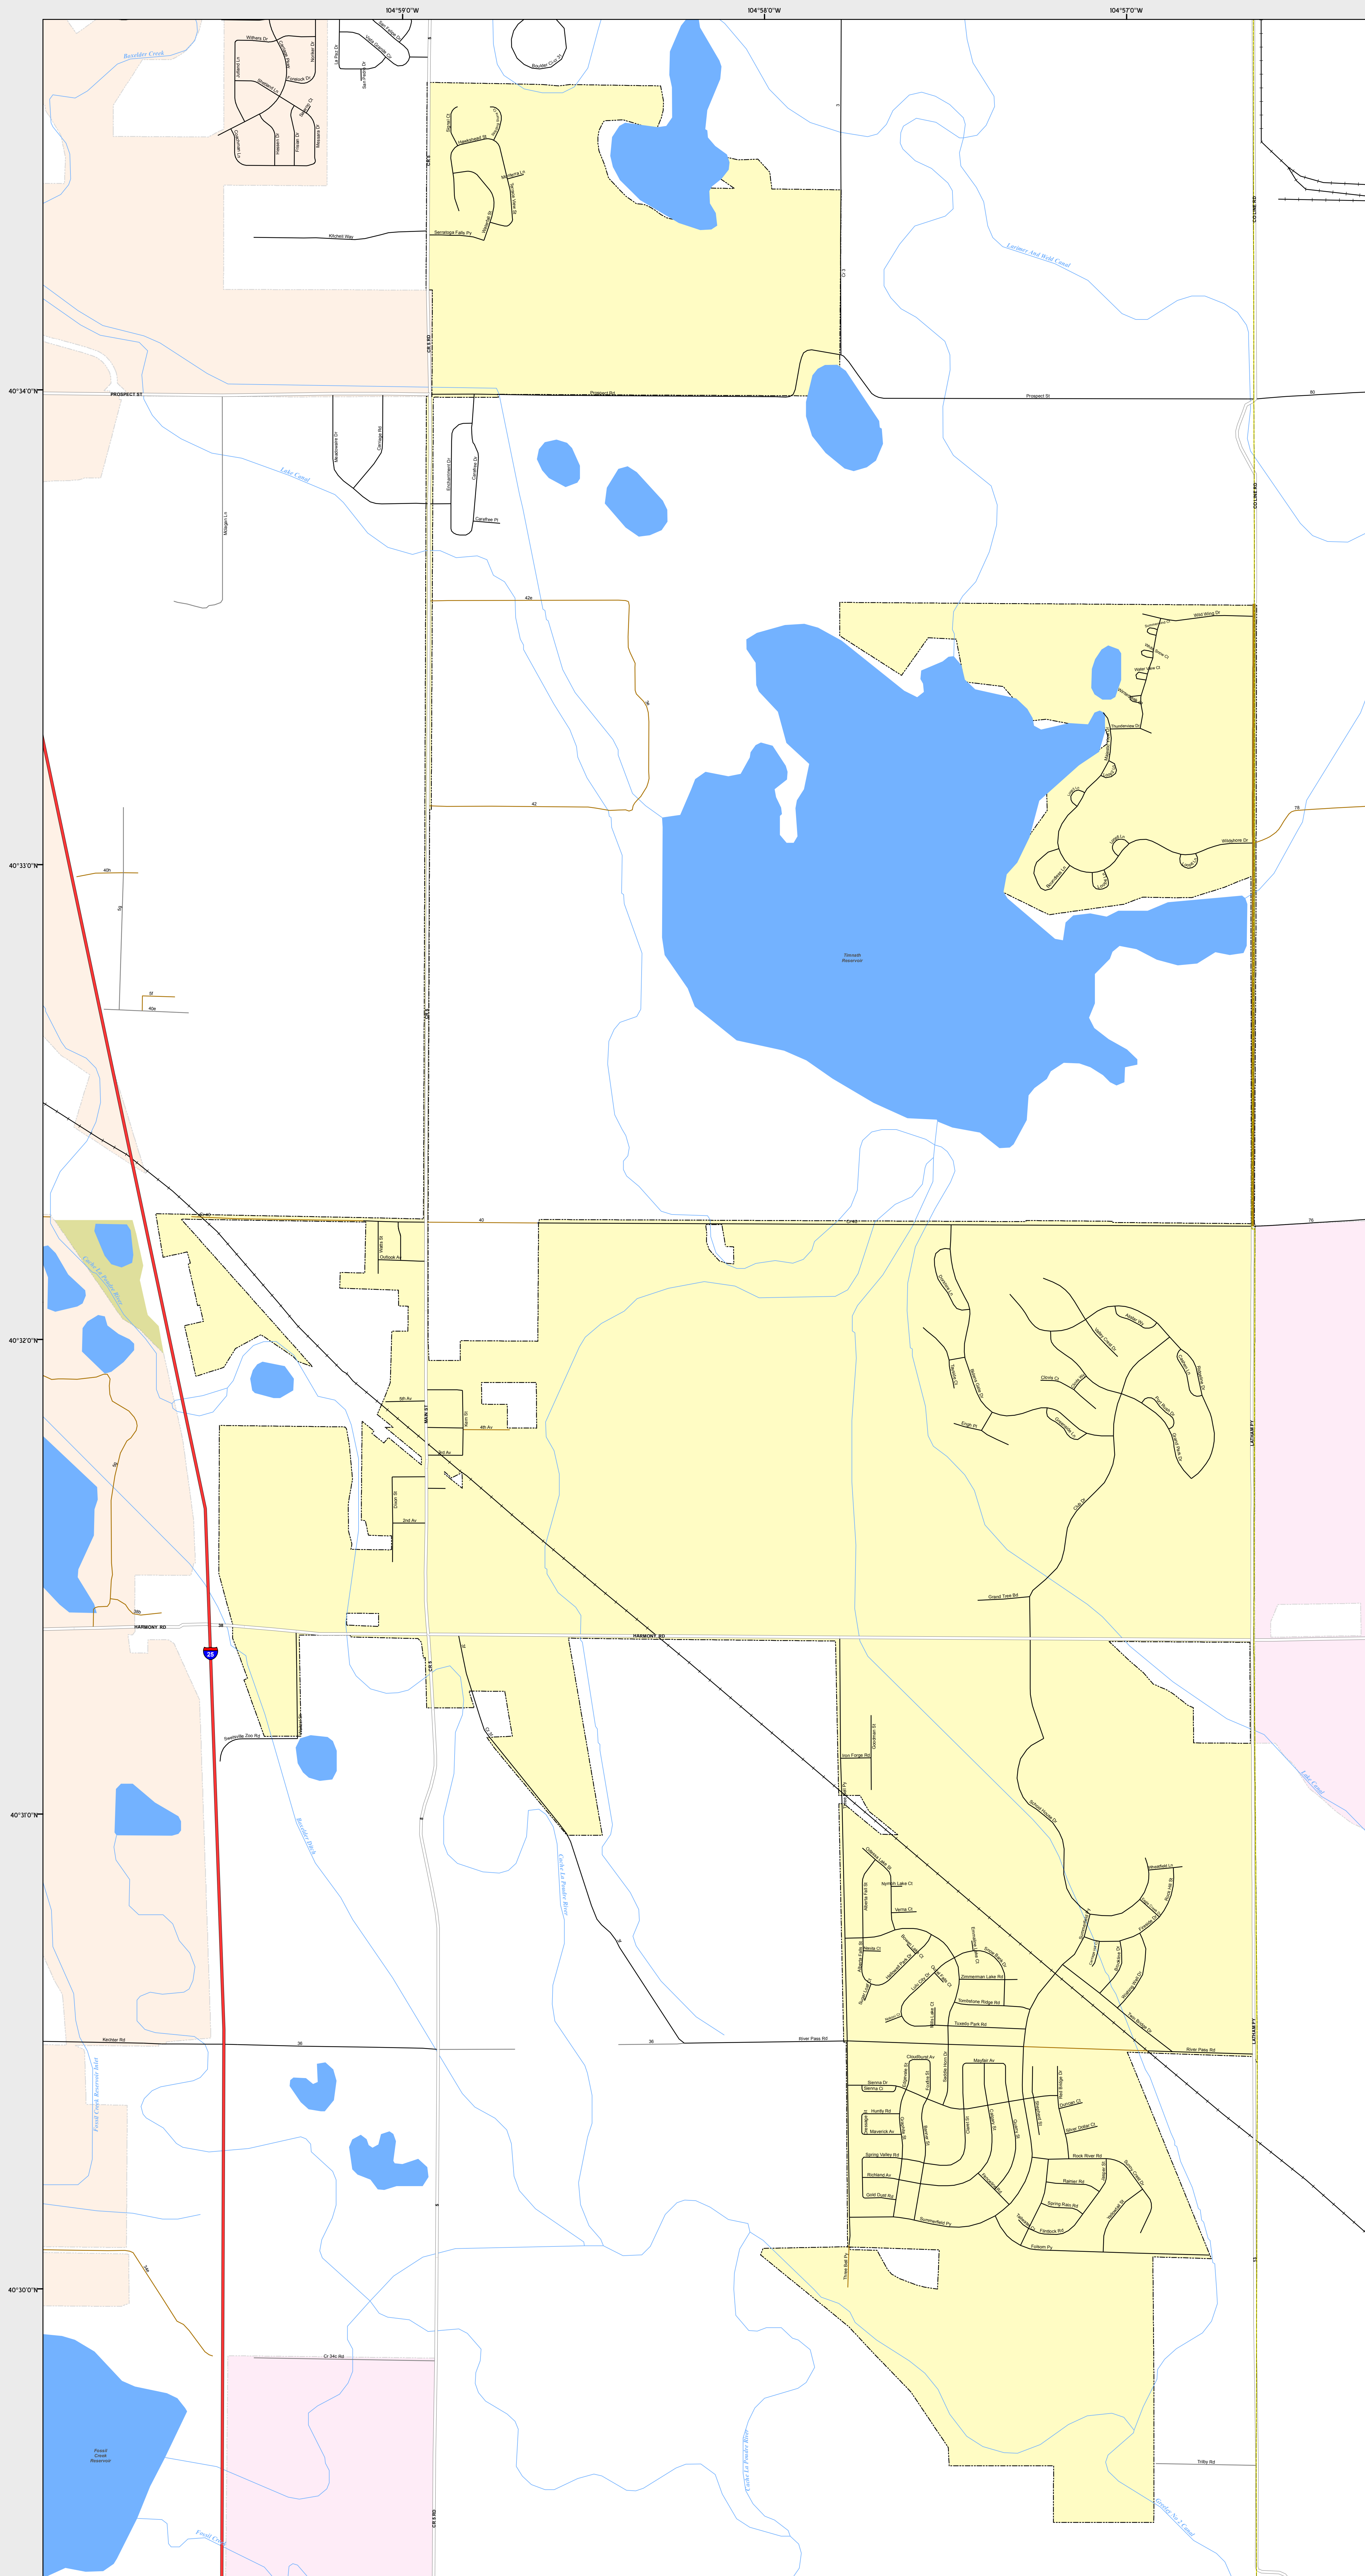

TIMNATH

- Highways
- **Major Roads**
- Paved
- Gravel
- Bladed
- **Local Roads**
- Paved
- Gravel
- Bladed
- **Base Data**
- City Limits
- Lakes
- Counties
- Cemetery
- Rivers/Streams
- Railroads
- **Public Land Classification**
- Public Lands
- State Lands
- National or State Forest
- National Parks/Monuments
- Indian Reservations
- Military/Federal
- Wilderness Areas

0 0.2 0.4 Miles

State of Colorado

This city is located in the following count(ies):
Larimer