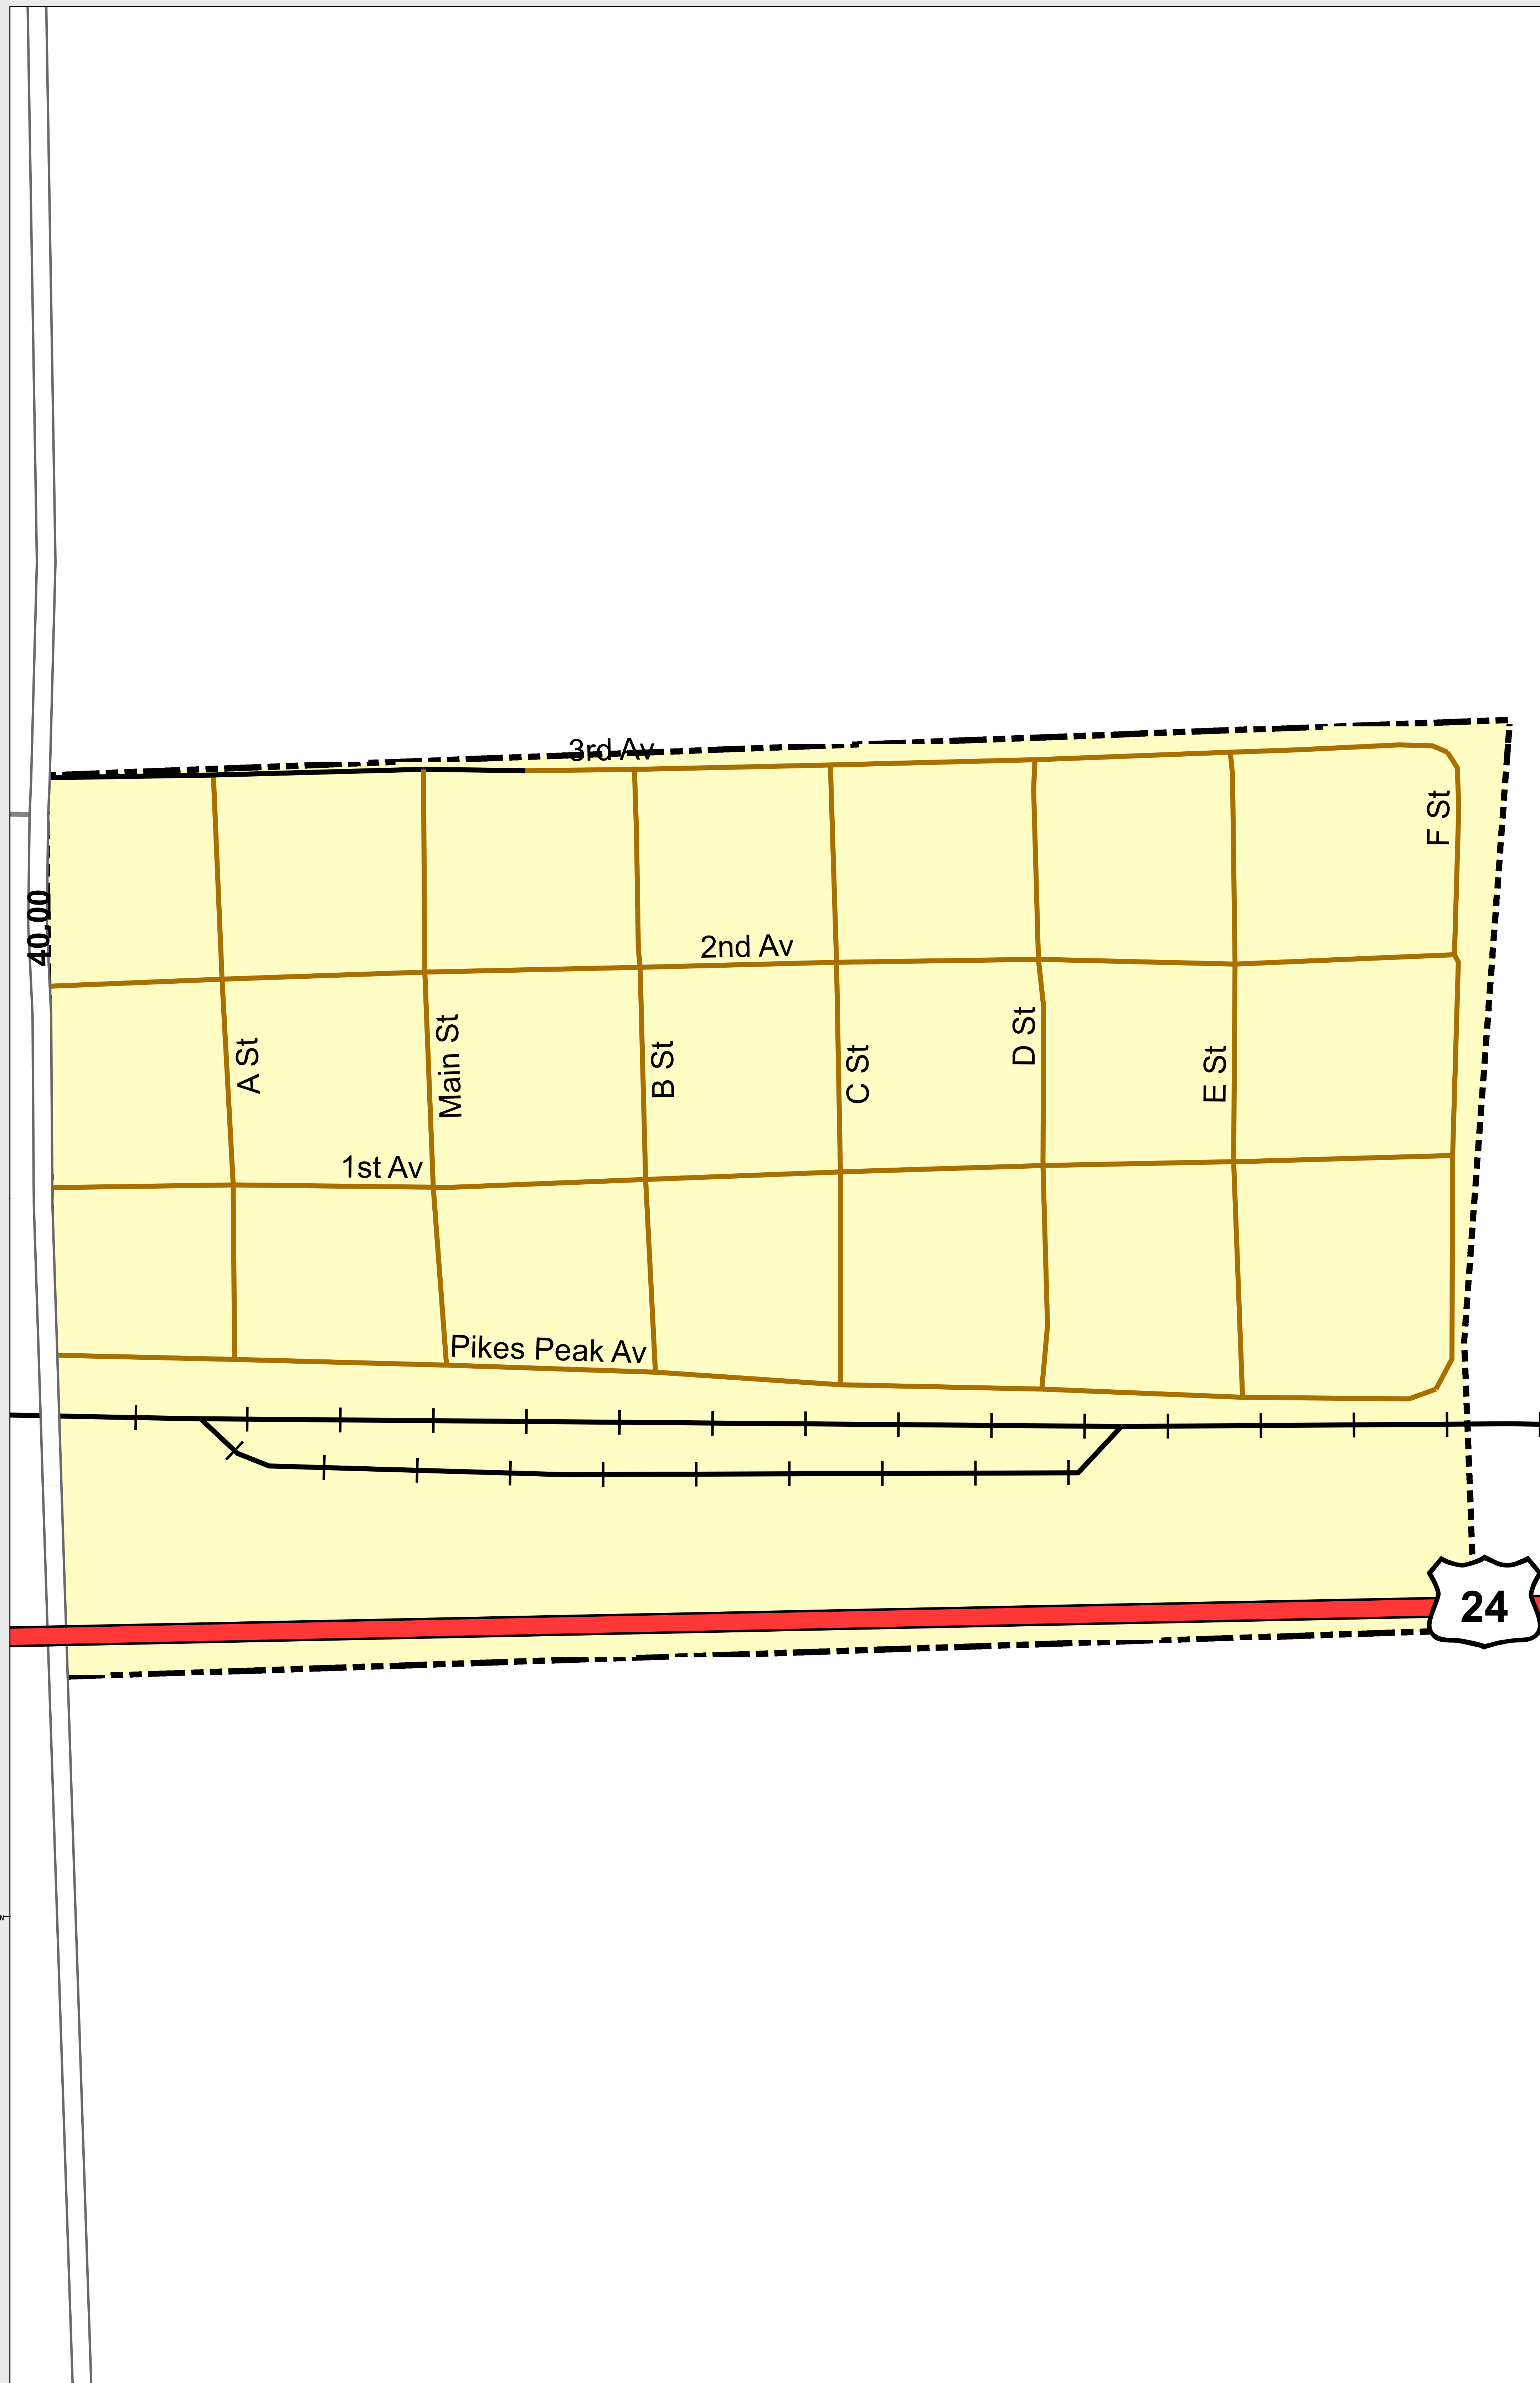

BETHUNE

- Highways
- **Major Roads**
- Paved
- Gravel
- Bladed
- **Local Roads**
- Paved
- Gravel
- Bladed
- Lakes
- Railroads
- Rivers/Streams
- **Base Data**
- City Limits
- Cemetery
- **Public Land Classification**
- Public Lands
- State Lands
- National or State Forest
- National Parks/Monuments
- Indian Reservations
- Military/Federal
- Wilderness Areas

0 0.03 0.06 Miles

State of Colorado
This city is located in the following count(ies):
Kit Carson