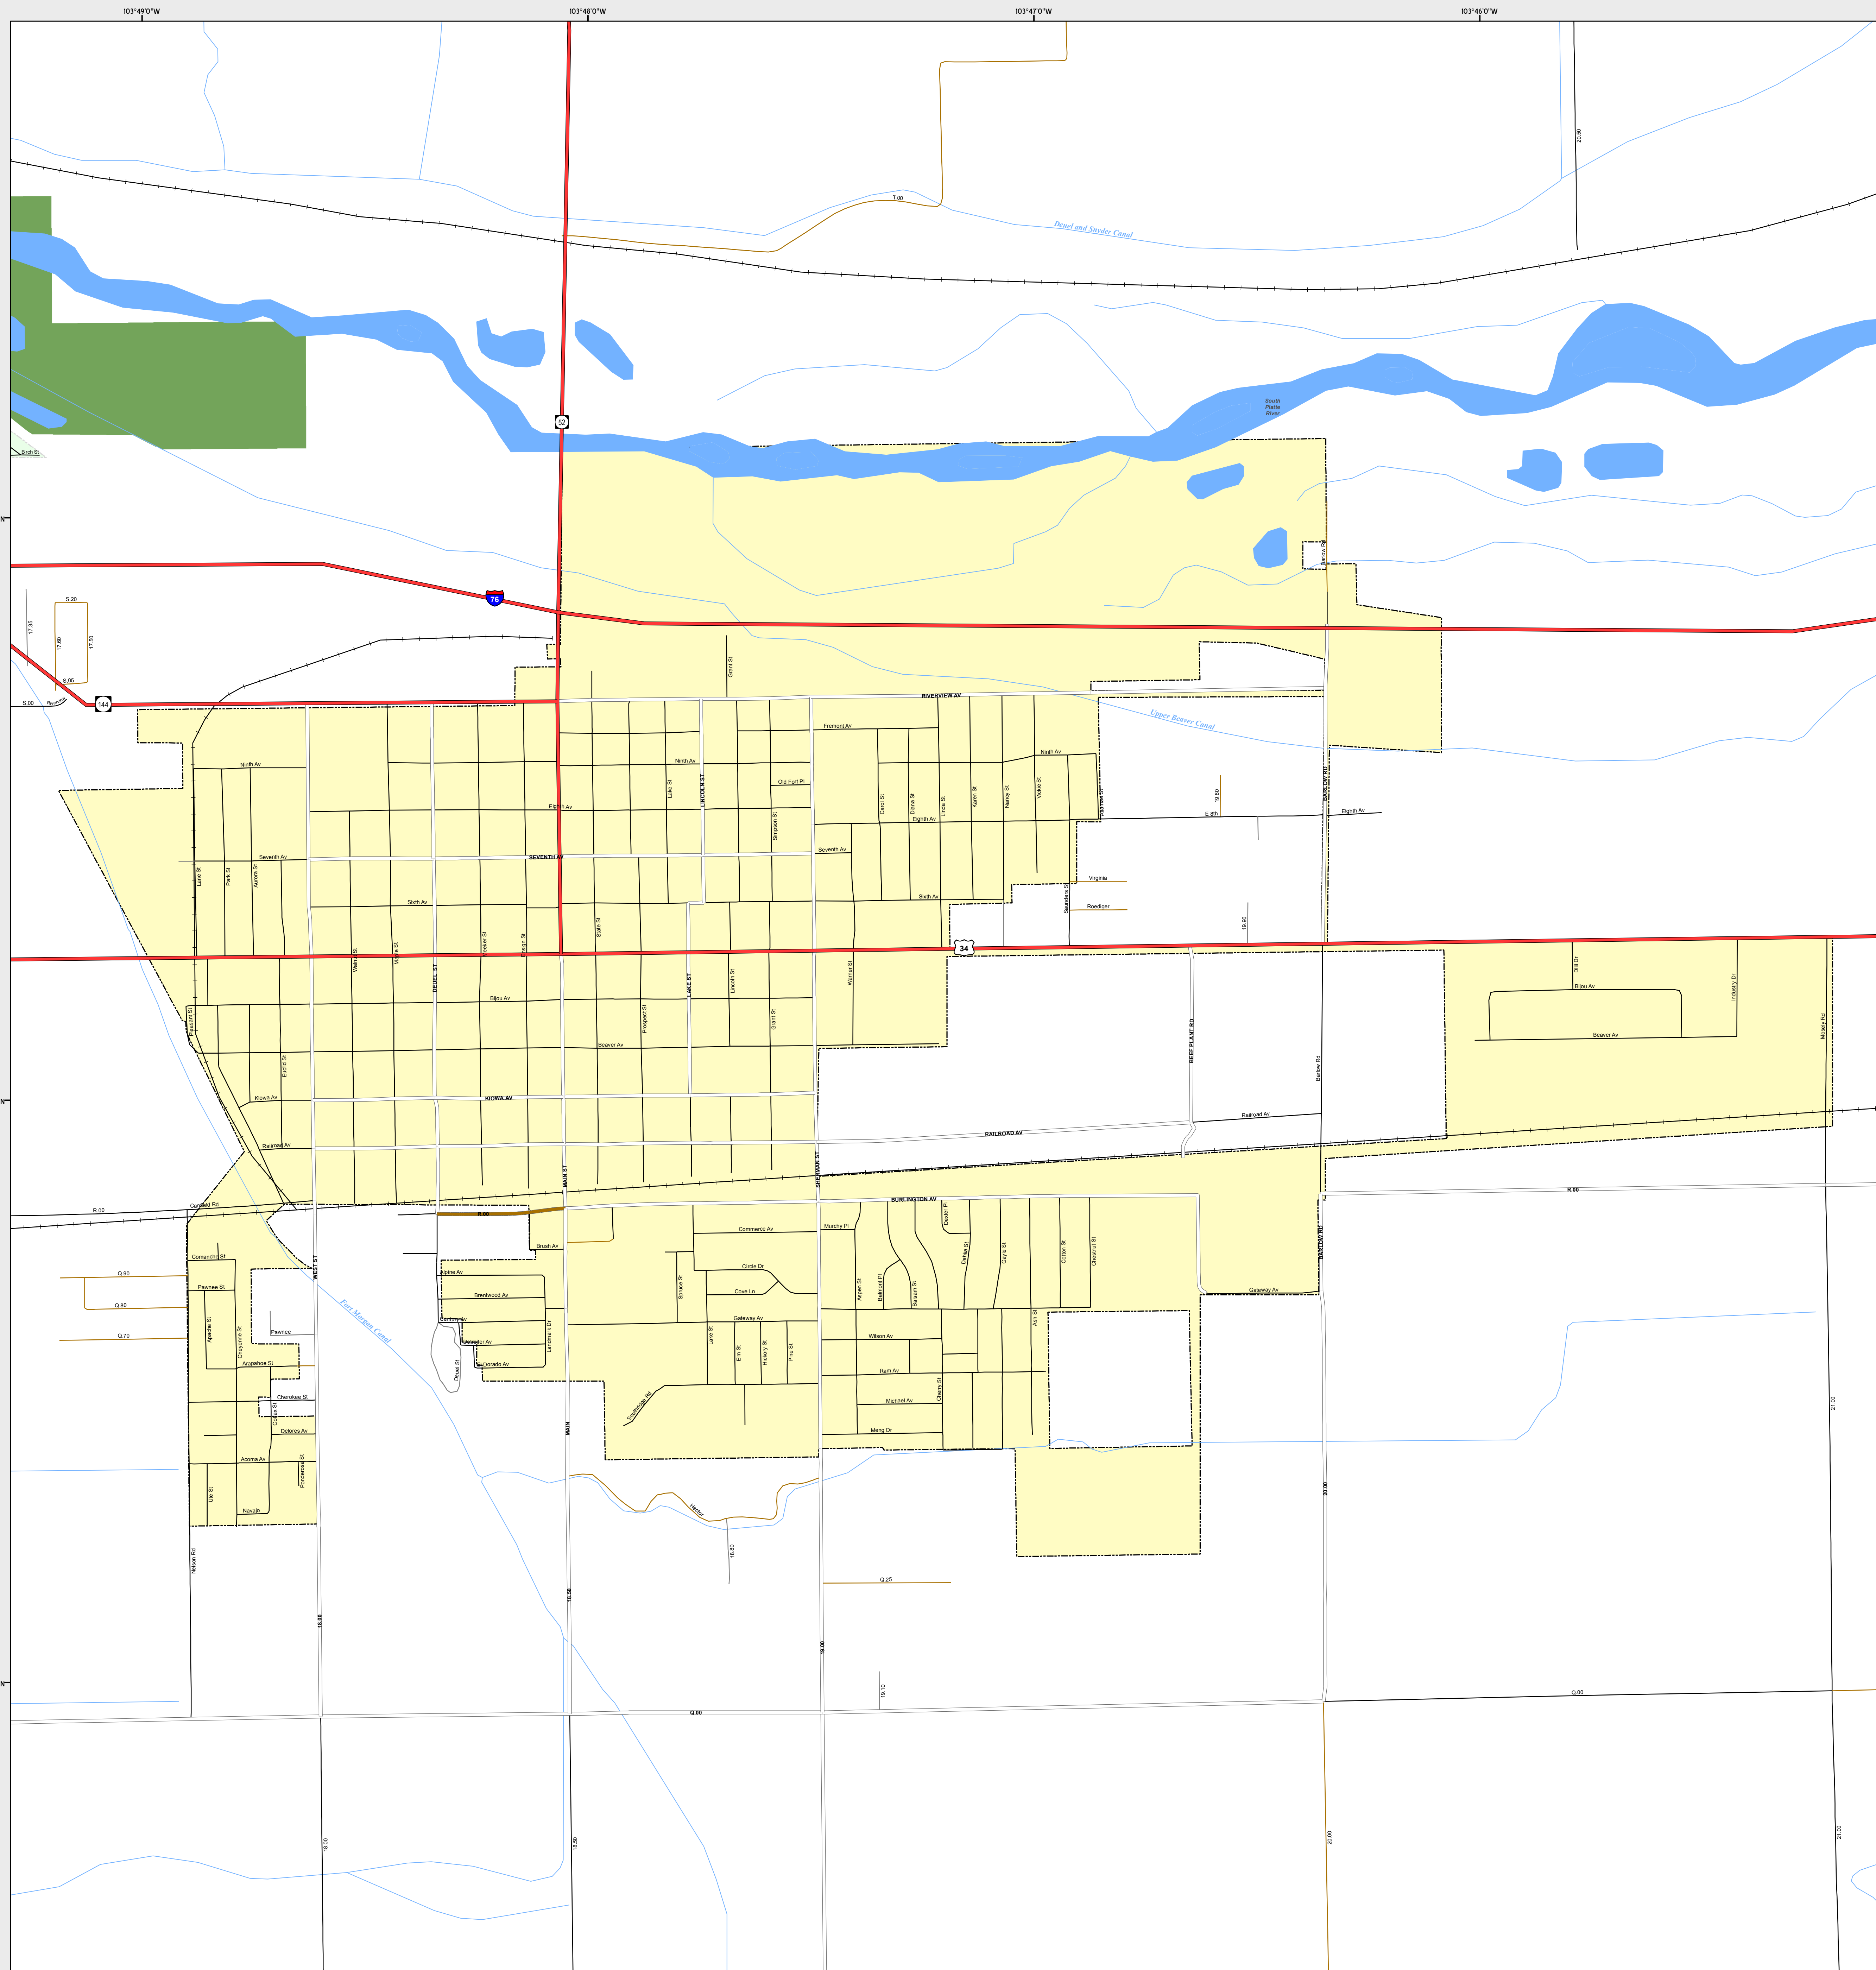

FORT MORGAN

- Highways
- **Major Roads**
- Paved
- Gravel
- Bladed
- **Local Roads**
- Paved
- Gravel
- Bladed
- **Base Data**
- City Limits
- Counties
- Cemetery
- Lakes
- Rivers/Streams
- Railroads
- **Public Land Classification**
- Public Lands
- State Lands
- National or State Forest
- National Parks/Monuments
- Indian Reservations
- Military/Federal
- Wilderness Areas

0 0.15 0.3 Miles

State of Colorado
This city is located in the following count(ies):
Morgan