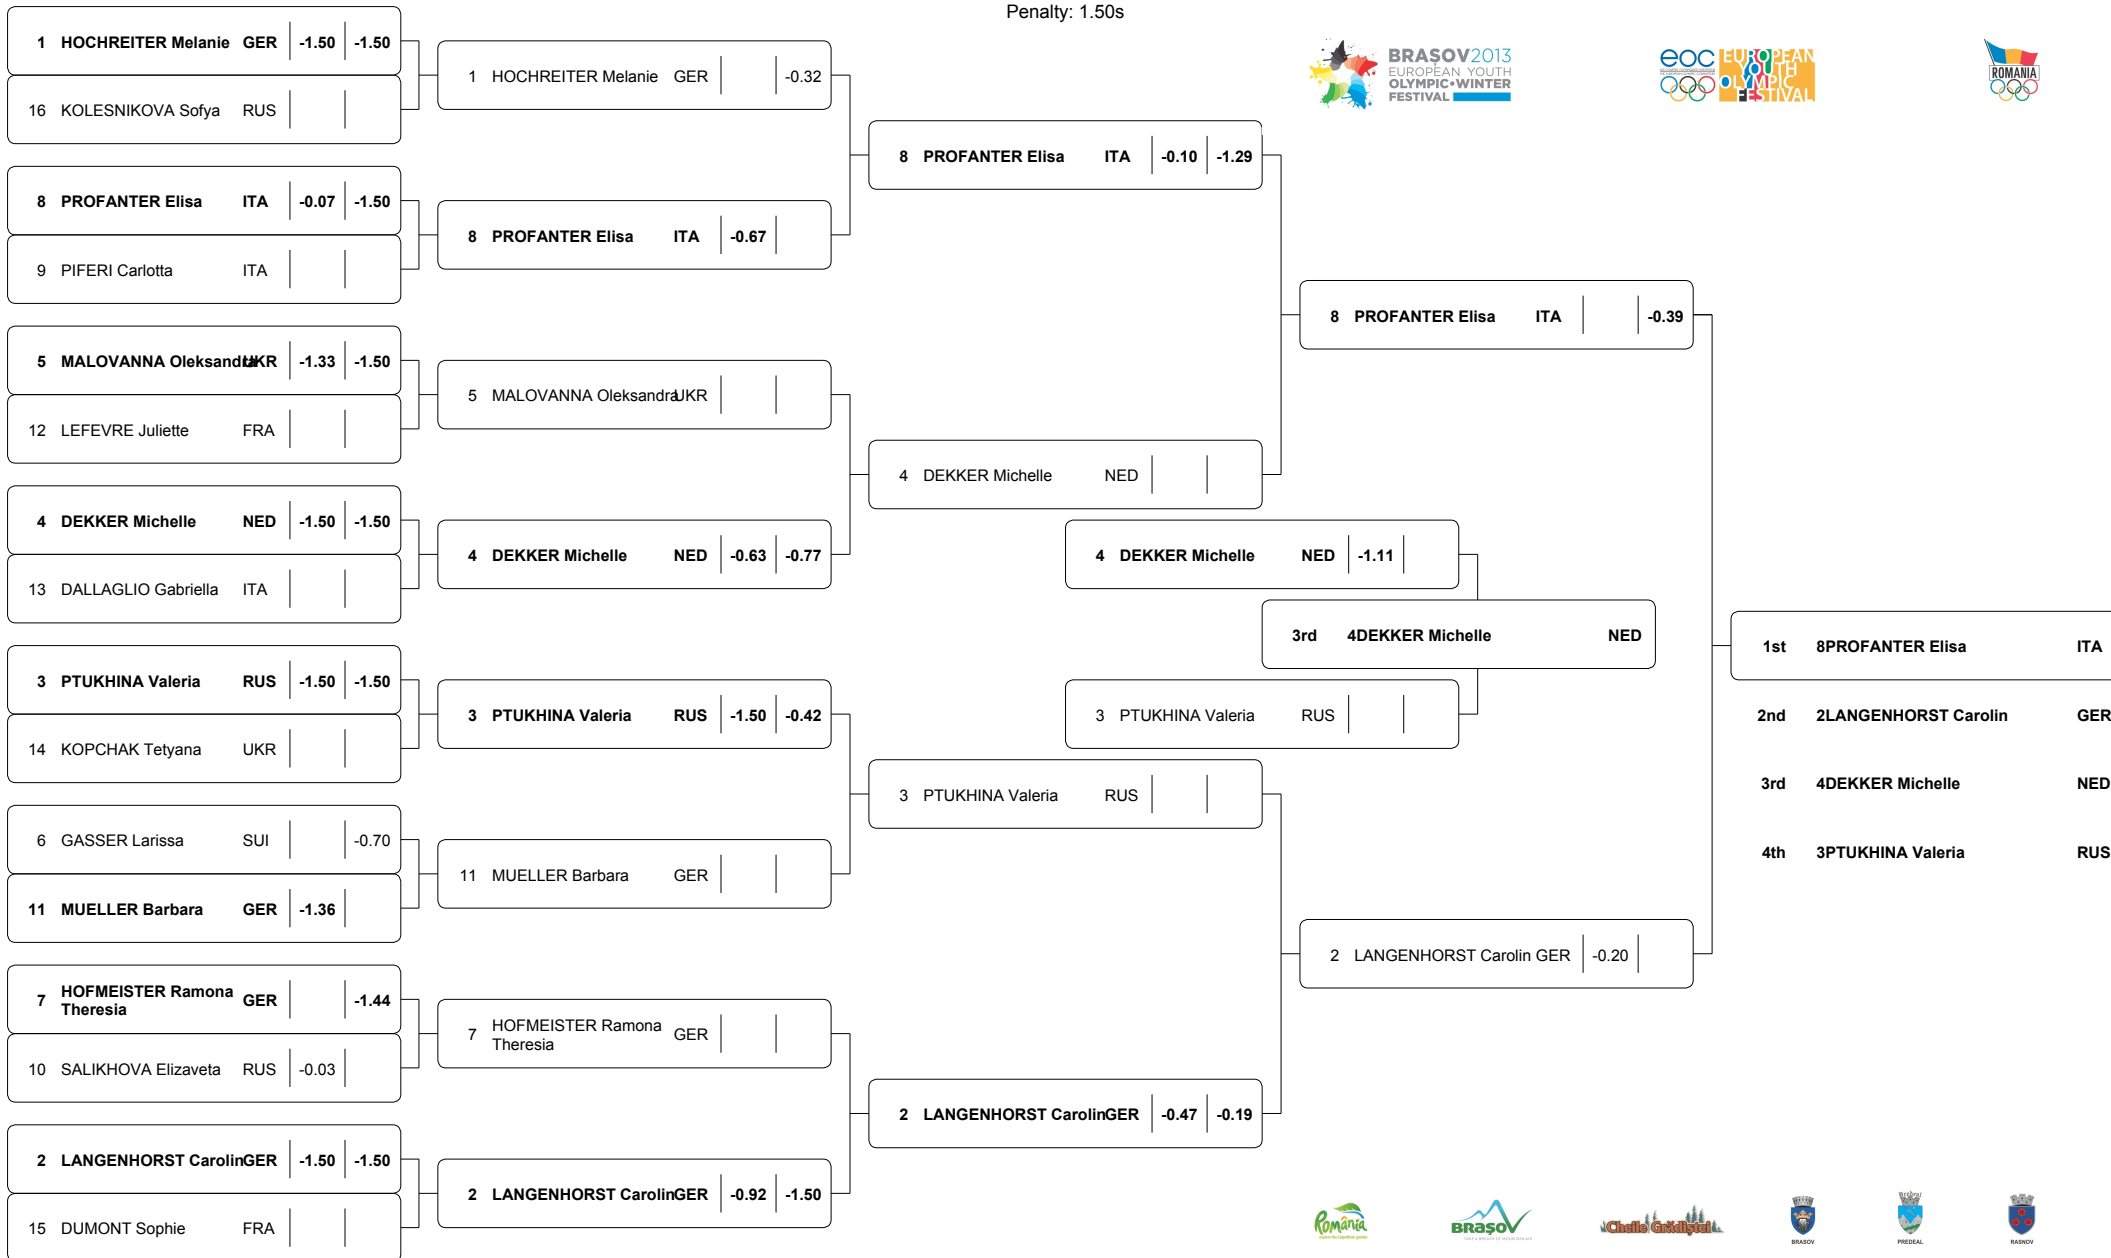

EUROPEAN YOUTH OLYMPIC WINTER FESTIVAL PGS GIRLS

Resultlist Ladder / Girls

Penalty: 1.50s

**EUROPEAN YOUTH OLYMPIC WINTER FESTIVAL PGS GIRLS /
Points Calculation**

Girls

20	9205056	HOCHREITER Melanie	GER	112.00
24	9205058	HOFMEISTER Ramona Theres	GER	125.00
19	9295111	PROFANTER Elisa	ITA	105.00
23	9405023	DEKKER Michelle	NED	130.00
18	9485151	PTUKHINA Valeria	RUS	130.50
				= 602.50
Divided by 5 and Rounded up =				121
Skala				120