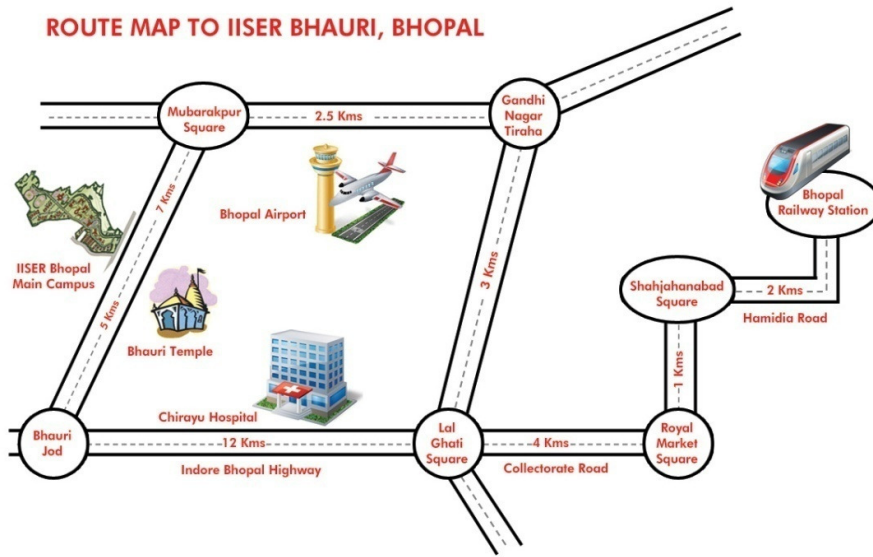

Address and Route Map to IISER Bhopal:

IISER Bhopal Main (Bhauri) Campus:

Indian Institute of Science Education and Research (IISER) Bhopal
Indore By-pass Road
Bhauri, Bhopal - 462 066
Madhya Pradesh

IISER Bhopal (Transit Campus):

Indian Institute of Science Education and Research (IISER) Bhopal
ITI (Gas Rahat) Building, Govindpura
Bhopal 462 023
Madhya Pradesh