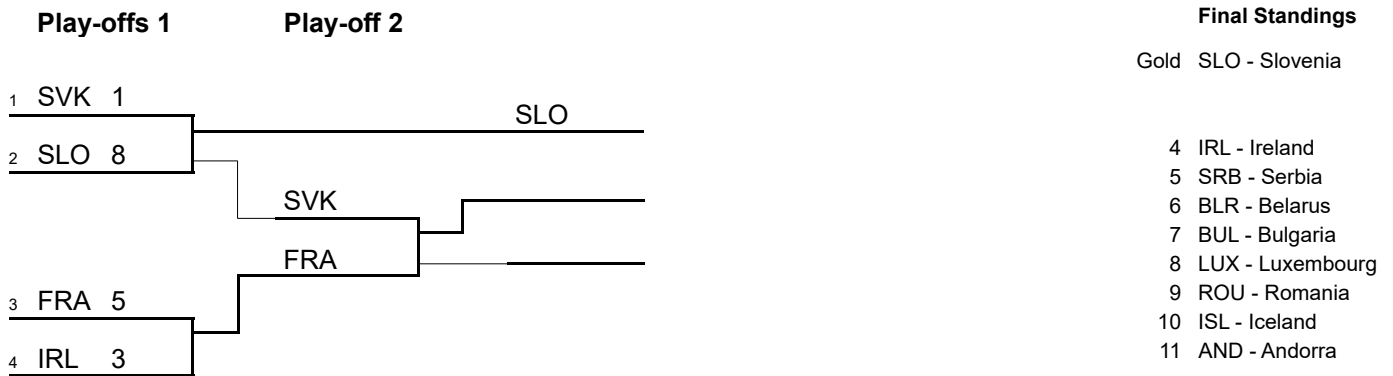

### Session Results and Standings

Sheet	Game	Team	LSFE	1	2	3	4	5	6	7	8	Extra Ends	Total
<b>B</b>	11	SLO - Slovenia		1	2	1	1	0	3	X	X		8
	11	SVK - Slovakia	*	0	0	0	0	1	0	X	X		1
<b>C</b>	11	FRA - France	*	0	1	0	0	1	2	0	1		5
	11	IRL - Ireland		1	0	1	1	0	0	0	0		3

### Championship Bracket

**LEGEND**

LSFE (\*) Last stone first end

X Unplayed/unfinished end due to concession

SLO qualified for ECC-B 2015 in Esbjerg, DEN