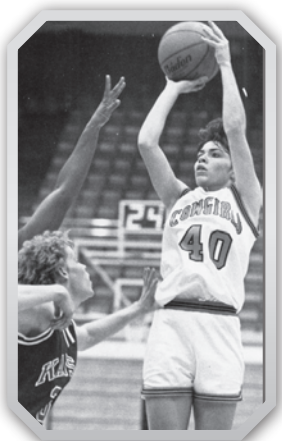

Three players in program history have had their number retired. Clinette Jordan (23), Stacey Coffey (30) and Liz Brown (40) all received the honor following their distinguished careers