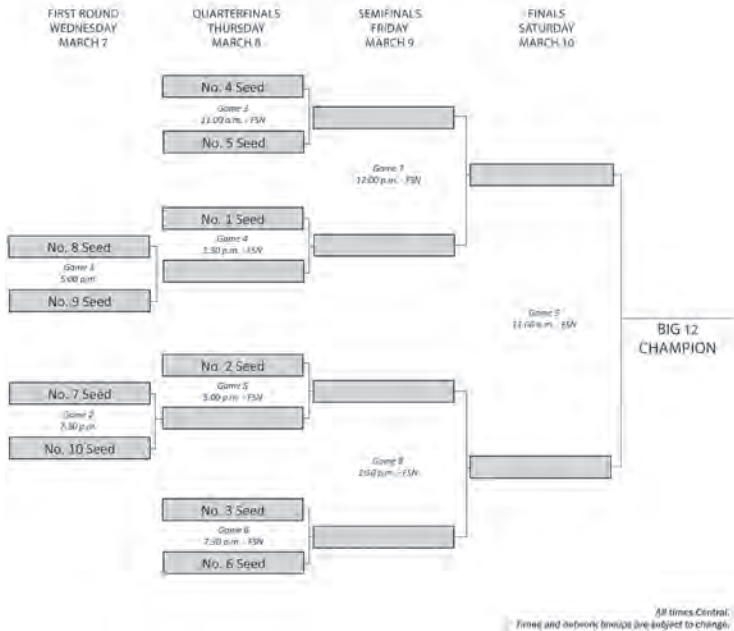

COWGIRL BASKETBALL

2012 PHILLIPS 66 BIG 12 WOMEN'S BASKETBALL CHAMPIONSHIP MUNICIPAL AUDITORIUM ♦ KANSAS CITY, MISSOURI