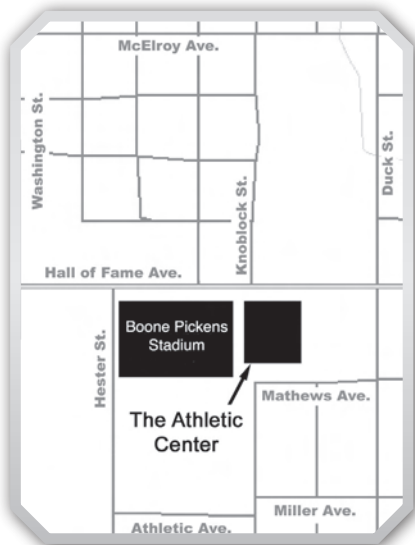

MEDIA INFORMATION

DIRECTIONS TO STILLWATER AND GALLAGHER-IBA ARENA

Stillwater, Okla., is the home of Oklahoma State University and is located approximately 65 miles from both Tulsa and Oklahoma City.

From Oklahoma City

Take I-35 North. Exit at Highway 51 (exit 174) and head east approximately 18 miles. Highway 51 turns into 6th St. upon entering town. Follow 6th to Duck St. and turn left. From Duck, turn left onto Mathews Ave. Parking is located off Mathews in the lot south of Boone Pickens Stadium.

From Tulsa

Take I-244 West to the Cimarron Turnpike (Highway 64 West). First toll is 75¢, the second is 50¢. After paying second toll, DO NOT exit on Perkins Ave. Instead, continue on the road until it merges with Boomer Road. Follow Boomer Road, which later becomes Main Street, into town and turn right at Hall of Fame Ave. Turn left onto Duck St. and right onto Mathews Ave. Parking is located off Mathews in the lot south of Boone Pickens Stadium.