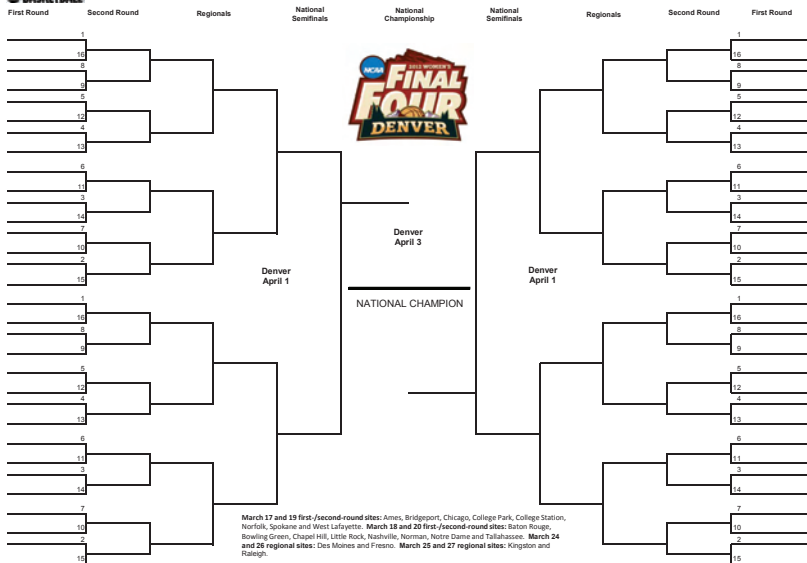

2012 NCAA® Division I Women's BASKETBALL CHAMPIONSHIP