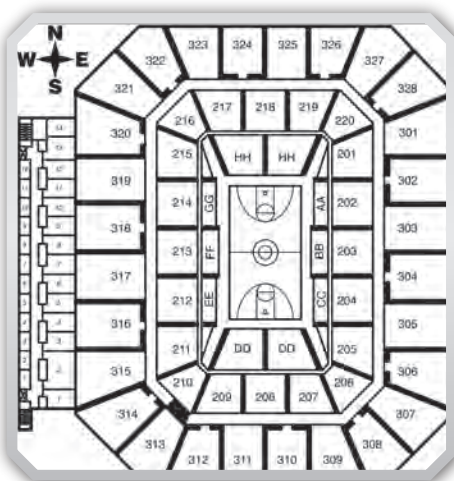

IMPORTANT ARENA LOCATIONS

Several changes have been made since the Athletic Center has been built.

Press row has been moved to the 300 level of the arena. The scorer's table and team benches remain on the west side. There will also be limited seating available on the south baseline as well.

The interview auditorium is located in the southwest corner of the Athletic Center, just west of the south end of Heritage Hall. The media workroom is located directly west of the interview auditorium.

The camera locations for television are above sections 307 and 304 on the map at the right and at halfcourt on the concourse level on the east side of the arena.

The Media Relations office is located in the southwest corner of the arena on the second floor.