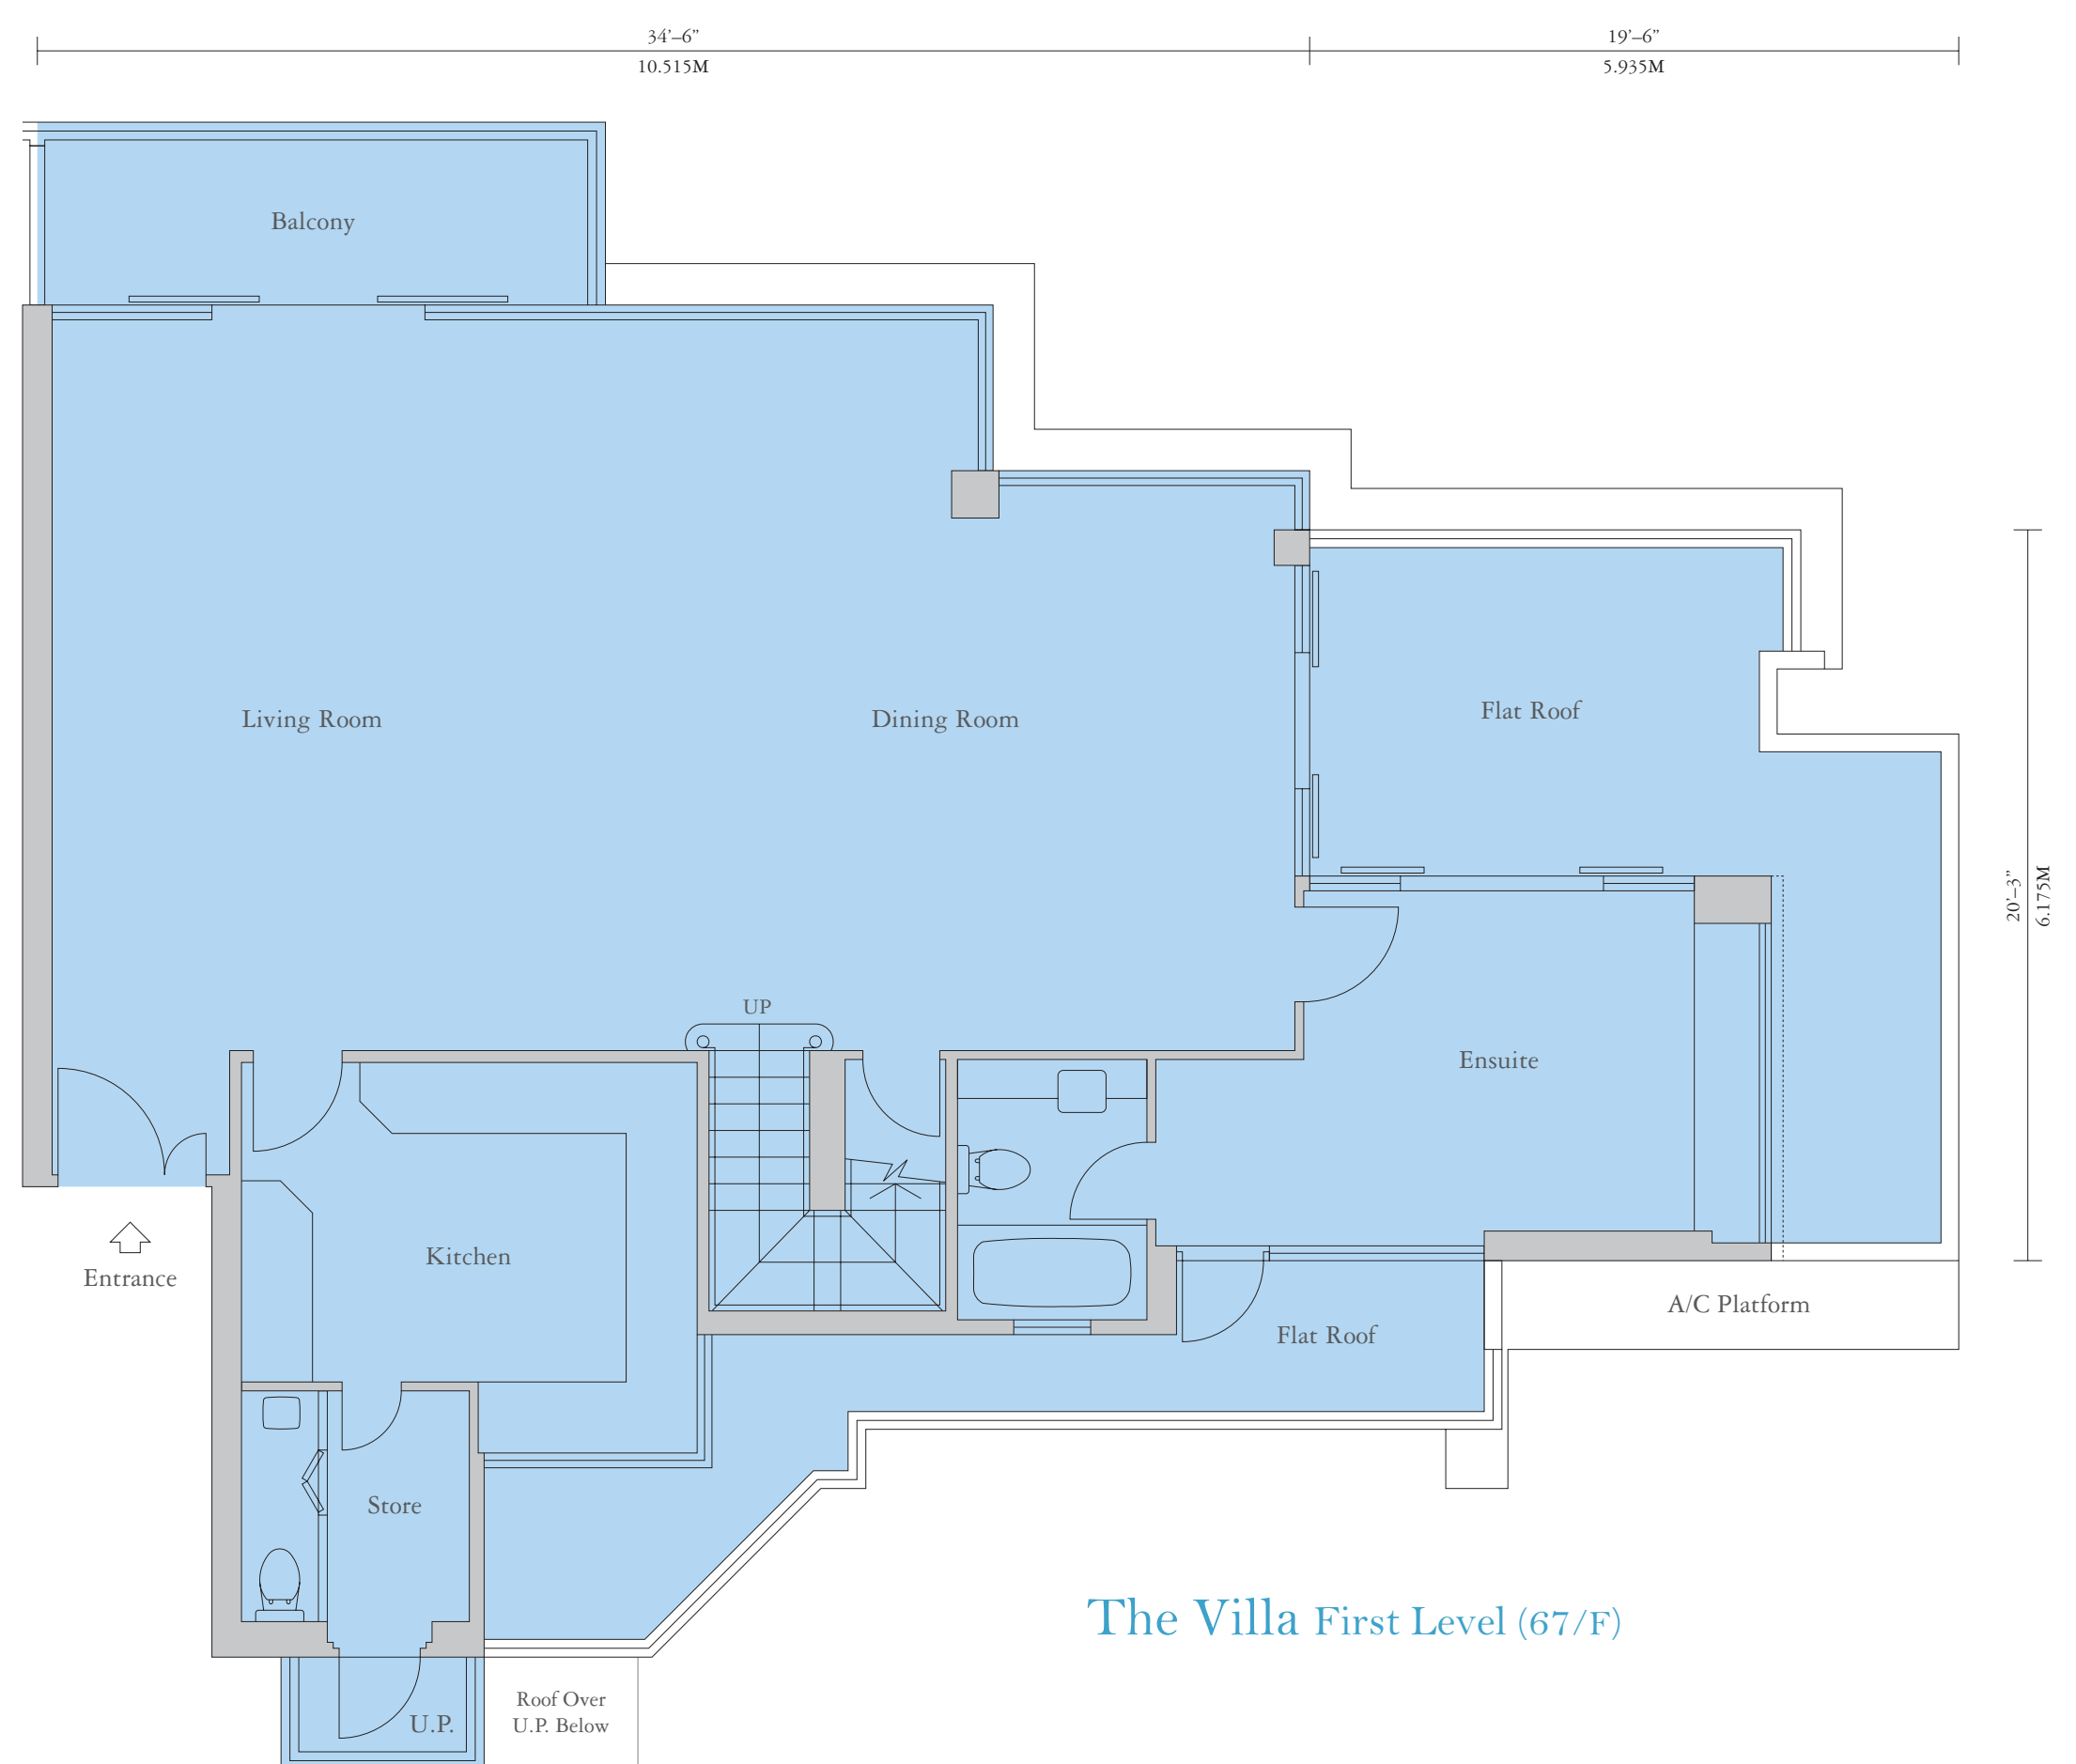

Lake Palace

Tower 6 Villa A

Roof Terrace with Swimming Pool

Plan Above Roof Terrace

The Villa Second Level (68/F)

69/F

The Villa First Level (67/F)