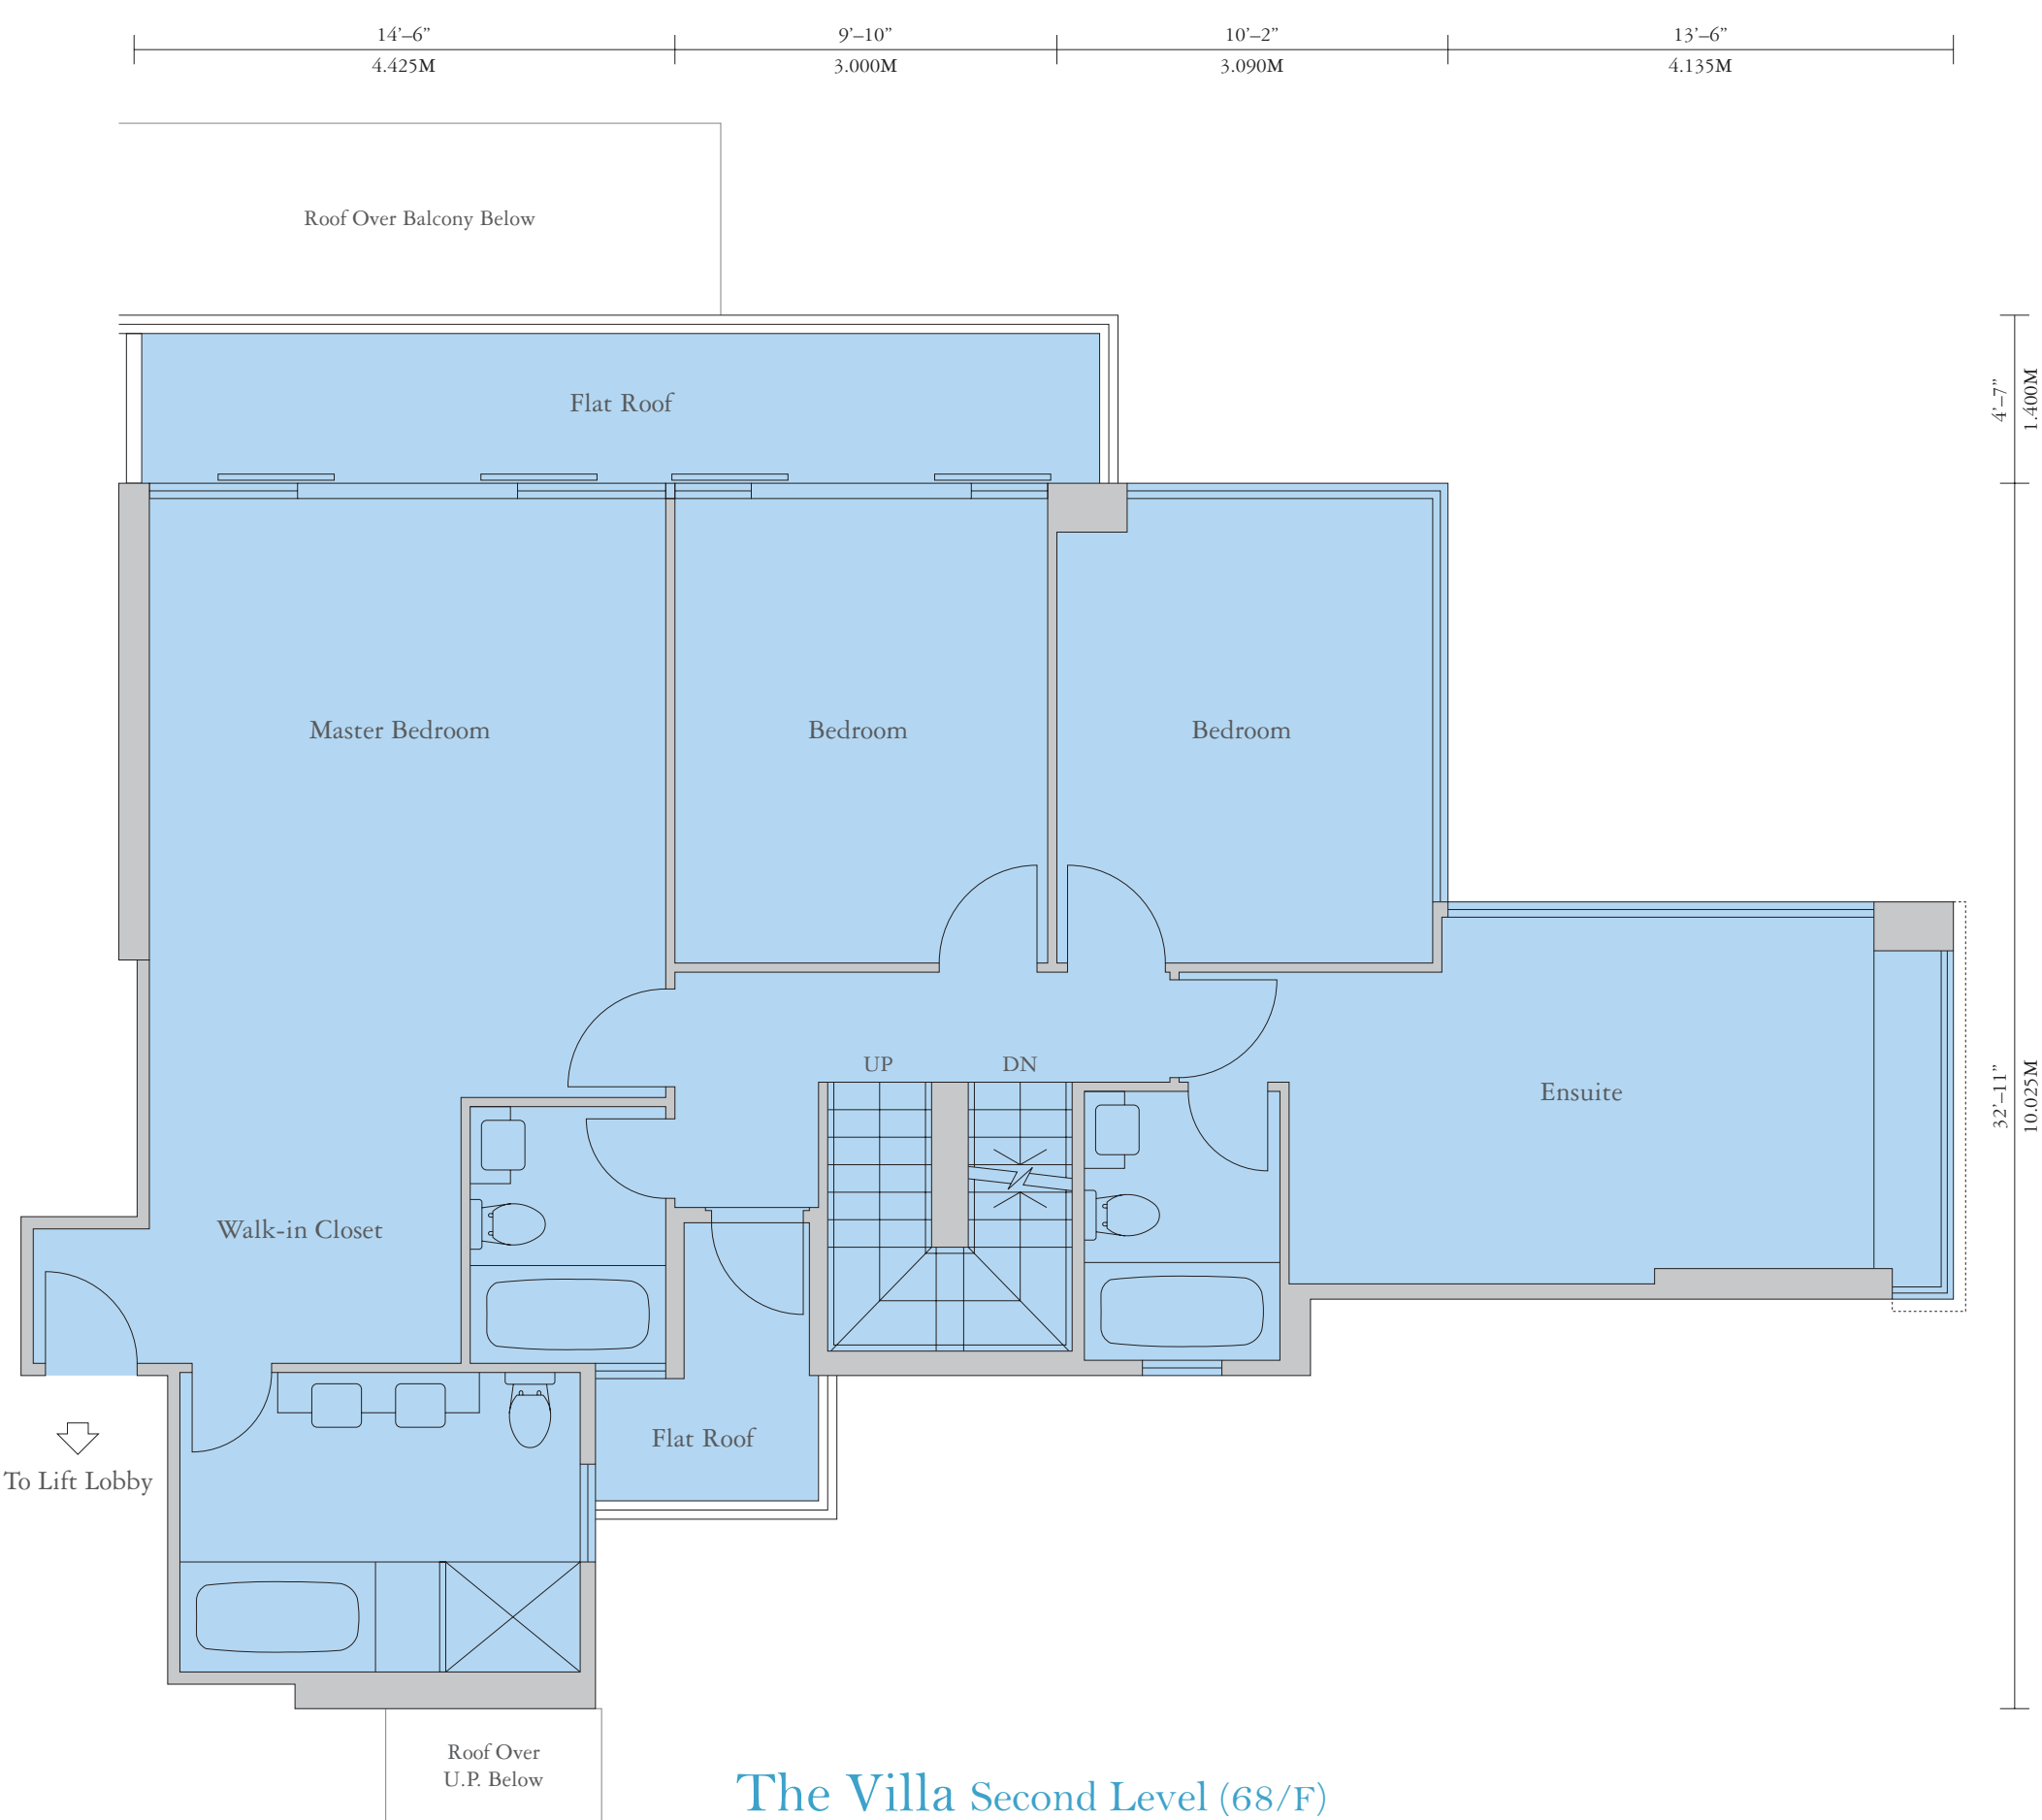

Lake Palace

Tower 6 Villa A

Roof Terrace with Swimming Pool

Plan Above Roof Terrace

The Villa Second Level (68/F)

69/F

The Villa First Level (67/F)