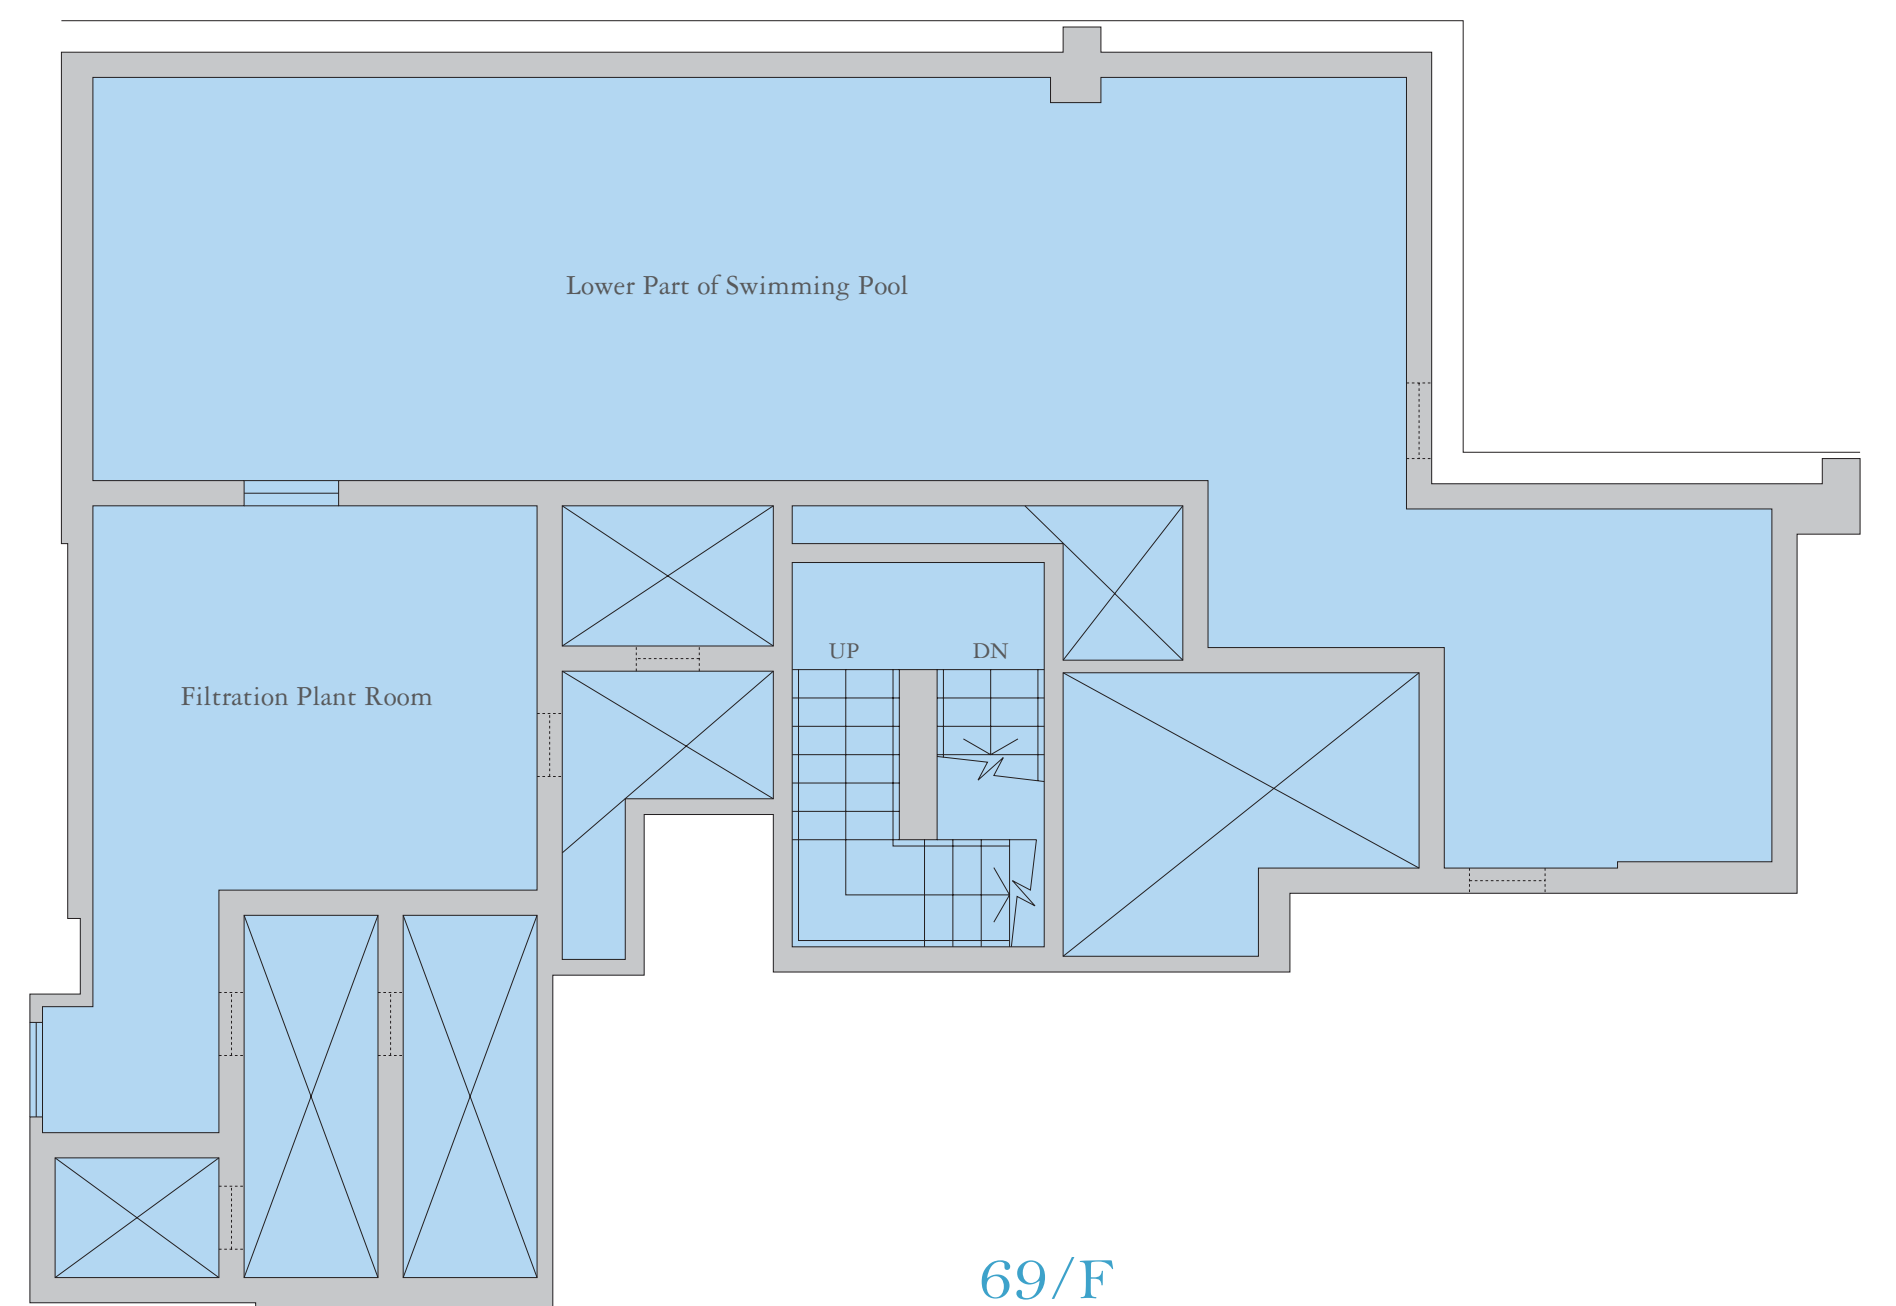

Lake Palace

Tower 6 Villa A

Roof Terrace with Swimming Pool

Plan Above Roof Terrace

The Villa Second Level (68/F)

69/F

The Villa First Level (67/F)