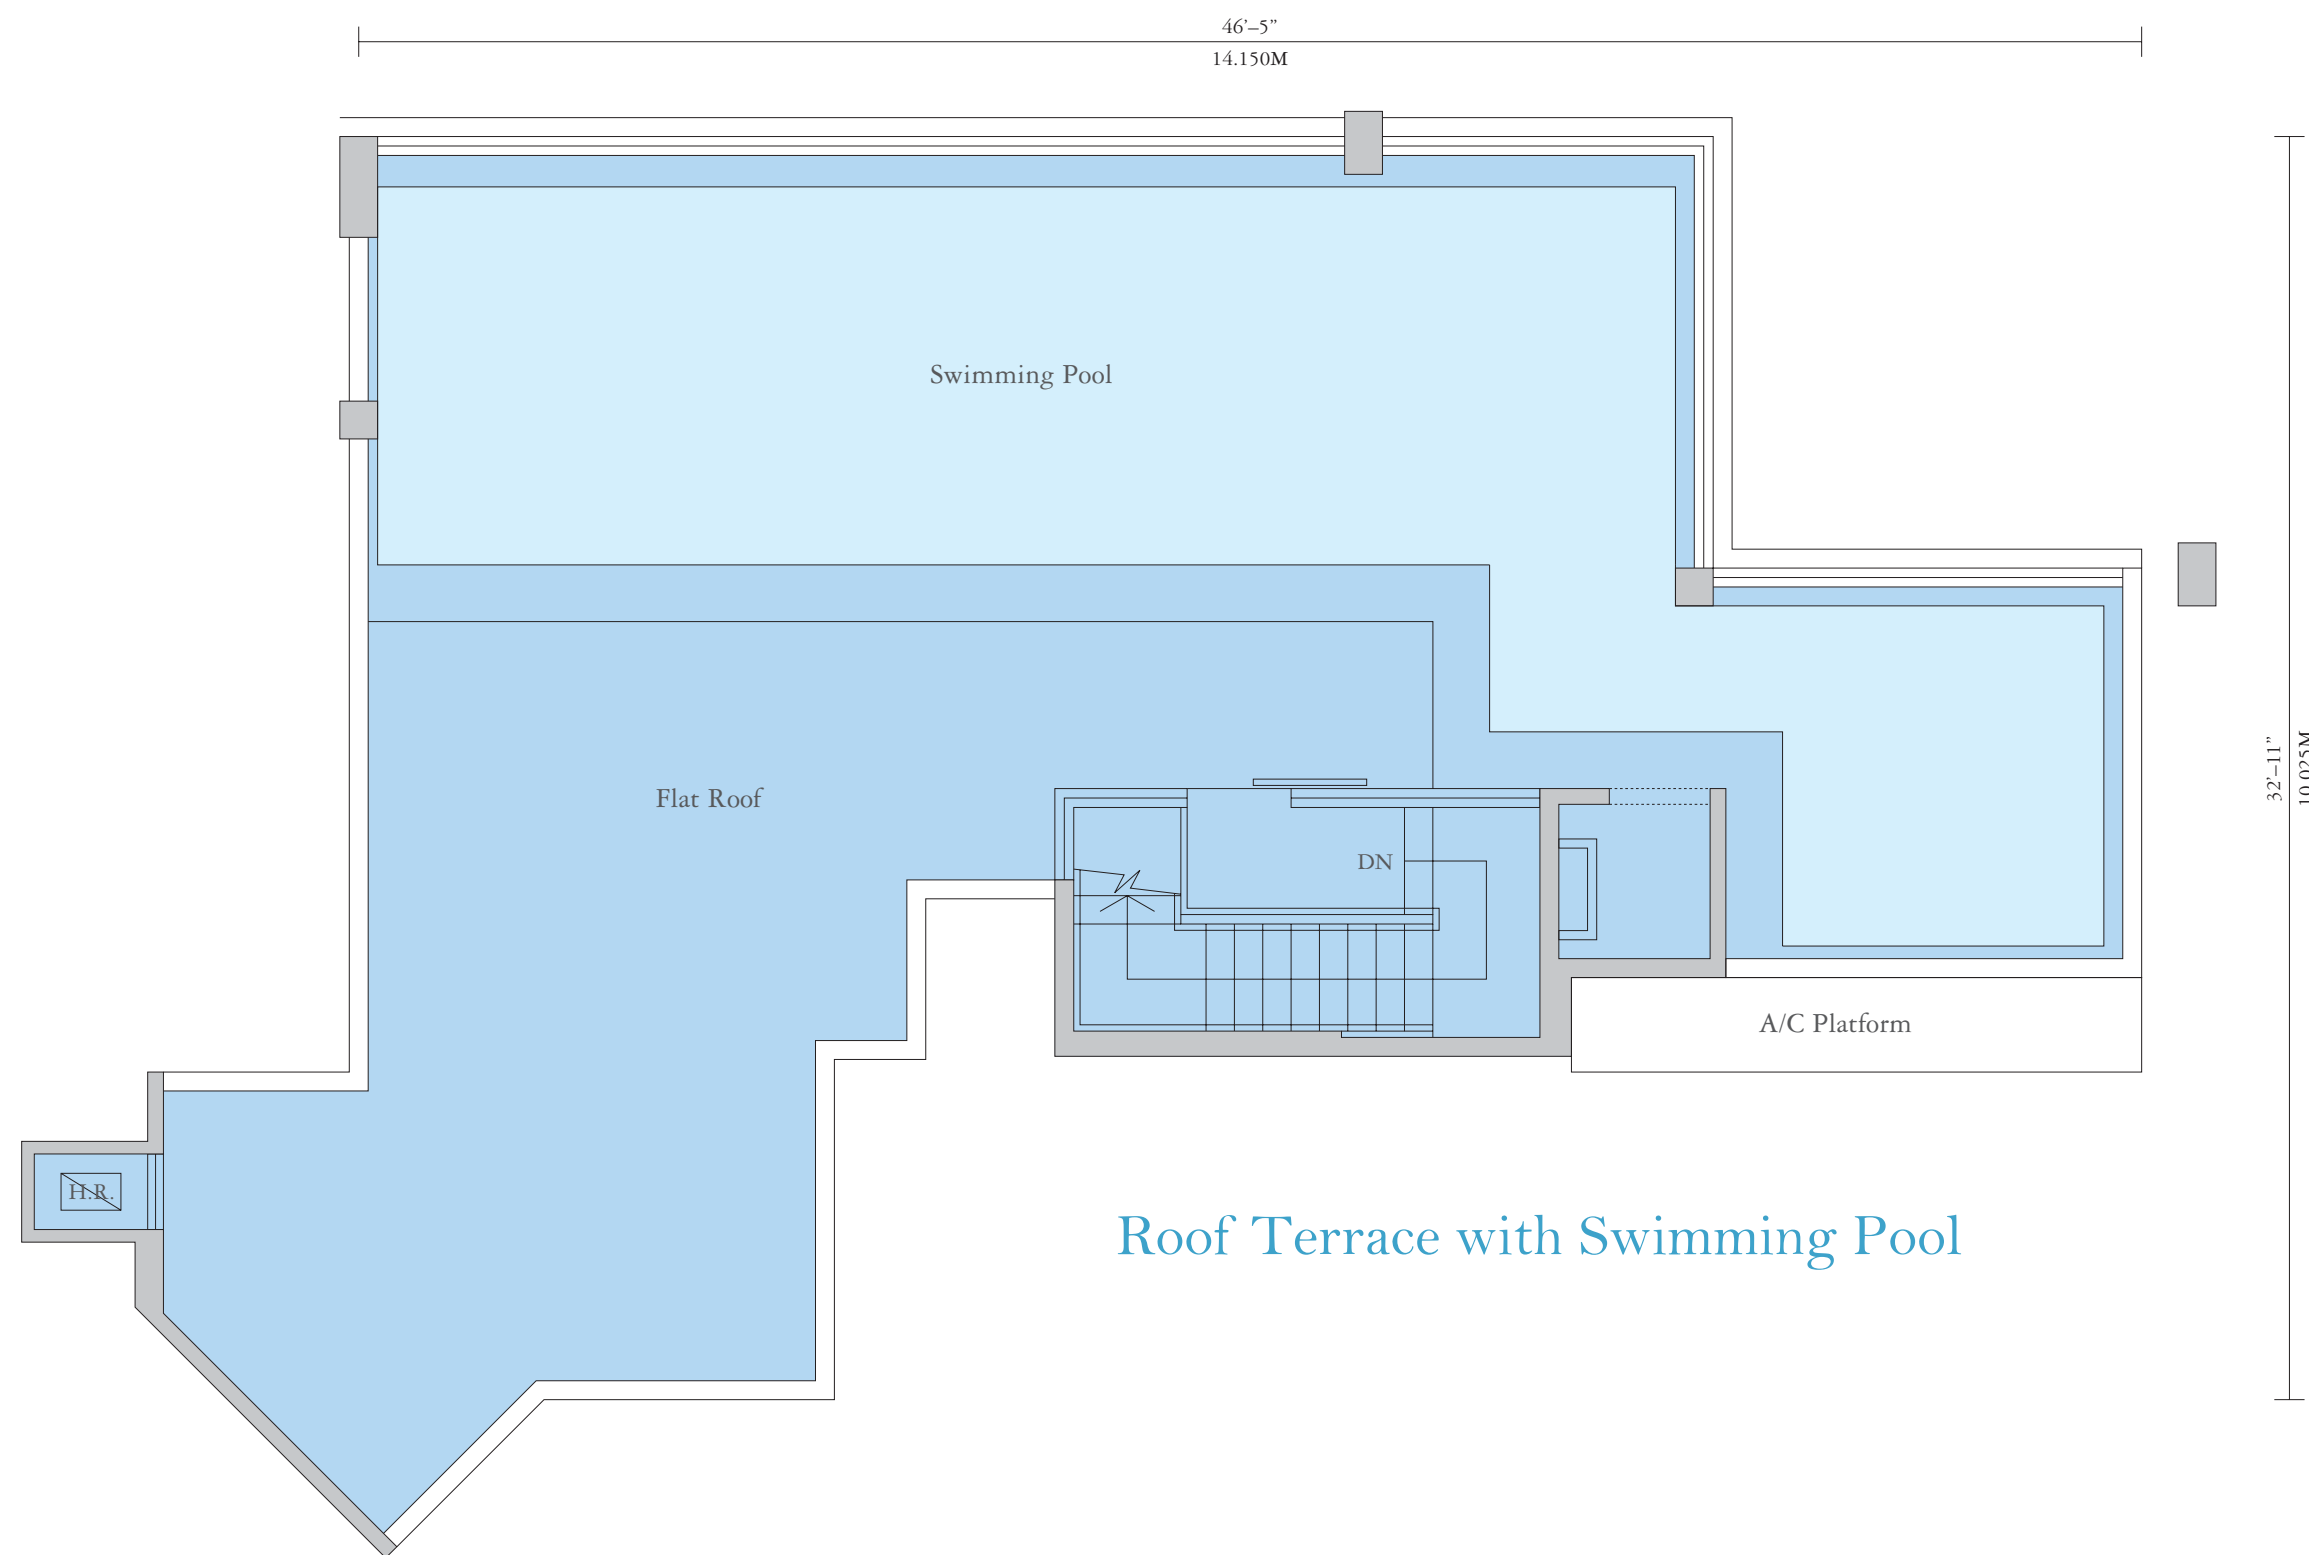

Lake Palace

Tower 6 Villa A

Roof Terrace with Swimming Pool

Plan Above Roof Terrace

The Villa Second Level (68/F)

69/F

The Villa First Level (67/F)