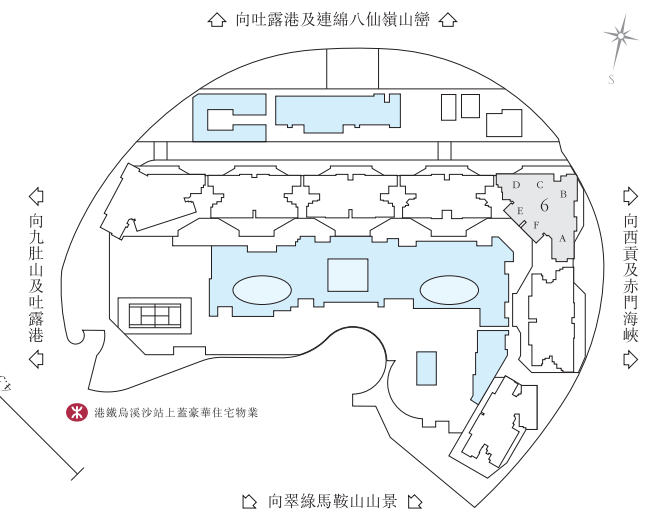

TOWER 6

5th Floor Plan
五樓平面圖

1. 附註:
1. 露台及工作平台為不可封閉之地方。
  2. 住宅單位由5樓開始，不設13、14、24、34、40、49、53、54、58及64樓。30樓為隔火層。
  3. 分體式冷氣室外機裝置於公用平台及/或花園平台。
  4. 部份樓層外牆設有建築裝飾及/或外露喉管。詳細資料請參考最後批准之圖則。
  5. 部份住宅單位之露台及/或工作平台側外牆裝飾板內藏公用去水渠。
  6. 部份住宅單位之客廳/飯廳、睡房、多用途房、走廊及/或廚房之裝飾橫樑內裝置冷氣喉管及/或其他機電設備。
  7. 住宅單位之天花高度將會因應其結構、建築設計及/或裝修設計上的需要而有差異。
  8. 高層住宅單位之室內面積通常較低層住宅單位稍大，因其承力結構可能比低層單位稍薄。
  9. 圖中所有長度單位只供參考用途。
  10. 詳細訂正圖則以屋宇署及地政總署最後批准之圖則為準。
  11. 準買家請參考設置於售樓處的物業發展項目模型，以便清楚了解該物業發展項目及其有意購買的住宅單位的外牆及建築裝飾。特別是屬於或影響該住宅單位的建築裝飾。該物業發展項目模型僅供參考，一切以屋宇署及地政總署最後批准之圖則為準。
  12. 有關物業發展項目鄰近的公共社區建設及設施等資料，請參閱售樓書「參考資料」部份內展示的位置圖及分區計劃大綱圖等。
  13. *有關港鐵烏溪沙站及政府設施包括公共運輸交匯處的資料，請參閱售樓書「參考資料」部份內的「地契重要條款」及「公契重要條款」。
  14. 部份住宅單位的工作平台、洗手間及/或工作間內之天花部份設有外露喉管。
  15. 住宅樓層高度(兩地台間之距離)：約9呎11吋(3.025米)
  16. 一切內容以英文版本為準及僅供參考。所有資料均按發售物業的條款所訂定為準。