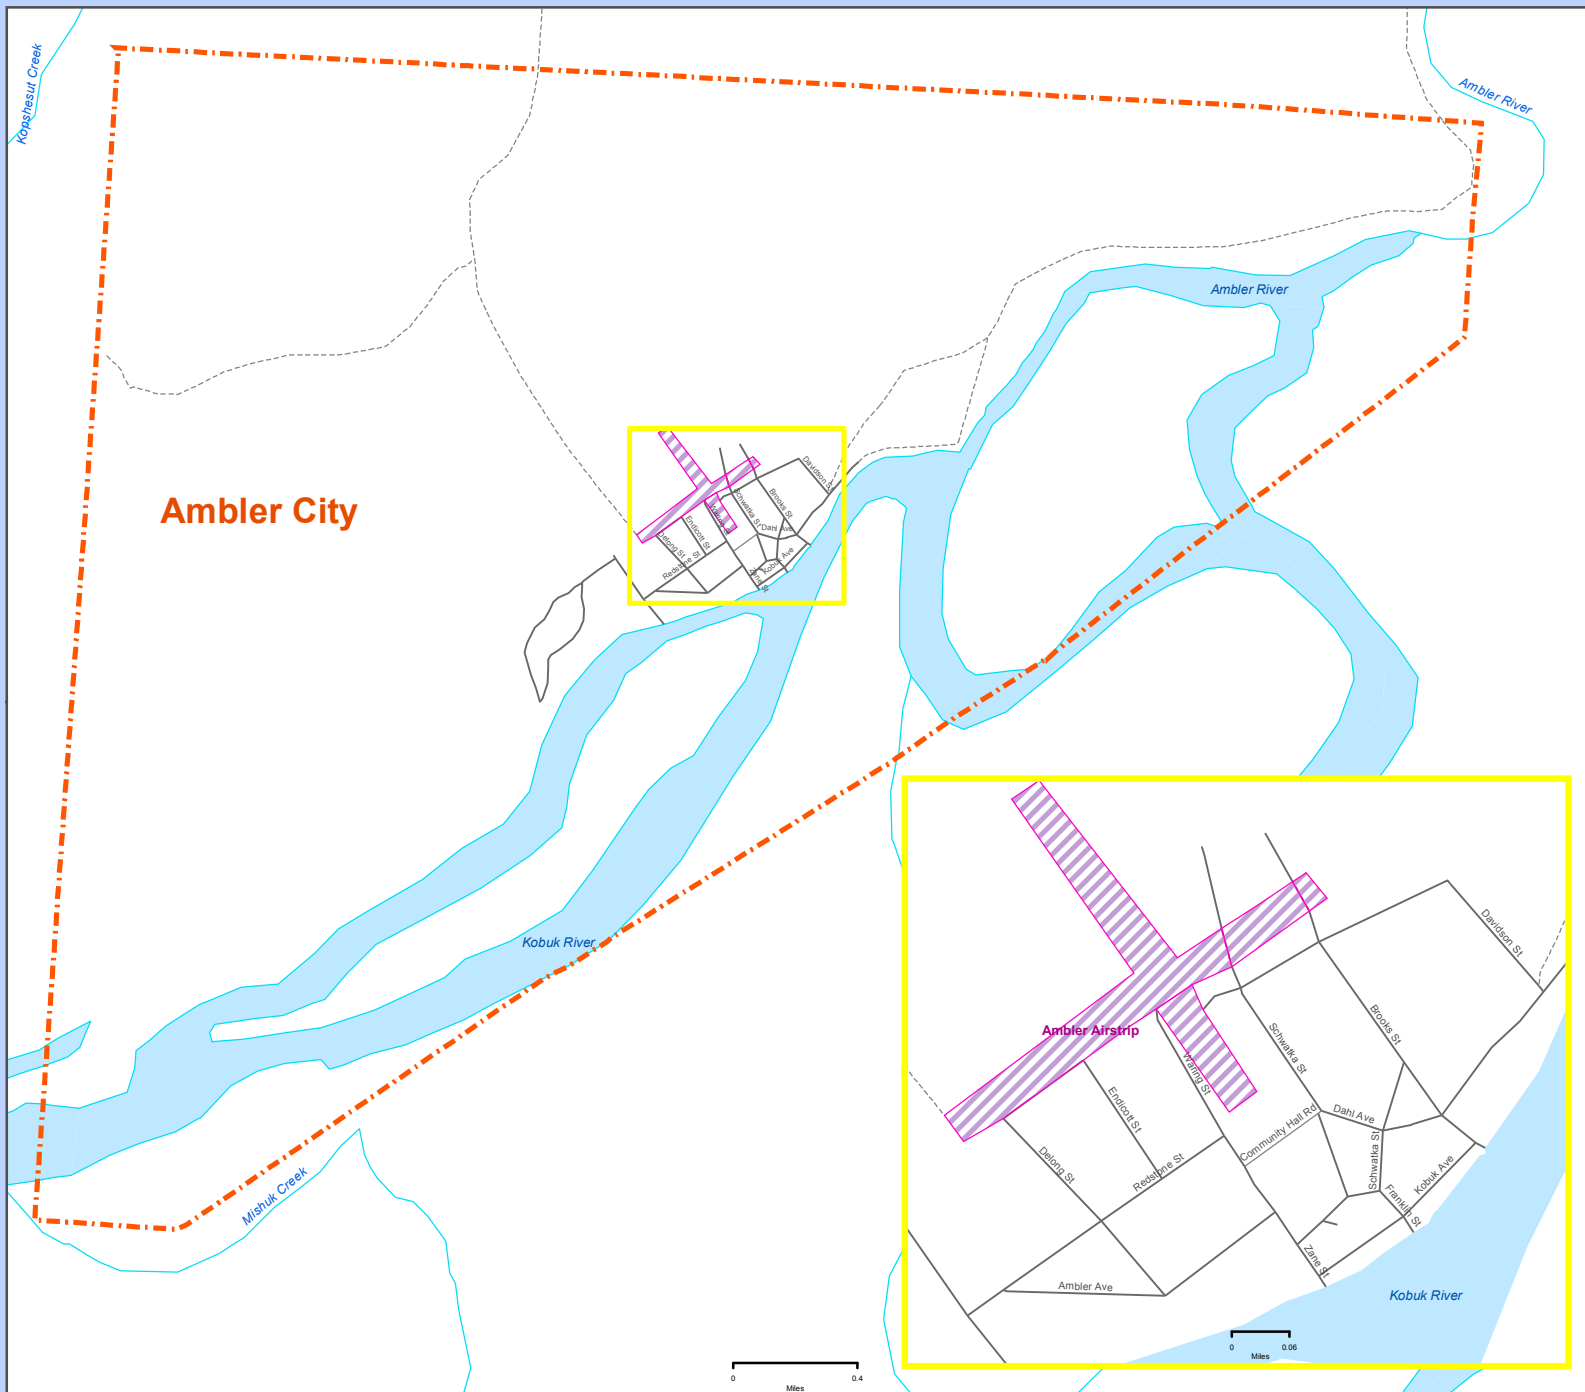

Ambler City

Northwest Arctic Borough

Legend

- City
- Neighborhood Roads
- Foot Trail/Boardwalk
- Stream/Creek
- Airport

Prepared by:
 Alaska Department of Labor &
 Workforce Development
 Census & Geographic Information Network
 June 2007
 Source: US Census 2000 TIGERline
 Created in ArcGIS 8 using ArcMap
 Alaska Albers Projection