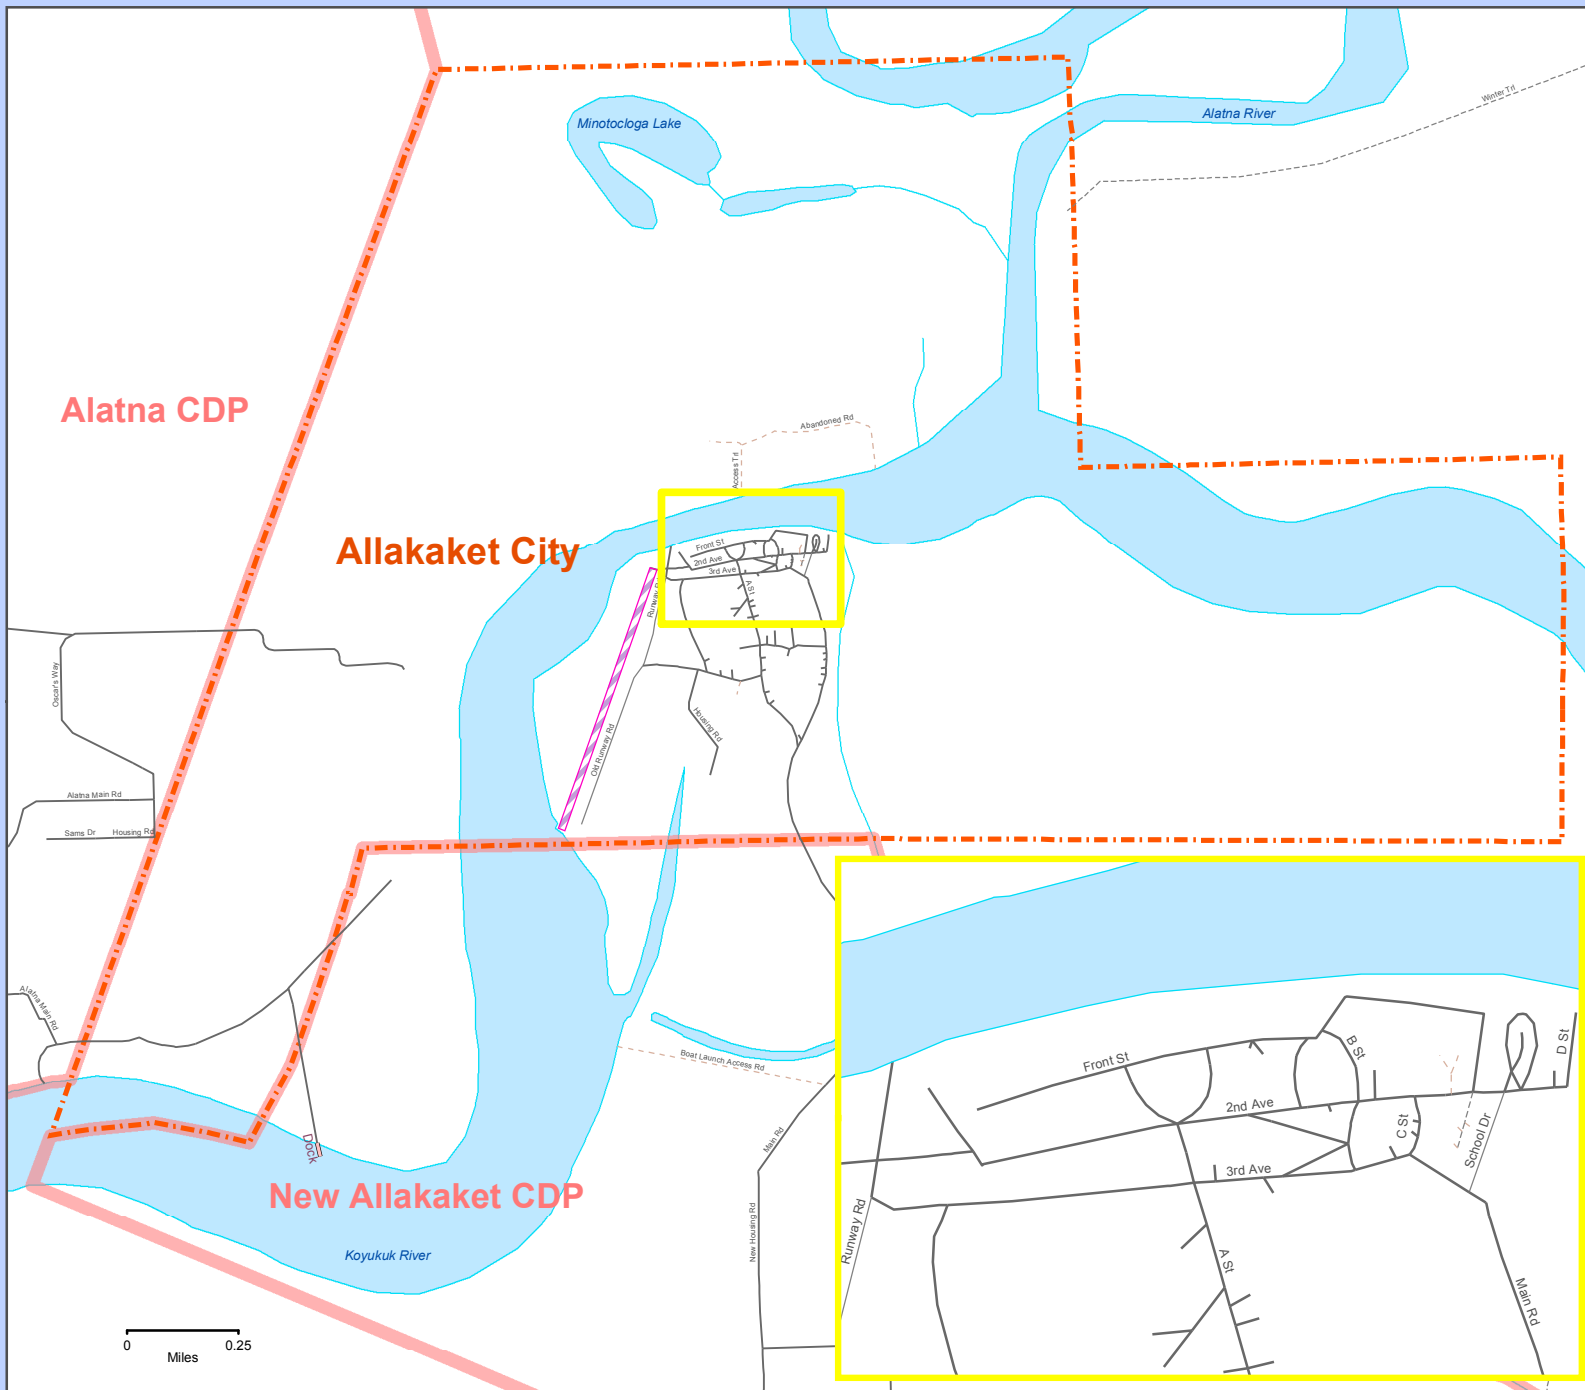

Allakaket City

Yukon-Koyukuk Census Area

Legend

- CDP
- City
- Neighborhood Roads
- Driveway, Private Road
- Foot Trail/Boardwalk
- Stream/Creek
- Airport

Prepared by:
 Alaska Department of Labor &
 Workforce Development
 Census & Geographic Information Network
 September 2008
 Source: US Census 2000 TIGERline
 Created in ArcGIS 9.3 using ArcMap
 Alaska Albers Projection