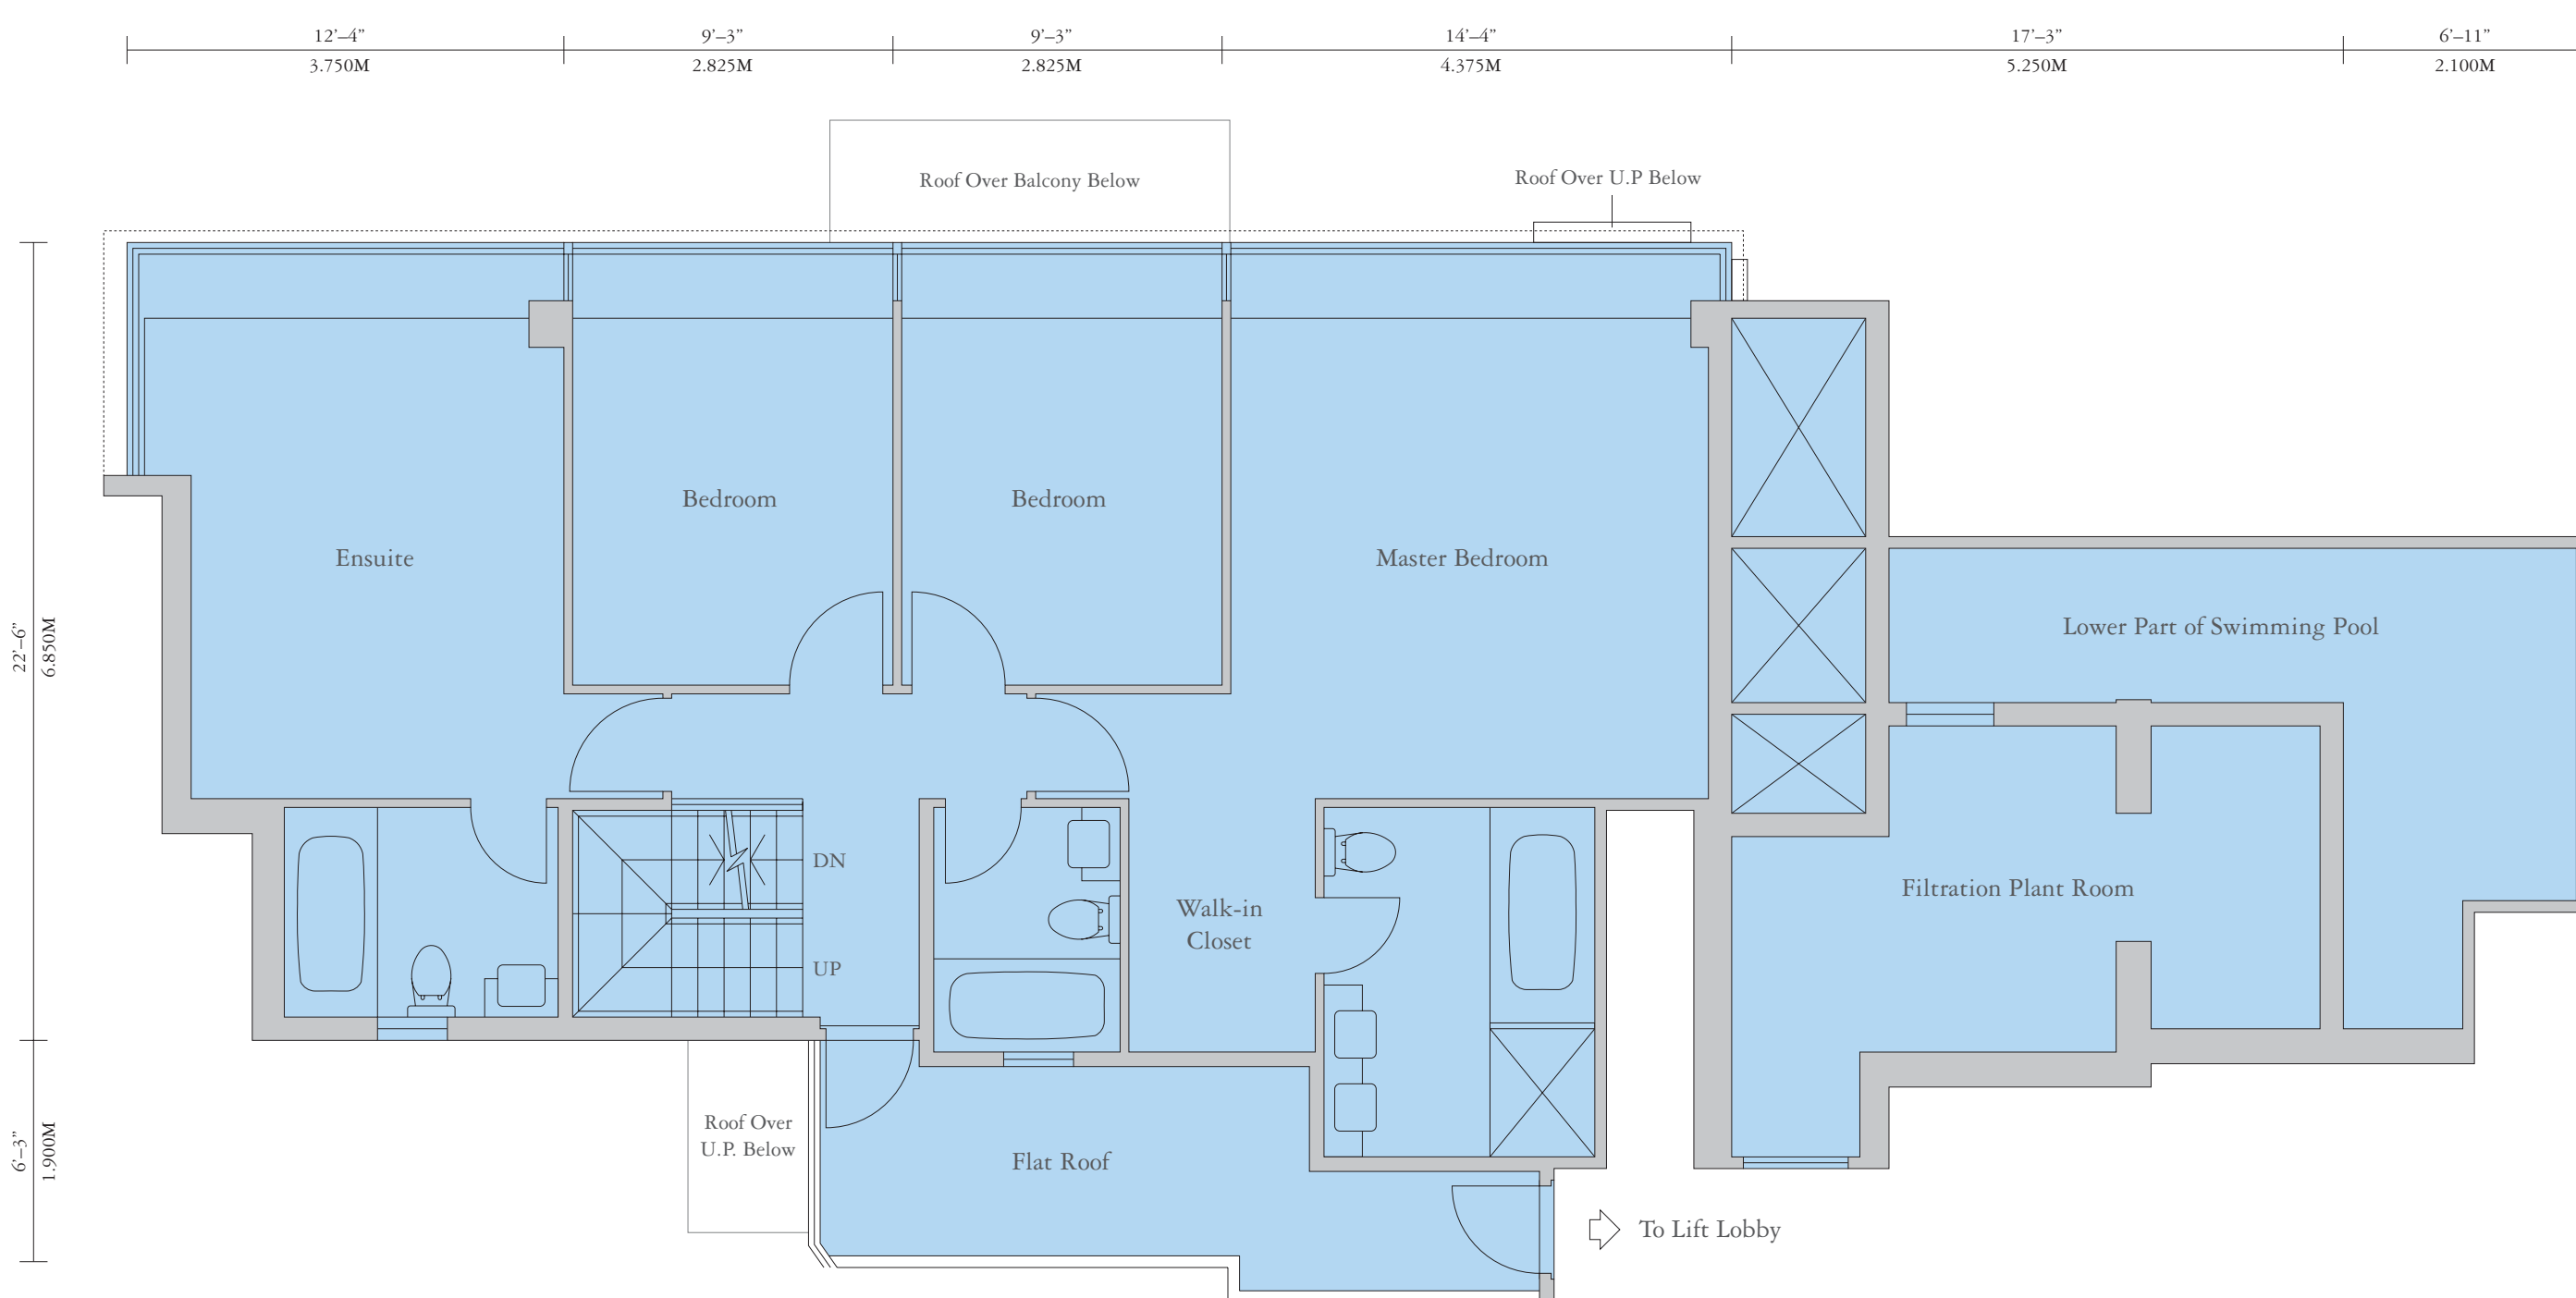

Lake Palace

Tower 7 Villa A

Roof Terrace with Swimming Pool

The Villa Second Level (69/F)

The Villa First Level (68/F)