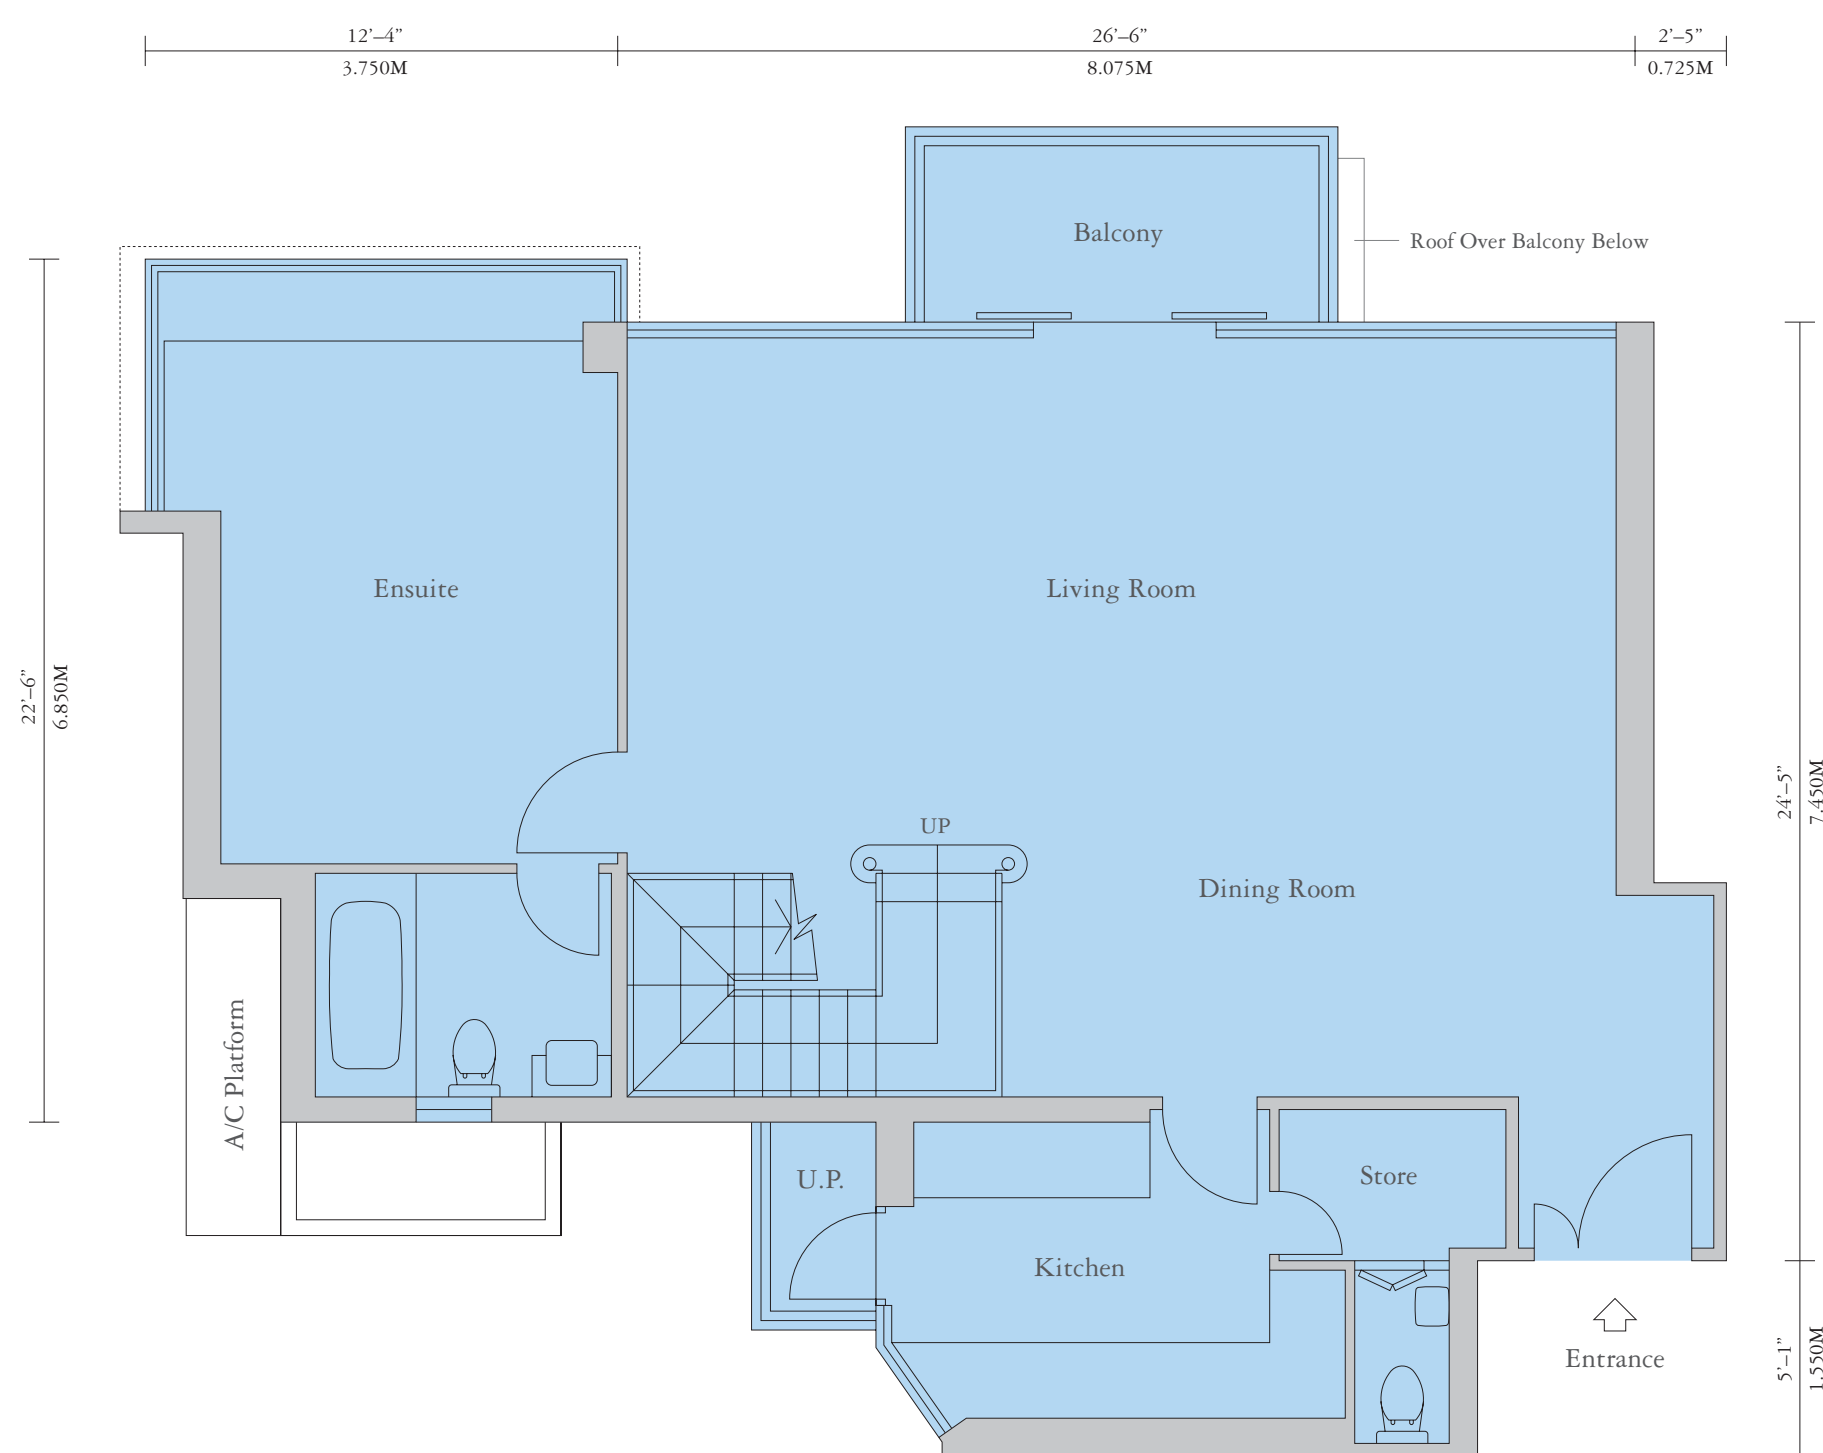

Lake Palace

Tower 7 Villa A

Roof Terrace with Swimming Pool

The Villa Second Level (69/F)

The Villa First Level (68/F)