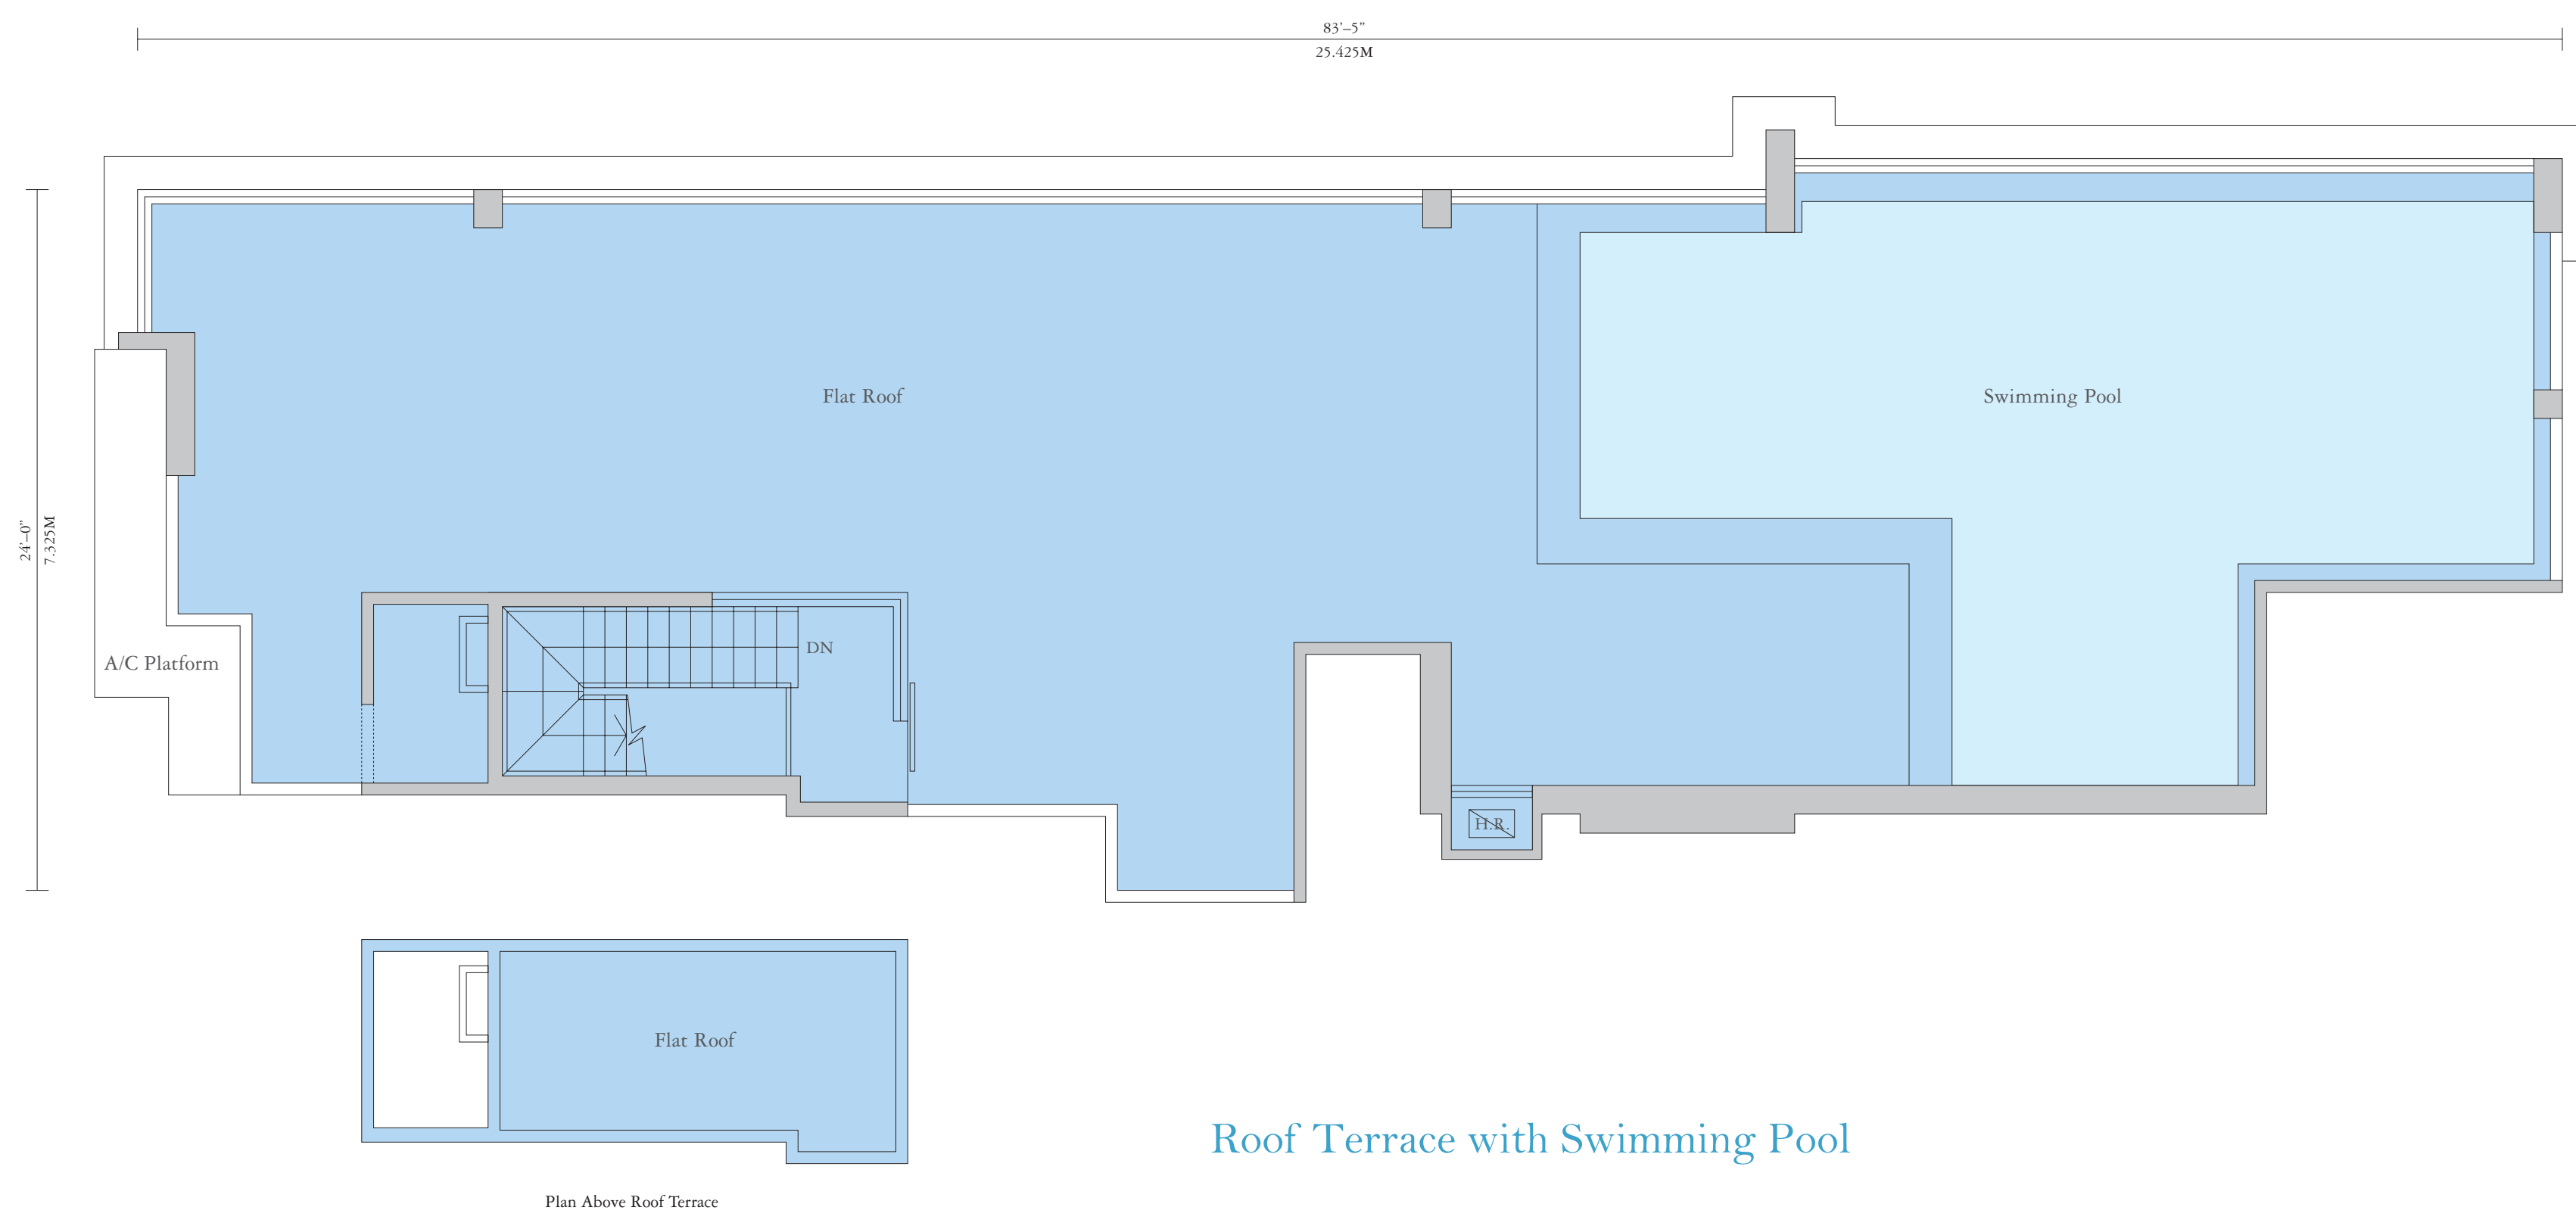

Lake Palace

Tower 7 Villa A

Roof Terrace with Swimming Pool

The Villa Second Level (69/F)

The Villa First Level (68/F)