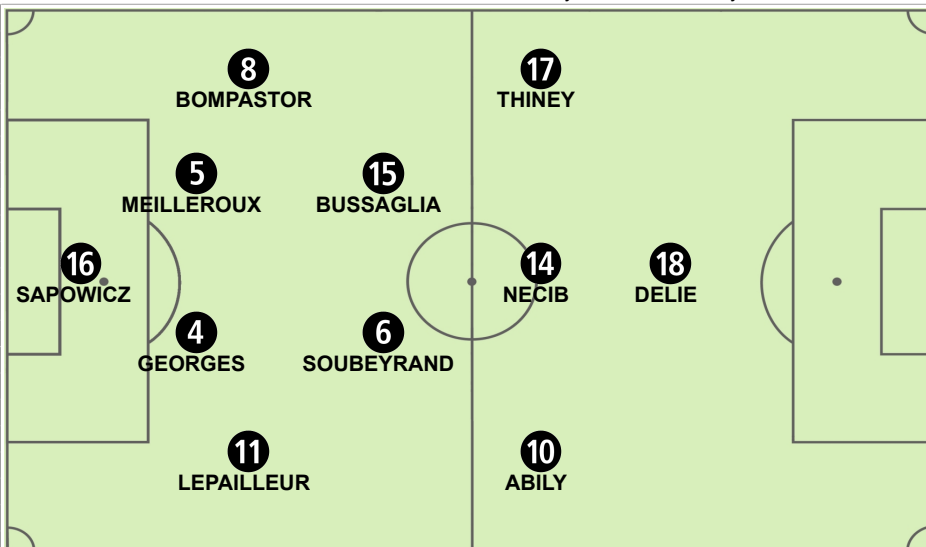

Tactical Line-up

Semi-finals France - USA

30 13 JUL 2011 18:00 Moenchengladbach / Stadion im Borussia-Park / GER

Referee: Kirsi HEIKKINEN (FIN)
Assistant Referee 1: Tonja PAAVOLA (FIN)
4th Official: Christina PEDERSEN (NOR)
Match Commissioner: Cristina RAMOS (PHI)

Assistant Referee 2: Anu JOKELA (FIN)
Reserve Assistant Referee: Yolanda PARGA RODRIGUEZ (ESP)
General Coordinator: LU Tracy (CHN)

France (FRA) Shirt: navy blue Shorts: navy blue Socks: red/blue

#	Name	Pos
16	Berangere SAPOWICZ	GK
4	Laura GEORGES	DF
5	Ophelie MEILLEROUX	DF
6	Sandrine SOUBEYRAND (C)	MF
8	Sonia BOMPASTOR	DF
10	Camille ABILY	MF
11	Laure LEPAILLEUR	DF
14	Louisa NECIB	MF
15	Elise BUSSAGLIA	MF
17	Gaetane THINEY	FW
18	Marie-Laure DELIE	FW

Substitutes		
1	Celine DEVILLE	GK
2	Wendie RENARD	DF
3	Laure BOULLEAU	MF
7	Corine FRANCO	DF
9	Eugenie LE SOMMER	FW
12	Elodie THOMIS	FW
13	Caroline PIZZALA	MF
19	Sandrine BRETIGNY	FW
20	Sabrina VIGUIER	DF
21	Laetitia PHILIPPE	GK

Coach Bruno BINI (FRA)

Matches played

NGA - FRA	0 : 1 (0 : 0)
CAN - FRA	0 : 4 (0 : 1)
FRA - GER	2 : 4 (0 : 2)
ENG - FRA	1 : 1 a.e.t (1 : 1, 0 : 0) 3 : 4 PSO

Group A

	MP	W	D	L	GF	GA	GD	Pts
GER	3	3	0	0	7	3	4	9
FRA	3	2	0	1	7	4	3	6
NGA	3	1	0	2	1	2	-1	3
CAN	3	0	0	3	1	7	-6	0

USA (USA)

Shirt: white Shorts: white Socks: white

#	Name	Pos
1	Hope SOLO	GK
3	Christie RAMPONE (C)	DF
4	Becky SAUERBRUNN	DF
6	Amy LE PEILBET	DF
7	Shannon BOXX	MF
8	Amy RODRIGUEZ	FW
9	Heather O REILLY	MF
10	Carli LLOYD	MF
11	Alex KRIEGER	DF
12	Lauren CHENEY	FW
20	Abby WAMBACH	FW

Substitutes		
2	Heather MITTS	DF
5	Kelley O HARA	MF
13	Alex MORGAN	FW
14	Stephanie COX	DF
15	Megan RAPINOE	MF
16	Lori LINDSEY	MF
17	Tobin HEATH	MF
18	Nicole BARNHART	GK
21	Jill LOYDEN	GK
19	Rachel BUEHLER	N
		DF

Coach Pia SUNDHAGE (SWE)